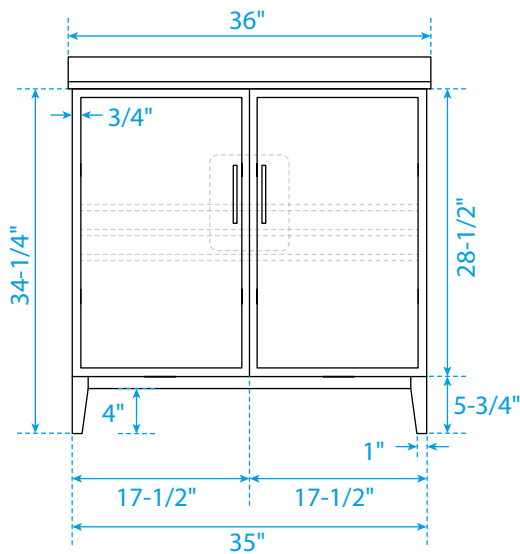

WYNDHAM COLLECTION

TOP VIEW OF VANITY CABINET

*Note: All measurements are $\pm 1/4"$.

WC-7171-36-SGL

WYNDHAM COLLECTION

Side splash is reversible.
Note: All measurements are $\pm 1/4"$.

WC-VCA-36-SGL-TOP