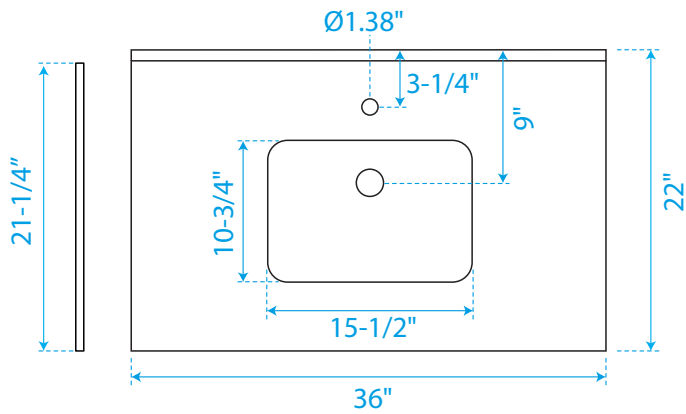

WYNDHAM COLLECTION

TOP VIEW OF VANITY CABINET

*Note: All measurements are $\pm 1/4"$.

WC-7171-36-SGL

WYNDHAM COLLECTION

Side splash is reversible.
Note: All measurements are $\pm 1/4"$.

WC-VCA-36-SGL-TOP