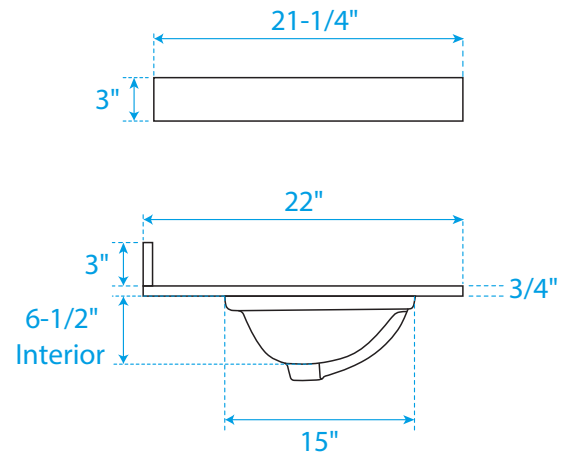

WYNDHAM COLLECTION

TOP VIEW OF VANITY CABINET

*Note: All measurements are $\pm 1/4"$.

WC-7171-36-SGL

WYNDHAM COLLECTION

Side splash is reversible.
Note: All measurements are $\pm 1/4"$.

WC-VCA-36-SGL-TOP