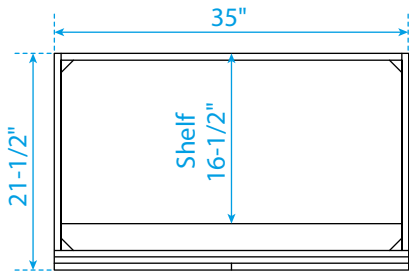

WYNDHAM COLLECTION

TOP VIEW OF VANITY CABINET

*Note: All measurements are $\pm 1/4"$.

WC-7171-36-SGL

WYNDHAM COLLECTION

Side splash is reversible.
Note: All measurements are $\pm 1/4"$.

WC-VCA-36-SGL-TOP