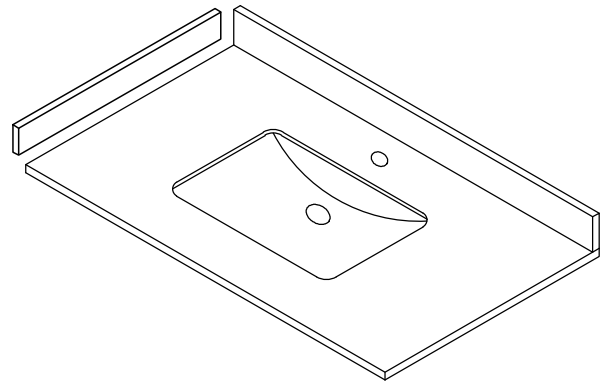

WYNDHAM COLLECTION

TOP VIEW OF VANITY CABINET

*Note: All measurements are $\pm 1/4"$.

WC-7171-36-SGL

WYNDHAM COLLECTION

Side splash is reversible.
Note: All measurements are $\pm 1/4"$.

WC-VCA-36-SGL-TOP