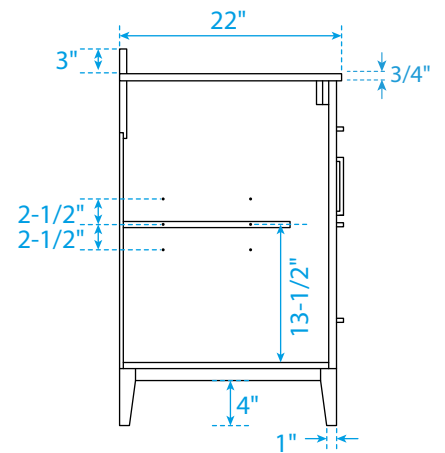

WYNDHAM COLLECTION

TOP VIEW OF VANITY CABINET

*Note: All measurements are $\pm 1/4"$.

WC-7171-36-SGL

WYNDHAM COLLECTION

Side splash is reversible.
Note: All measurements are $\pm 1/4"$.

WC-VCA-36-SGL-TOP