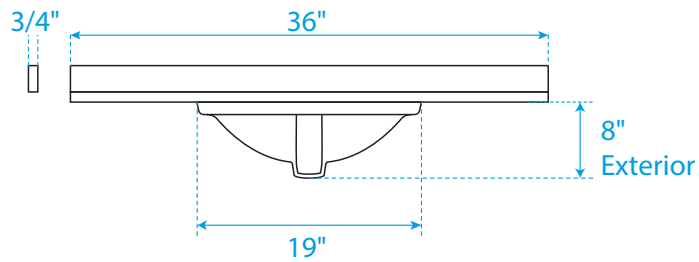

WYNDHAM COLLECTION

TOP VIEW OF VANITY CABINET

*Note: All measurements are $\pm 1/4"$.

WC-7171-36-SGL

WYNDHAM COLLECTION

Side splash is reversible.
Note: All measurements are $\pm 1/4"$.

WC-VCA-36-SGL-TOP