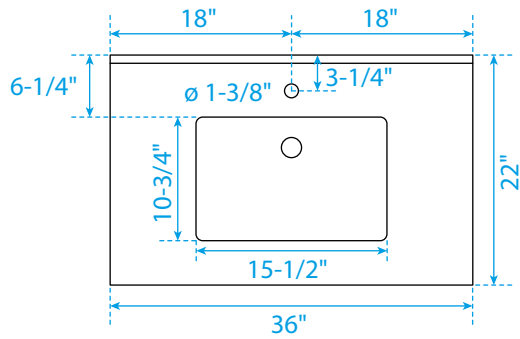

WYNDHAM COLLECTION

TOP VIEW OF VANITY CABINET

*Note: All measurements are $\pm 1/4"$.

WC-7171-36-SGL

WYNDHAM COLLECTION

Side splash is reversible.
Note: All measurements are $\pm 1/4"$.

WC-VCA-36-SGL-TOP