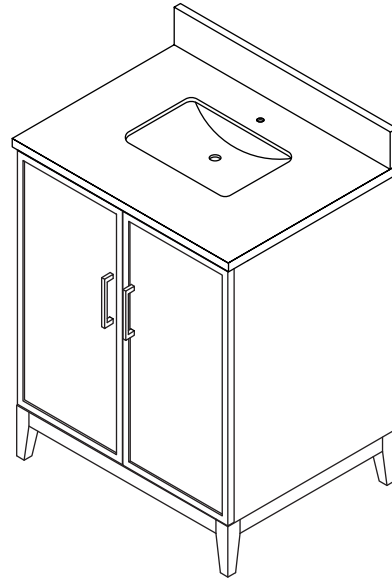

WYNDHAM COLLECTION

TOP VIEW OF VANITY CABINET

*Note: All measurements are $\pm 1/4"$.

WC-7171-36-SGL

WYNDHAM COLLECTION

Side splash is reversible.
Note: All measurements are $\pm 1/4"$.

WC-VCA-36-SGL-TOP