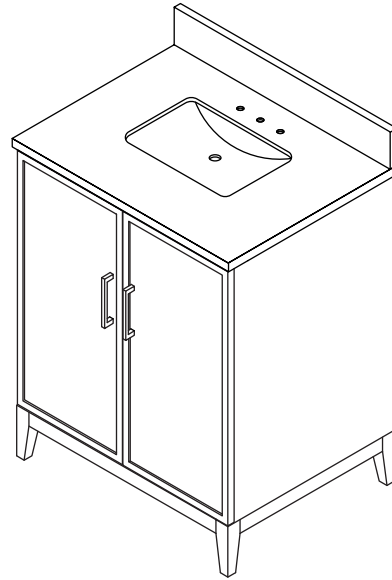

# WYNDHAM COLLECTION

TOP VIEW OF VANITY CABINET

\*Note: All measurements are  $\pm 1/4"$ .

WC-7171-36-SGL  
Quartz

# WYNDHAM COLLECTION

Note: Side splash is reversible. All measurements are  $\pm 1/4\text{'}$ .

WC-QC3-36-SGL-TOP