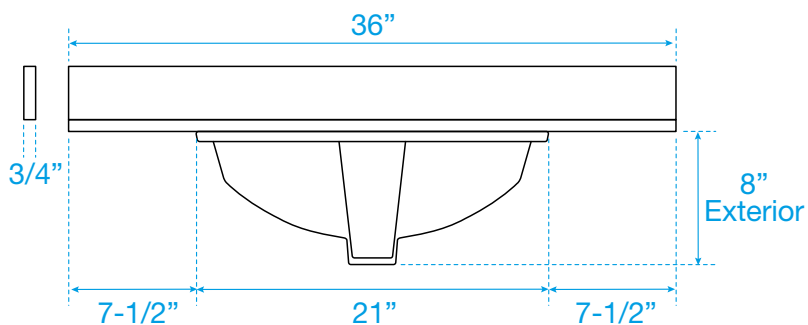

# WYNDHAM COLLECTION

TOP VIEW OF VANITY CABINET

\*Note: All measurements are  $\pm 1/4"$ .

WC-7171-36-SGL  
Quartz

# WYNDHAM COLLECTION

Note: Side splash is reversible. All measurements are  $\pm 1/4\text{'}$ .

WC-QC3-36-SGL-TOP