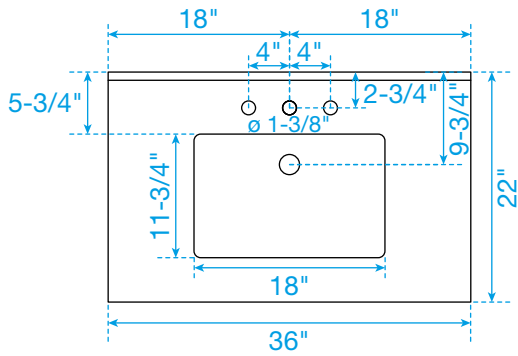

# WYNDHAM COLLECTION

TOP VIEW OF VANITY CABINET

\*Note: All measurements are  $\pm 1/4"$ .

WC-7171-36-SGL  
Quartz

# WYNDHAM COLLECTION

Note: Side splash is reversible. All measurements are  $\pm 1/4\text{'}$ .

WC-QC3-36-SGL-TOP