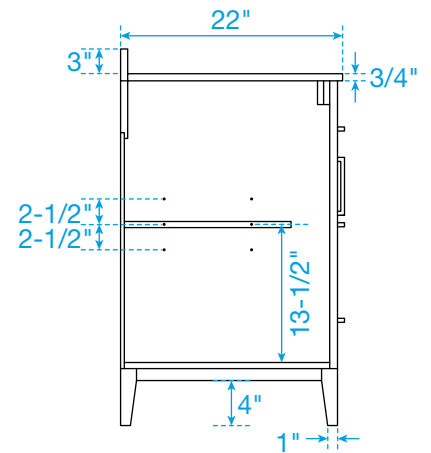

# WYNDHAM COLLECTION

TOP VIEW OF VANITY CABINET

\*Note: All measurements are  $\pm 1/4"$ .

WC-7171-36-SGL  
Quartz

# WYNDHAM COLLECTION

Note: Side splash is reversible. All measurements are  $\pm 1/4\text{'}$ .

WC-QC3-36-SGL-TOP