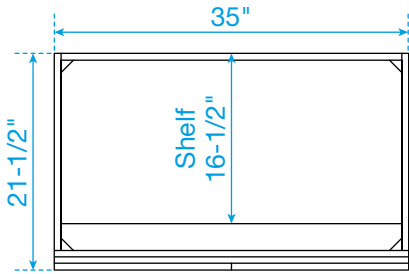

# WYNDHAM COLLECTION

TOP VIEW OF VANITY CABINET

\*Note: All measurements are  $\pm 1/4"$ .

WC-7171-36-SGL  
Quartz

# WYNDHAM COLLECTION

Note: Side splash is reversible. All measurements are  $\pm 1/4\text{'}$ .

WC-QC3-36-SGL-TOP