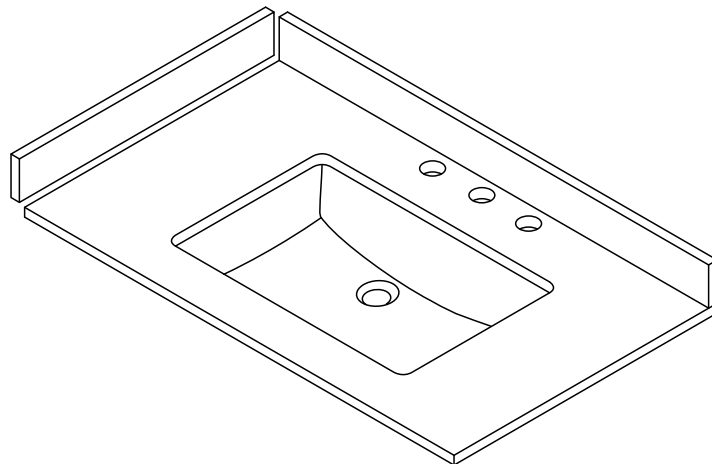

# WYNDHAM COLLECTION

TOP VIEW OF VANITY CABINET

\*Note: All measurements are  $\pm 1/4"$ .

WC-7171-36-SGL  
Quartz

# WYNDHAM COLLECTION

Note: Side splash is reversible. All measurements are  $\pm 1/4\text{'}$ .

WC-QC3-36-SGL-TOP