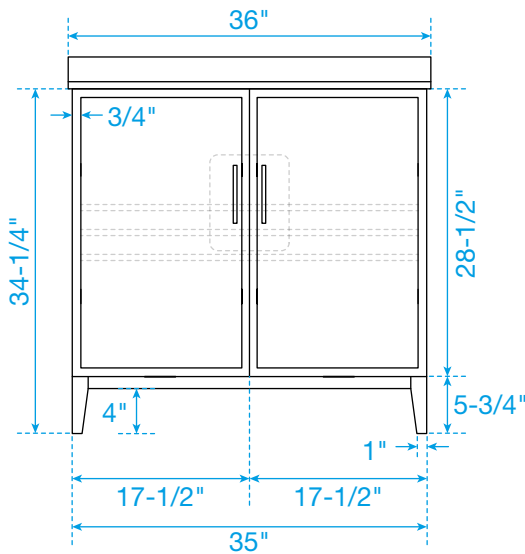

# WYNDHAM COLLECTION

TOP VIEW OF VANITY CABINET

\*Note: All measurements are  $\pm 1/4"$ .

WC-7171-36-SGL  
Quartz

# WYNDHAM COLLECTION

Note: Side splash is reversible. All measurements are  $\pm 1/4\text{'}$ .

WC-QC3-36-SGL-TOP