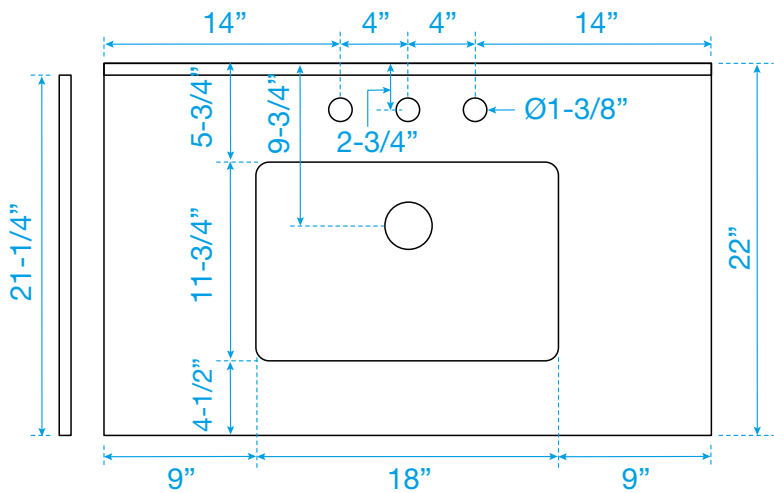

# WYNDHAM COLLECTION

TOP VIEW OF VANITY CABINET

\*Note: All measurements are  $\pm 1/4"$ .

WC-7171-36-SGL  
Quartz

# WYNDHAM COLLECTION

Note: Side splash is reversible. All measurements are  $\pm 1/4\text{'}$ .

WC-QC3-36-SGL-TOP