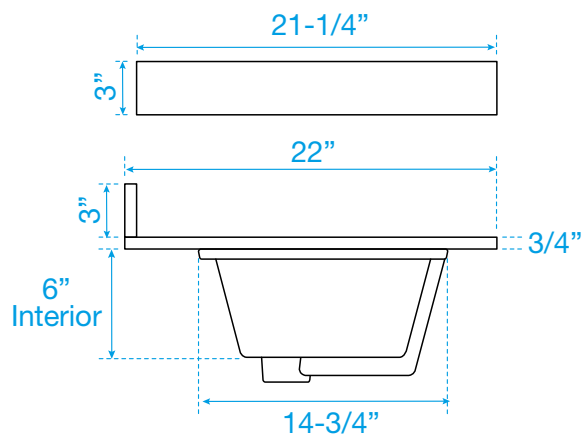

# WYNDHAM COLLECTION

TOP VIEW OF VANITY CABINET

\*Note: All measurements are  $\pm 1/4"$ .

WC-7171-36-SGL  
Quartz

# WYNDHAM COLLECTION

Note: Side splash is reversible. All measurements are  $\pm 1/4\text{'}$ .

WC-QC3-36-SGL-TOP