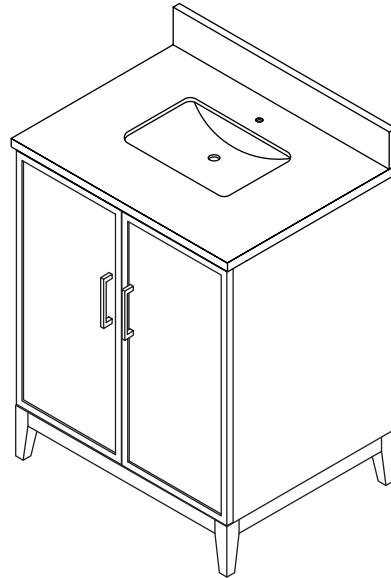

WYNDHAM COLLECTION

TOP VIEW OF VANITY CABINET

*Note: All measurements are $\pm 1/4"$.

WC-7171-36-SGL
Quartz

WYNDHAM COLLECTION

Note: Side splash is reversible. All measurements are $\pm 1/4$ ".

WC-QC1-36-SGL-TOP