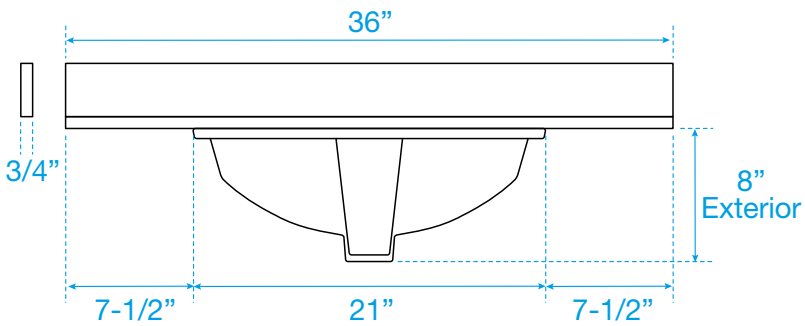

WYNDHAM COLLECTION

TOP VIEW OF VANITY CABINET

*Note: All measurements are $\pm 1/4"$.

WC-7171-36-SGL
Quartz

WYNDHAM COLLECTION

Note: Side splash is reversible. All measurements are $\pm 1/4$ ".

WC-QC1-36-SGL-TOP