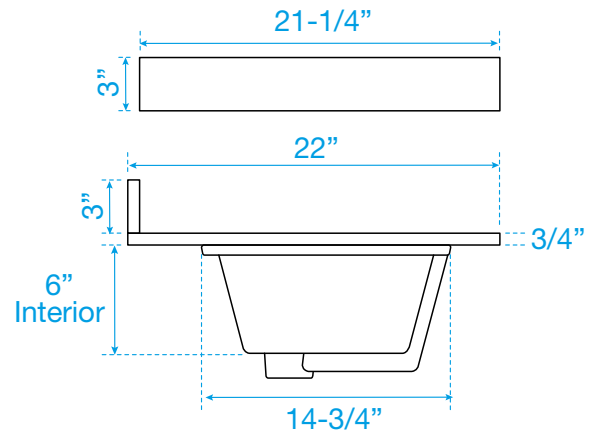

WYNDHAM COLLECTION

TOP VIEW OF VANITY CABINET

*Note: All measurements are $\pm 1/4"$.

WC-7171-36-SGL
Quartz

WYNDHAM COLLECTION

Note: Side splash is reversible. All measurements are $\pm 1/4$ ".

WC-QC1-36-SGL-TOP