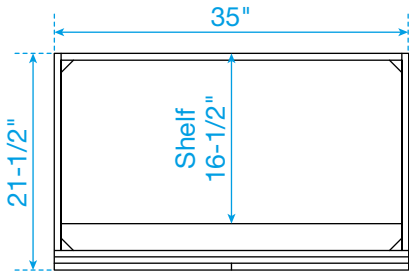

WYNDHAM COLLECTION

TOP VIEW OF VANITY CABINET

*Note: All measurements are $\pm 1/4"$.

WC-7171-36-SGL
Quartz

WYNDHAM COLLECTION

Note: Side splash is reversible. All measurements are $\pm 1/4$ ".

WC-QC1-36-SGL-TOP