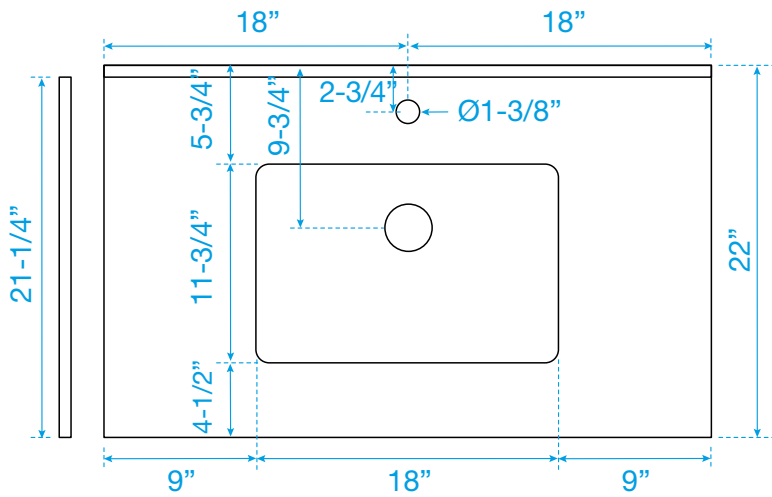

WYNDHAM COLLECTION

TOP VIEW OF VANITY CABINET

*Note: All measurements are $\pm 1/4"$.

WC-7171-36-SGL
Quartz

WYNDHAM COLLECTION

Note: Side splash is reversible. All measurements are $\pm 1/4$ ".

WC-QC1-36-SGL-TOP