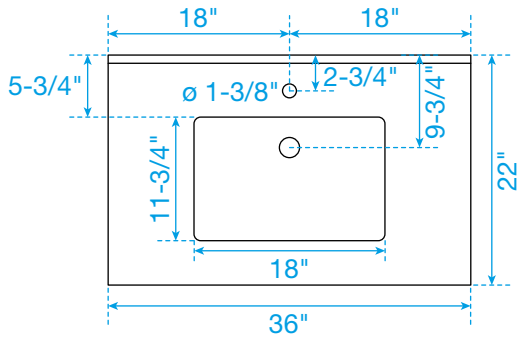

WYNDHAM COLLECTION

TOP VIEW OF VANITY CABINET

*Note: All measurements are $\pm 1/4"$.

WC-7171-36-SGL
Quartz

WYNDHAM COLLECTION

Note: Side splash is reversible. All measurements are $\pm 1/4$ ".

WC-QC1-36-SGL-TOP