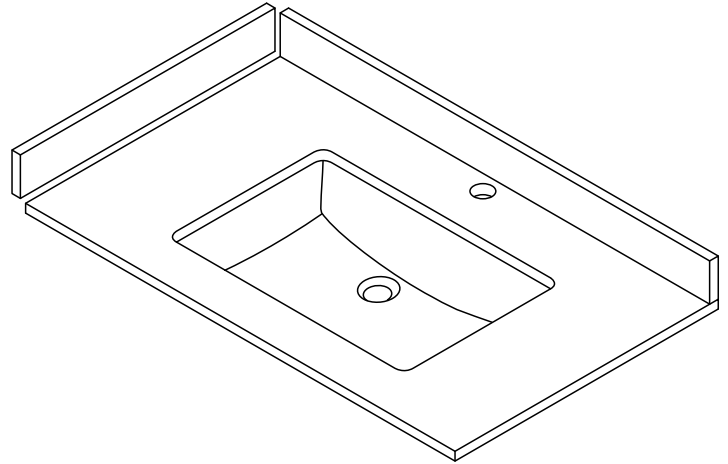

WYNDHAM COLLECTION

TOP VIEW OF VANITY CABINET

*Note: All measurements are $\pm 1/4"$.

WC-7171-36-SGL
Quartz

WYNDHAM COLLECTION

Note: Side splash is reversible. All measurements are $\pm 1/4$ ".

WC-QC1-36-SGL-TOP