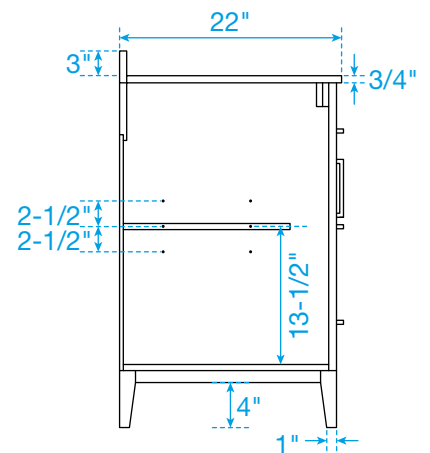

WYNDHAM COLLECTION

TOP VIEW OF VANITY CABINET

*Note: All measurements are $\pm 1/4"$.

WC-7171-36-SGL
Quartz

WYNDHAM COLLECTION

Note: Side splash is reversible. All measurements are $\pm 1/4$ ".

WC-QC1-36-SGL-TOP