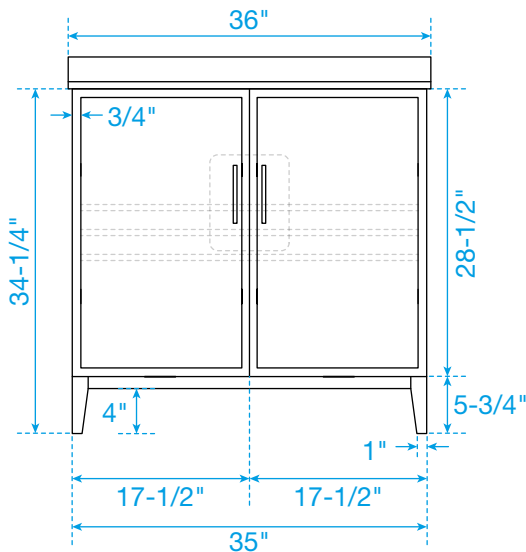

WYNDHAM COLLECTION

TOP VIEW OF VANITY CABINET

*Note: All measurements are $\pm 1/4"$.

WC-7171-36-SGL
Quartz

WYNDHAM COLLECTION

Note: Side splash is reversible. All measurements are $\pm 1/4$ ".

WC-QC1-36-SGL-TOP