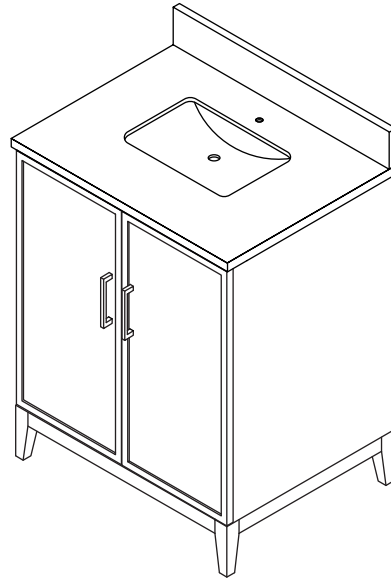

WYNDHAM COLLECTION

TOP VIEW OF VANITY CABINET

*Note: All measurements are $\pm 1/4"$.

WC-7171-30-SGL

WYNDHAM COLLECTION

Side splash is reversible.
Note: All measurements are $\pm 1/4"$.

WC-VCA-30-SGL-TOP