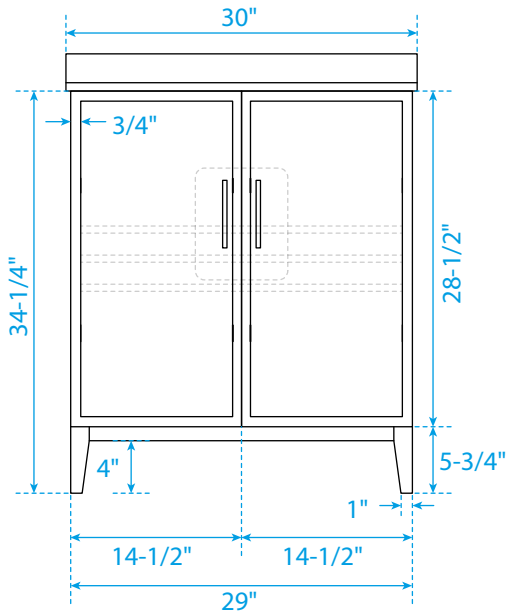

WYNDHAM COLLECTION

TOP VIEW OF VANITY CABINET

*Note: All measurements are $\pm 1/4"$.

WC-7171-30-SGL

WYNDHAM COLLECTION

Side splash is reversible.
Note: All measurements are $\pm 1/4"$.

WC-VCA-30-SGL-TOP