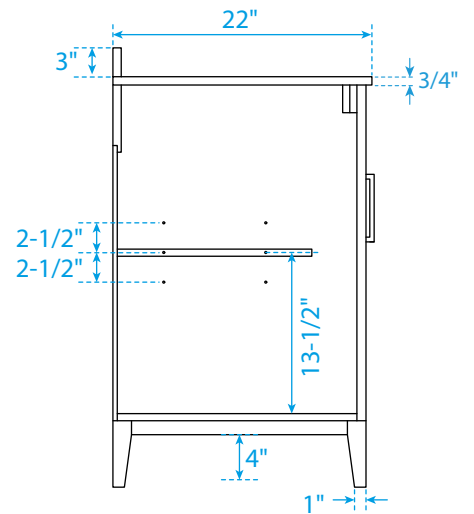

WYNDHAM COLLECTION

TOP VIEW OF VANITY CABINET

*Note: All measurements are $\pm 1/4"$.

WC-7171-30-SGL

WYNDHAM COLLECTION

Side splash is reversible.
Note: All measurements are $\pm 1/4"$.

WC-VCA-30-SGL-TOP