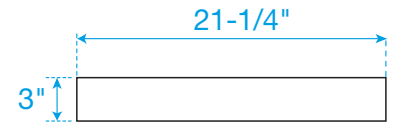

WYNDHAM COLLECTION

TOP VIEW OF VANITY CABINET

*Note: All measurements are $\pm 1/4"$.

WC-7171-30-SGL

WYNDHAM COLLECTION

Side splash is reversible.
Note: All measurements are $\pm 1/4"$.

WC-VCA-30-SGL-TOP