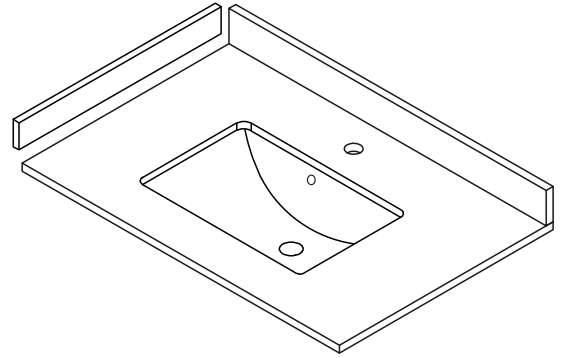

WYNDHAM COLLECTION

TOP VIEW OF VANITY CABINET

*Note: All measurements are $\pm 1/4"$.

WC-7171-30-SGL

WYNDHAM COLLECTION

Side splash is reversible.
Note: All measurements are $\pm 1/4"$.

WC-VCA-30-SGL-TOP