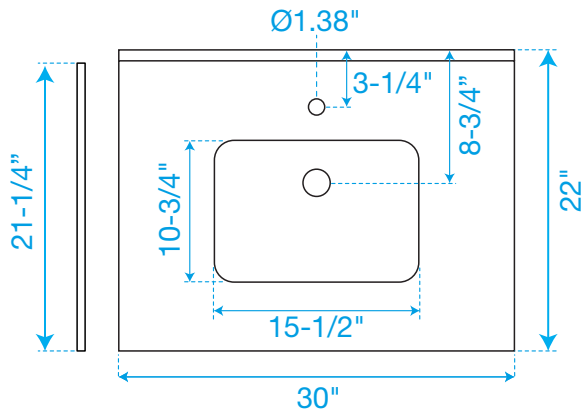

WYNDHAM COLLECTION

TOP VIEW OF VANITY CABINET

*Note: All measurements are $\pm 1/4"$.

WC-7171-30-SGL

WYNDHAM COLLECTION

Side splash is reversible.
Note: All measurements are $\pm 1/4"$.

WC-VCA-30-SGL-TOP