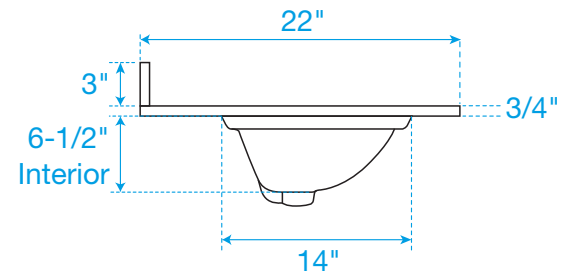

WYNDHAM COLLECTION

TOP VIEW OF VANITY CABINET

*Note: All measurements are $\pm 1/4"$.

WC-7171-30-SGL

WYNDHAM COLLECTION

Side splash is reversible.
Note: All measurements are $\pm 1/4"$.

WC-VCA-30-SGL-TOP