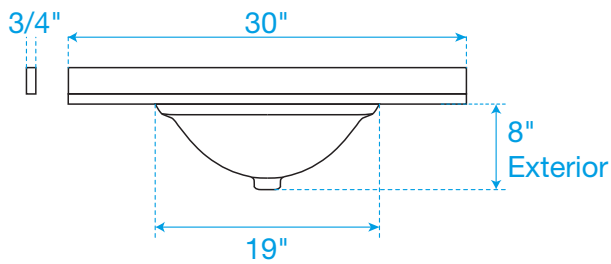

WYNDHAM COLLECTION

TOP VIEW OF VANITY CABINET

*Note: All measurements are $\pm 1/4"$.

WC-7171-30-SGL

WYNDHAM COLLECTION

Side splash is reversible.
Note: All measurements are $\pm 1/4"$.

WC-VCA-30-SGL-TOP