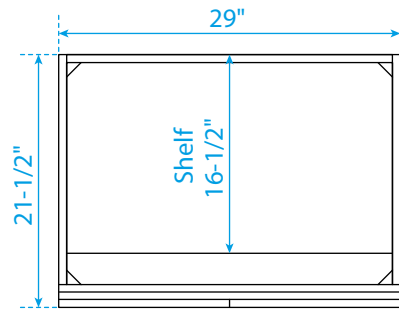

WYNDHAM COLLECTION

TOP VIEW OF VANITY CABINET

*Note: All measurements are $\pm 1/4"$.

WC-7171-30-SGL

WYNDHAM COLLECTION

Side splash is reversible.
Note: All measurements are $\pm 1/4"$.

WC-VCA-30-SGL-TOP