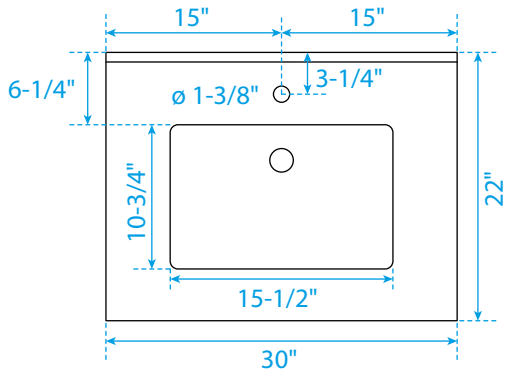

WYNDHAM COLLECTION

TOP VIEW OF VANITY CABINET

*Note: All measurements are $\pm 1/4"$.

WC-7171-30-SGL

WYNDHAM COLLECTION

Side splash is reversible.
Note: All measurements are $\pm 1/4"$.

WC-VCA-30-SGL-TOP