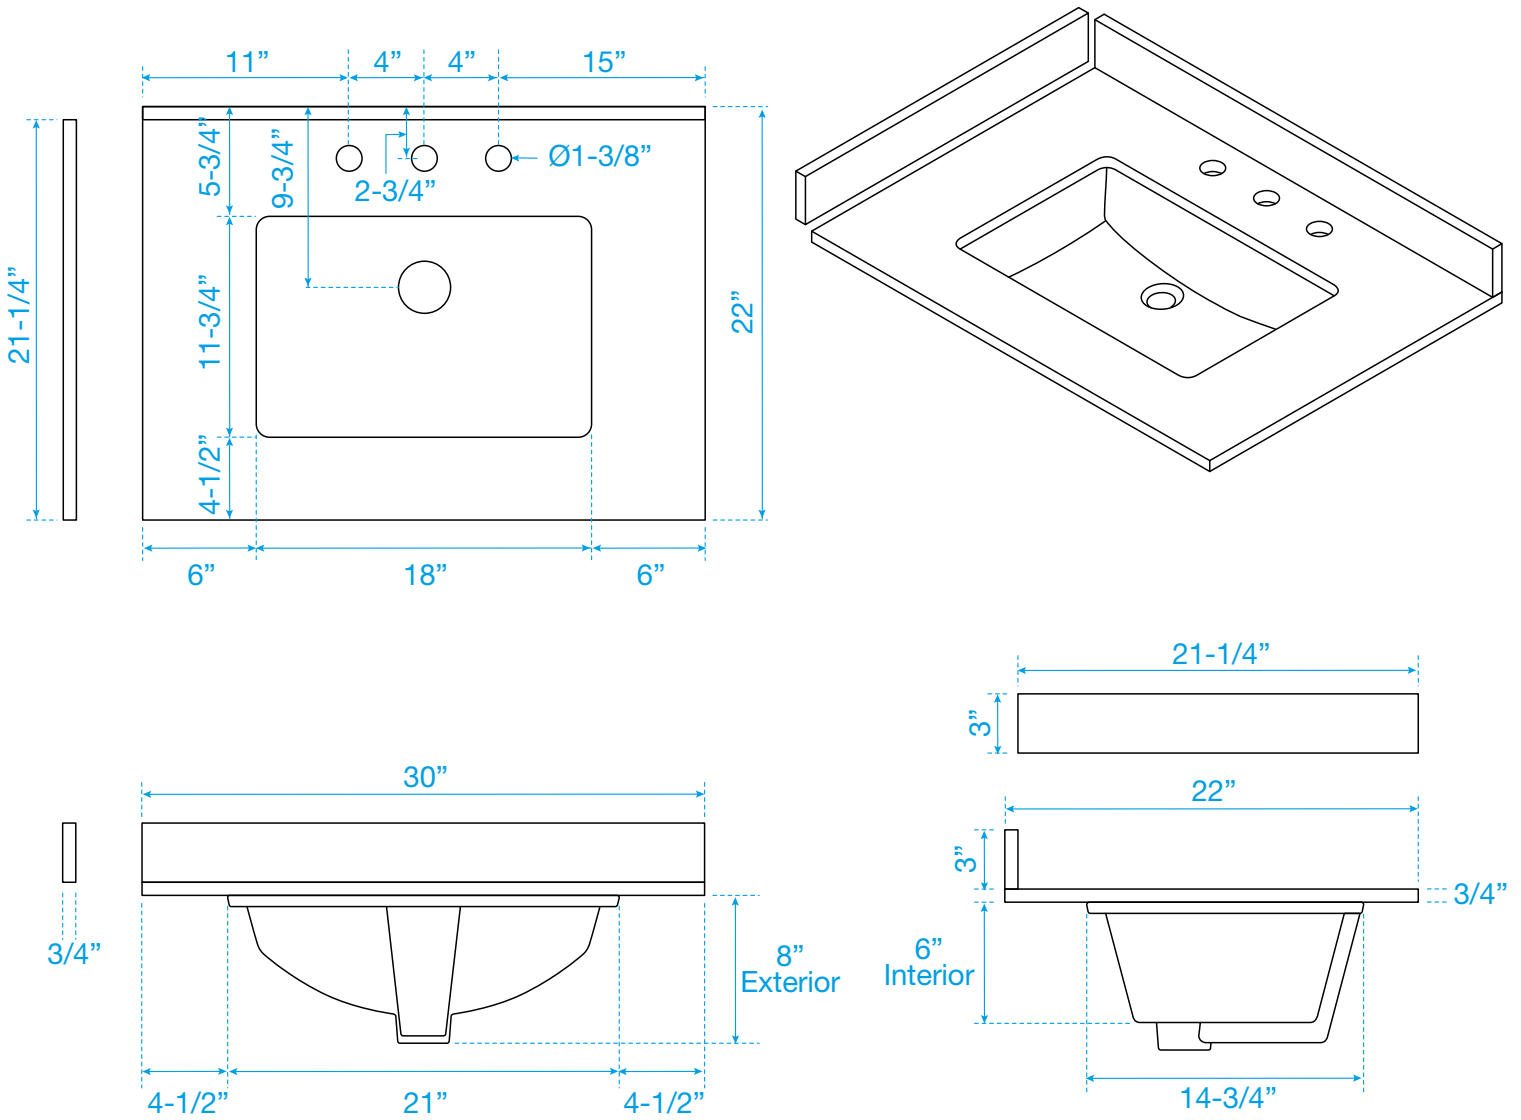

WYNDHAM COLLECTION

TOP VIEW OF VANITY CABINET

*Note: All measurements are $\pm 1/4"$.

WC-7171-30-SGL
Quartz

WYNDHAM COLLECTION

Note: Side splash is reversible. All measurements are $\pm 1/4"$.

WC-QC3-30-SGL-TOP