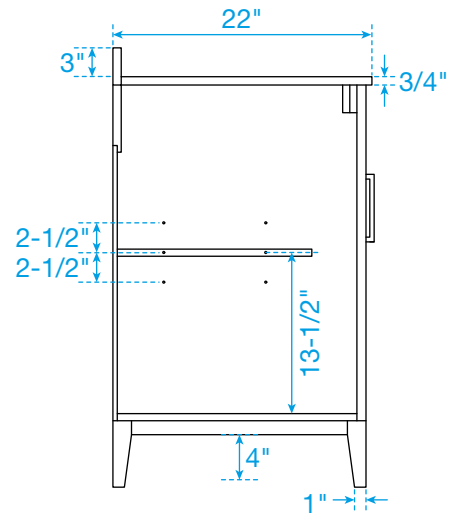

WYNDHAM COLLECTION

TOP VIEW OF VANITY CABINET

*Note: All measurements are $\pm 1/4"$.

WC-7171-30-SGL
Quartz

WYNDHAM COLLECTION

Note: Side splash is reversible. All measurements are $\pm 1/4"$.

WC-QC3-30-SGL-TOP