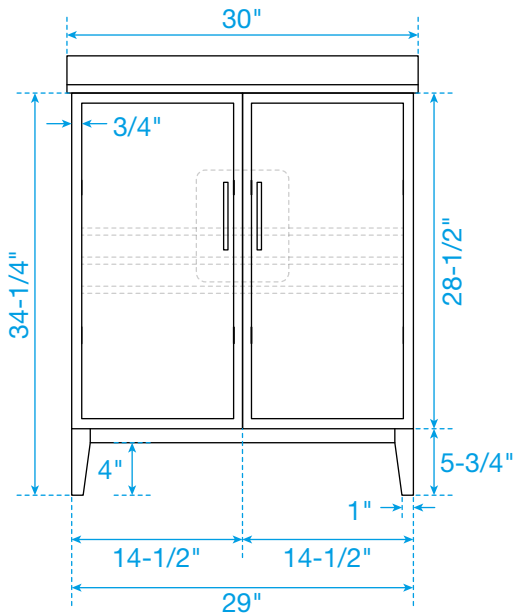

WYNDHAM COLLECTION

TOP VIEW OF VANITY CABINET

*Note: All measurements are $\pm 1/4"$.

WC-7171-30-SGL
Quartz

WYNDHAM COLLECTION

Note: Side splash is reversible. All measurements are $\pm 1/4"$.

WC-QC3-30-SGL-TOP