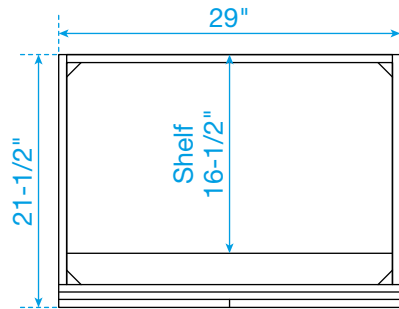

WYNDHAM COLLECTION

TOP VIEW OF VANITY CABINET

*Note: All measurements are $\pm 1/4"$.

WC-7171-30-SGL
Quartz

WYNDHAM COLLECTION

Note: Side splash is reversible. All measurements are $\pm 1/4"$.

WC-QC3-30-SGL-TOP