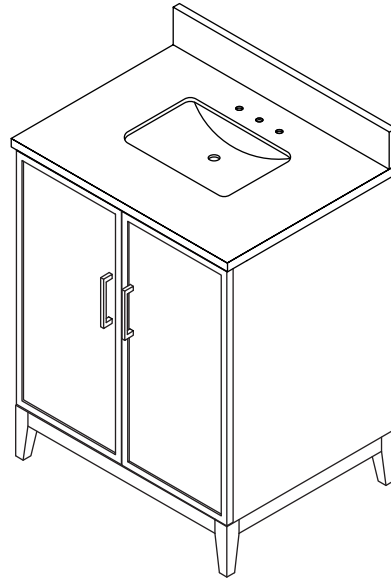

WYNDHAM COLLECTION

TOP VIEW OF VANITY CABINET

*Note: All measurements are $\pm 1/4"$.

WC-7171-30-SGL
Quartz

WYNDHAM COLLECTION

Note: Side splash is reversible. All measurements are $\pm 1/4"$.

WC-QC3-30-SGL-TOP