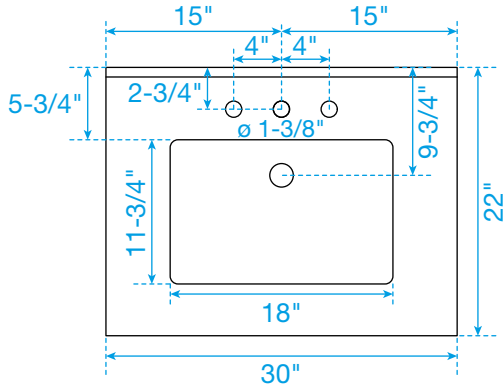

WYNDHAM COLLECTION

TOP VIEW OF VANITY CABINET

*Note: All measurements are $\pm 1/4"$.

WC-7171-30-SGL
Quartz

WYNDHAM COLLECTION

Note: Side splash is reversible. All measurements are $\pm 1/4"$.

WC-QC3-30-SGL-TOP