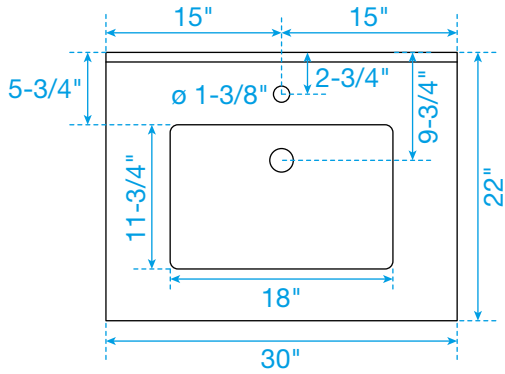

# WYNDHAM COLLECTION

TOP VIEW OF VANITY CABINET

\*Note: All measurements are  $\pm 1/4"$ .

WC-7171-30-SGL  
Quartz

# WYNDHAM COLLECTION

Note: Side splash is reversible. All measurements are  $\pm 1/4\text{"}$ .

WC-QCI-30-SGL-TOP