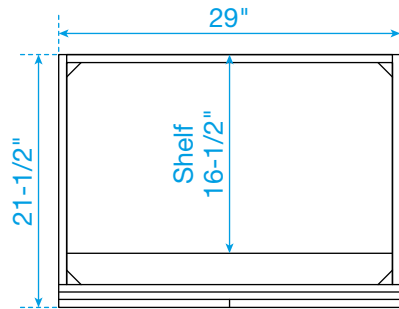

# WYNDHAM COLLECTION

TOP VIEW OF VANITY CABINET

\*Note: All measurements are  $\pm 1/4"$ .

WC-7171-30-SGL  
Quartz

# WYNDHAM COLLECTION

Note: Side splash is reversible. All measurements are  $\pm 1/4\text{"}$ .

WC-QCI-30-SGL-TOP