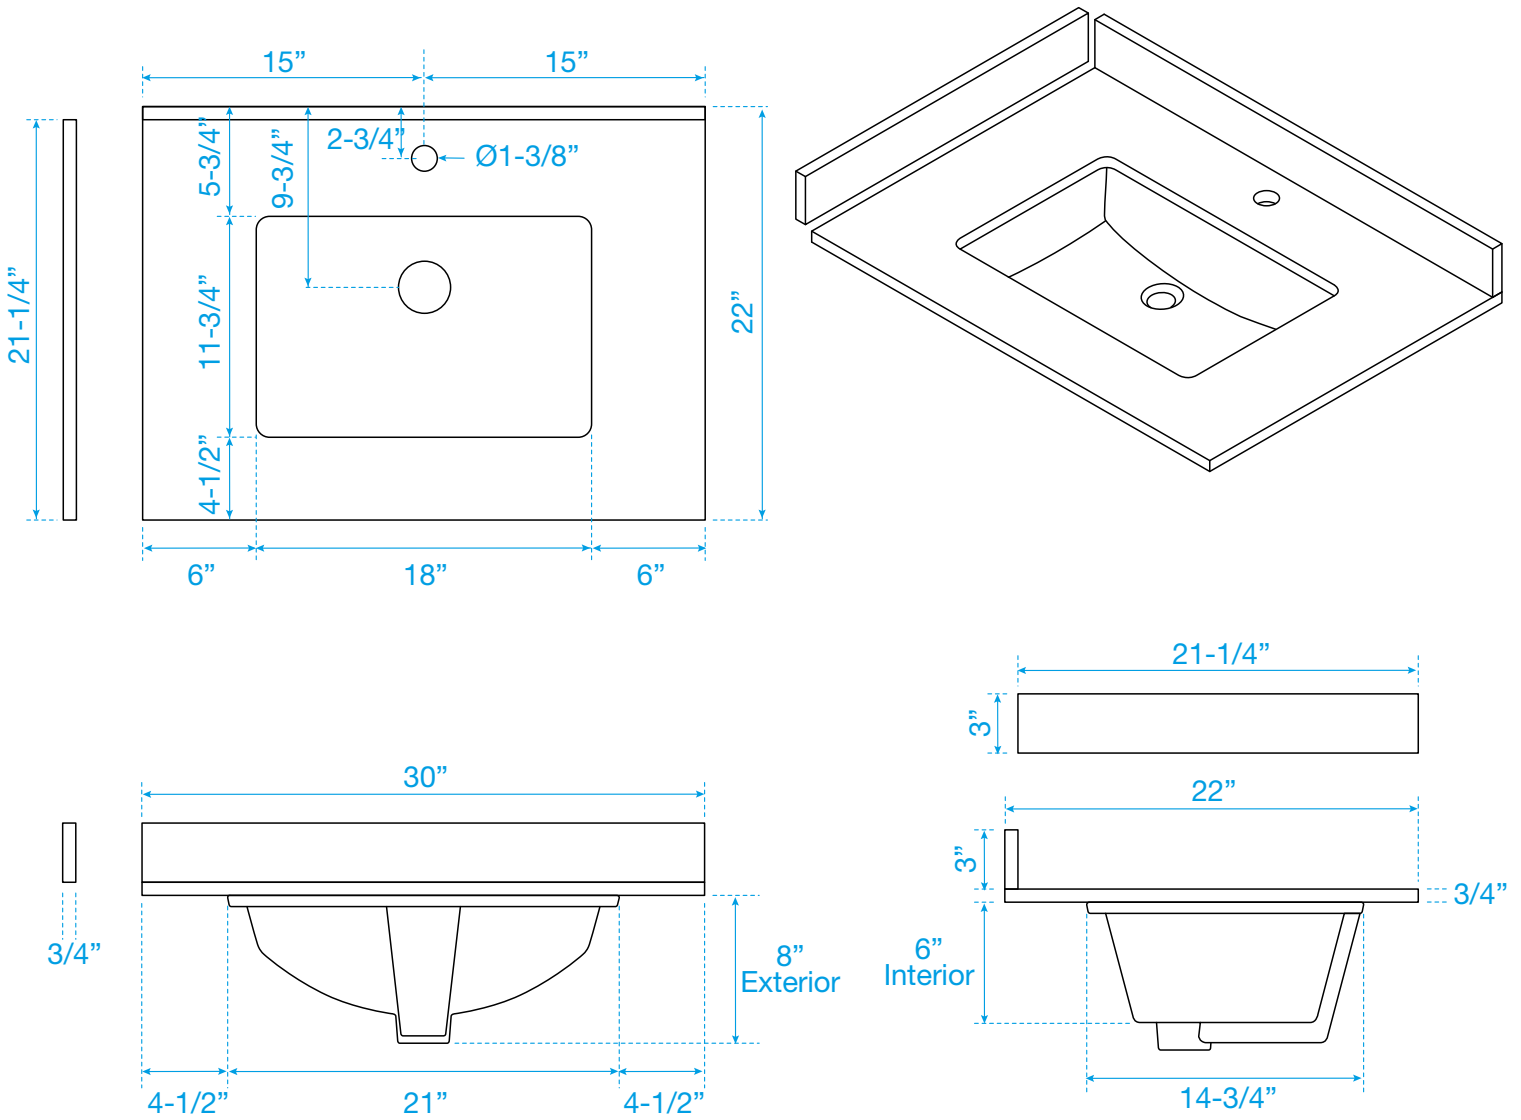

# WYNDHAM COLLECTION

TOP VIEW OF VANITY CABINET

\*Note: All measurements are  $\pm 1/4"$ .

WC-7171-30-SGL  
Quartz

# WYNDHAM COLLECTION

Note: Side splash is reversible. All measurements are  $\pm 1/4\text{"}$ .

WC-QCI-30-SGL-TOP