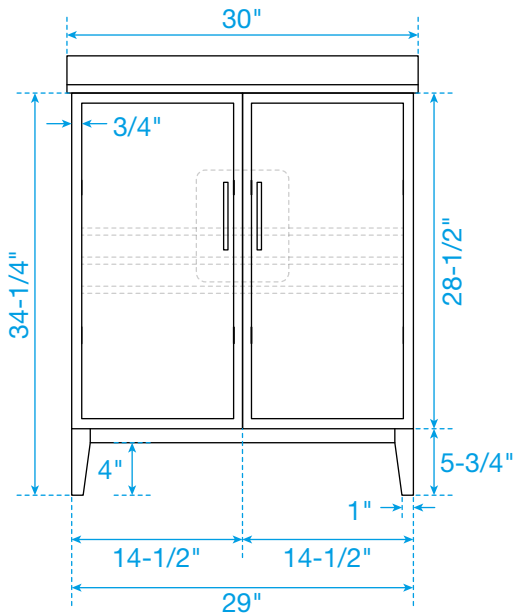

# WYNDHAM COLLECTION

TOP VIEW OF VANITY CABINET

\*Note: All measurements are  $\pm 1/4"$ .

WC-7171-30-SGL  
Quartz

# WYNDHAM COLLECTION

Note: Side splash is reversible. All measurements are  $\pm 1/4\text{"}$ .

WC-QCI-30-SGL-TOP