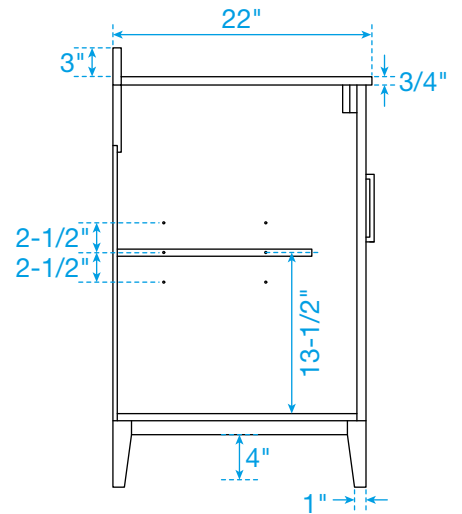

# WYNDHAM COLLECTION

TOP VIEW OF VANITY CABINET

\*Note: All measurements are  $\pm 1/4"$ .

WC-7171-30-SGL  
Quartz

# WYNDHAM COLLECTION

Note: Side splash is reversible. All measurements are  $\pm 1/4\text{"}$ .

WC-QCI-30-SGL-TOP