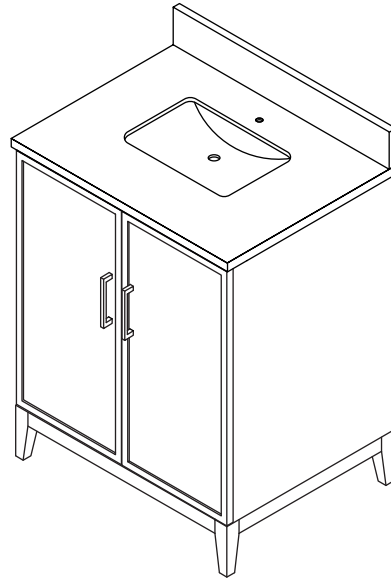

# WYNDHAM COLLECTION

TOP VIEW OF VANITY CABINET

\*Note: All measurements are  $\pm 1/4"$ .

WC-7171-30-SGL  
Quartz

# WYNDHAM COLLECTION

Note: Side splash is reversible. All measurements are  $\pm 1/4\text{"}$ .

WC-QCI-30-SGL-TOP