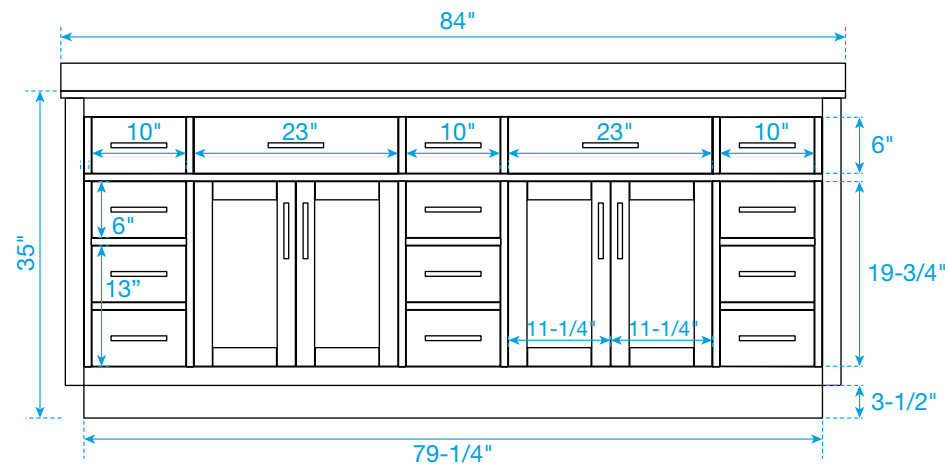

WYNDHAM COLLECTION

TOP VIEW OF VANITY CABINET

*Note: Due to high probability of breakage, the backsplash comes in two pieces, cut from the same piece. All measurements are $\pm 1/4$ ".

WC-2626-84-DBL
Quartz

WYNDHAM COLLECTION

Note: Side splash is reversible. Due to high probability of breakage, the backsplash comes in two pieces, cut from the same piece. All measurements are $\pm 1/4"$.

WC-QC3-84-DBL-TOP