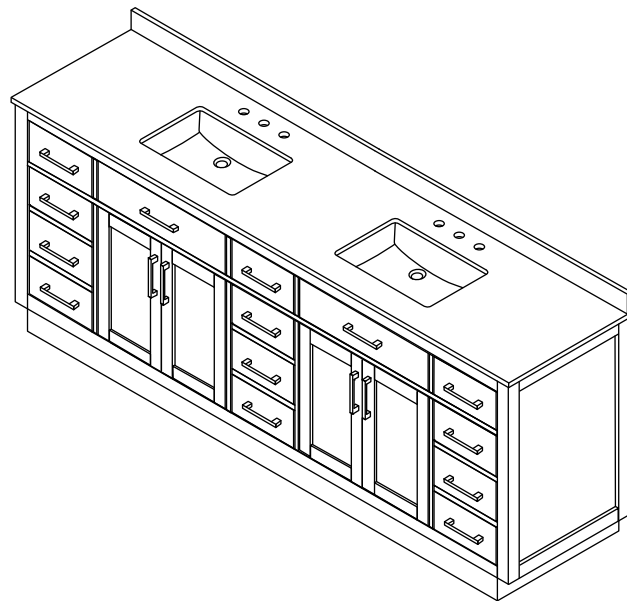

WYNDHAM COLLECTION

TOP VIEW OF VANITY CABINET

*Note: Due to high probability of breakage, the backsplash comes in two pieces, cut from the same piece. All measurements are $\pm 1/4$ ".

WC-2626-84-DBL
Quartz

WYNDHAM COLLECTION

Note: Side splash is reversible. Due to high probability of breakage, the backsplash comes in two pieces, cut from the same piece. All measurements are $\pm 1/4"$.

WC-QC3-84-DBL-TOP