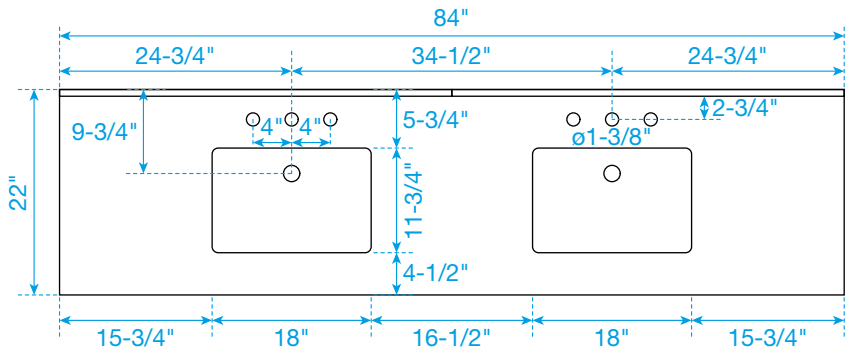

WYNDHAM COLLECTION

TOP VIEW OF VANITY CABINET

*Note: Due to high probability of breakage, the backsplash comes in two pieces, cut from the same piece. All measurements are $\pm 1/4$ ".

WC-2626-84-DBL
Quartz

WYNDHAM COLLECTION

Note: Side splash is reversible. Due to high probability of breakage, the backsplash comes in two pieces, cut from the same piece. All measurements are $\pm 1/4"$.

WC-QC3-84-DBL-TOP