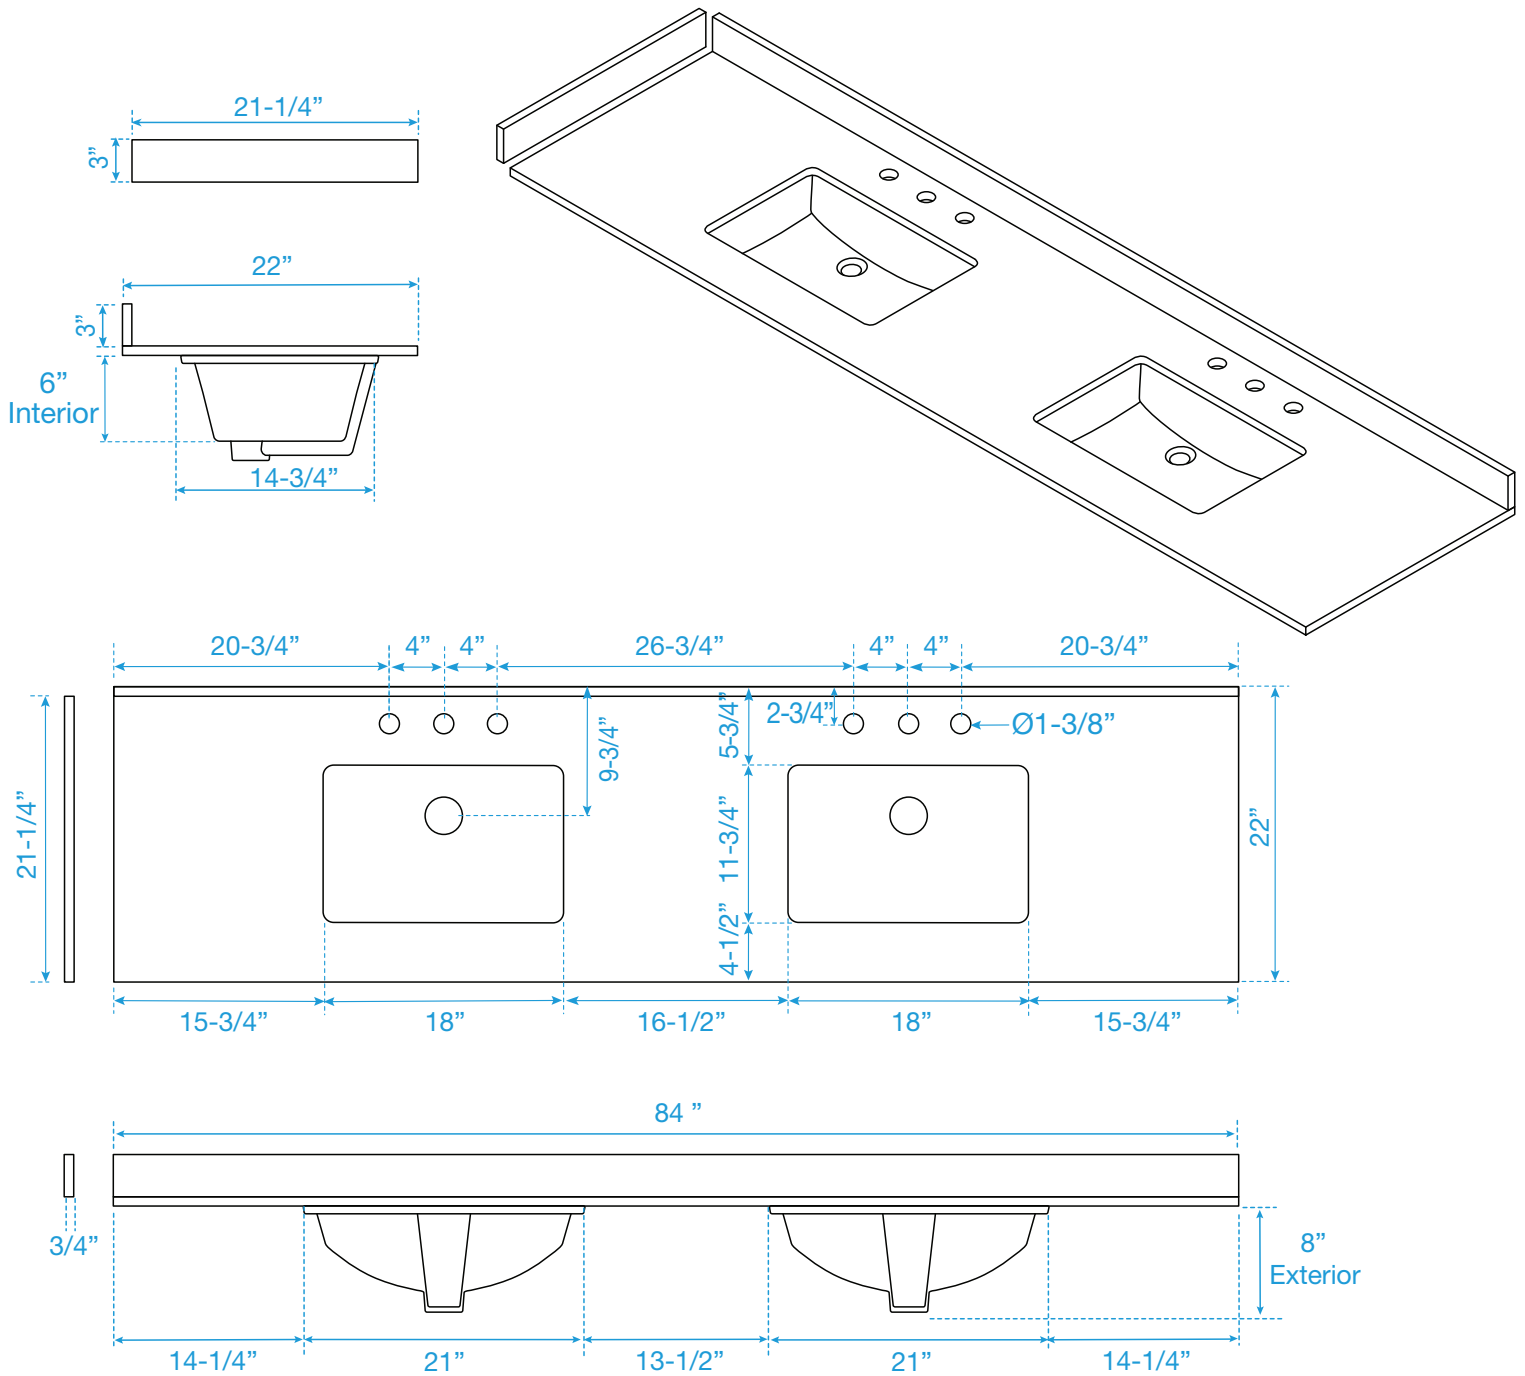

WYNDHAM COLLECTION

TOP VIEW OF VANITY CABINET

*Note: Due to high probability of breakage, the backsplash comes in two pieces, cut from the same piece. All measurements are $\pm 1/4$ ".

WC-2626-84-DBL
Quartz

WYNDHAM COLLECTION

Note: Side splash is reversible. Due to high probability of breakage, the backsplash comes in two pieces, cut from the same piece. All measurements are $\pm 1/4"$.

WC-QC3-84-DBL-TOP