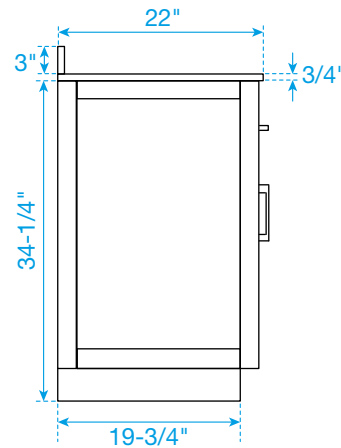

WYNDHAM COLLECTION

TOP VIEW OF VANITY CABINET

*Note: Due to high probability of breakage, the backsplash comes in two pieces, cut from the same piece. All measurements are $\pm 1/4$ ".

WC-2626-84-DBL
Quartz

WYNDHAM COLLECTION

Note: Side splash is reversible. Due to high probability of breakage, the backsplash comes in two pieces, cut from the same piece. All measurements are $\pm 1/4"$.

WC-QC3-84-DBL-TOP