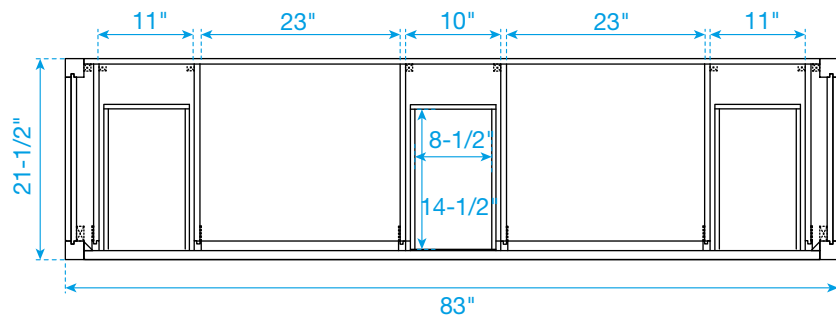

WYNDHAM COLLECTION

TOP VIEW OF VANITY CABINET

*Note: Due to high probability of breakage, the backsplash comes in two pieces, cut from the same piece. All measurements are $\pm 1/4$ ".

WC-2626-84-DBL
Quartz

WYNDHAM COLLECTION

Note: Side splash is reversible. Due to high probability of breakage, the backsplash comes in two pieces, cut from the same piece. All measurements are $\pm 1/4"$.

WC-QC3-84-DBL-TOP