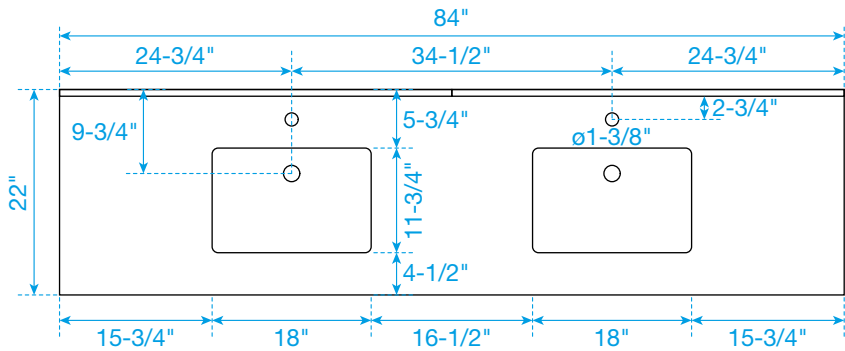

WYNDHAM COLLECTION

TOP VIEW OF VANITY CABINET

*Note: Due to high probability of breakage, the backsplash comes in two pieces, cut from the same piece. All measurements are $\pm 1/4"$.

WC-2626-84-DBL
Quartz

WYNDHAM COLLECTION

Note: Side splash is reversible. Due to high probability of breakage, the backsplash comes in two pieces, cut from the same piece. All measurements are $\pm 1/4"$.

WC-QCI-84-DBL-TOP