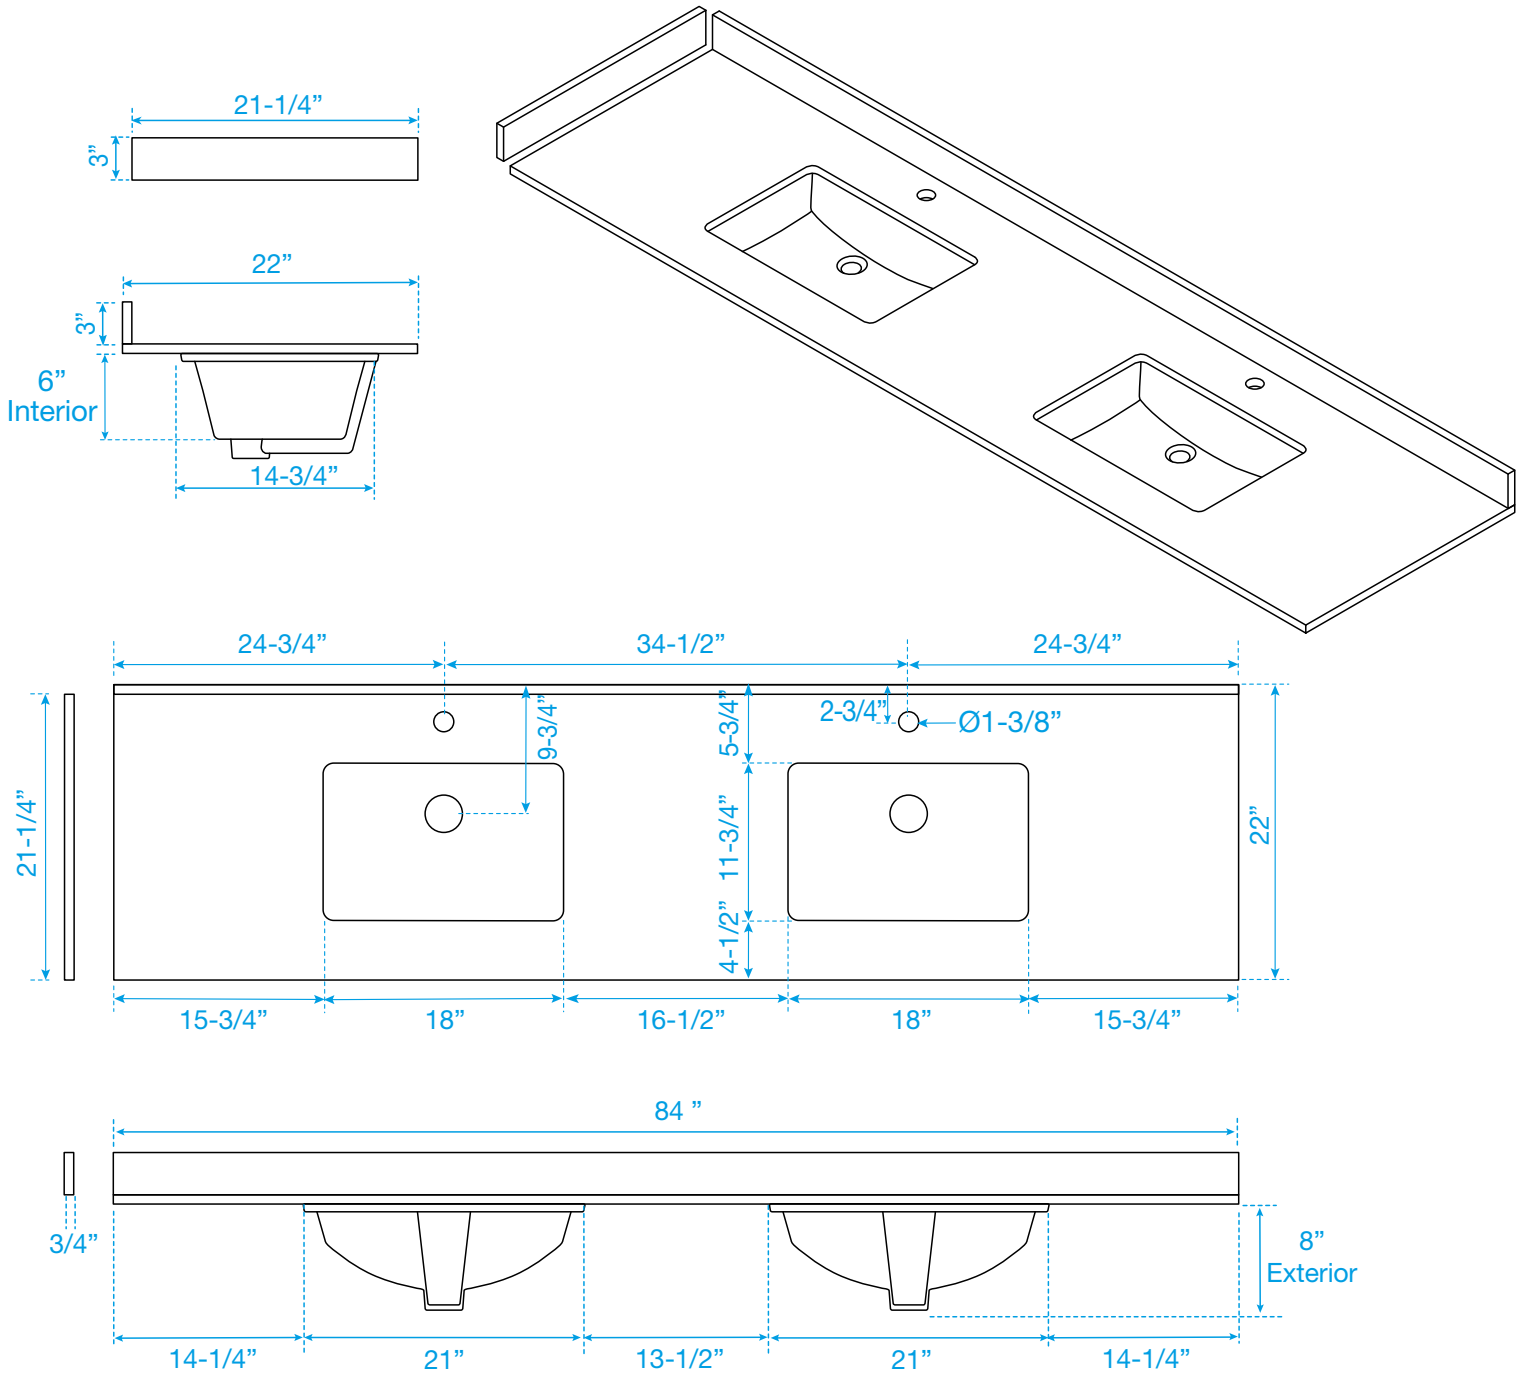

WYNDHAM COLLECTION

TOP VIEW OF VANITY CABINET

*Note: Due to high probability of breakage, the backsplash comes in two pieces, cut from the same piece. All measurements are $\pm 1/4"$.

WC-2626-84-DBL
Quartz

WYNDHAM COLLECTION

Note: Side splash is reversible. Due to high probability of breakage, the backsplash comes in two pieces, cut from the same piece. All measurements are $\pm 1/4"$.

WC-QCI-84-DBL-TOP