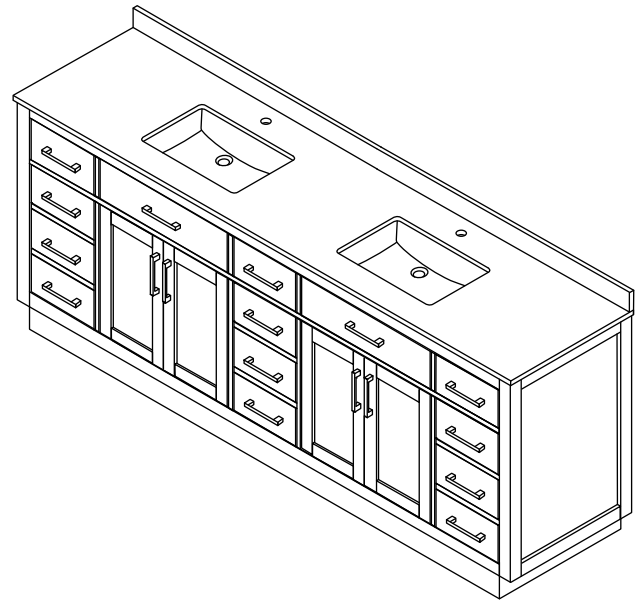

WYNDHAM COLLECTION

TOP VIEW OF VANITY CABINET

*Note: Due to high probability of breakage, the backsplash comes in two pieces, cut from the same piece. All measurements are $\pm 1/4"$.

WC-2626-84-DBL
Quartz

WYNDHAM COLLECTION

Note: Side splash is reversible. Due to high probability of breakage, the backsplash comes in two pieces, cut from the same piece. All measurements are $\pm 1/4"$.

WC-QCI-84-DBL-TOP