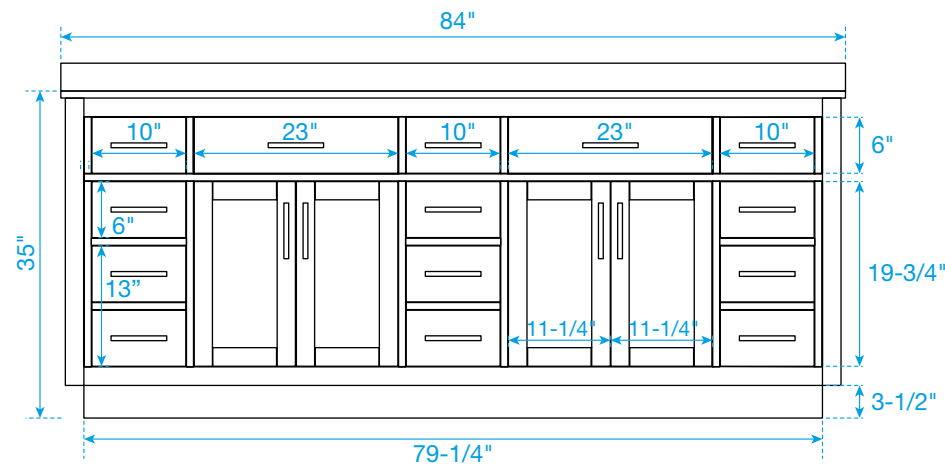

WYNDHAM COLLECTION

TOP VIEW OF VANITY CABINET

*Note: Due to high probability of breakage, the backsplash comes in two pieces, cut from the same piece. All measurements are $\pm 1/4"$.

WC-2626-84-DBL
Quartz

WYNDHAM COLLECTION

Note: Side splash is reversible. Due to high probability of breakage, the backsplash comes in two pieces, cut from the same piece. All measurements are $\pm 1/4"$.

WC-QCI-84-DBL-TOP