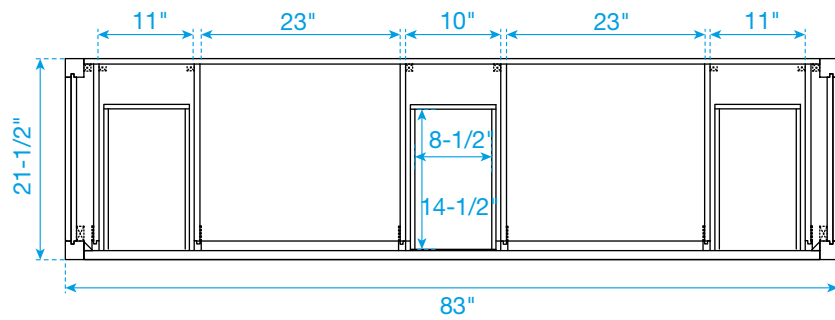

WYNDHAM COLLECTION

TOP VIEW OF VANITY CABINET

*Note: Due to high probability of breakage, the backsplash comes in two pieces, cut from the same piece. All measurements are $\pm 1/4"$.

WC-2626-84-DBL
Quartz

WYNDHAM COLLECTION

Note: Side splash is reversible. Due to high probability of breakage, the backsplash comes in two pieces, cut from the same piece. All measurements are $\pm 1/4"$.

WC-QCI-84-DBL-TOP