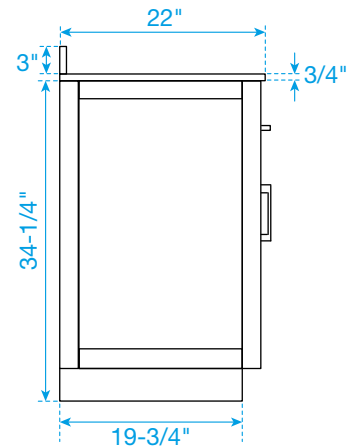

WYNDHAM COLLECTION

TOP VIEW OF VANITY CABINET

*Note: Due to high probability of breakage, the backsplash comes in two pieces, cut from the same piece. All measurements are $\pm 1/4"$.

WC-2626-84-DBL
Quartz

WYNDHAM COLLECTION

Note: Side splash is reversible. Due to high probability of breakage, the backsplash comes in two pieces, cut from the same piece. All measurements are $\pm 1/4"$.

WC-QCI-84-DBL-TOP