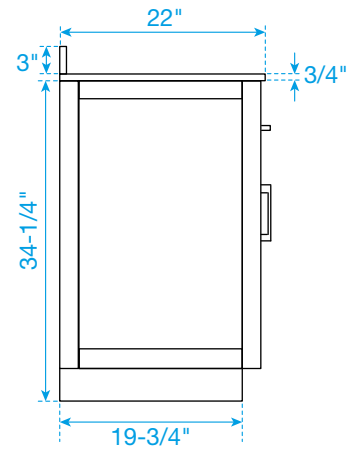

# WYNDHAM COLLECTION

TOP VIEW OF VANITY CABINET

\*Note: Due to high probability of breakage, the backsplash comes in two pieces, cut from the same piece. All measurements are  $\pm 1/4"$ .

WC-2626-72-DBL  
Quartz

# WYNDHAM COLLECTION

Note: Side splash is reversible. Due to high probability of breakage, the backsplash comes in two pieces, cut from the same piece. All measurements are  $\pm 1/4\text{"}$ .

WC-QC3-72-DBL-TOP