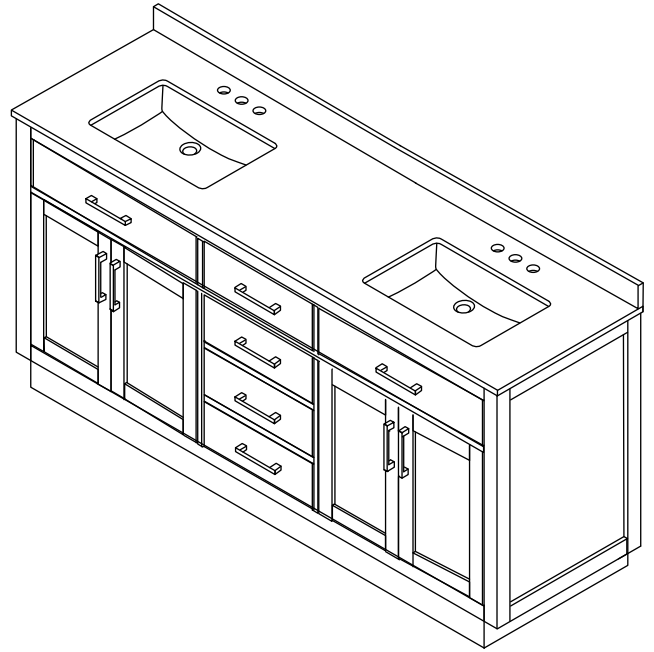

# WYNDHAM COLLECTION

TOP VIEW OF VANITY CABINET

\*Note: Due to high probability of breakage, the backsplash comes in two pieces, cut from the same piece. All measurements are  $\pm 1/4"$ .

WC-2626-72-DBL  
Quartz

# WYNDHAM COLLECTION

Note: Side splash is reversible. Due to high probability of breakage, the backsplash comes in two pieces, cut from the same piece. All measurements are  $\pm 1/4\text{"}$ .

WC-QC3-72-DBL-TOP