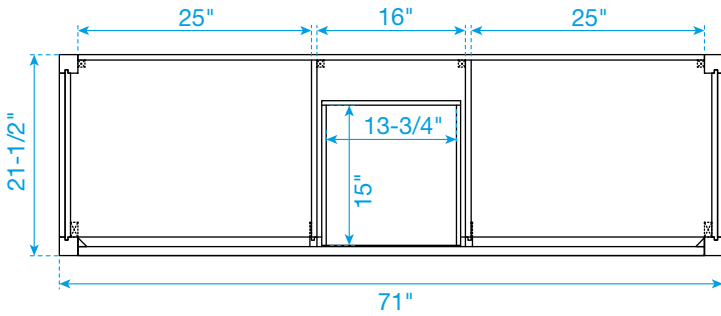

# WYNDHAM COLLECTION

TOP VIEW OF VANITY CABINET

\*Note: Due to high probability of breakage, the backsplash comes in two pieces, cut from the same piece. All measurements are  $\pm 1/4"$ .

WC-2626-72-DBL  
Quartz

# WYNDHAM COLLECTION

Note: Side splash is reversible. Due to high probability of breakage, the backsplash comes in two pieces, cut from the same piece. All measurements are  $\pm 1/4\text{"}$ .

WC-QC3-72-DBL-TOP