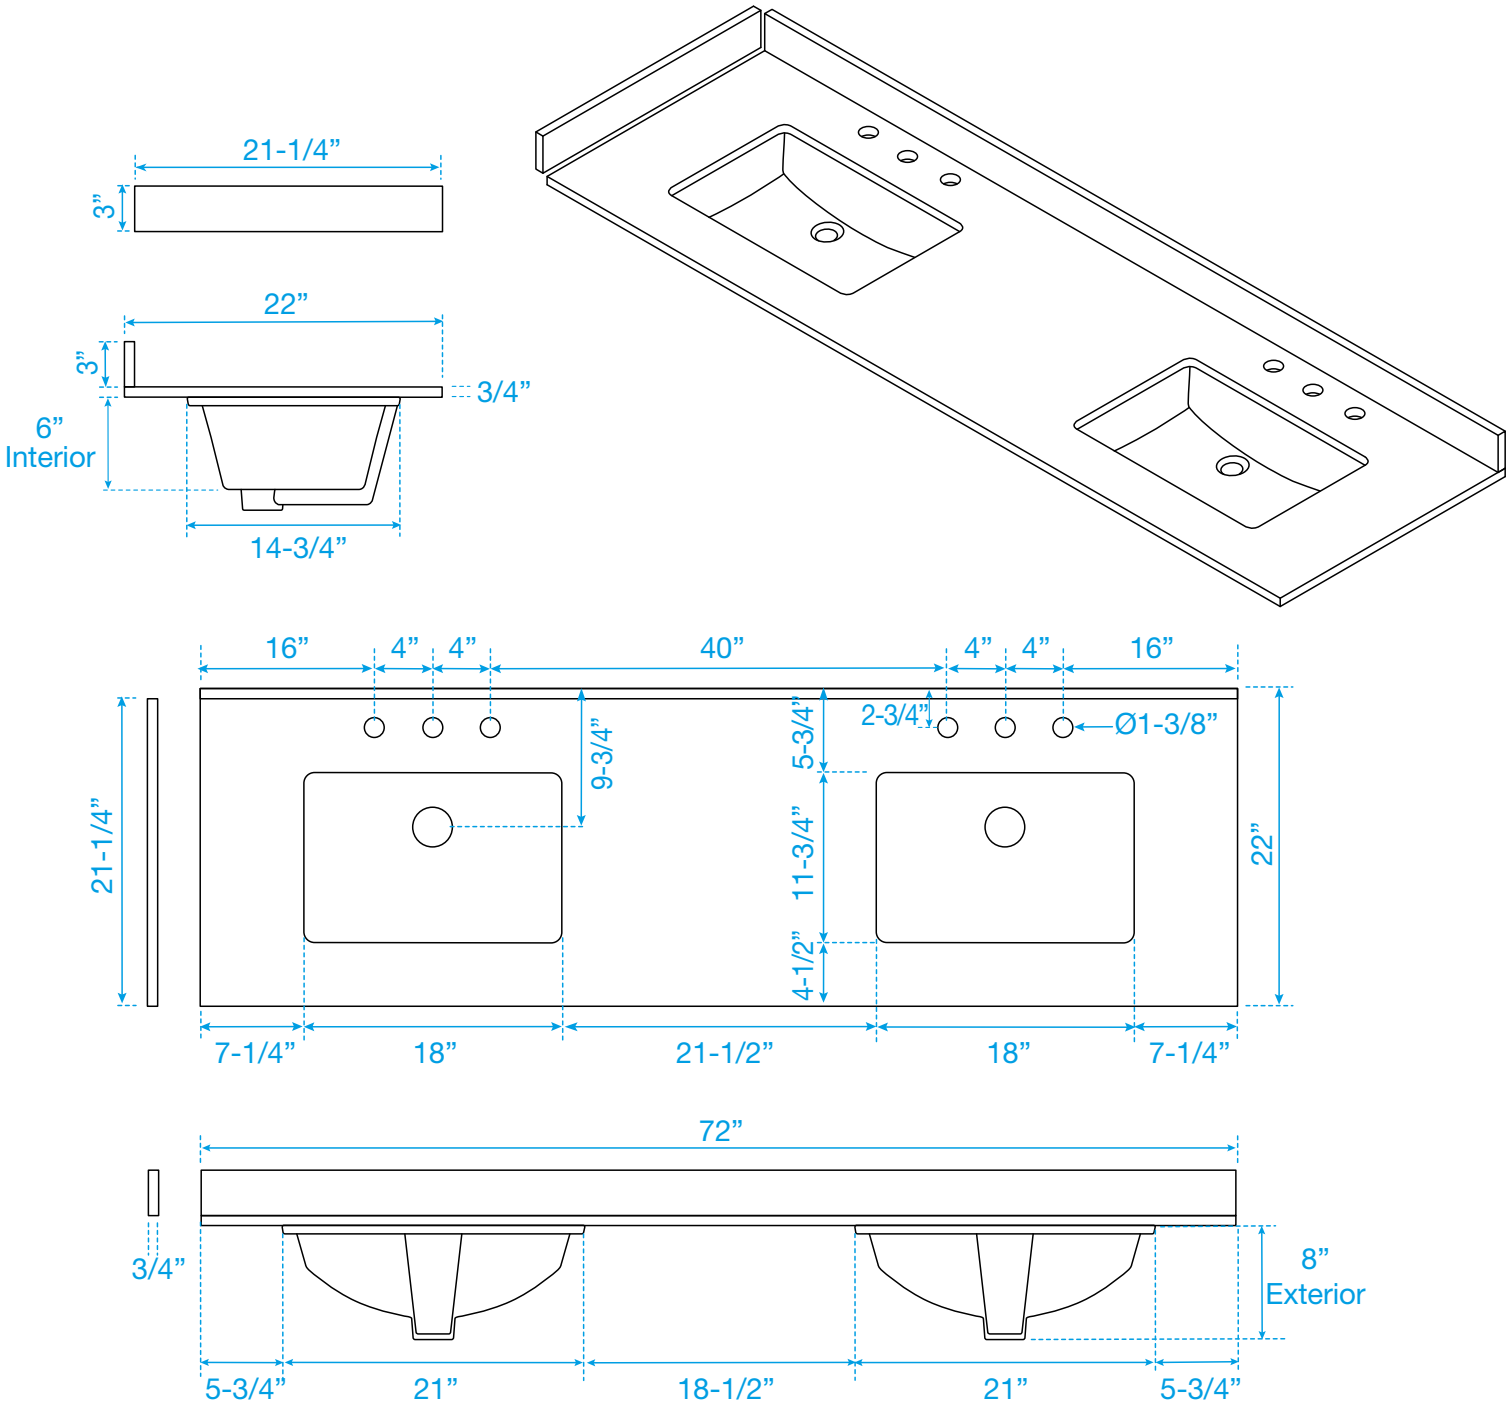

# WYNDHAM COLLECTION

TOP VIEW OF VANITY CABINET

\*Note: Due to high probability of breakage, the backsplash comes in two pieces, cut from the same piece. All measurements are  $\pm 1/4"$ .

WC-2626-72-DBL  
Quartz

# WYNDHAM COLLECTION

Note: Side splash is reversible. Due to high probability of breakage, the backsplash comes in two pieces, cut from the same piece. All measurements are  $\pm 1/4\text{"}$ .

WC-QC3-72-DBL-TOP