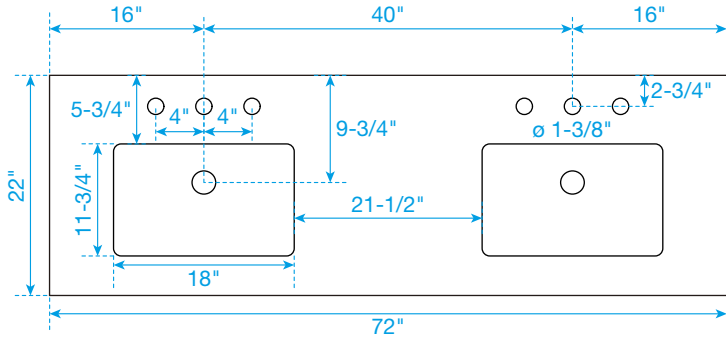

# WYNDHAM COLLECTION

TOP VIEW OF VANITY CABINET

\*Note: Due to high probability of breakage, the backsplash comes in two pieces, cut from the same piece. All measurements are  $\pm 1/4"$ .

WC-2626-72-DBL  
Quartz

# WYNDHAM COLLECTION

Note: Side splash is reversible. Due to high probability of breakage, the backsplash comes in two pieces, cut from the same piece. All measurements are  $\pm 1/4\text{"}$ .

WC-QC3-72-DBL-TOP