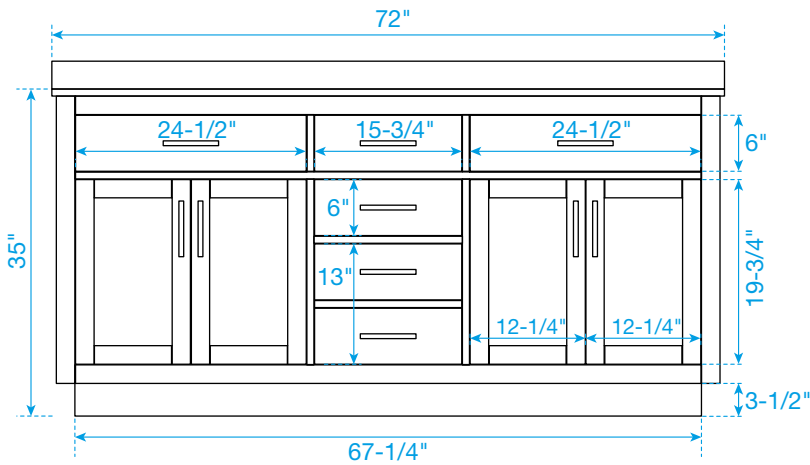

# WYNDHAM COLLECTION

TOP VIEW OF VANITY CABINET

\*Note: Due to high probability of breakage, the backsplash comes in two pieces, cut from the same piece. All measurements are  $\pm 1/4"$ .

WC-2626-72-DBL  
Quartz

# WYNDHAM COLLECTION

Note: Side splash is reversible. Due to high probability of breakage, the backsplash comes in two pieces, cut from the same piece. All measurements are  $\pm 1/4\text{"}$ .

WC-QC3-72-DBL-TOP