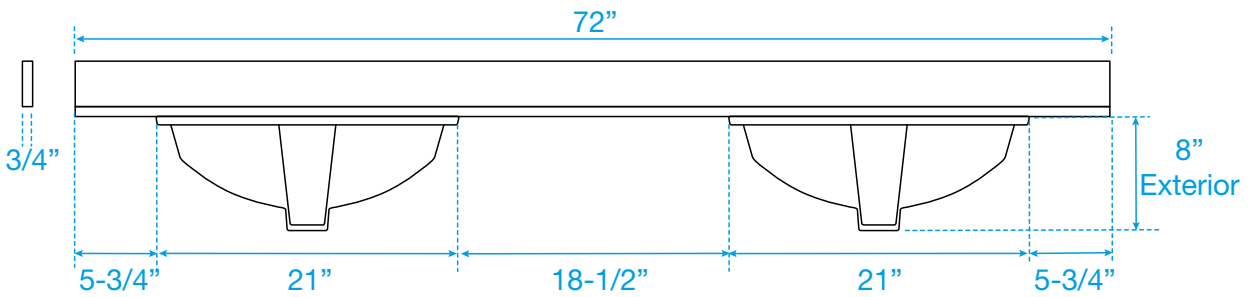

WYNDHAM COLLECTION

TOP VIEW OF VANITY CABINET

*Note: Due to high probability of breakage, the backsplash comes in two pieces, cut from the same piece. All measurements are $\pm 1/4"$.

WC-2626-72-DBL
Quartz

WYNDHAM COLLECTION

Note: Side splash is reversible. Due to high probability of breakage, the backsplash comes in two pieces, cut from the same piece. All measurements are ± 1/4".

WC-QC1-72-DBL-TOP