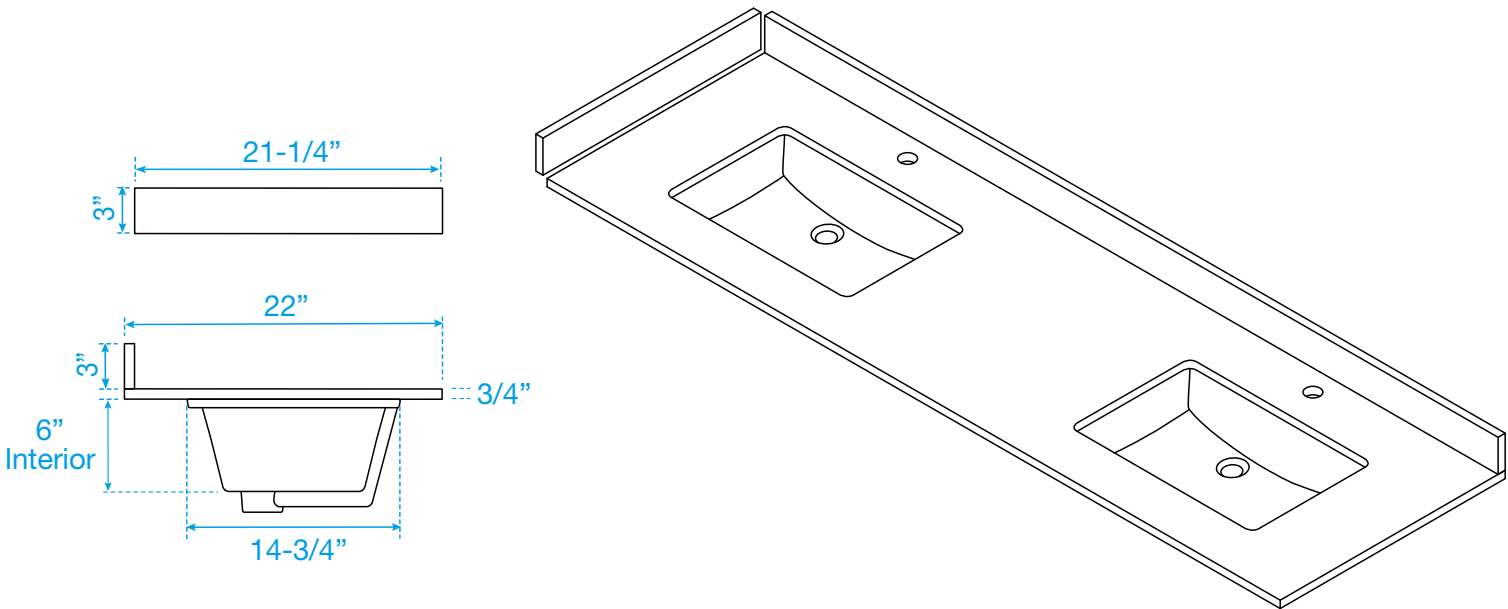

WYNDHAM COLLECTION

TOP VIEW OF VANITY CABINET

*Note: Due to high probability of breakage, the backsplash comes in two pieces, cut from the same piece. All measurements are $\pm 1/4"$.

WC-2626-72-DBL
Quartz

WYNDHAM COLLECTION

Note: Side splash is reversible. Due to high probability of breakage, the backsplash comes in two pieces, cut from the same piece. All measurements are ± 1/4".

WC-QC1-72-DBL-TOP