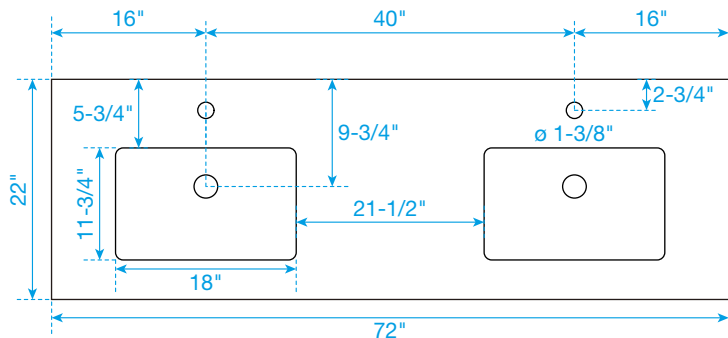

WYNDHAM COLLECTION

TOP VIEW OF VANITY CABINET

*Note: Due to high probability of breakage, the backsplash comes in two pieces, cut from the same piece. All measurements are $\pm 1/4"$.

WC-2626-72-DBL
Quartz

WYNDHAM COLLECTION

Note: Side splash is reversible. Due to high probability of breakage, the backsplash comes in two pieces, cut from the same piece. All measurements are ± 1/4".

WC-QC1-72-DBL-TOP