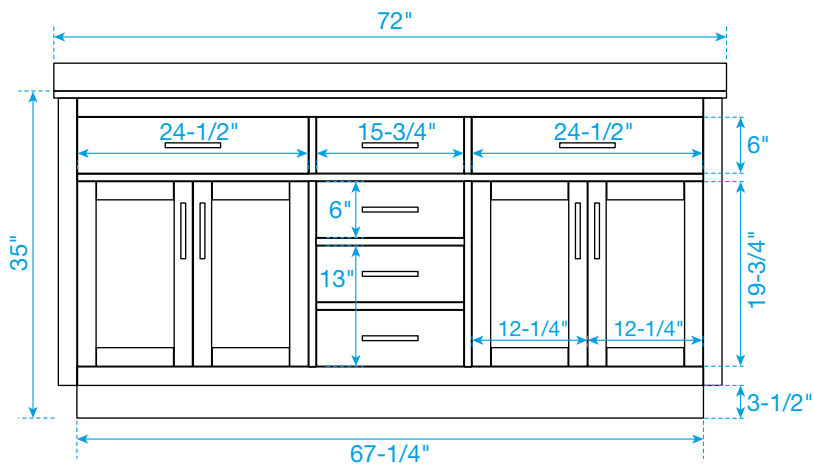

WYNDHAM COLLECTION

TOP VIEW OF VANITY CABINET

*Note: Due to high probability of breakage, the backsplash comes in two pieces, cut from the same piece. All measurements are $\pm 1/4"$.

WC-2626-72-DBL
Quartz

WYNDHAM COLLECTION

Note: Side splash is reversible. Due to high probability of breakage, the backsplash comes in two pieces, cut from the same piece. All measurements are ± 1/4".

WC-QC1-72-DBL-TOP