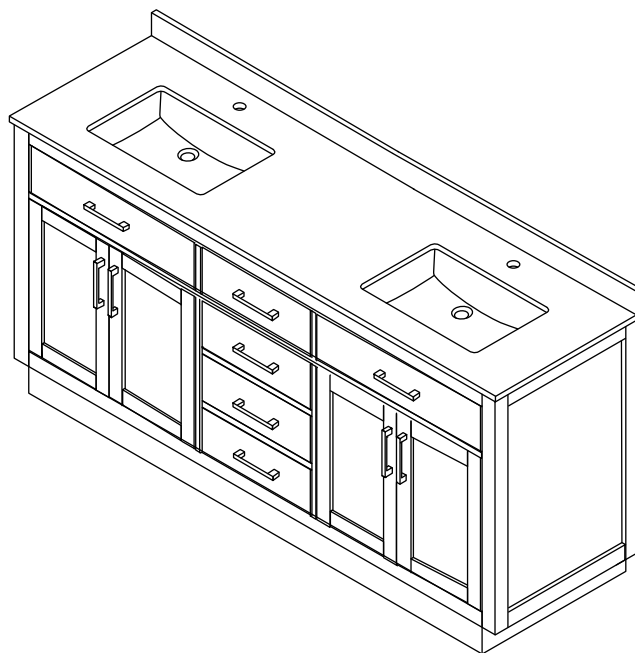

WYNDHAM COLLECTION

TOP VIEW OF VANITY CABINET

*Note: Due to high probability of breakage, the backsplash comes in two pieces, cut from the same piece. All measurements are $\pm 1/4"$.

WC-2626-72-DBL
Quartz

WYNDHAM COLLECTION

Note: Side splash is reversible. Due to high probability of breakage, the backsplash comes in two pieces, cut from the same piece. All measurements are ± 1/4".

WC-QC1-72-DBL-TOP