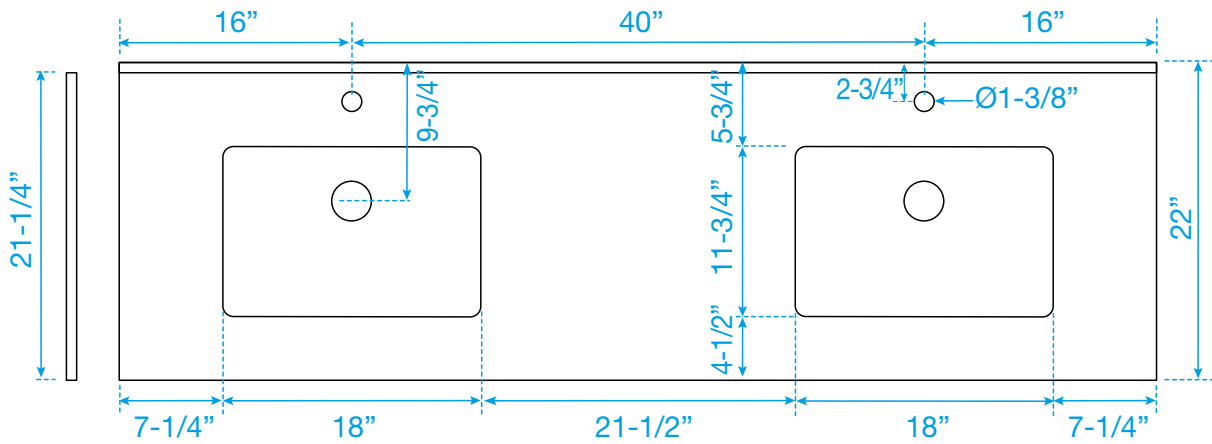

WYNDHAM COLLECTION

TOP VIEW OF VANITY CABINET

*Note: Due to high probability of breakage, the backsplash comes in two pieces, cut from the same piece. All measurements are $\pm 1/4"$.

WC-2626-72-DBL
Quartz

WYNDHAM COLLECTION

Note: Side splash is reversible. Due to high probability of breakage, the backsplash comes in two pieces, cut from the same piece. All measurements are ± 1/4".

WC-QC1-72-DBL-TOP