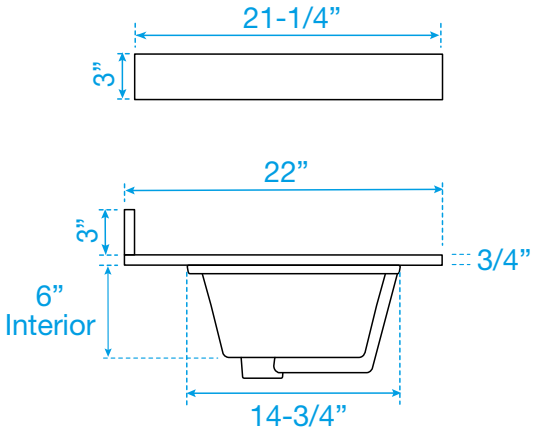

WYNDHAM COLLECTION

TOP VIEW OF VANITY CABINET

*Note: Due to high probability of breakage, the backsplash comes in two pieces, cut from the same piece. All measurements are $\pm 1/4"$.

WC-2626-72-DBL
Quartz

WYNDHAM COLLECTION

Note: Side splash is reversible. Due to high probability of breakage, the backsplash comes in two pieces, cut from the same piece. All measurements are ± 1/4".

WC-QC1-72-DBL-TOP