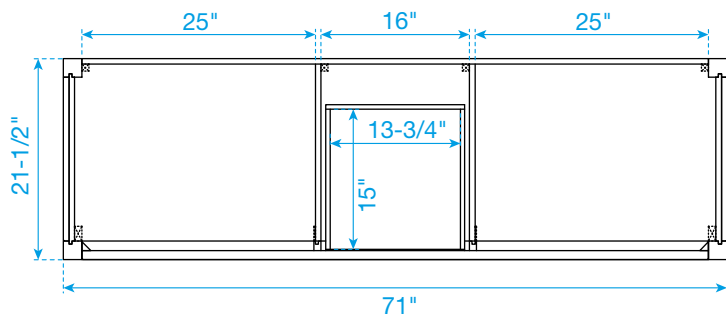

WYNDHAM COLLECTION

TOP VIEW OF VANITY CABINET

*Note: Due to high probability of breakage, the backsplash comes in two pieces, cut from the same piece. All measurements are $\pm 1/4"$.

WC-2626-72-DBL
Quartz

WYNDHAM COLLECTION

Note: Side splash is reversible. Due to high probability of breakage, the backsplash comes in two pieces, cut from the same piece. All measurements are ± 1/4".

WC-QC1-72-DBL-TOP