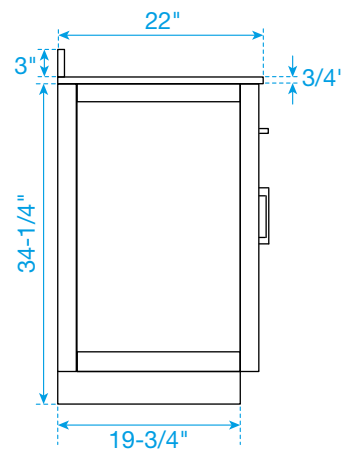

WYNDHAM COLLECTION

TOP VIEW OF VANITY CABINET

*Note: Due to high probability of breakage, the backsplash comes in two pieces, cut from the same piece. All measurements are $\pm 1/4"$.

WC-2626-72-DBL
Quartz

WYNDHAM COLLECTION

Note: Side splash is reversible. Due to high probability of breakage, the backsplash comes in two pieces, cut from the same piece. All measurements are ± 1/4".

WC-QC1-72-DBL-TOP