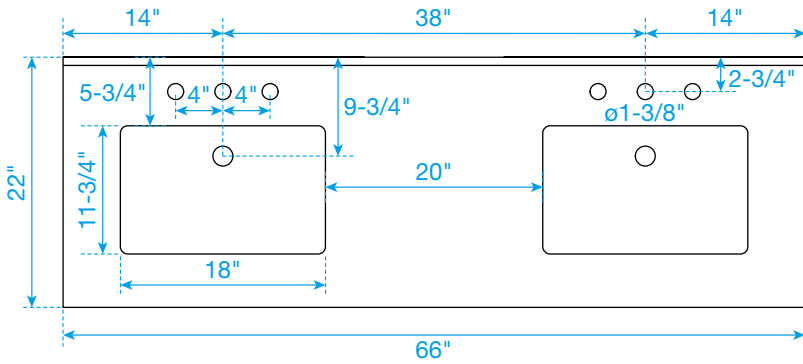

# WYNDHAM COLLECTION

TOP VIEW OF VANITY CABINET

\*Note: Due to high probability of breakage, the backsplash comes in two pieces, cut from the same piece. All measurements are  $\pm 1/4$ ".

WC-2626-66-DBL  
Quartz

# WYNDHAM COLLECTION

Note: Side splash is reversible. Due to high probability of breakage, the backsplash comes in two pieces, cut from the same piece. All measurements are  $\pm 1/4"$ .

WC-QC3-66-DBL-TOP