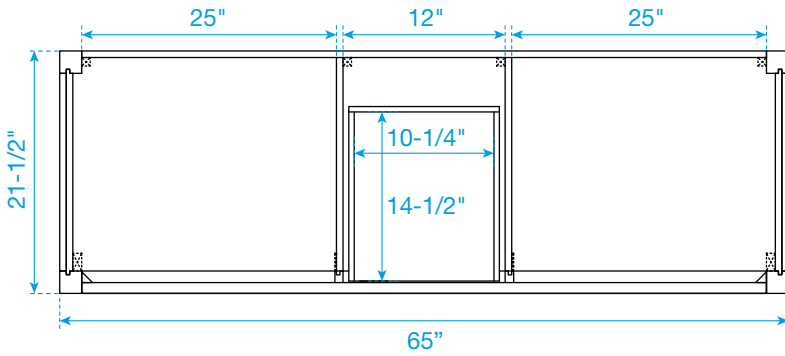

# WYNDHAM COLLECTION

TOP VIEW OF VANITY CABINET

\*Note: Due to high probability of breakage, the backsplash comes in two pieces, cut from the same piece. All measurements are  $\pm 1/4$ ".

WC-2626-66-DBL  
Quartz

# WYNDHAM COLLECTION

Note: Side splash is reversible. Due to high probability of breakage, the backsplash comes in two pieces, cut from the same piece. All measurements are  $\pm 1/4"$ .

WC-QC3-66-DBL-TOP