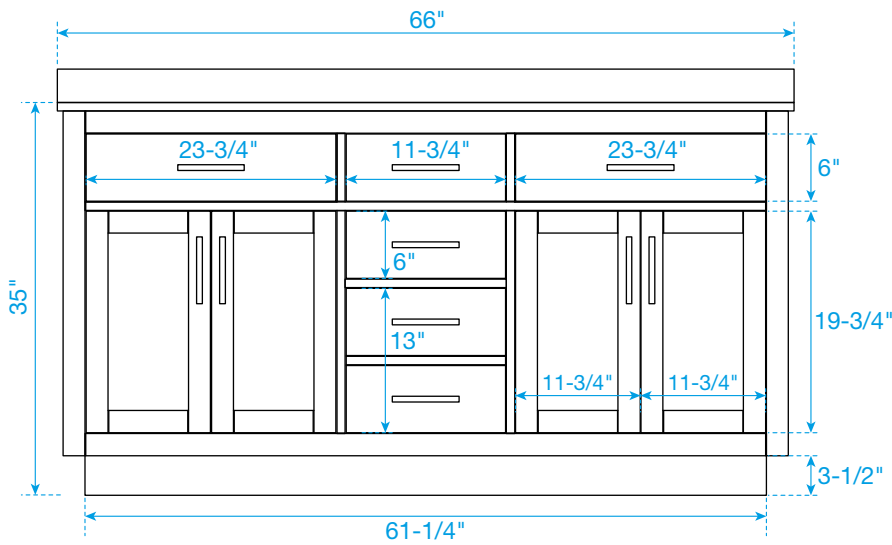

# WYNDHAM COLLECTION

TOP VIEW OF VANITY CABINET

\*Note: Due to high probability of breakage, the backsplash comes in two pieces, cut from the same piece. All measurements are  $\pm 1/4$ ".

WC-2626-66-DBL  
Quartz

# WYNDHAM COLLECTION

Note: Side splash is reversible. Due to high probability of breakage, the backsplash comes in two pieces, cut from the same piece. All measurements are  $\pm 1/4"$ .

WC-QC3-66-DBL-TOP