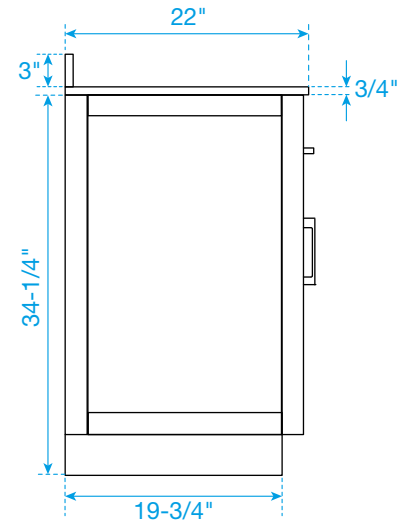

# WYNDHAM COLLECTION

TOP VIEW OF VANITY CABINET

\*Note: Due to high probability of breakage, the backsplash comes in two pieces, cut from the same piece. All measurements are  $\pm 1/4$ ".

WC-2626-66-DBL  
Quartz

# WYNDHAM COLLECTION

Note: Side splash is reversible. Due to high probability of breakage, the backsplash comes in two pieces, cut from the same piece. All measurements are  $\pm 1/4"$ .

WC-QC3-66-DBL-TOP