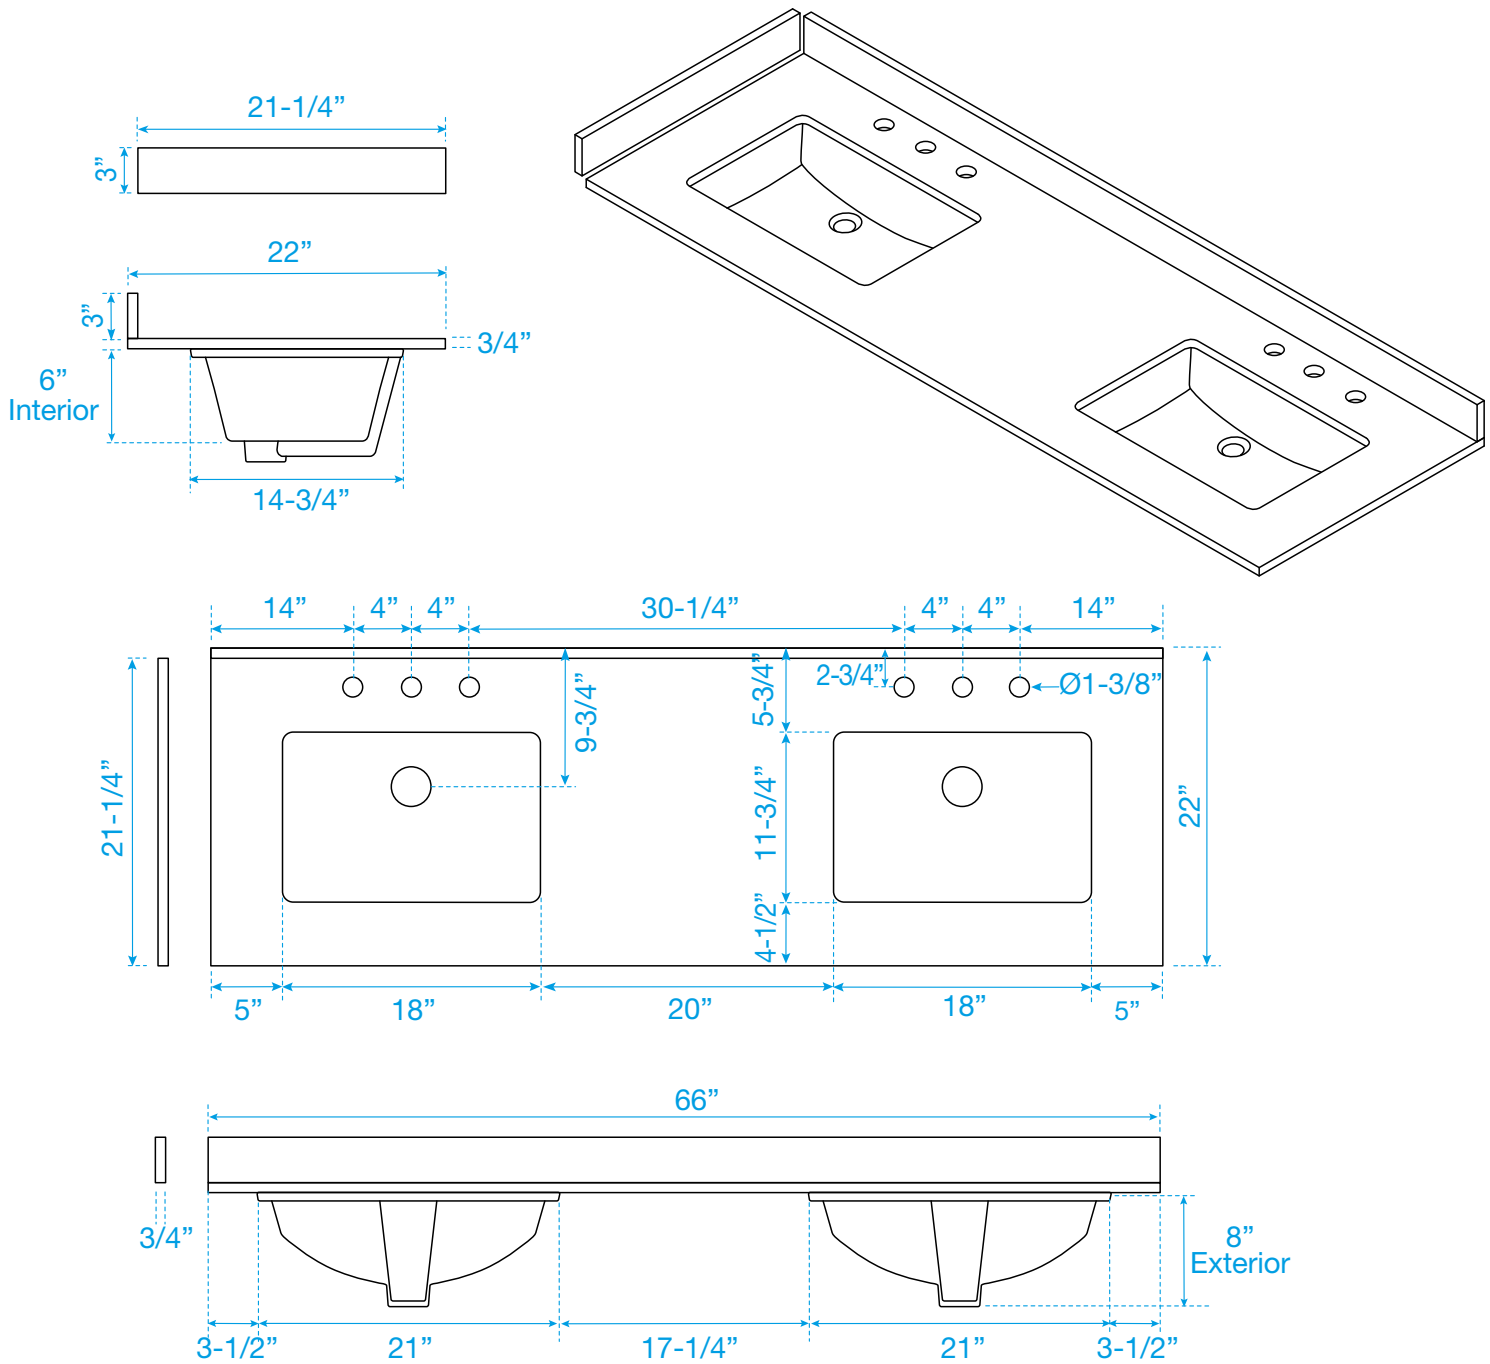

# WYNDHAM COLLECTION

TOP VIEW OF VANITY CABINET

\*Note: Due to high probability of breakage, the backsplash comes in two pieces, cut from the same piece. All measurements are  $\pm 1/4$ ".

WC-2626-66-DBL  
Quartz

# WYNDHAM COLLECTION

Note: Side splash is reversible. Due to high probability of breakage, the backsplash comes in two pieces, cut from the same piece. All measurements are  $\pm 1/4"$ .

WC-QC3-66-DBL-TOP