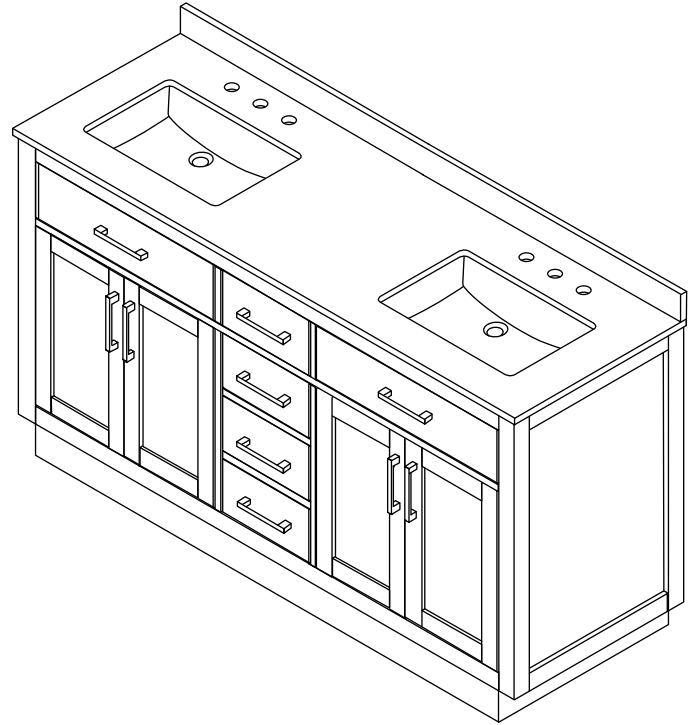

# WYNDHAM COLLECTION

TOP VIEW OF VANITY CABINET

\*Note: Due to high probability of breakage, the backsplash comes in two pieces, cut from the same piece. All measurements are  $\pm 1/4$ ".

WC-2626-66-DBL  
Quartz

# WYNDHAM COLLECTION

Note: Side splash is reversible. Due to high probability of breakage, the backsplash comes in two pieces, cut from the same piece. All measurements are  $\pm 1/4"$ .

WC-QC3-66-DBL-TOP