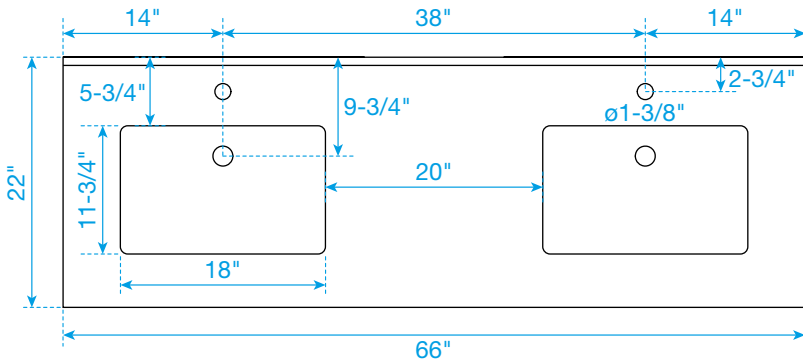

WYNDHAM COLLECTION

TOP VIEW OF VANITY CABINET

*Note: Due to high probability of breakage, the backsplash comes in two pieces, cut from the same piece. All measurements are $\pm 1/4"$.

WC-2626-66-DBL
Quartz

WYNDHAM COLLECTION

Note: Side splash is reversible. Due to high probability of breakage, the backsplash comes in two pieces, cut from the same piece. All measurements are $\pm 1/4"$.

WC-QC1-66-DBL-TOP