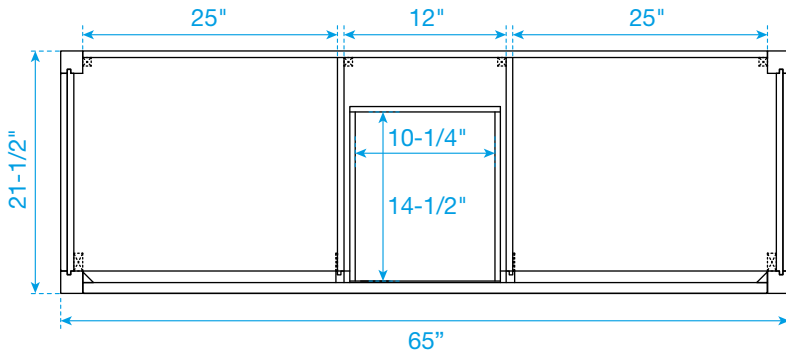

WYNDHAM COLLECTION

TOP VIEW OF VANITY CABINET

*Note: Due to high probability of breakage, the backsplash comes in two pieces, cut from the same piece. All measurements are $\pm 1/4"$.

WC-2626-66-DBL
Quartz

WYNDHAM COLLECTION

Note: Side splash is reversible. Due to high probability of breakage, the backsplash comes in two pieces, cut from the same piece. All measurements are $\pm 1/4"$.

WC-QC1-66-DBL-TOP