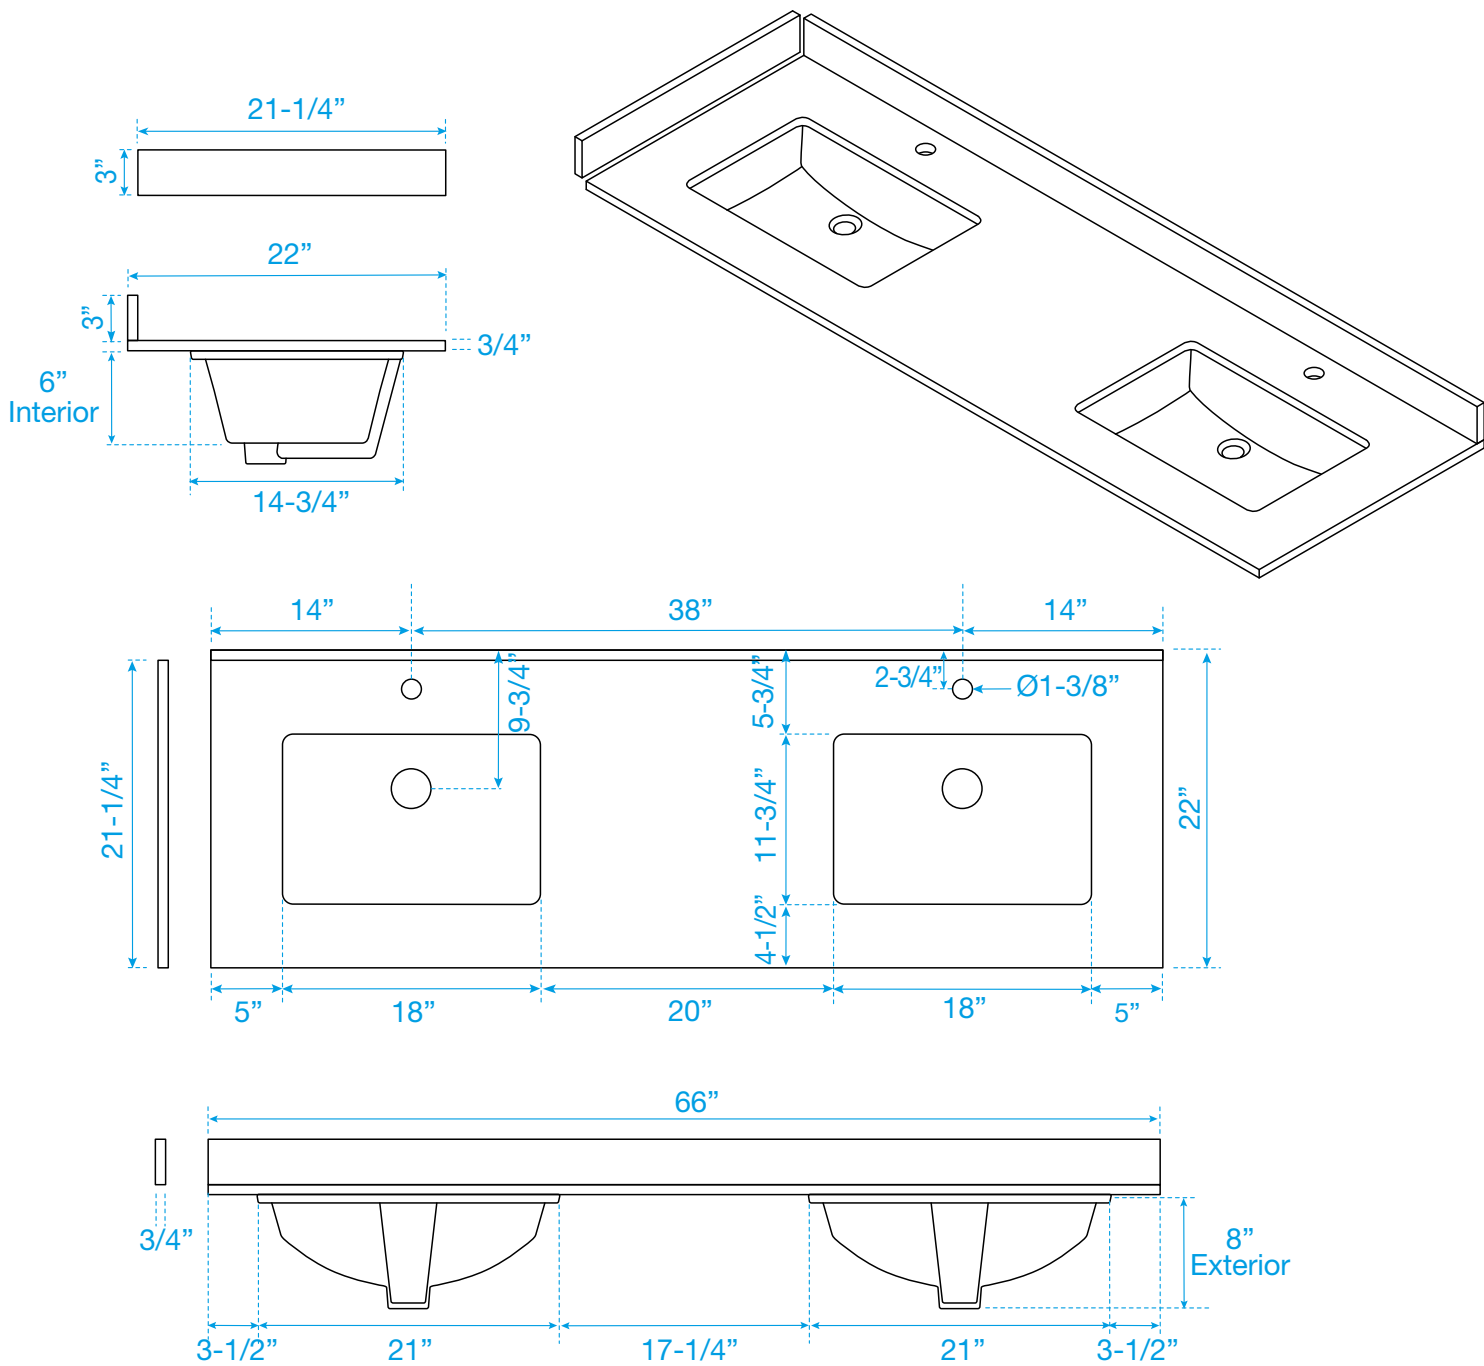

WYNDHAM COLLECTION

TOP VIEW OF VANITY CABINET

*Note: Due to high probability of breakage, the backsplash comes in two pieces, cut from the same piece. All measurements are $\pm 1/4"$.

WC-2626-66-DBL
Quartz

WYNDHAM COLLECTION

Note: Side splash is reversible. Due to high probability of breakage, the backsplash comes in two pieces, cut from the same piece. All measurements are $\pm 1/4"$.

WC-QC1-66-DBL-TOP