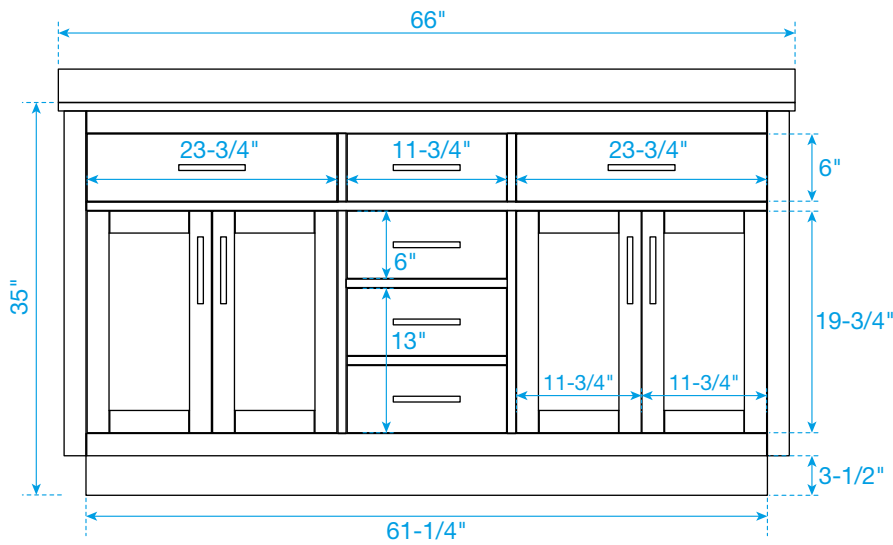

WYNDHAM COLLECTION

TOP VIEW OF VANITY CABINET

*Note: Due to high probability of breakage, the backsplash comes in two pieces, cut from the same piece. All measurements are $\pm 1/4"$.

WC-2626-66-DBL
Quartz

WYNDHAM COLLECTION

Note: Side splash is reversible. Due to high probability of breakage, the backsplash comes in two pieces, cut from the same piece. All measurements are $\pm 1/4"$.

WC-QC1-66-DBL-TOP