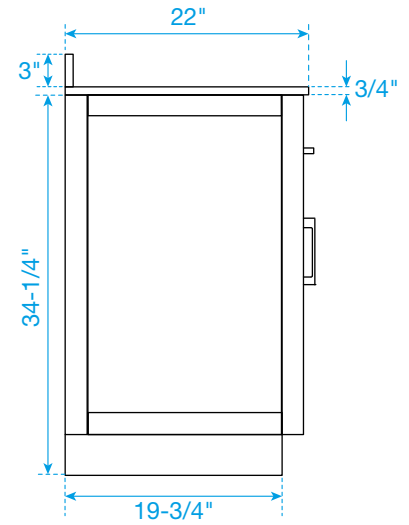

WYNDHAM COLLECTION

TOP VIEW OF VANITY CABINET

*Note: Due to high probability of breakage, the backsplash comes in two pieces, cut from the same piece. All measurements are $\pm 1/4"$.

WC-2626-66-DBL
Quartz

WYNDHAM COLLECTION

Note: Side splash is reversible. Due to high probability of breakage, the backsplash comes in two pieces, cut from the same piece. All measurements are $\pm 1/4"$.

WC-QC1-66-DBL-TOP