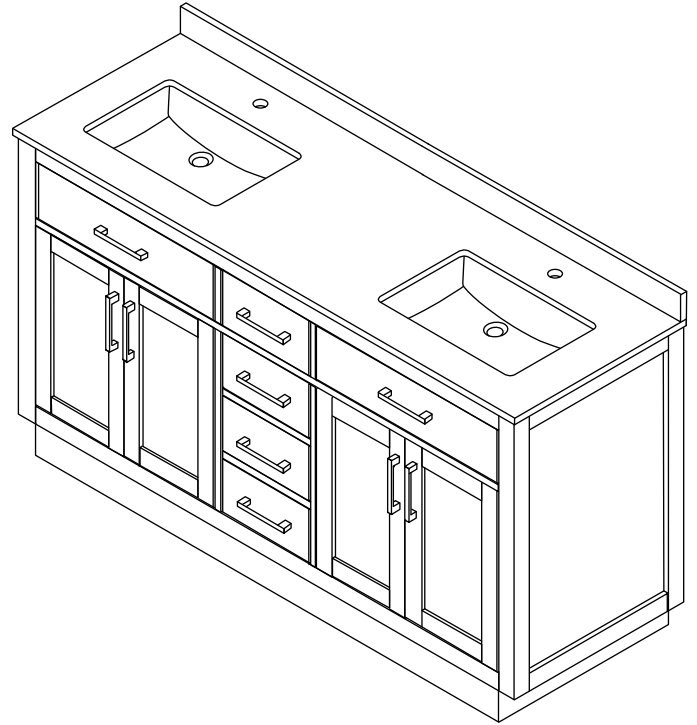

WYNDHAM COLLECTION

TOP VIEW OF VANITY CABINET

*Note: Due to high probability of breakage, the backsplash comes in two pieces, cut from the same piece. All measurements are $\pm 1/4"$.

WC-2626-66-DBL
Quartz

WYNDHAM COLLECTION

Note: Side splash is reversible. Due to high probability of breakage, the backsplash comes in two pieces, cut from the same piece. All measurements are $\pm 1/4"$.

WC-QC1-66-DBL-TOP