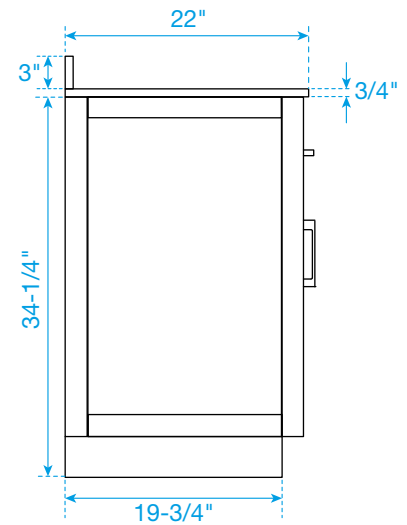

WYNDHAM COLLECTION

TOP VIEW OF VANITY CABINET

*Note: Due to high probability of breakage, the backsplash comes in two pieces, cut from the same piece. All measurements are $\pm 1/4"$.

WC-2626-60-SGL Quartz

WYNDHAM COLLECTION

Note: Side splash is reversible. Due to high probability of breakage, the backsplash comes in two pieces, cut from the same piece. All measurements are $\pm 1/4"$.

WC-QC3-60-SGL-TOP