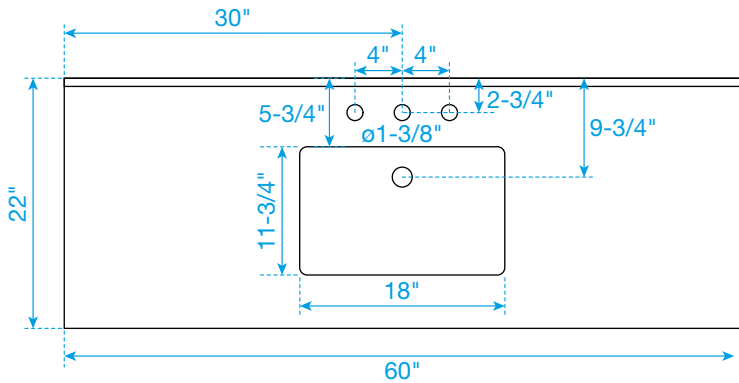

WYNDHAM COLLECTION

TOP VIEW OF VANITY CABINET

*Note: Due to high probability of breakage, the backsplash comes in two pieces, cut from the same piece. All measurements are $\pm 1/4"$.

WC-2626-60-SGL Quartz

WYNDHAM COLLECTION

Note: Side splash is reversible. Due to high probability of breakage, the backsplash comes in two pieces, cut from the same piece. All measurements are $\pm 1/4"$.

WC-QC3-60-SGL-TOP