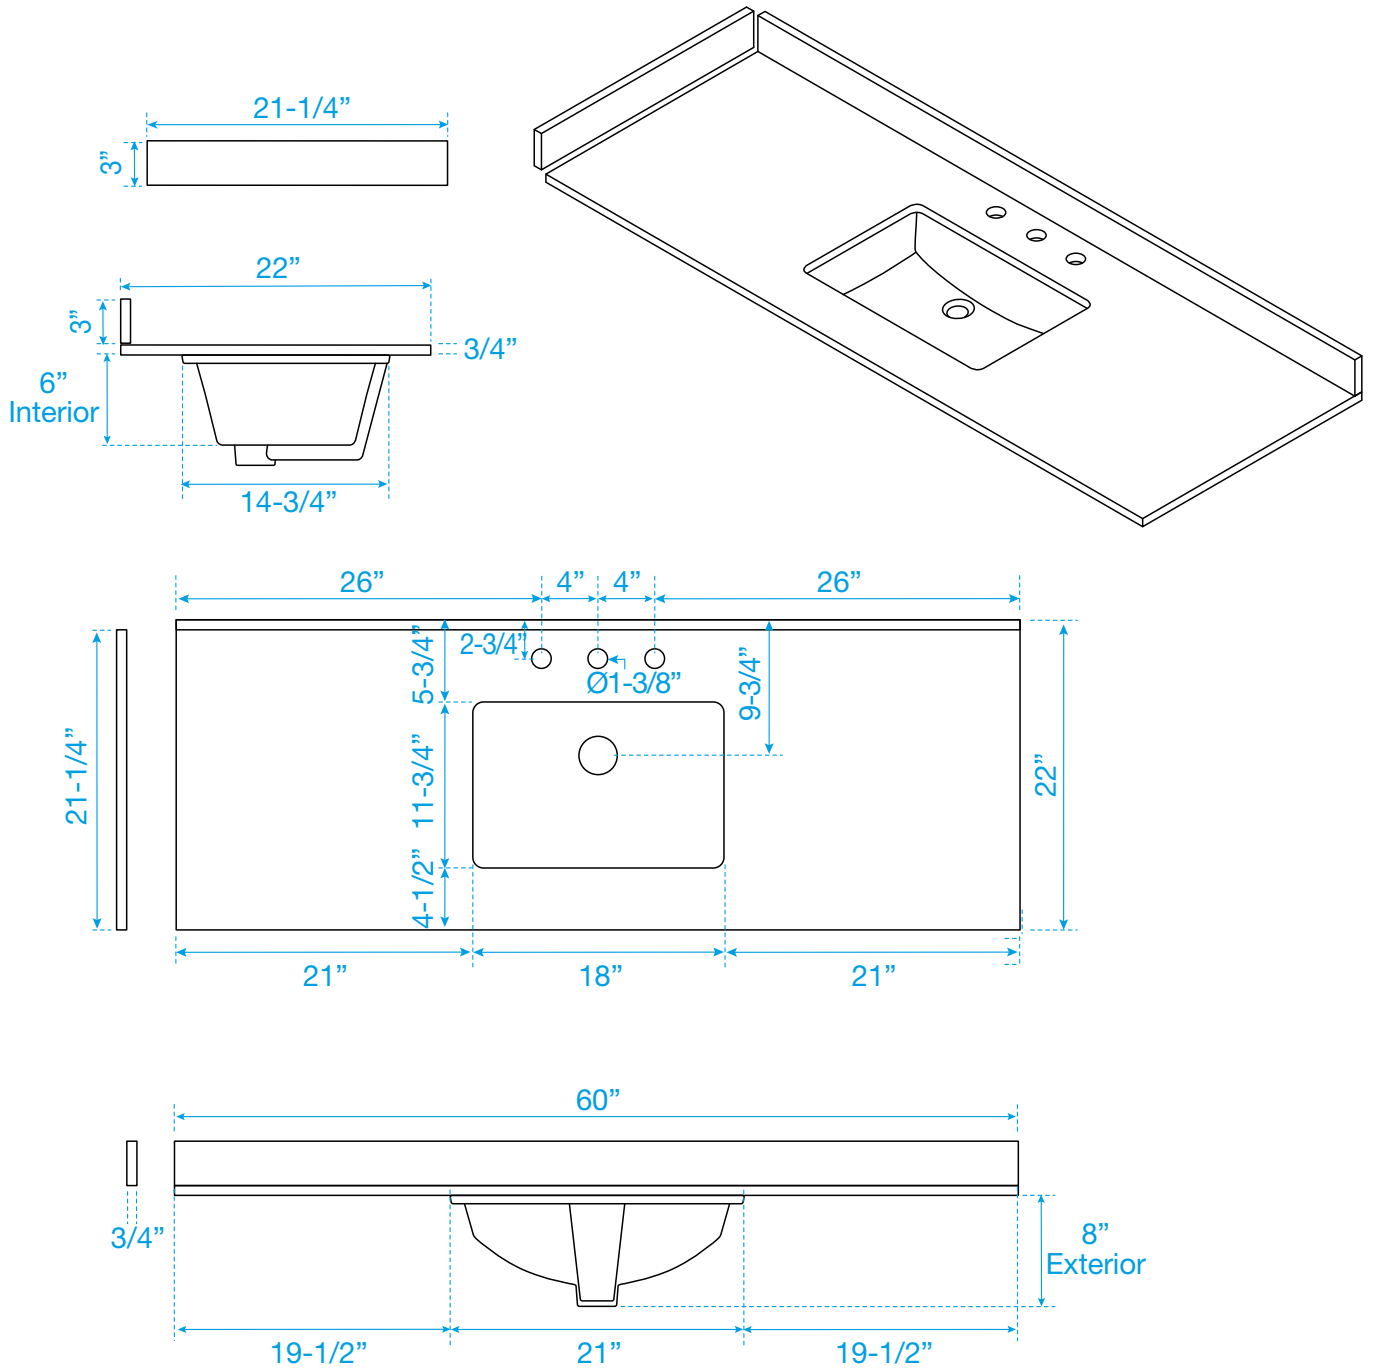

WYNDHAM COLLECTION

TOP VIEW OF VANITY CABINET

*Note: Due to high probability of breakage, the backsplash comes in two pieces, cut from the same piece. All measurements are $\pm 1/4"$.

WC-2626-60-SGL Quartz

WYNDHAM COLLECTION

Note: Side splash is reversible. Due to high probability of breakage, the backsplash comes in two pieces, cut from the same piece. All measurements are $\pm 1/4"$.

WC-QC3-60-SGL-TOP