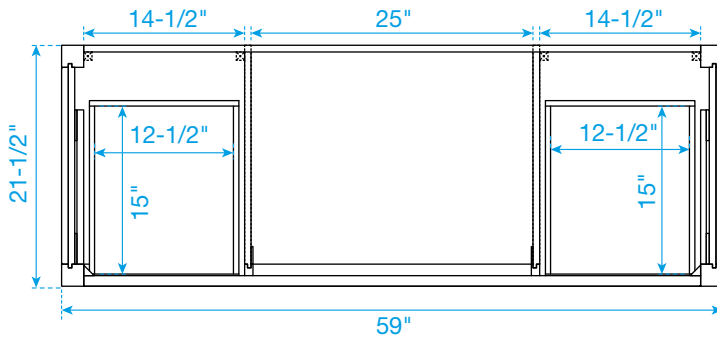

WYNDHAM COLLECTION

TOP VIEW OF VANITY CABINET

*Note: Due to high probability of breakage, the backsplash comes in two pieces, cut from the same piece. All measurements are $\pm 1/4"$.

WC-2626-60-SGL Quartz

WYNDHAM COLLECTION

Note: Side splash is reversible. Due to high probability of breakage, the backsplash comes in two pieces, cut from the same piece. All measurements are $\pm 1/4"$.

WC-QC3-60-SGL-TOP