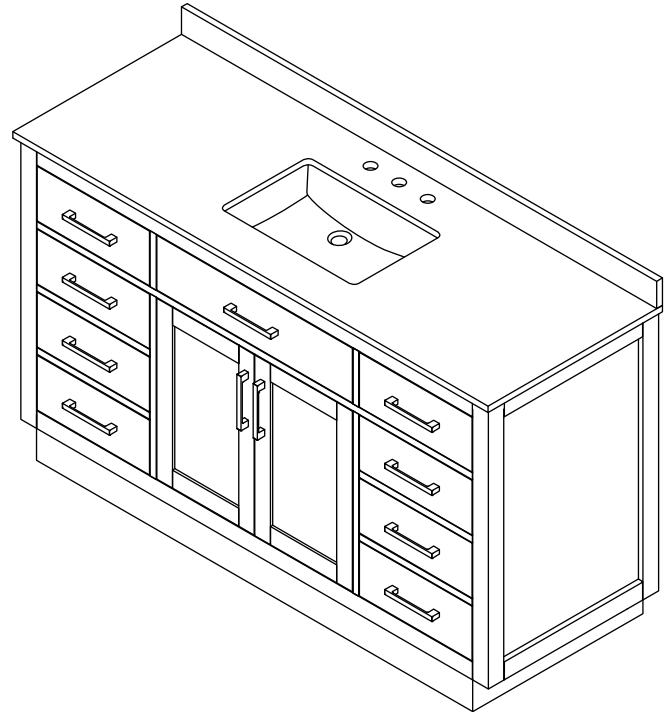

WYNDHAM COLLECTION

TOP VIEW OF VANITY CABINET

*Note: Due to high probability of breakage, the backsplash comes in two pieces, cut from the same piece. All measurements are $\pm 1/4"$.

WC-2626-60-SGL Quartz

WYNDHAM COLLECTION

Note: Side splash is reversible. Due to high probability of breakage, the backsplash comes in two pieces, cut from the same piece. All measurements are $\pm 1/4"$.

WC-QC3-60-SGL-TOP