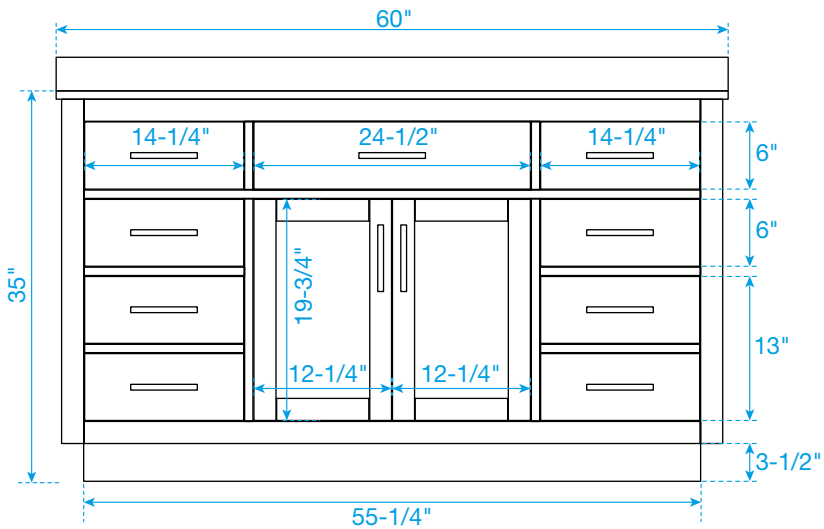

WYNDHAM COLLECTION

TOP VIEW OF VANITY CABINET

*Note: Due to high probability of breakage, the backsplash comes in two pieces, cut from the same piece. All measurements are $\pm 1/4"$.

WC-2626-60-SGL Quartz

WYNDHAM COLLECTION

Note: Side splash is reversible. Due to high probability of breakage, the backsplash comes in two pieces, cut from the same piece. All measurements are $\pm 1/4"$.

WC-QC3-60-SGL-TOP