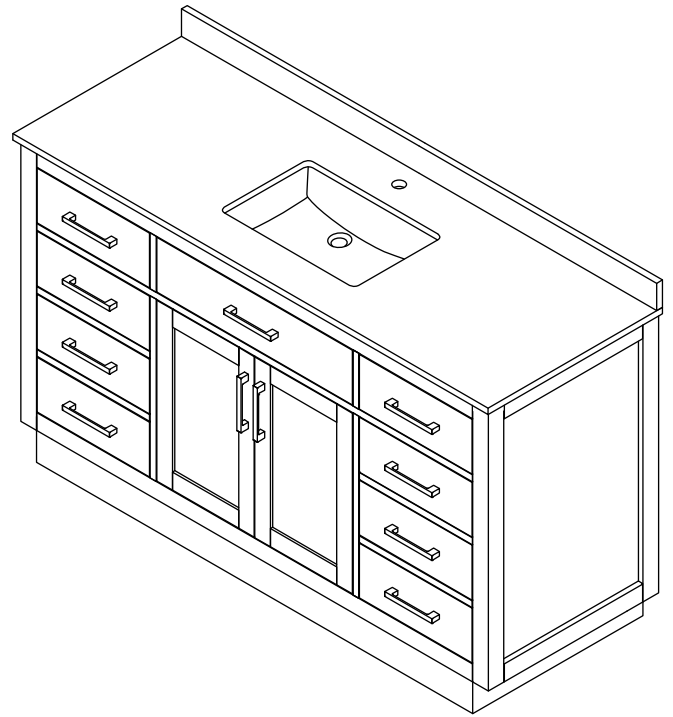

WYNDHAM COLLECTION

TOP VIEW OF VANITY CABINET

*Note: Due to high probability of breakage, the backsplash comes in two pieces, cut from the same piece. All measurements are $\pm 1/4"$.

WC-2626-60-SGL Quartz

WYNDHAM COLLECTION

Note: Side splash is reversible. Due to high probability of breakage, the backsplash comes in two pieces, cut from the same piece. All measurements are $\pm 1/4\text{"}$.

WC-QCI-60-SGL-TOP