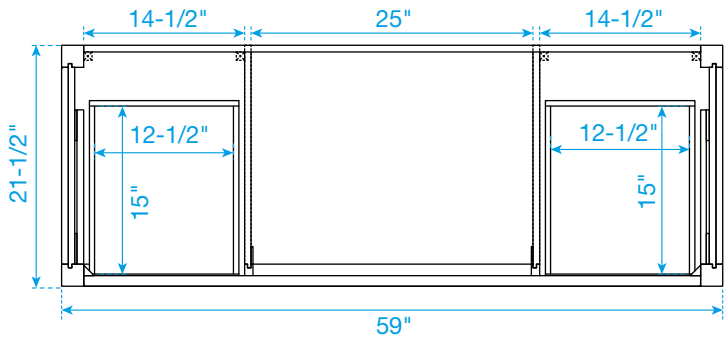

WYNDHAM COLLECTION

TOP VIEW OF VANITY CABINET

*Note: Due to high probability of breakage, the backsplash comes in two pieces, cut from the same piece. All measurements are $\pm 1/4"$.

WC-2626-60-SGL Quartz

WYNDHAM COLLECTION

Note: Side splash is reversible. Due to high probability of breakage, the backsplash comes in two pieces, cut from the same piece. All measurements are $\pm 1/4\text{"}$.

WC-QCI-60-SGL-TOP