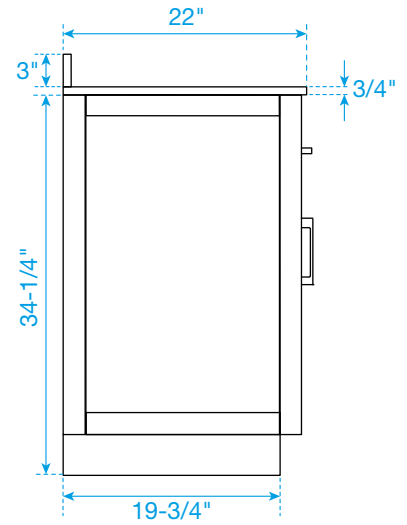

WYNDHAM COLLECTION

TOP VIEW OF VANITY CABINET

*Note: Due to high probability of breakage, the backsplash comes in two pieces, cut from the same piece. All measurements are $\pm 1/4"$.

WC-2626-60-SGL Quartz

WYNDHAM COLLECTION

Note: Side splash is reversible. Due to high probability of breakage, the backsplash comes in two pieces, cut from the same piece. All measurements are $\pm 1/4\text{"}$.

WC-QCI-60-SGL-TOP