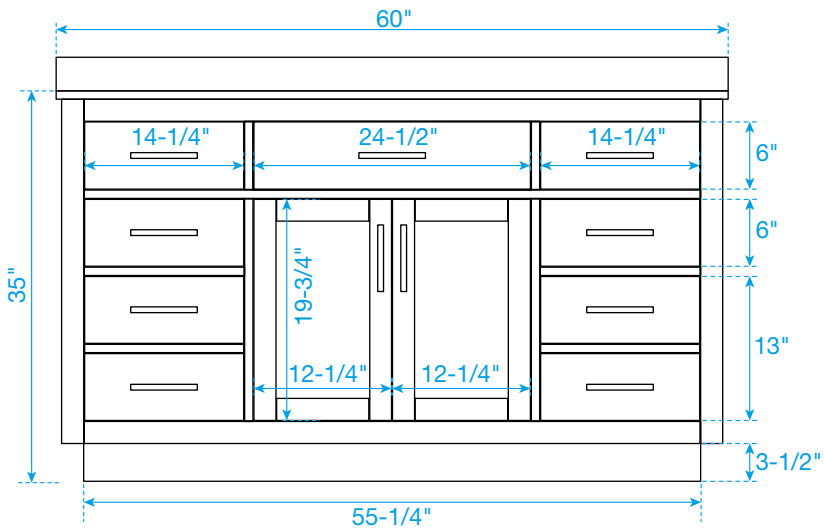

WYNDHAM COLLECTION

TOP VIEW OF VANITY CABINET

*Note: Due to high probability of breakage, the backsplash comes in two pieces, cut from the same piece. All measurements are $\pm 1/4"$.

WC-2626-60-SGL Quartz

WYNDHAM COLLECTION

Note: Side splash is reversible. Due to high probability of breakage, the backsplash comes in two pieces, cut from the same piece. All measurements are $\pm 1/4\text{"}$.

WC-QCI-60-SGL-TOP