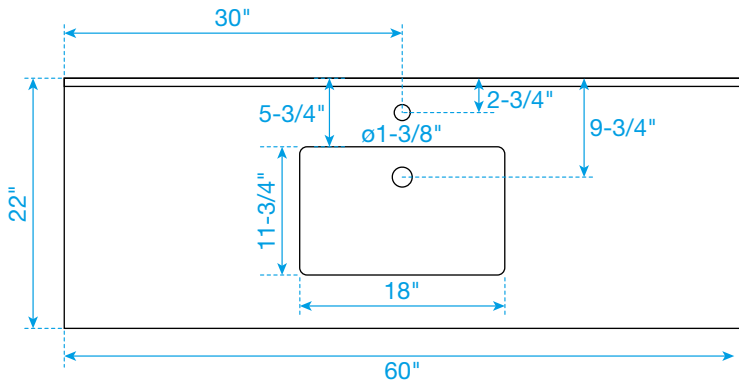

WYNDHAM COLLECTION

TOP VIEW OF VANITY CABINET

*Note: Due to high probability of breakage, the backsplash comes in two pieces, cut from the same piece. All measurements are $\pm 1/4"$.

WC-2626-60-SGL Quartz

WYNDHAM COLLECTION

Note: Side splash is reversible. Due to high probability of breakage, the backsplash comes in two pieces, cut from the same piece. All measurements are $\pm 1/4\text{"}$.

WC-QCI-60-SGL-TOP