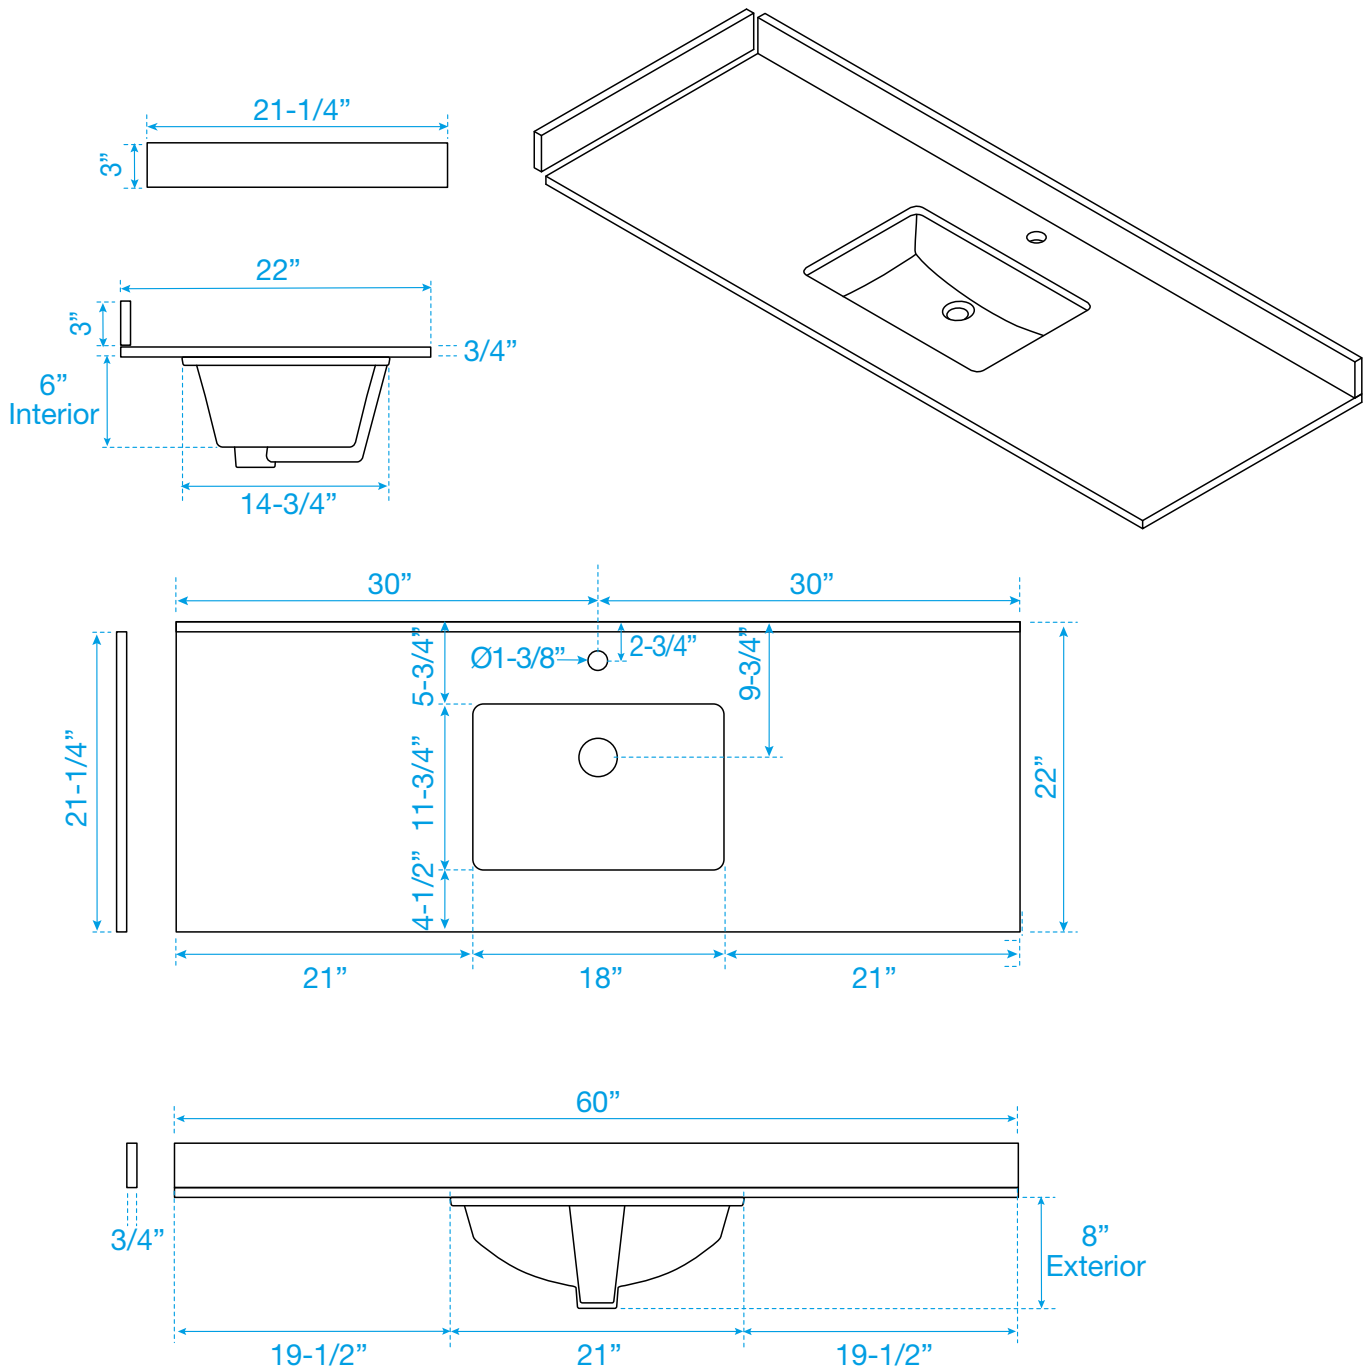

WYNDHAM COLLECTION

TOP VIEW OF VANITY CABINET

*Note: Due to high probability of breakage, the backsplash comes in two pieces, cut from the same piece. All measurements are $\pm 1/4"$.

WC-2626-60-SGL Quartz

WYNDHAM COLLECTION

Note: Side splash is reversible. Due to high probability of breakage, the backsplash comes in two pieces, cut from the same piece. All measurements are $\pm 1/4\text{"}$.

WC-QCI-60-SGL-TOP