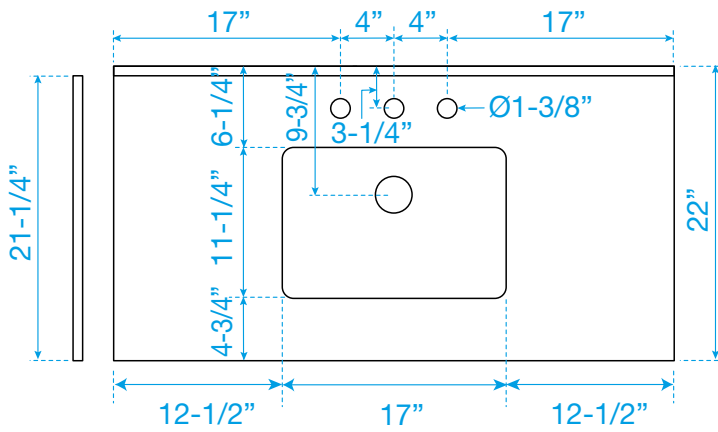

WYNDHAM COLLECTION

TOP VIEW OF VANITY CABINET

*Note: All measurements are $\pm 1/4$ ".

WC-2626-42-SGL Quartz

WYNDHAM COLLECTION

Note: Side splash is reversible. All measurements are $\pm 1/4"$.

WC-QC3-42-SGL-TOP