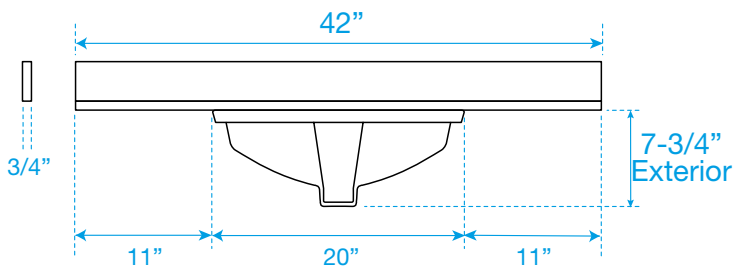

WYNDHAM COLLECTION

TOP VIEW OF VANITY CABINET

*Note: All measurements are $\pm 1/4$ ".

WC-2626-42-SGL Quartz

WYNDHAM COLLECTION

Note: Side splash is reversible. All measurements are $\pm 1/4"$.

WC-QC3-42-SGL-TOP