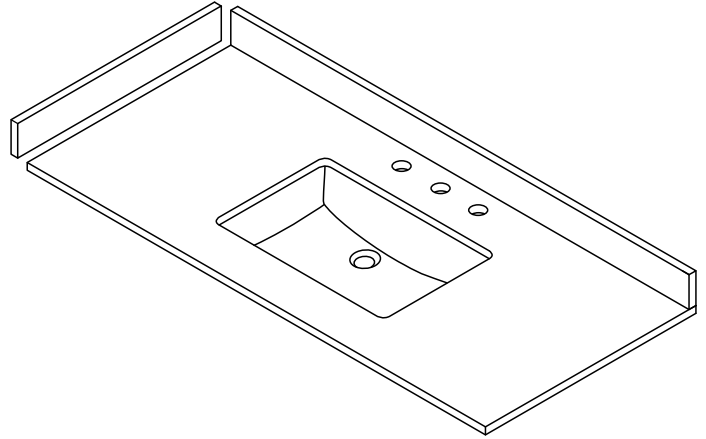

WYNDHAM COLLECTION

TOP VIEW OF VANITY CABINET

*Note: All measurements are $\pm 1/4$ ".

WC-2626-42-SGL Quartz

WYNDHAM COLLECTION

Note: Side splash is reversible. All measurements are $\pm 1/4"$.

WC-QC3-42-SGL-TOP