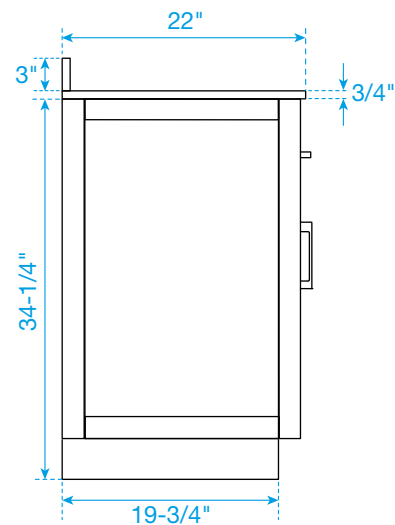

WYNDHAM COLLECTION

TOP VIEW OF VANITY CABINET

*Note: All measurements are $\pm 1/4$ ".

WC-2626-42-SGL Quartz

WYNDHAM COLLECTION

Note: Side splash is reversible. All measurements are $\pm 1/4"$.

WC-QC3-42-SGL-TOP