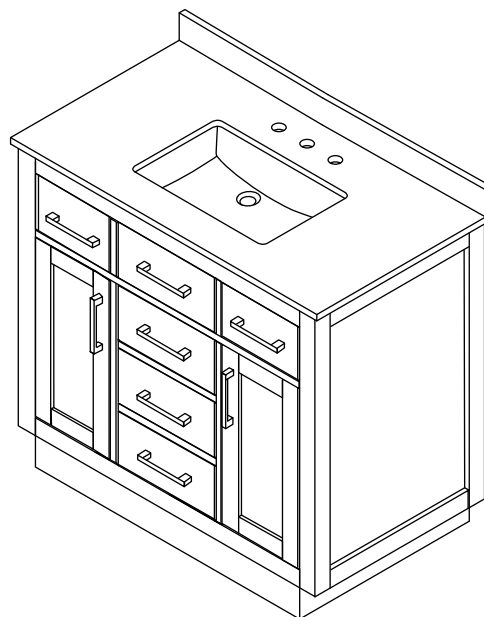

WYNDHAM COLLECTION

TOP VIEW OF VANITY CABINET

*Note: All measurements are $\pm 1/4$ ".

WC-2626-42-SGL Quartz

WYNDHAM COLLECTION

Note: Side splash is reversible. All measurements are $\pm 1/4"$.

WC-QC3-42-SGL-TOP