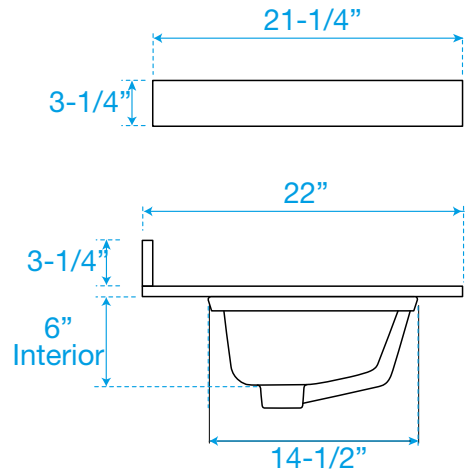

WYNDHAM COLLECTION

TOP VIEW OF VANITY CABINET

*Note: All measurements are $\pm 1/4$ ".

WC-2626-42-SGL Quartz

WYNDHAM COLLECTION

Note: Side splash is reversible. All measurements are $\pm 1/4"$.

WC-QC3-42-SGL-TOP