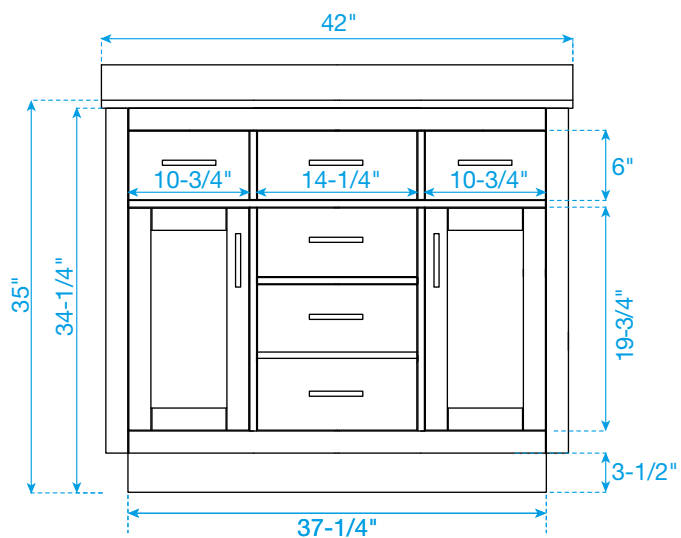

WYNDHAM COLLECTION

TOP VIEW OF VANITY CABINET

*Note: All measurements are $\pm 1/4$ ".

WC-2626-42-SGL Quartz

WYNDHAM COLLECTION

Note: Side splash is reversible. All measurements are $\pm 1/4"$.

WC-QC3-42-SGL-TOP