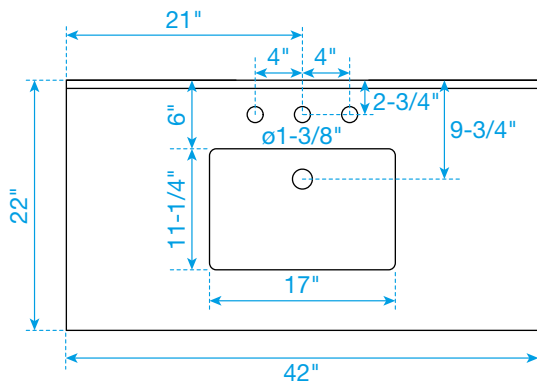

WYNDHAM COLLECTION

TOP VIEW OF VANITY CABINET

*Note: All measurements are $\pm 1/4$ ".

WC-2626-42-SGL Quartz

WYNDHAM COLLECTION

Note: Side splash is reversible. All measurements are $\pm 1/4"$.

WC-QC3-42-SGL-TOP