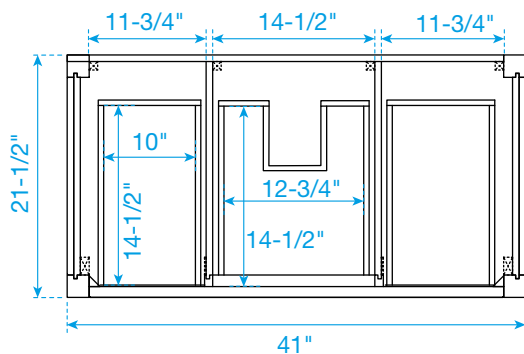

WYNDHAM COLLECTION

TOP VIEW OF VANITY CABINET

*Note: All measurements are $\pm 1/4$ ".

WC-2626-42-SGL Quartz

WYNDHAM COLLECTION

Note: Side splash is reversible. All measurements are $\pm 1/4"$.

WC-QC3-42-SGL-TOP