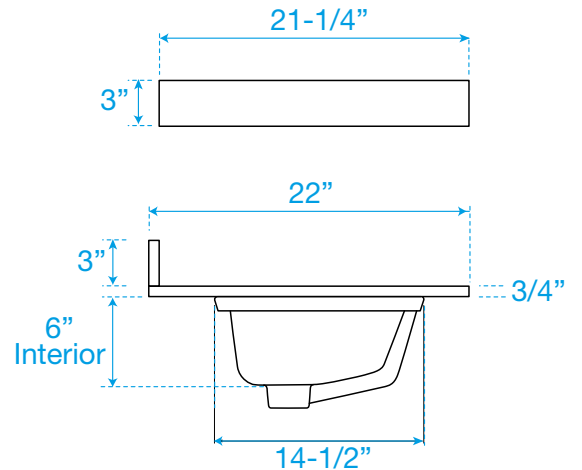

WYNDHAM COLLECTION

TOP VIEW OF VANITY CABINET

*Note: All measurements are $\pm 1/4"$.

WC-2626-42-SGL Quartz

WYNDHAM COLLECTION

Note: Side splash is reversible. All measurements are $\pm 1/4$ ".

WC-QCI-42-SGL-TOP