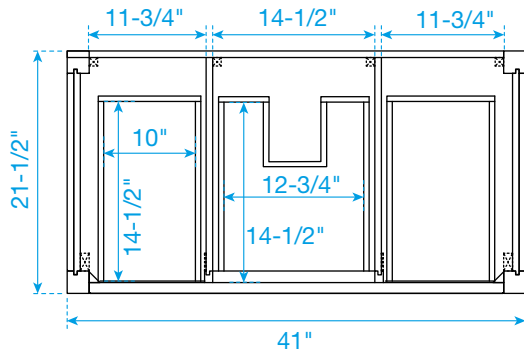

WYNDHAM COLLECTION

TOP VIEW OF VANITY CABINET

*Note: All measurements are $\pm 1/4"$.

WC-2626-42-SGL Quartz

WYNDHAM COLLECTION

Note: Side splash is reversible. All measurements are $\pm 1/4$ ".

WC-QCI-42-SGL-TOP