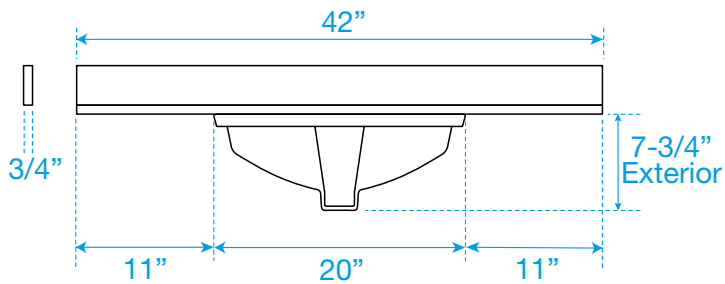

WYNDHAM COLLECTION

TOP VIEW OF VANITY CABINET

*Note: All measurements are $\pm 1/4"$.

WC-2626-42-SGL Quartz

WYNDHAM COLLECTION

Note: Side splash is reversible. All measurements are $\pm 1/4$ ".

WC-QCI-42-SGL-TOP