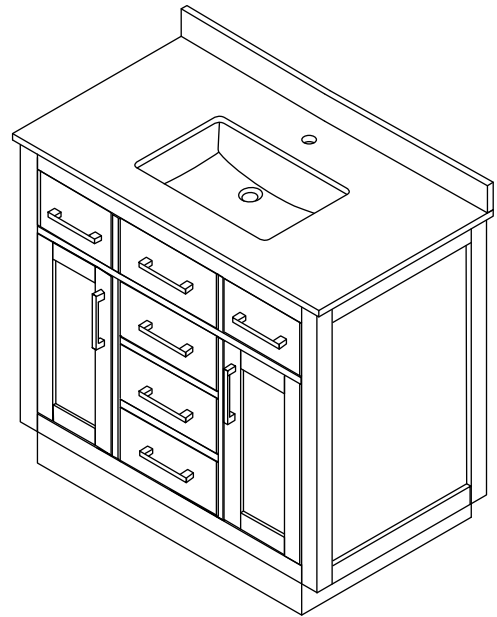

WYNDHAM COLLECTION

TOP VIEW OF VANITY CABINET

*Note: All measurements are $\pm 1/4"$.

WC-2626-42-SGL Quartz

WYNDHAM COLLECTION

Note: Side splash is reversible. All measurements are $\pm 1/4$ ".

WC-QCI-42-SGL-TOP