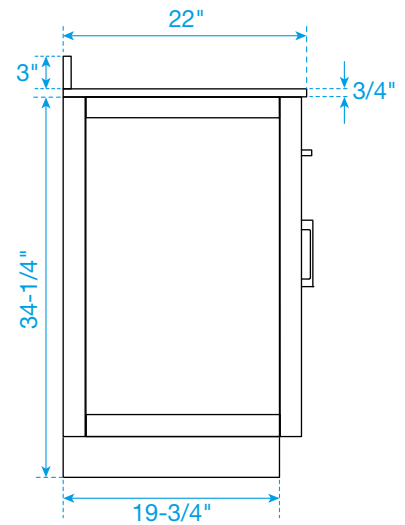

WYNDHAM COLLECTION

TOP VIEW OF VANITY CABINET

*Note: All measurements are $\pm 1/4"$.

WC-2626-42-SGL Quartz

WYNDHAM COLLECTION

Note: Side splash is reversible. All measurements are $\pm 1/4$ ".

WC-QCI-42-SGL-TOP