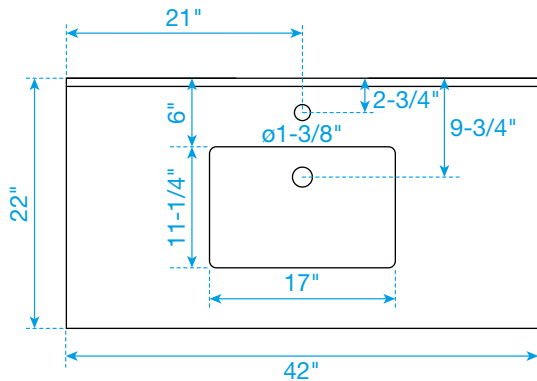

WYNDHAM COLLECTION

TOP VIEW OF VANITY CABINET

*Note: All measurements are $\pm 1/4"$.

WC-2626-42-SGL Quartz

WYNDHAM COLLECTION

Note: Side splash is reversible. All measurements are $\pm 1/4$ ".

WC-QCI-42-SGL-TOP