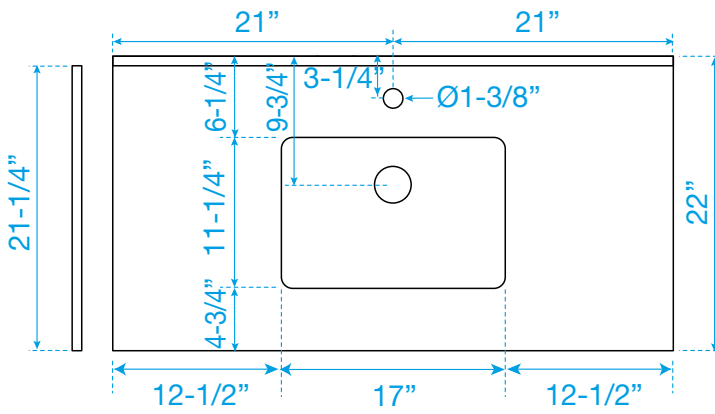

WYNDHAM COLLECTION

TOP VIEW OF VANITY CABINET

*Note: All measurements are $\pm 1/4"$.

WC-2626-42-SGL Quartz

WYNDHAM COLLECTION

Note: Side splash is reversible. All measurements are $\pm 1/4$ ".

WC-QCI-42-SGL-TOP