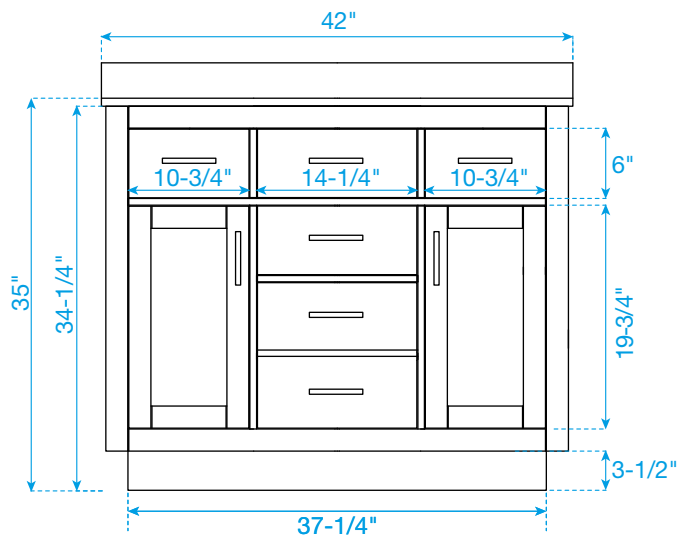

WYNDHAM COLLECTION

TOP VIEW OF VANITY CABINET

*Note: All measurements are $\pm 1/4"$.

WC-2626-42-SGL Quartz

WYNDHAM COLLECTION

Note: Side splash is reversible. All measurements are $\pm 1/4$ ".

WC-QCI-42-SGL-TOP