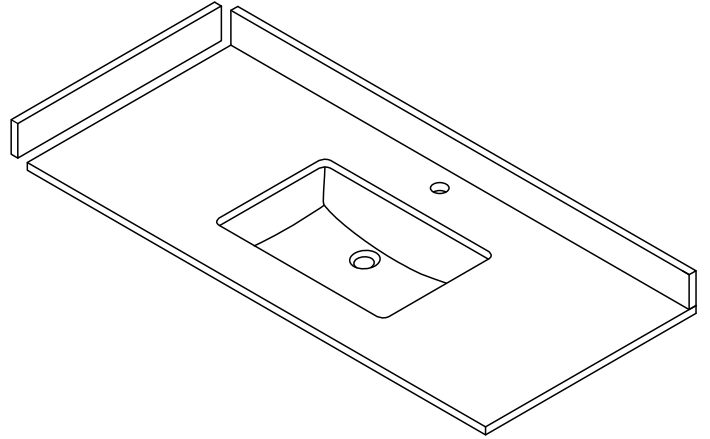

WYNDHAM COLLECTION

TOP VIEW OF VANITY CABINET

*Note: All measurements are $\pm 1/4"$.

WC-2626-42-SGL Quartz

WYNDHAM COLLECTION

Note: Side splash is reversible. All measurements are $\pm 1/4$ ".

WC-QCI-42-SGL-TOP