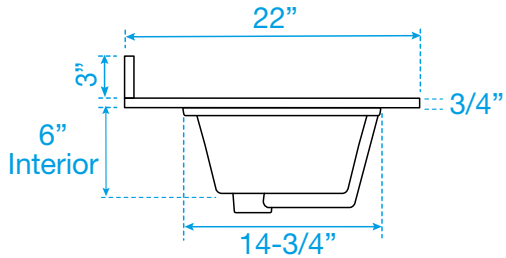

# WYNDHAM COLLECTION

TOP VIEW OF VANITY CABINET

\*Note: Due to high probability of breakage, the backsplash comes in two pieces, cut from the same piece. All measurements are  $\pm 1/4$ "

# WYNDHAM COLLECTION

Note: Side splash is reversible. Due to high probability of breakage, the backsplash comes in two pieces, cut from the same piece. All measurements are  $\pm 1/4"$ .

WC-QC3-80-DBL-TOP