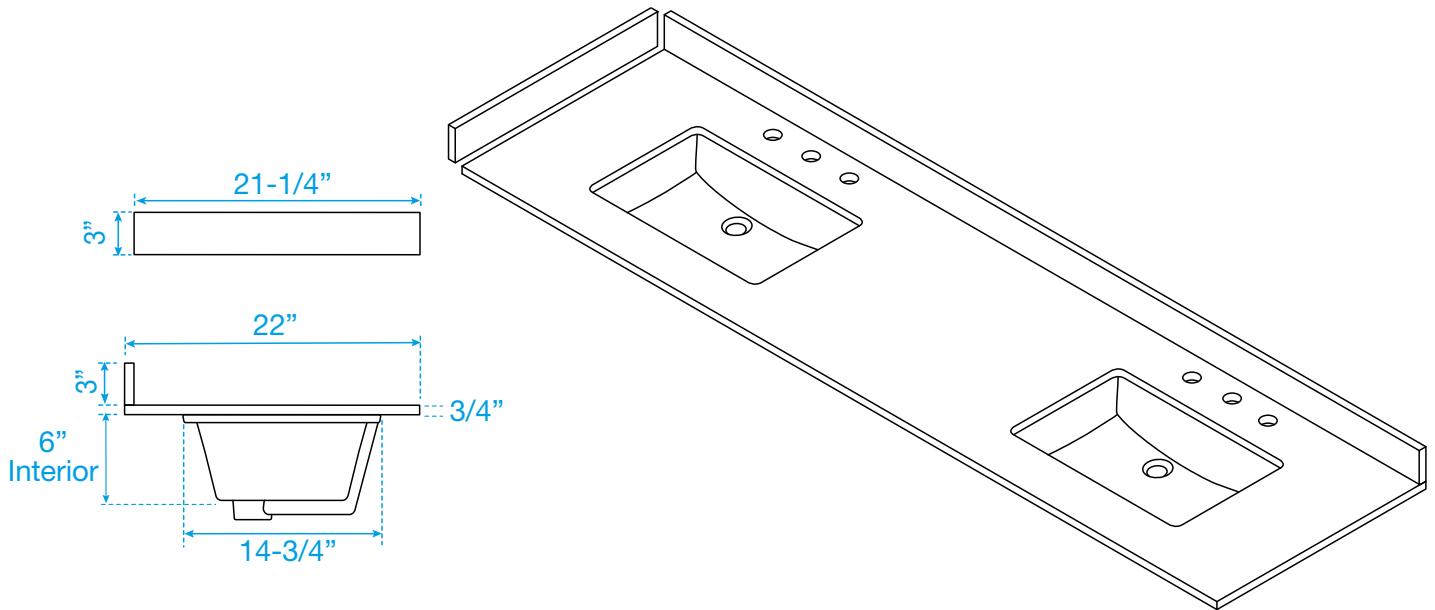

# WYNDHAM COLLECTION

TOP VIEW OF VANITY CABINET

\*Note: Due to high probability of breakage, the backsplash comes in two pieces, cut from the same piece. All measurements are  $\pm 1/4$ "

# WC-2828-80-DBL Quartz

# WYNDHAM COLLECTION

Note: Side splash is reversible. Due to high probability of breakage, the backsplash comes in two pieces, cut from the same piece. All measurements are  $\pm 1/4"$ .

WC-QC3-80-DBL-TOP