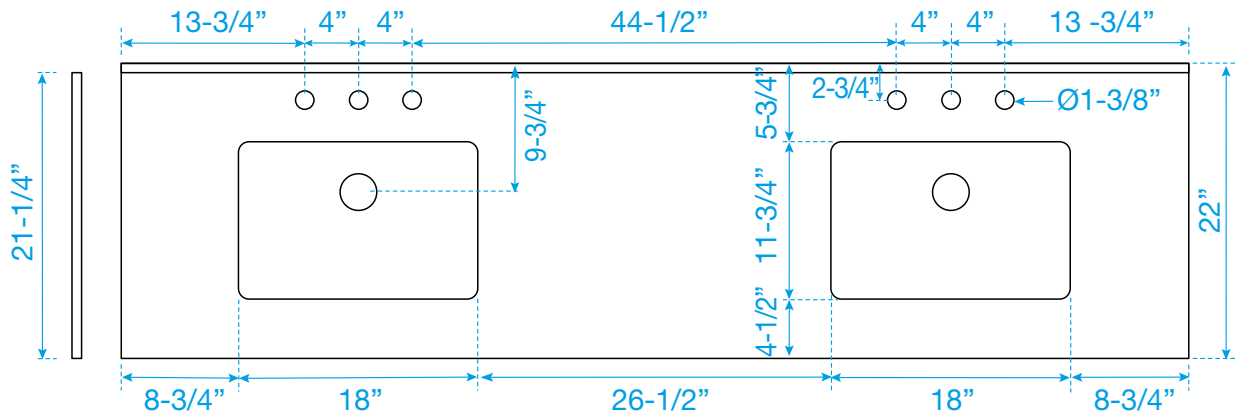

# WYNDHAM COLLECTION

TOP VIEW OF VANITY CABINET

\*Note: Due to high probability of breakage, the backsplash comes in two pieces, cut from the same piece. All measurements are  $\pm 1/4$ "

# WYNDHAM COLLECTION

Note: Side splash is reversible. Due to high probability of breakage, the backsplash comes in two pieces, cut from the same piece. All measurements are  $\pm 1/4"$ .

WC-QC3-80-DBL-TOP