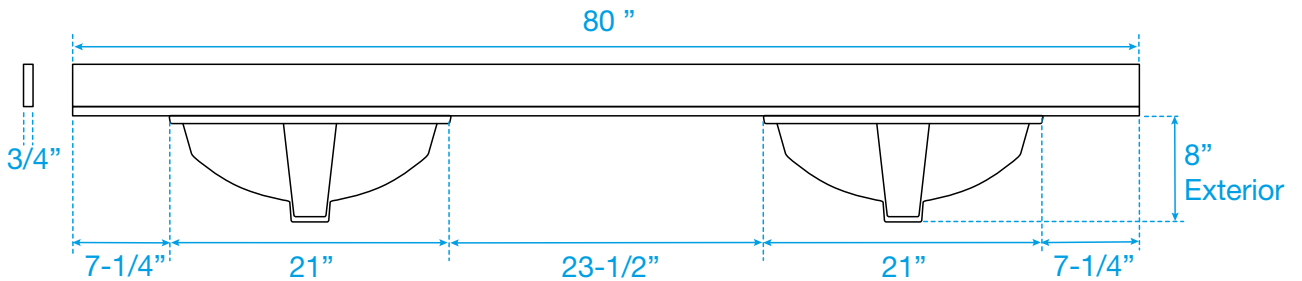

# WYNDHAM COLLECTION

TOP VIEW OF VANITY CABINET

\*Note: Due to high probability of breakage, the backsplash comes in two pieces, cut from the same piece. All measurements are  $\pm 1/4$ "

# WYNDHAM COLLECTION

Note: Side splash is reversible. Due to high probability of breakage, the backsplash comes in two pieces, cut from the same piece. All measurements are  $\pm 1/4"$ .

WC-QC3-80-DBL-TOP