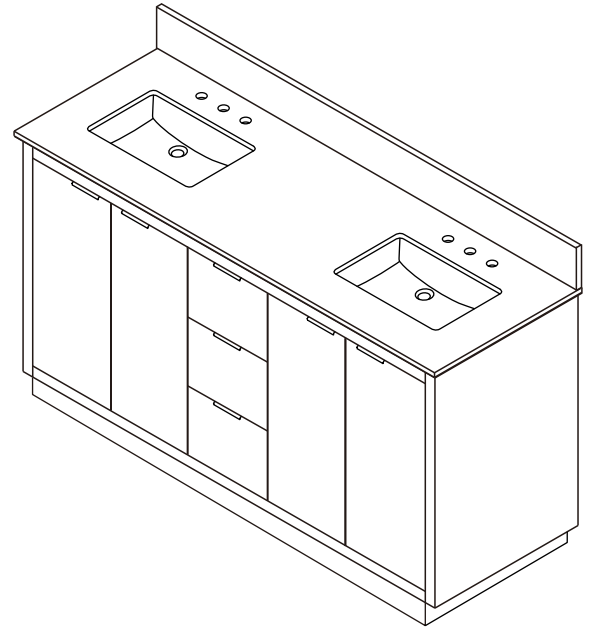

# WYNDHAM COLLECTION

TOP VIEW OF VANITY CABINET

\*Note: Due to high probability of breakage, the backsplash comes in two pieces, cut from the same piece. All measurements are  $\pm 1/4$ "

# WC-2828-80-DBL Quartz

# WYNDHAM COLLECTION

Note: Side splash is reversible. Due to high probability of breakage, the backsplash comes in two pieces, cut from the same piece. All measurements are  $\pm 1/4"$ .

WC-QC3-80-DBL-TOP