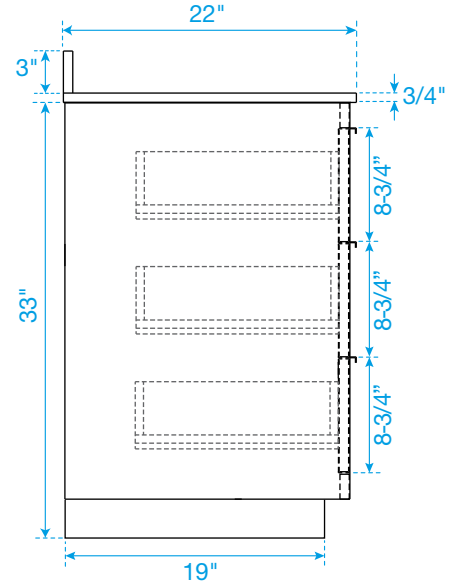

# WYNDHAM COLLECTION

TOP VIEW OF VANITY CABINET

\*Note: Due to high probability of breakage, the backsplash comes in two pieces, cut from the same piece. All measurements are  $\pm 1/4$ "

# WC-2828-80-DBL Quartz

# WYNDHAM COLLECTION

Note: Side splash is reversible. Due to high probability of breakage, the backsplash comes in two pieces, cut from the same piece. All measurements are  $\pm 1/4"$ .

WC-QC3-80-DBL-TOP