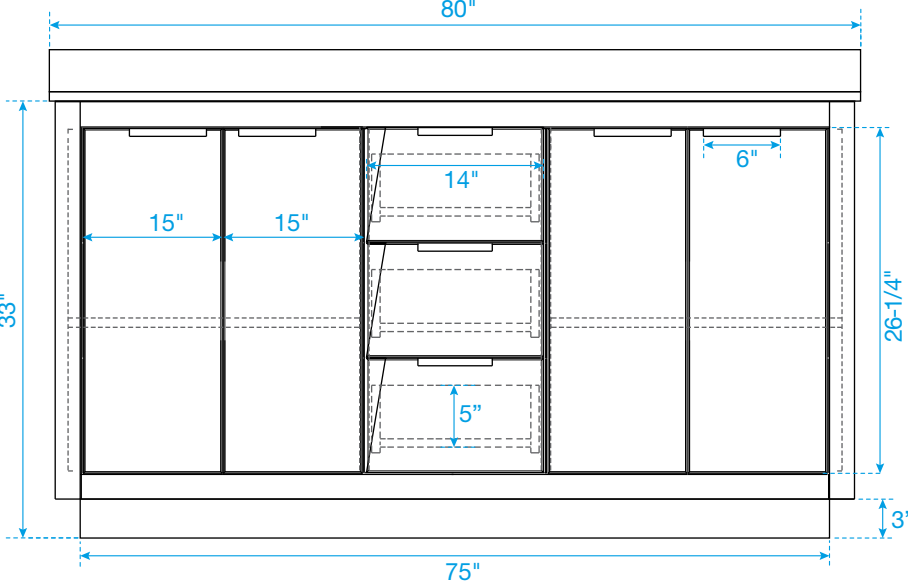

# WYNDHAM COLLECTION

TOP VIEW OF VANITY CABINET

\*Note: Due to high probability of breakage, the backsplash comes in two pieces, cut from the same piece. All measurements are  $\pm 1/4$ "

# WC-2828-80-DBL Quartz

# WYNDHAM COLLECTION

Note: Side splash is reversible. Due to high probability of breakage, the backsplash comes in two pieces, cut from the same piece. All measurements are  $\pm 1/4"$ .

WC-QC3-80-DBL-TOP