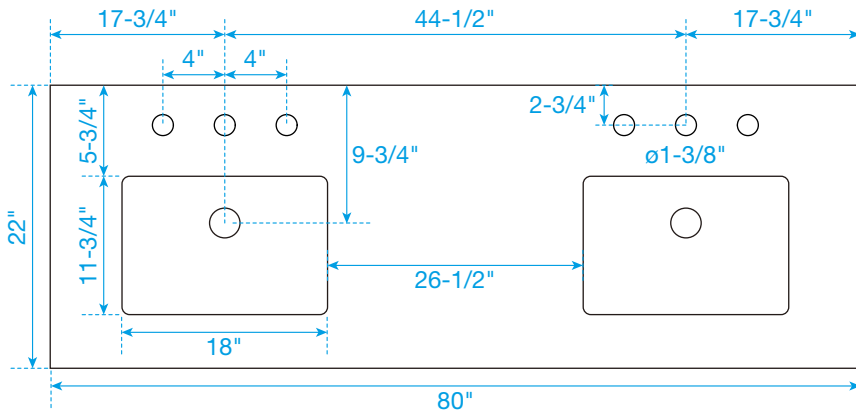

# WYNDHAM COLLECTION

TOP VIEW OF VANITY CABINET

\*Note: Due to high probability of breakage, the backsplash comes in two pieces, cut from the same piece. All measurements are  $\pm 1/4$ "

# WYNDHAM COLLECTION

Note: Side splash is reversible. Due to high probability of breakage, the backsplash comes in two pieces, cut from the same piece. All measurements are  $\pm 1/4"$ .

WC-QC3-80-DBL-TOP