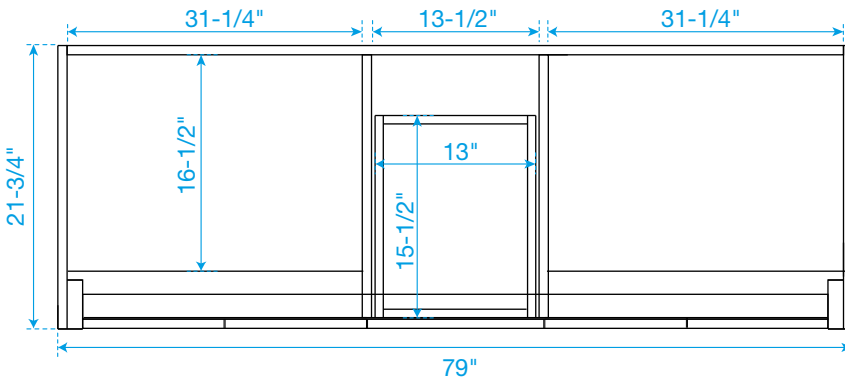

# WYNDHAM COLLECTION

TOP VIEW OF VANITY CABINET

\*Note: Due to high probability of breakage, the backsplash comes in two pieces, cut from the same piece. All measurements are  $\pm 1/4$ "

# WYNDHAM COLLECTION

Note: Side splash is reversible. Due to high probability of breakage, the backsplash comes in two pieces, cut from the same piece. All measurements are  $\pm 1/4"$ .

WC-QC3-80-DBL-TOP