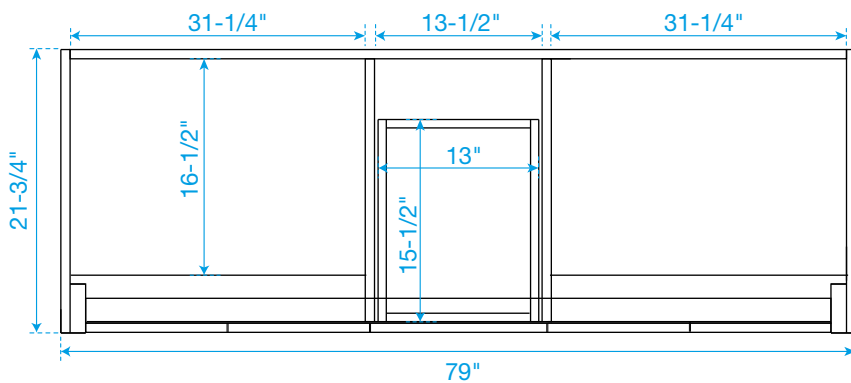

WYNDHAM COLLECTION

TOP VIEW OF VANITY CABINET

*Note: Due to high probability of breakage, the backsplash comes in two pieces, cut from the same piece. All measurements are $\pm 1/4"$.

WC-2828-80-DBL Quartz

WYNDHAM COLLECTION

Note: Side splash is reversible. Due to high probability of breakage, the backsplash comes in two pieces, cut from the same piece. All measurements are $\pm \frac{1}{4}"$.

WC-QC1-80-DBL-TOP