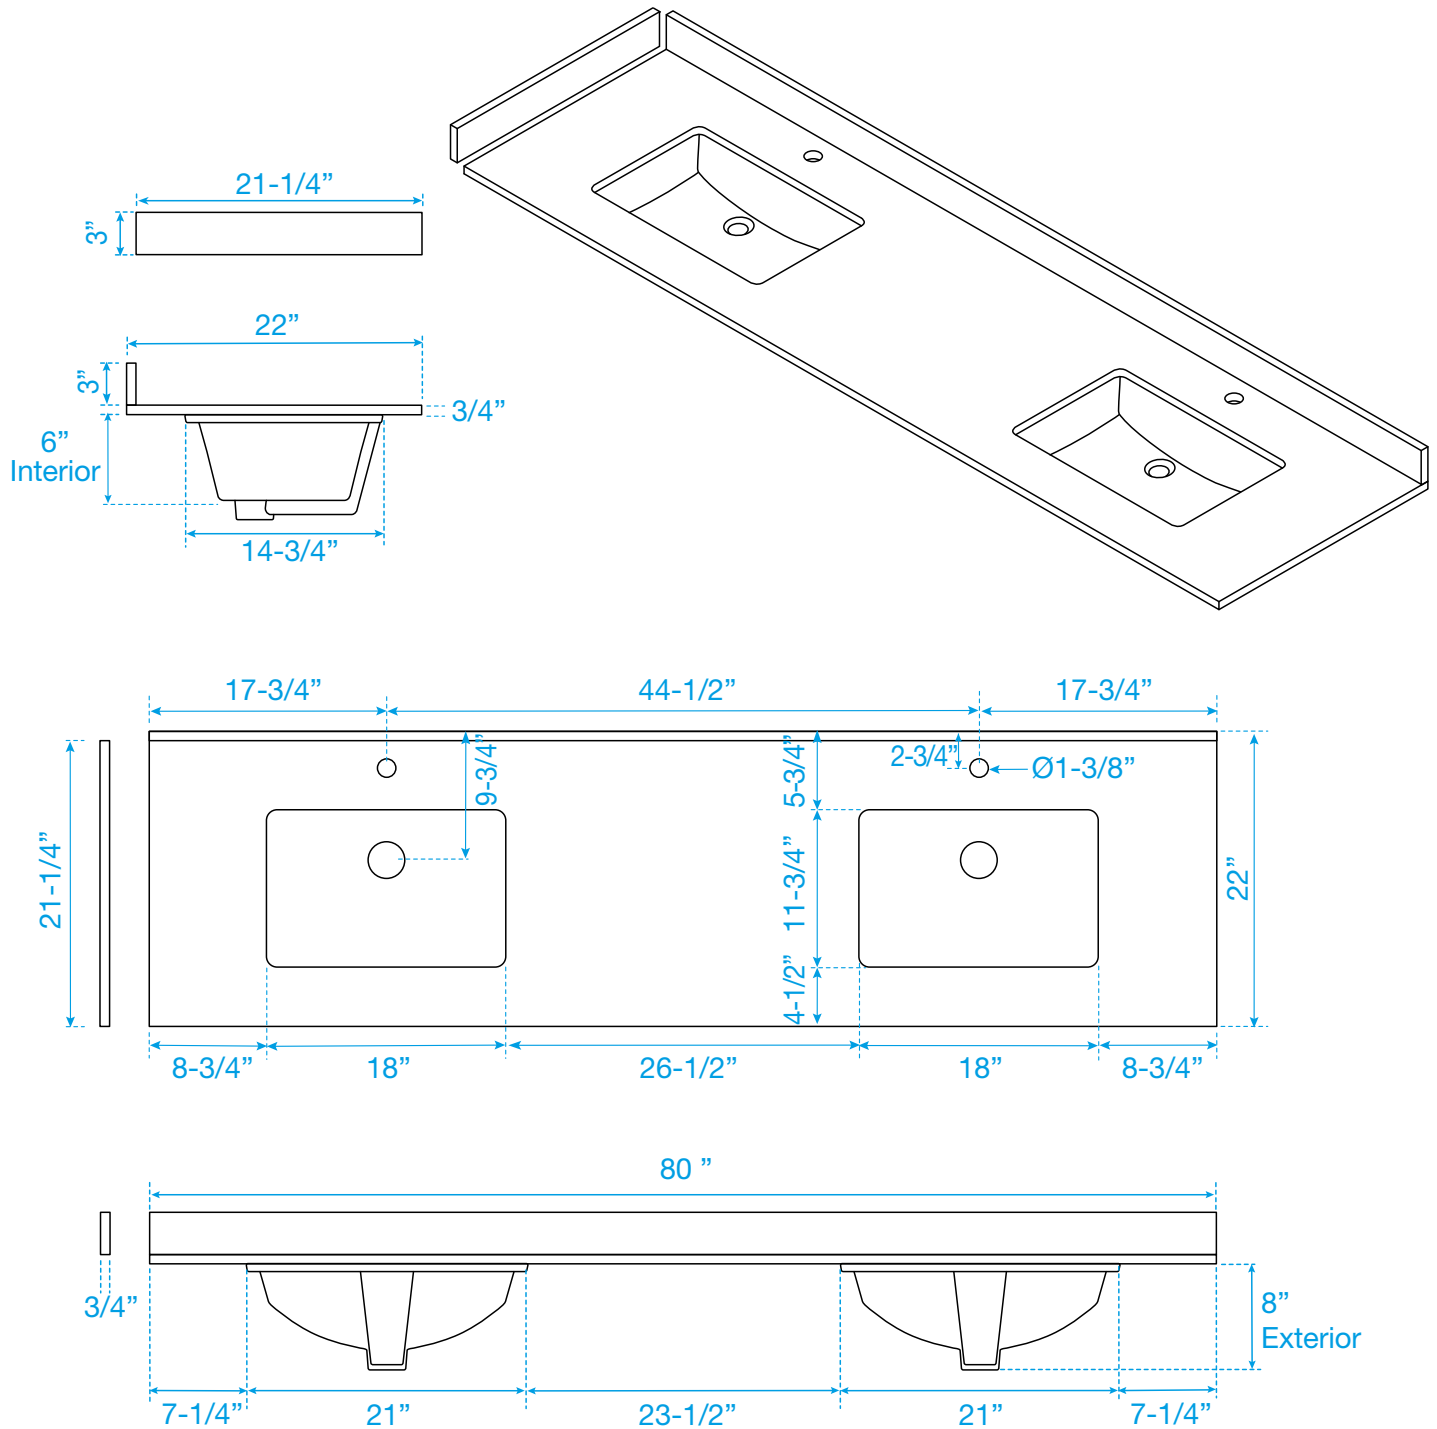

WYNDHAM COLLECTION

TOP VIEW OF VANITY CABINET

*Note: Due to high probability of breakage, the backsplash comes in two pieces, cut from the same piece. All measurements are $\pm 1/4"$.

WC-2828-80-DBL Quartz

WYNDHAM COLLECTION

Note: Side splash is reversible. Due to high probability of breakage, the backsplash comes in two pieces, cut from the same piece. All measurements are $\pm \frac{1}{4}"$.

WC-QC1-80-DBL-TOP