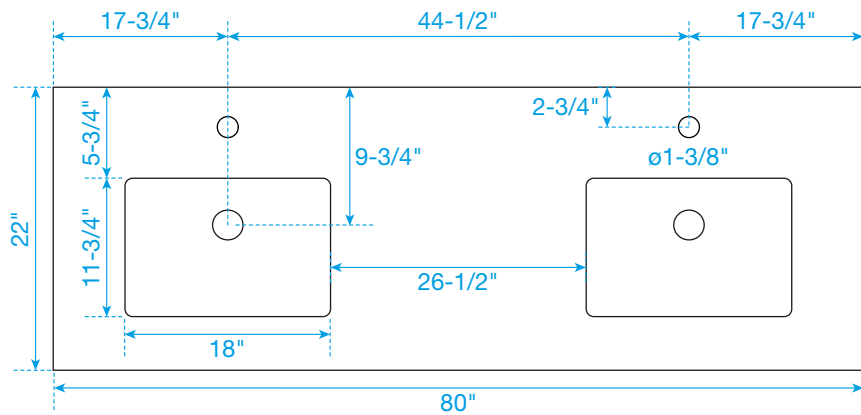

WYNDHAM COLLECTION

TOP VIEW OF VANITY CABINET

*Note: Due to high probability of breakage, the backsplash comes in two pieces, cut from the same piece. All measurements are $\pm 1/4"$.

WC-2828-80-DBL Quartz

WYNDHAM COLLECTION

Note: Side splash is reversible. Due to high probability of breakage, the backsplash comes in two pieces, cut from the same piece. All measurements are $\pm \frac{1}{4}"$.

WC-QC1-80-DBL-TOP