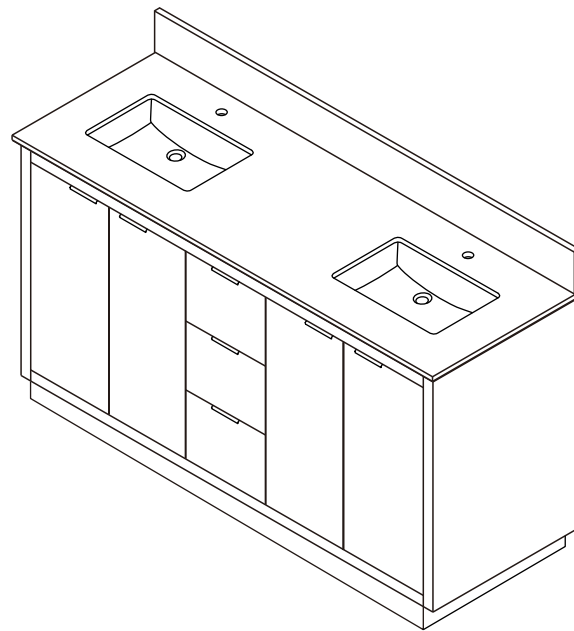

WYNDHAM COLLECTION

TOP VIEW OF VANITY CABINET

*Note: Due to high probability of breakage, the backsplash comes in two pieces, cut from the same piece. All measurements are $\pm 1/4"$.

WC-2828-80-DBL Quartz

WYNDHAM COLLECTION

Note: Side splash is reversible. Due to high probability of breakage, the backsplash comes in two pieces, cut from the same piece. All measurements are $\pm \frac{1}{4}"$.

WC-QC1-80-DBL-TOP