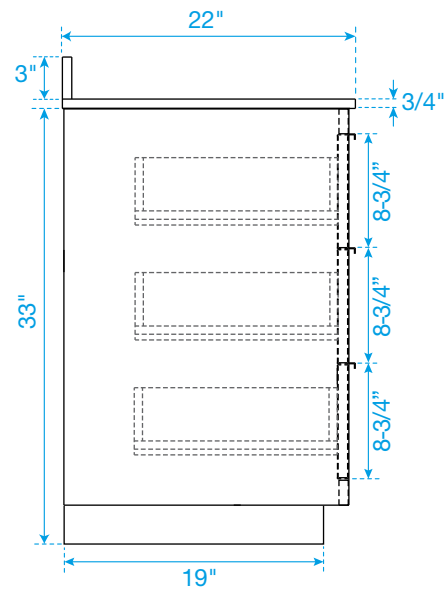

WYNDHAM COLLECTION

TOP VIEW OF VANITY CABINET

*Note: Due to high probability of breakage, the backsplash comes in two pieces, cut from the same piece. All measurements are $\pm 1/4"$.

WC-2828-80-DBL Quartz

WYNDHAM COLLECTION

Note: Side splash is reversible. Due to high probability of breakage, the backsplash comes in two pieces, cut from the same piece. All measurements are $\pm \frac{1}{4}"$.

WC-QC1-80-DBL-TOP