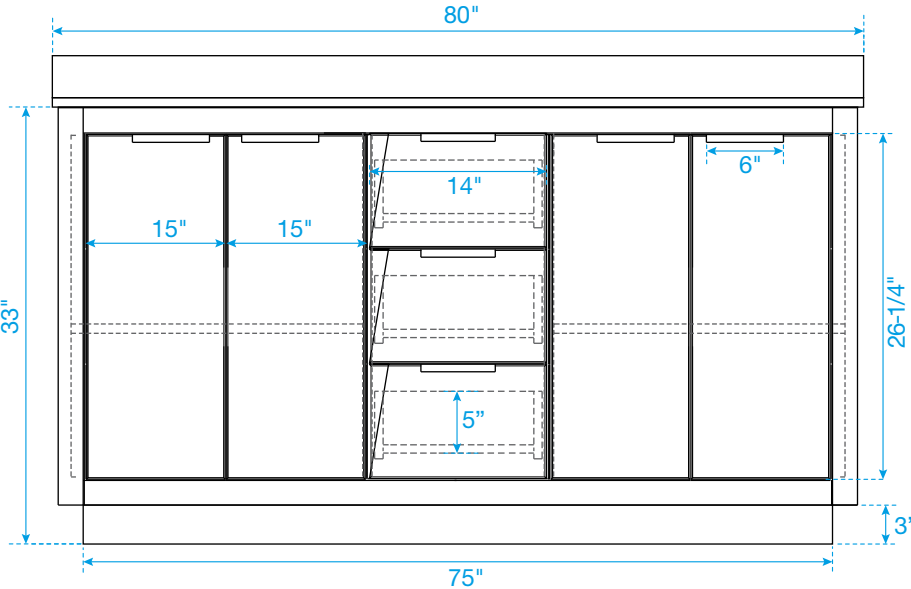

WYNDHAM COLLECTION

TOP VIEW OF VANITY CABINET

*Note: Due to high probability of breakage, the backsplash comes in two pieces, cut from the same piece. All measurements are $\pm 1/4"$.

WC-2828-80-DBL Quartz

WYNDHAM COLLECTION

Note: Side splash is reversible. Due to high probability of breakage, the backsplash comes in two pieces, cut from the same piece. All measurements are $\pm \frac{1}{4}"$.

WC-QC1-80-DBL-TOP