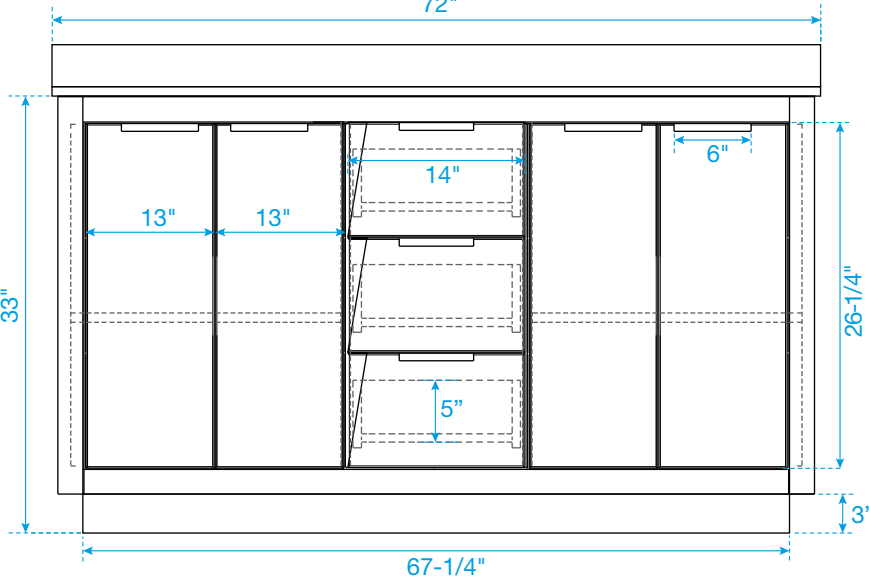

# WYNDHAM COLLECTION

TOP VIEW OF VANITY CABINET

\*Note: Due to high probability of breakage, the backsplash comes in two pieces, cut from the same piece. All measurements are  $\pm 1/4''$ .

WC-2828-72-DBL  
Quartz

# WYNDHAM COLLECTION

Note: Side splash is reversible. Due to high probability of breakage, the backsplash comes in two pieces, cut from the same piece. All measurements are  $\pm 1/4"$ .

WC-QC3-72-DBL-TOP