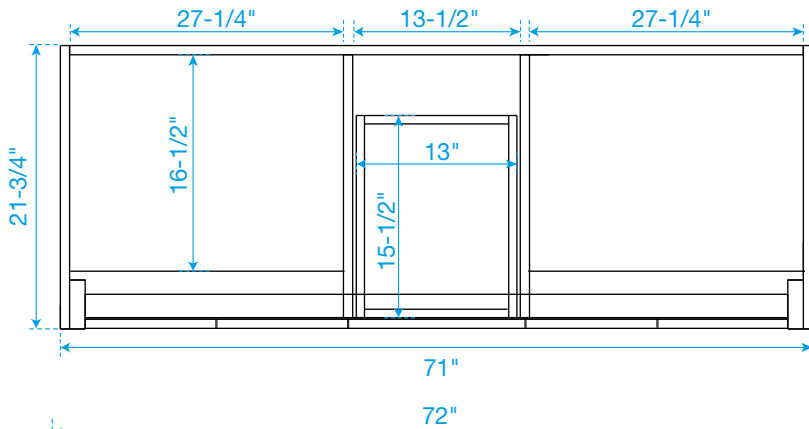

# WYNDHAM COLLECTION

TOP VIEW OF VANITY CABINET

\*Note: Due to high probability of breakage, the backsplash comes in two pieces, cut from the same piece. All measurements are  $\pm 1/4''$ .

WC-2828-72-DBL  
Quartz

# WYNDHAM COLLECTION

Note: Side splash is reversible. Due to high probability of breakage, the backsplash comes in two pieces, cut from the same piece. All measurements are  $\pm 1/4"$ .

WC-QC3-72-DBL-TOP