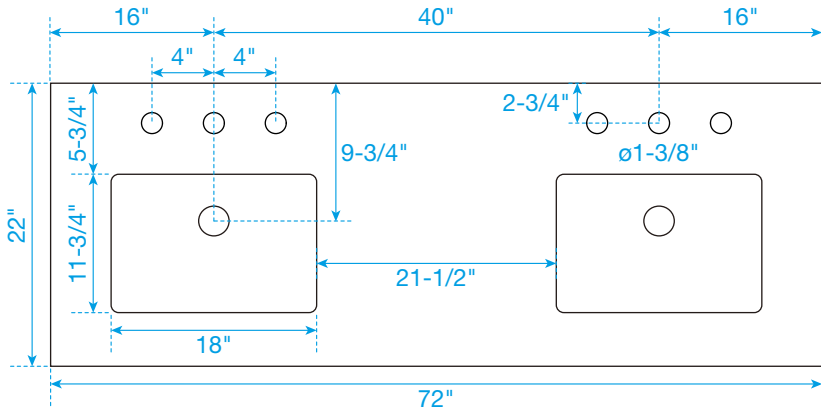

# WYNDHAM COLLECTION

TOP VIEW OF VANITY CABINET

\*Note: Due to high probability of breakage, the backsplash comes in two pieces, cut from the same piece. All measurements are  $\pm 1/4''$ .

WC-2828-72-DBL  
Quartz

# WYNDHAM COLLECTION

Note: Side splash is reversible. Due to high probability of breakage, the backsplash comes in two pieces, cut from the same piece. All measurements are  $\pm 1/4"$ .

WC-QC3-72-DBL-TOP