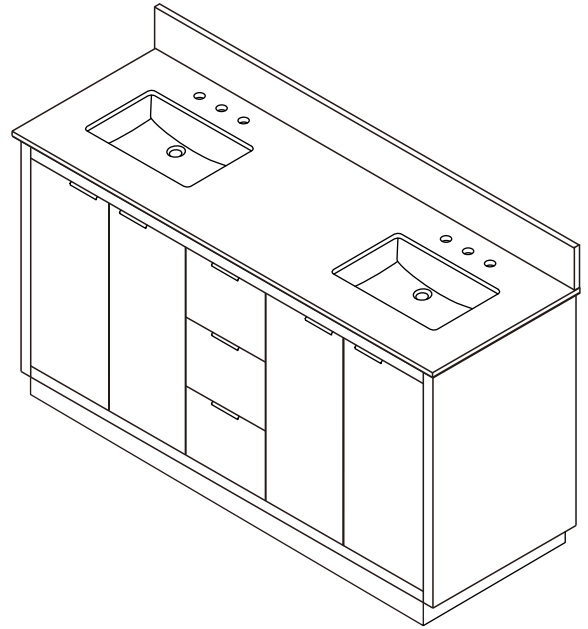

# WYNDHAM COLLECTION

TOP VIEW OF VANITY CABINET

\*Note: Due to high probability of breakage, the backsplash comes in two pieces, cut from the same piece. All measurements are  $\pm 1/4''$ .

WC-2828-72-DBL  
Quartz

# WYNDHAM COLLECTION

Note: Side splash is reversible. Due to high probability of breakage, the backsplash comes in two pieces, cut from the same piece. All measurements are  $\pm 1/4"$ .

WC-QC3-72-DBL-TOP