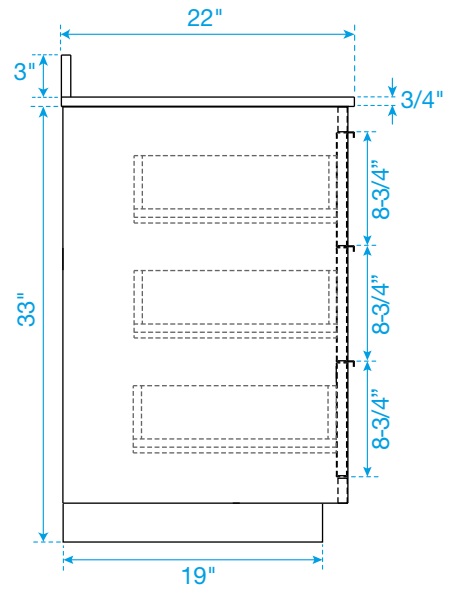

# WYNDHAM COLLECTION

TOP VIEW OF VANITY CABINET

\*Note: Due to high probability of breakage, the backsplash comes in two pieces, cut from the same piece. All measurements are  $\pm 1/4''$ .

WC-2828-72-DBL  
Quartz

# WYNDHAM COLLECTION

Note: Side splash is reversible. Due to high probability of breakage, the backsplash comes in two pieces, cut from the same piece. All measurements are  $\pm 1/4"$ .

WC-QC3-72-DBL-TOP