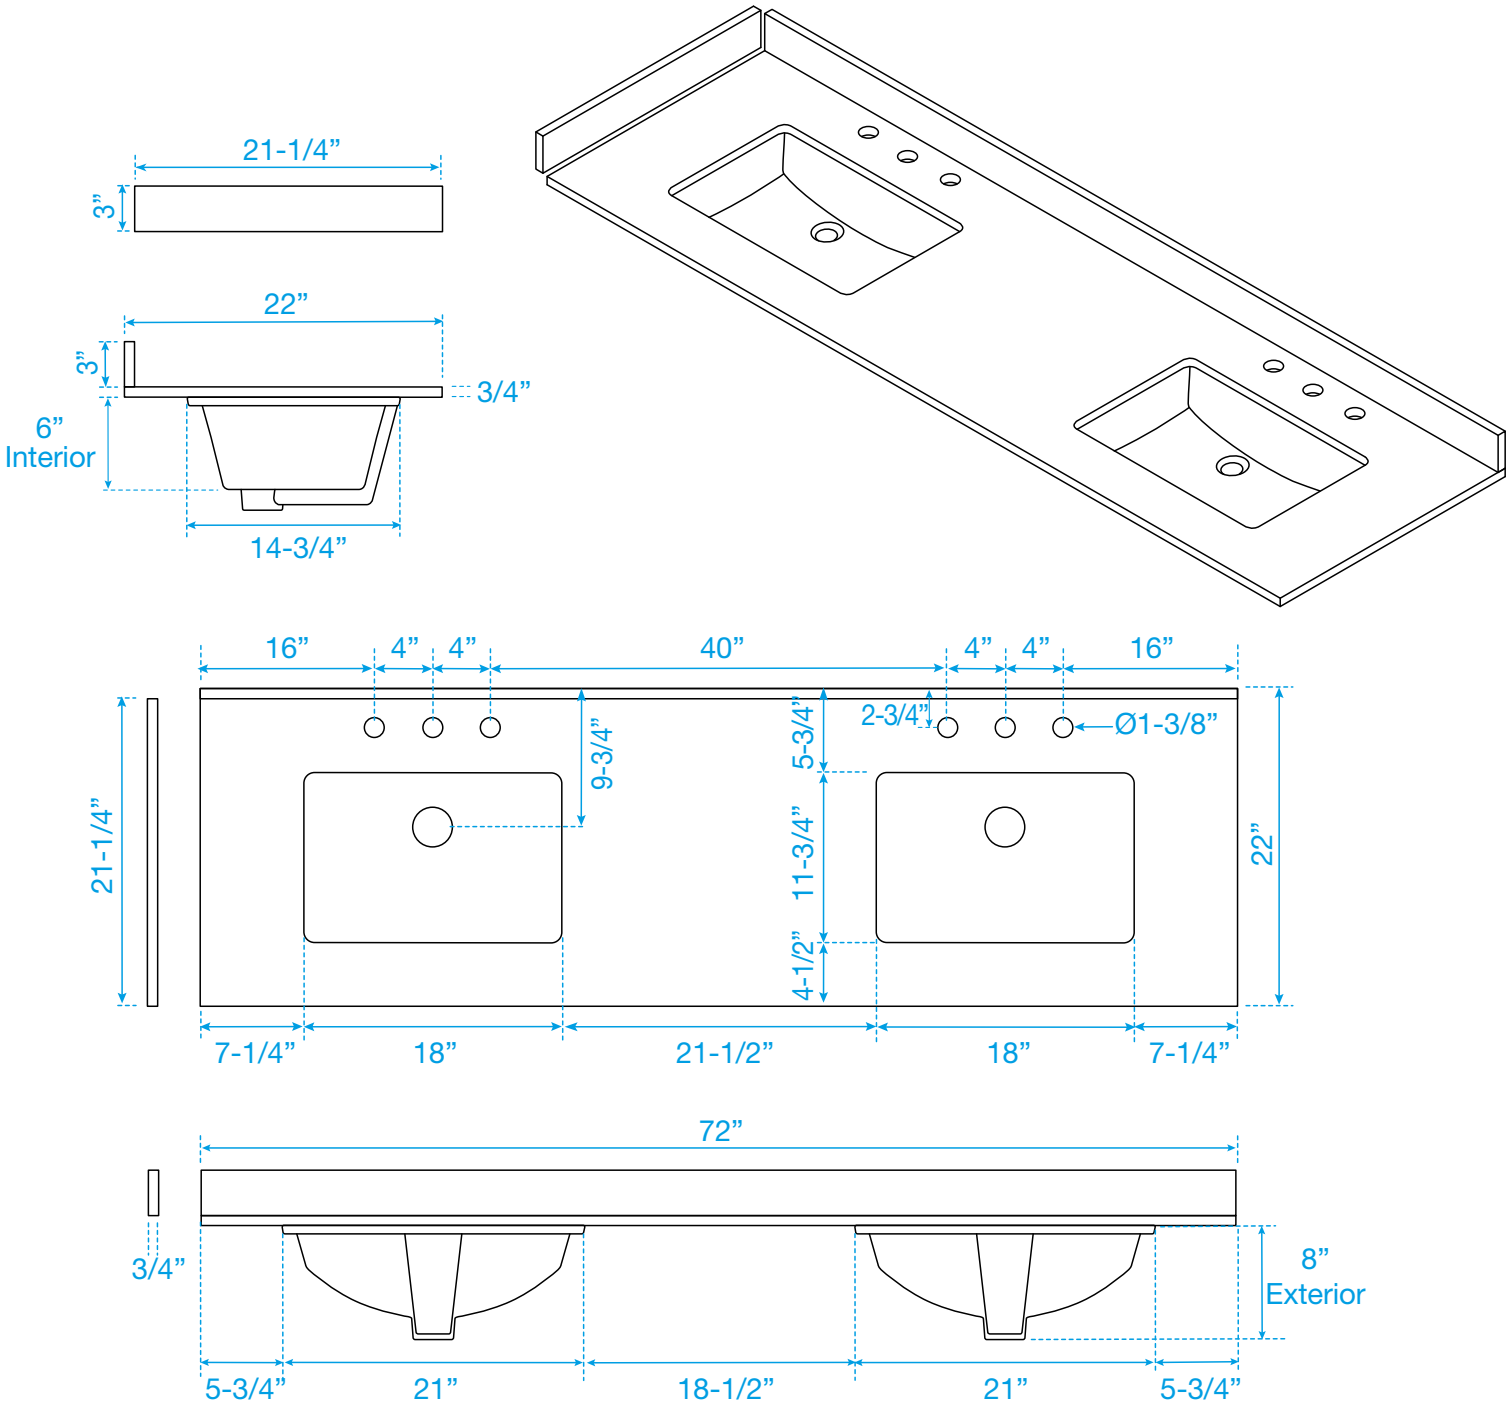

# WYNDHAM COLLECTION

TOP VIEW OF VANITY CABINET

\*Note: Due to high probability of breakage, the backsplash comes in two pieces, cut from the same piece. All measurements are  $\pm 1/4''$ .

WC-2828-72-DBL  
Quartz

# WYNDHAM COLLECTION

Note: Side splash is reversible. Due to high probability of breakage, the backsplash comes in two pieces, cut from the same piece. All measurements are  $\pm 1/4"$ .

WC-QC3-72-DBL-TOP