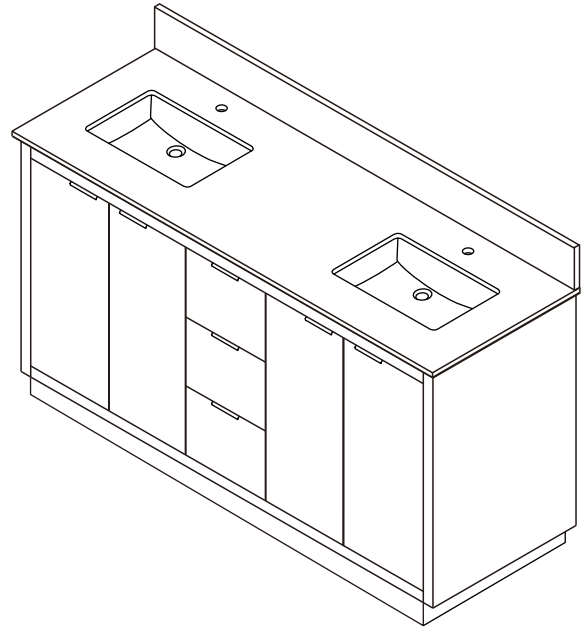

WYNDHAM COLLECTION

TOP VIEW OF VANITY CABINET

*Note: Due to high probability of breakage, the backsplash comes in two pieces, cut from the same piece. All measurements are $\pm 1/4$ ".

WC-2828-72-DBL
Quartz

WYNDHAM COLLECTION

Note: Side splash is reversible. Due to high probability of breakage, the backsplash comes in two pieces, cut from the same piece. All measurements are $\pm 1/4$ ".

WC-QCI-72-DBL-TOP