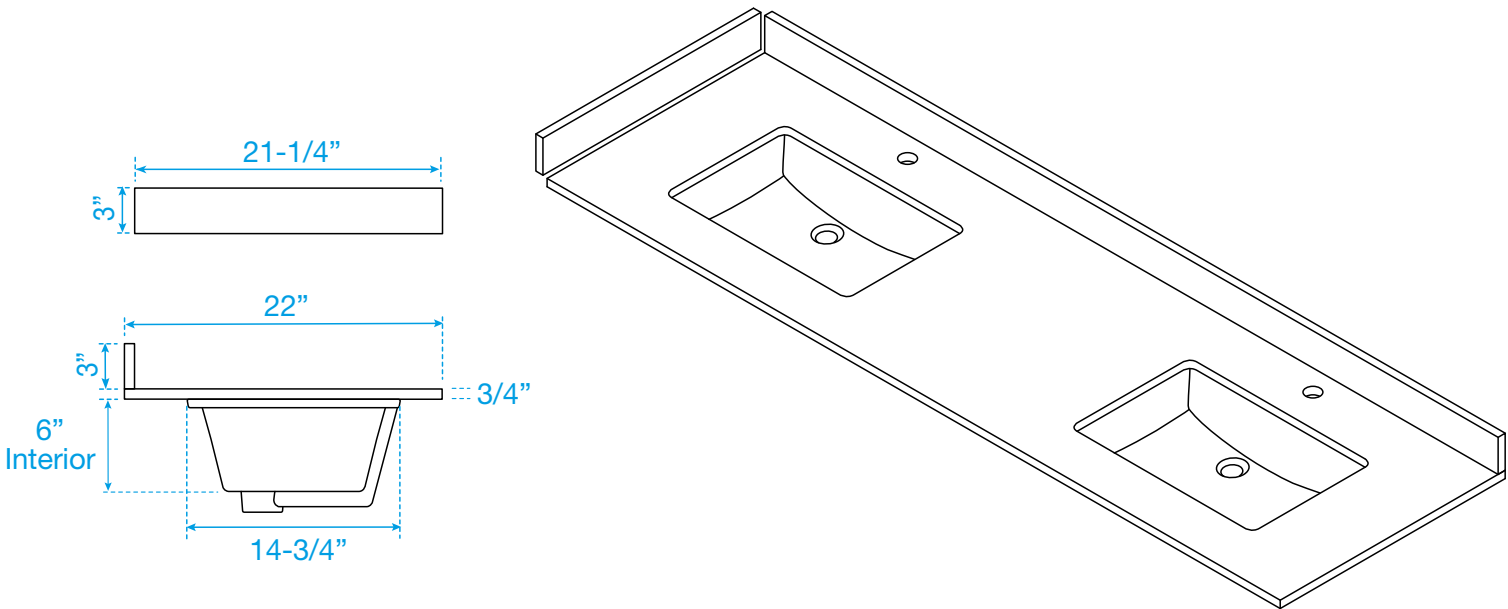

WYNDHAM COLLECTION

TOP VIEW OF VANITY CABINET

*Note: Due to high probability of breakage, the backsplash comes in two pieces, cut from the same piece. All measurements are $\pm 1/4$ ".

WC-2828-72-DBL
Quartz

WYNDHAM COLLECTION

Note: Side splash is reversible. Due to high probability of breakage, the backsplash comes in two pieces, cut from the same piece. All measurements are $\pm 1/4$ ".

WC-QCI-72-DBL-TOP