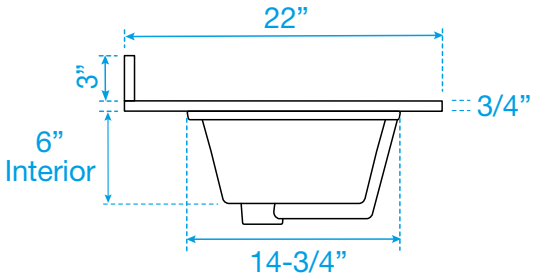

WYNDHAM COLLECTION

TOP VIEW OF VANITY CABINET

*Note: Due to high probability of breakage, the backsplash comes in two pieces, cut from the same piece. All measurements are $\pm 1/4$ ".

WC-2828-72-DBL
Quartz

WYNDHAM COLLECTION

Note: Side splash is reversible. Due to high probability of breakage, the backsplash comes in two pieces, cut from the same piece. All measurements are $\pm 1/4$ ".

WC-QCI-72-DBL-TOP