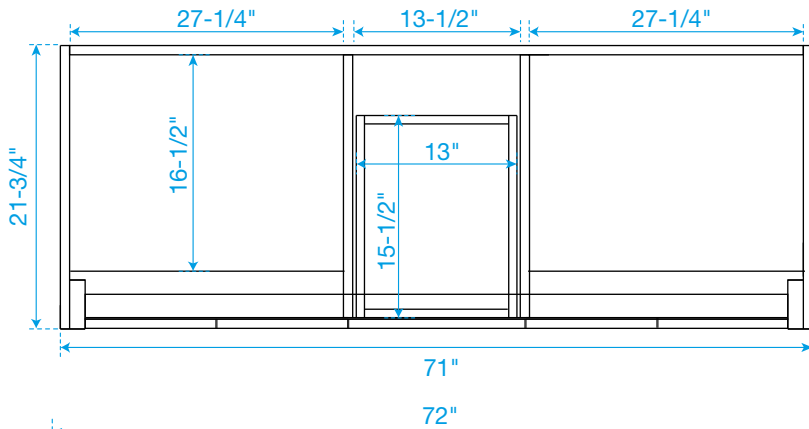

WYNDHAM COLLECTION

TOP VIEW OF VANITY CABINET

*Note: Due to high probability of breakage, the backsplash comes in two pieces, cut from the same piece. All measurements are $\pm 1/4$ ".

WC-2828-72-DBL
Quartz

WYNDHAM COLLECTION

Note: Side splash is reversible. Due to high probability of breakage, the backsplash comes in two pieces, cut from the same piece. All measurements are $\pm 1/4$ ".

WC-QCI-72-DBL-TOP