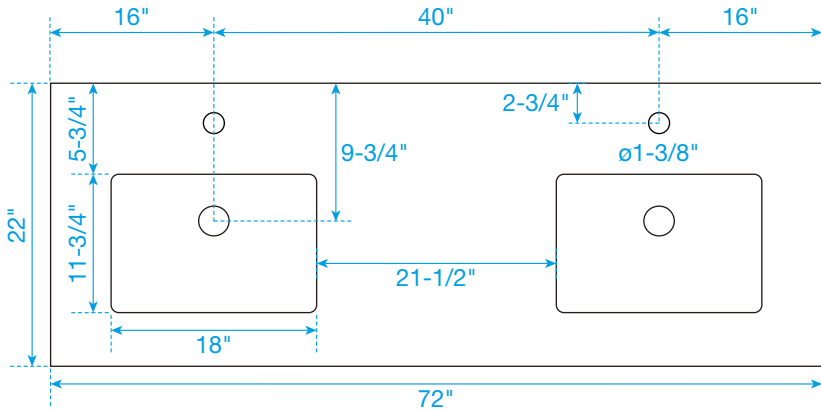

WYNDHAM COLLECTION

TOP VIEW OF VANITY CABINET

*Note: Due to high probability of breakage, the backsplash comes in two pieces, cut from the same piece. All measurements are $\pm 1/4$ ".

WC-2828-72-DBL
Quartz

WYNDHAM COLLECTION

Note: Side splash is reversible. Due to high probability of breakage, the backsplash comes in two pieces, cut from the same piece. All measurements are $\pm 1/4$ ".

WC-QCI-72-DBL-TOP