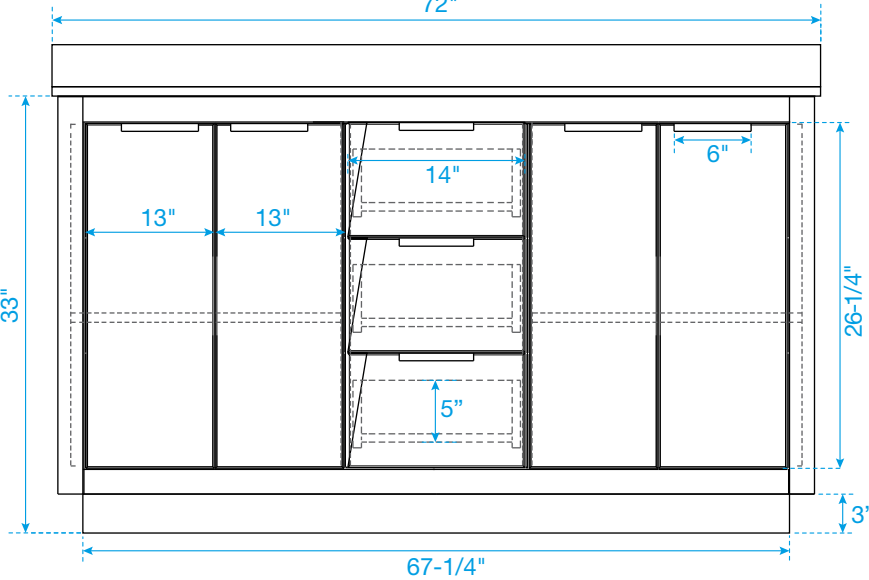

WYNDHAM COLLECTION

TOP VIEW OF VANITY CABINET

*Note: Due to high probability of breakage, the backsplash comes in two pieces, cut from the same piece. All measurements are $\pm 1/4$ ".

WC-2828-72-DBL
Quartz

WYNDHAM COLLECTION

Note: Side splash is reversible. Due to high probability of breakage, the backsplash comes in two pieces, cut from the same piece. All measurements are $\pm 1/4$ ".

WC-QCI-72-DBL-TOP