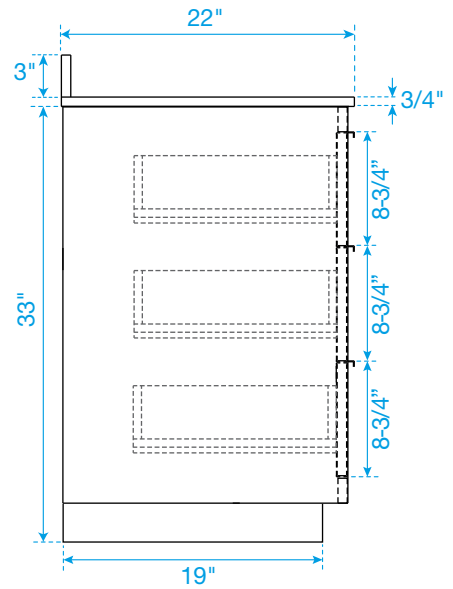

WYNDHAM COLLECTION

TOP VIEW OF VANITY CABINET

*Note: Due to high probability of breakage, the backsplash comes in two pieces, cut from the same piece. All measurements are $\pm 1/4$ ".

WC-2828-72-DBL
Quartz

WYNDHAM COLLECTION

Note: Side splash is reversible. Due to high probability of breakage, the backsplash comes in two pieces, cut from the same piece. All measurements are $\pm 1/4$ ".

WC-QCI-72-DBL-TOP