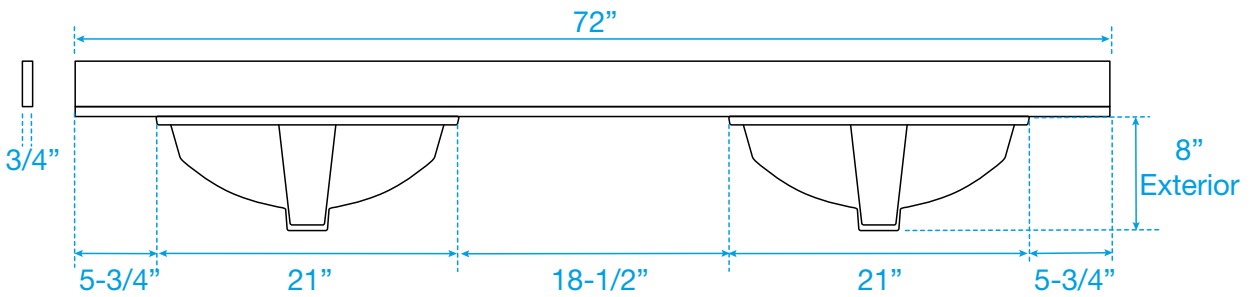

WYNDHAM COLLECTION

TOP VIEW OF VANITY CABINET

*Note: Due to high probability of breakage, the backsplash comes in two pieces, cut from the same piece. All measurements are $\pm 1/4$ ".

WC-2828-72-DBL
Quartz

WYNDHAM COLLECTION

Note: Side splash is reversible. Due to high probability of breakage, the backsplash comes in two pieces, cut from the same piece. All measurements are $\pm 1/4$ ".

WC-QCI-72-DBL-TOP