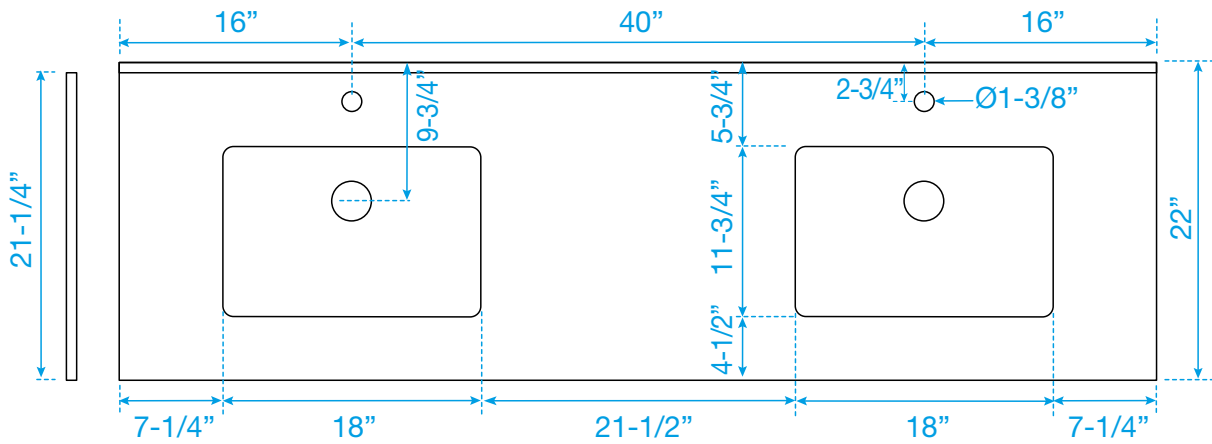

WYNDHAM COLLECTION

TOP VIEW OF VANITY CABINET

*Note: Due to high probability of breakage, the backsplash comes in two pieces, cut from the same piece. All measurements are $\pm 1/4$ ".

WC-2828-72-DBL
Quartz

WYNDHAM COLLECTION

Note: Side splash is reversible. Due to high probability of breakage, the backsplash comes in two pieces, cut from the same piece. All measurements are $\pm 1/4$ ".

WC-QCI-72-DBL-TOP