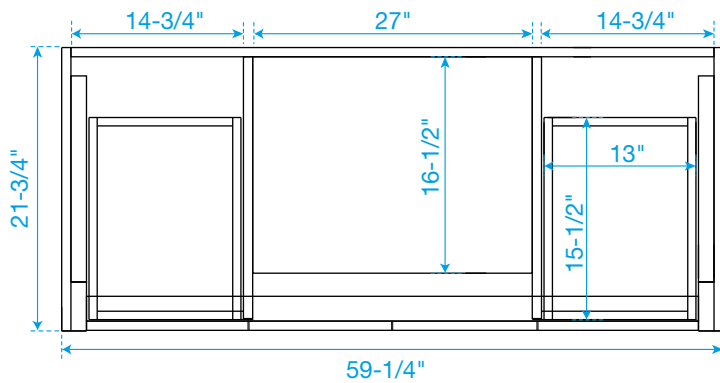

WYNDHAM COLLECTION

TOP VIEW OF VANITY CABINET

*Note: Due to high probability of breakage, the backsplash comes in two pieces, cut from the same piece. All measurements are $\pm 1/4"$.

WC-2828-60-SGL
Quartz

WYNDHAM COLLECTION

Note: Side splash is reversible. Due to high probability of breakage, the backsplash comes in two pieces, cut from the same piece. All measurements are $\pm 1/4\text{"}$.

WC-QC3-60-SGL-TOP