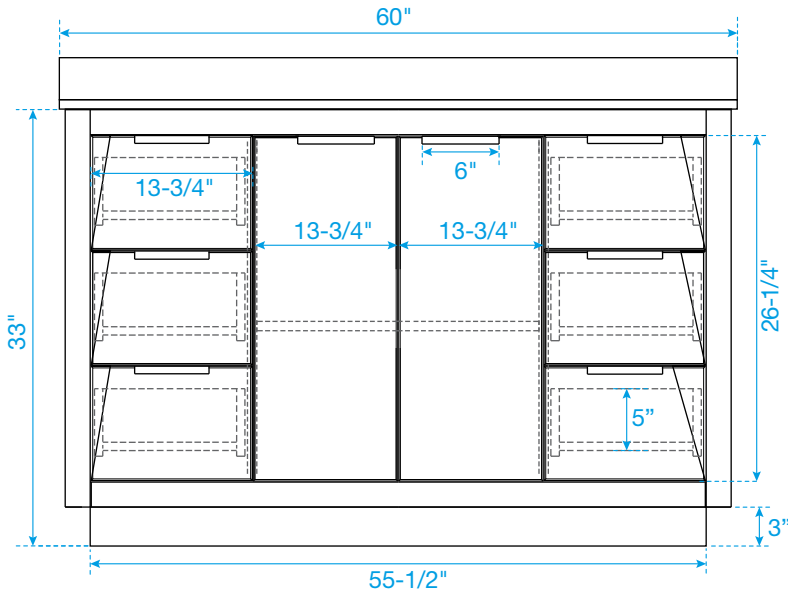

WYNDHAM COLLECTION

TOP VIEW OF VANITY CABINET

*Note: Due to high probability of breakage, the backsplash comes in two pieces, cut from the same piece. All measurements are $\pm 1/4"$.

WC-2828-60-SGL
Quartz

WYNDHAM COLLECTION

Note: Side splash is reversible. Due to high probability of breakage, the backsplash comes in two pieces, cut from the same piece. All measurements are $\pm 1/4\text{"}$.

WC-QC3-60-SGL-TOP