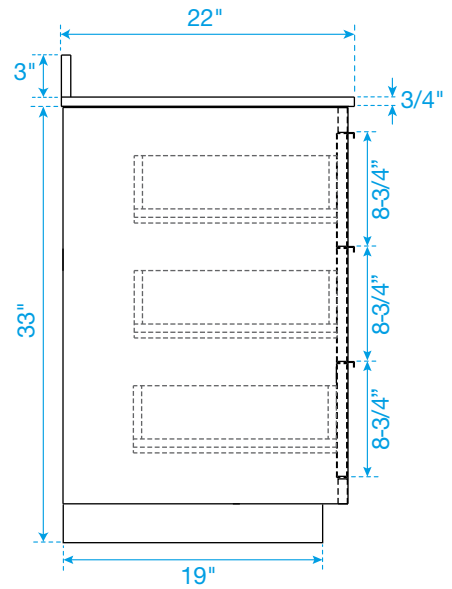

WYNDHAM COLLECTION

TOP VIEW OF VANITY CABINET

*Note: Due to high probability of breakage, the backsplash comes in two pieces, cut from the same piece. All measurements are $\pm 1/4"$.

WC-2828-60-SGL
Quartz

WYNDHAM COLLECTION

Note: Side splash is reversible. Due to high probability of breakage, the backsplash comes in two pieces, cut from the same piece. All measurements are $\pm 1/4\text{"}$.

WC-QC3-60-SGL-TOP