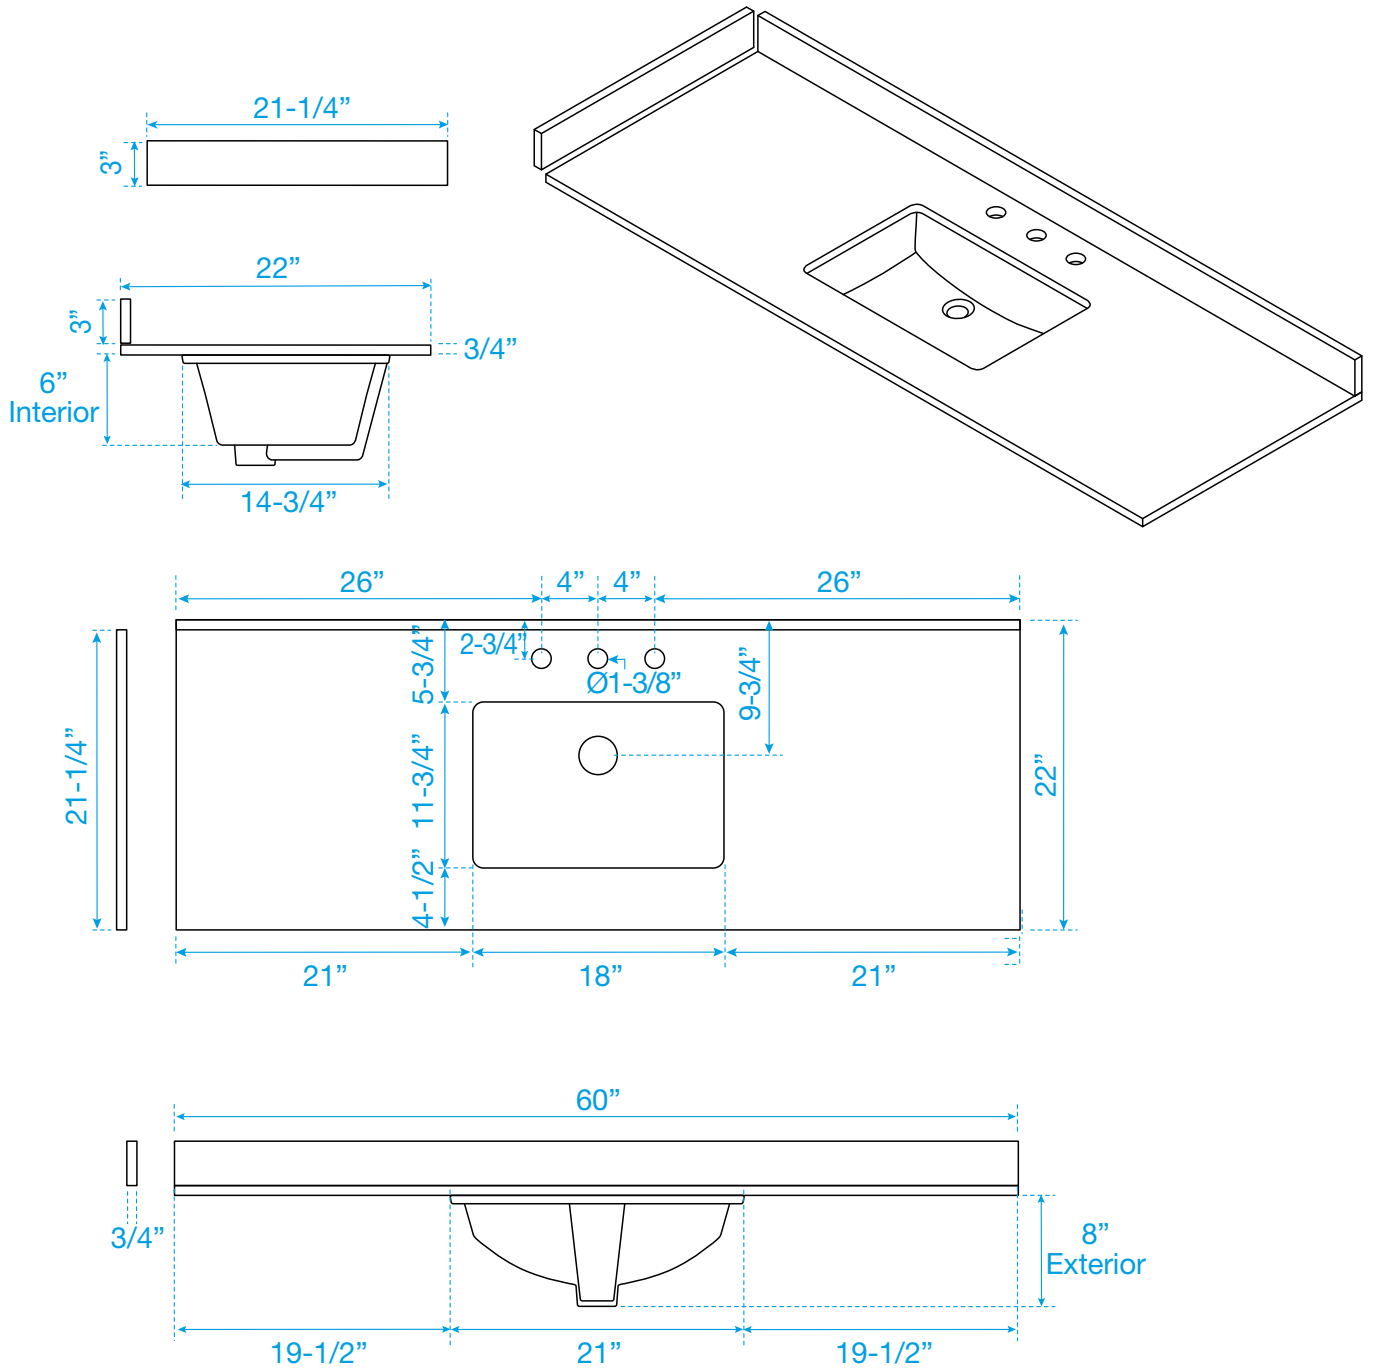

WYNDHAM COLLECTION

TOP VIEW OF VANITY CABINET

*Note: Due to high probability of breakage, the backsplash comes in two pieces, cut from the same piece. All measurements are $\pm 1/4"$.

WC-2828-60-SGL
Quartz

WYNDHAM COLLECTION

Note: Side splash is reversible. Due to high probability of breakage, the backsplash comes in two pieces, cut from the same piece. All measurements are $\pm 1/4\text{"}$.

WC-QC3-60-SGL-TOP