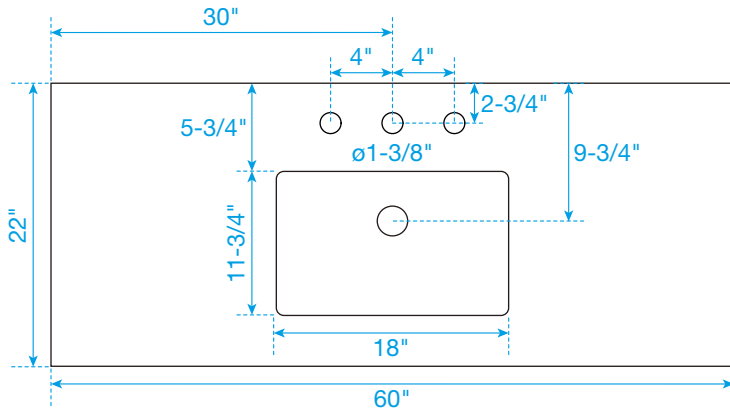

WYNDHAM COLLECTION

TOP VIEW OF VANITY CABINET

*Note: Due to high probability of breakage, the backsplash comes in two pieces, cut from the same piece. All measurements are $\pm 1/4"$.

WC-2828-60-SGL
Quartz

WYNDHAM COLLECTION

Note: Side splash is reversible. Due to high probability of breakage, the backsplash comes in two pieces, cut from the same piece. All measurements are $\pm 1/4\text{"}$.

WC-QC3-60-SGL-TOP