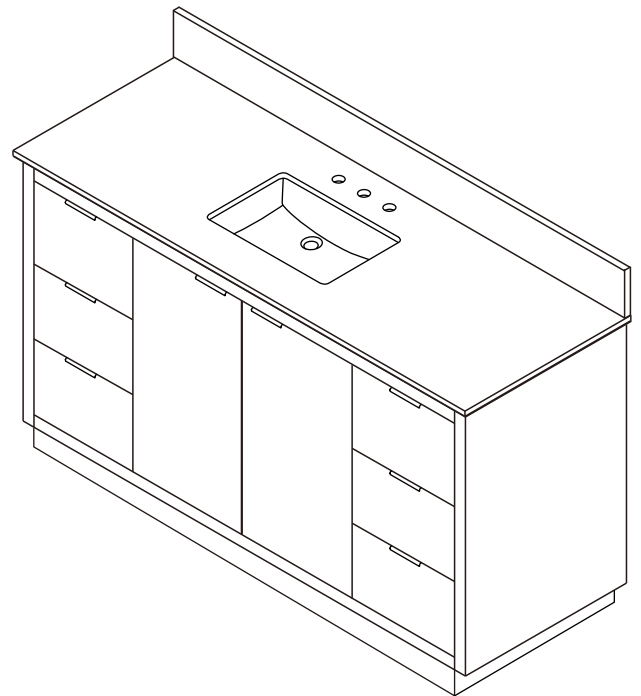

WYNDHAM COLLECTION

TOP VIEW OF VANITY CABINET

*Note: Due to high probability of breakage, the backsplash comes in two pieces, cut from the same piece. All measurements are $\pm 1/4"$.

WC-2828-60-SGL
Quartz

WYNDHAM COLLECTION

Note: Side splash is reversible. Due to high probability of breakage, the backsplash comes in two pieces, cut from the same piece. All measurements are $\pm 1/4\text{"}$.

WC-QC3-60-SGL-TOP