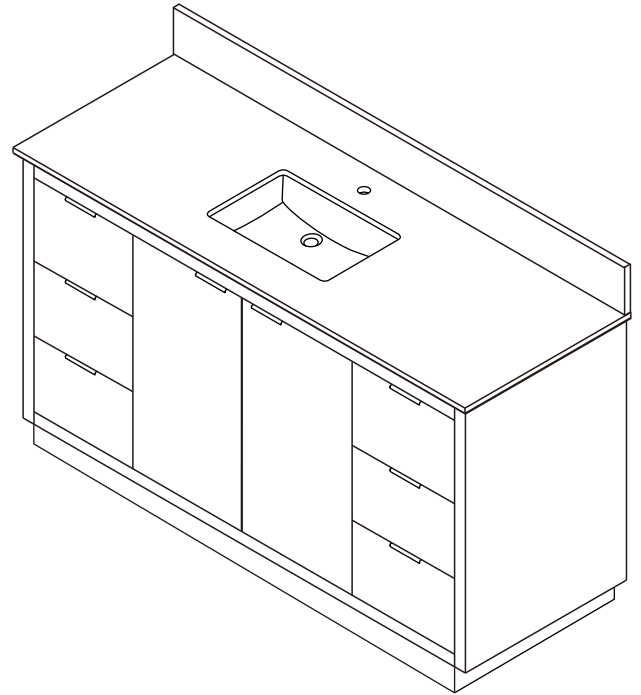

# WYNDHAM COLLECTION

TOP VIEW OF VANITY CABINET

\*Note: Due to high probability of breakage, the backsplash comes in two pieces, cut from the same piece. All measurements are  $\pm 1/4"$ .

WC-2828-60-SGL  
Quartz

# WYNDHAM COLLECTION

Note: Side splash is reversible. Due to high probability of breakage, the backsplash comes in two pieces, cut from the same piece. All measurements are  $\pm 1/4\text{'}$ .

WC-QC1-60-SGL-TOP