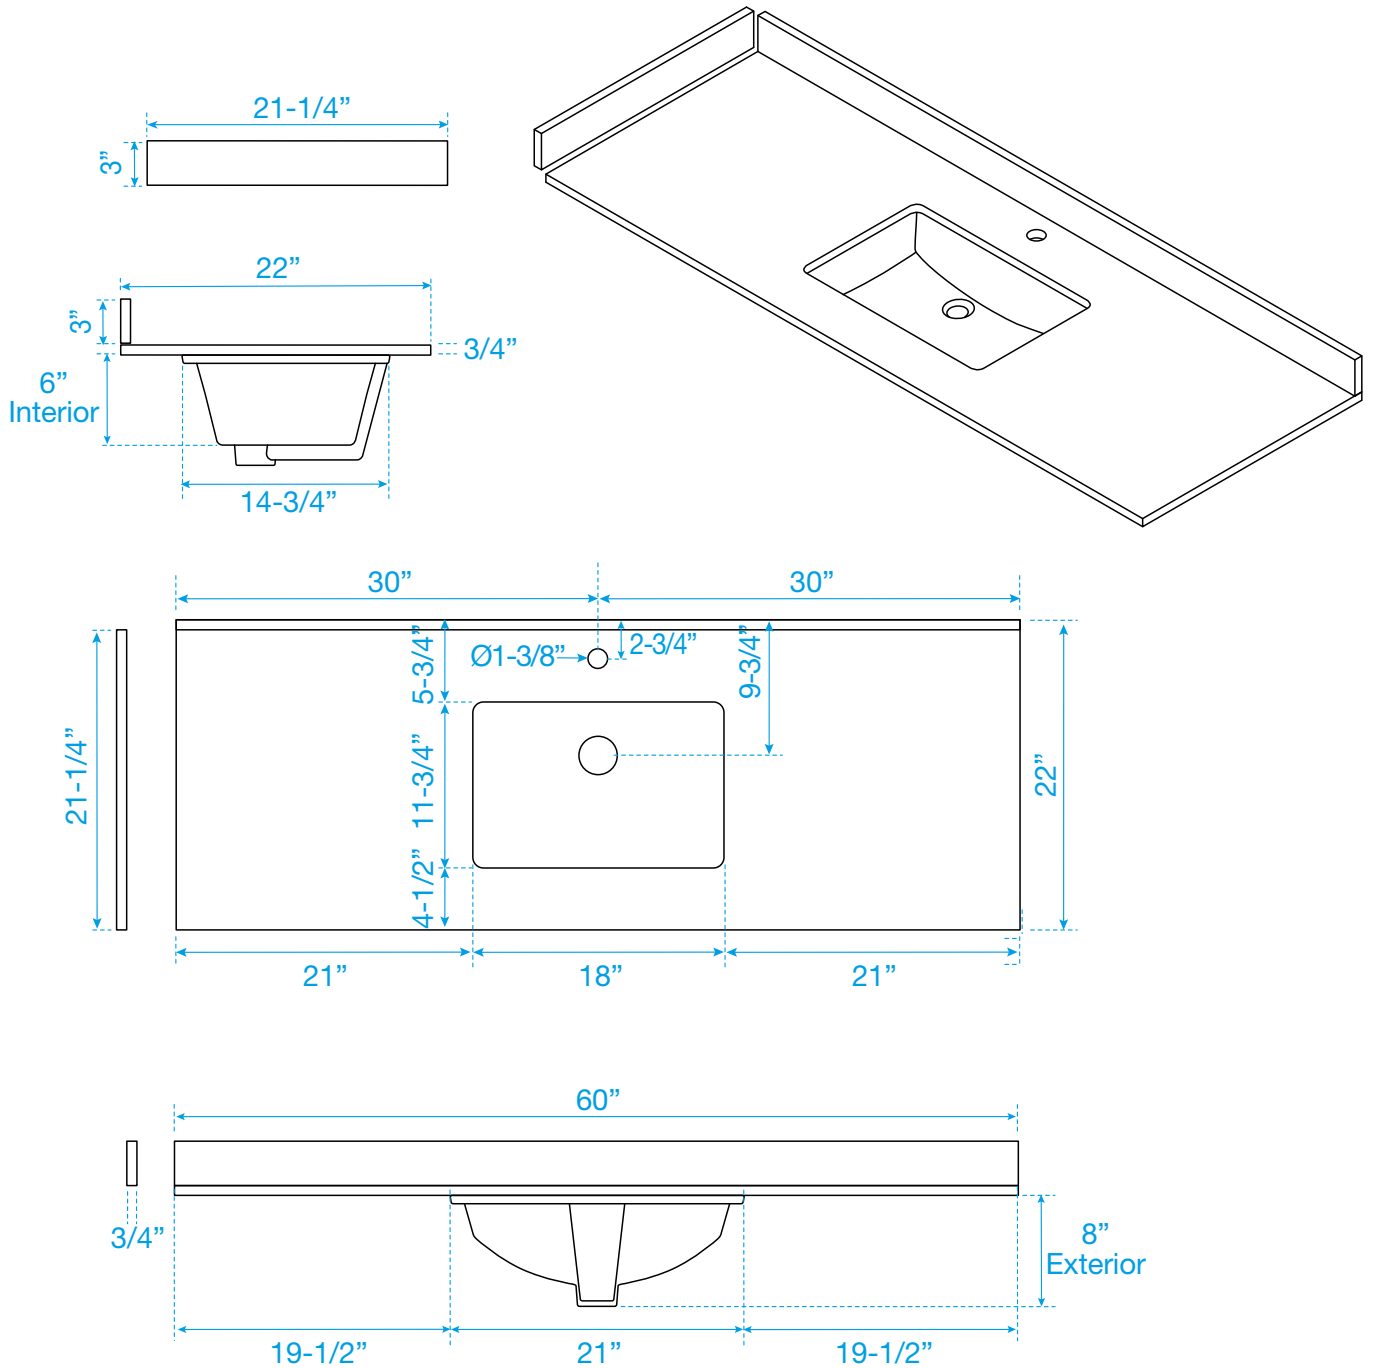

# WYNDHAM COLLECTION

TOP VIEW OF VANITY CABINET

\*Note: Due to high probability of breakage, the backsplash comes in two pieces, cut from the same piece. All measurements are  $\pm 1/4"$ .

WC-2828-60-SGL  
Quartz

# WYNDHAM COLLECTION

Note: Side splash is reversible. Due to high probability of breakage, the backsplash comes in two pieces, cut from the same piece. All measurements are  $\pm 1/4\text{'}$ .

WC-QC1-60-SGL-TOP