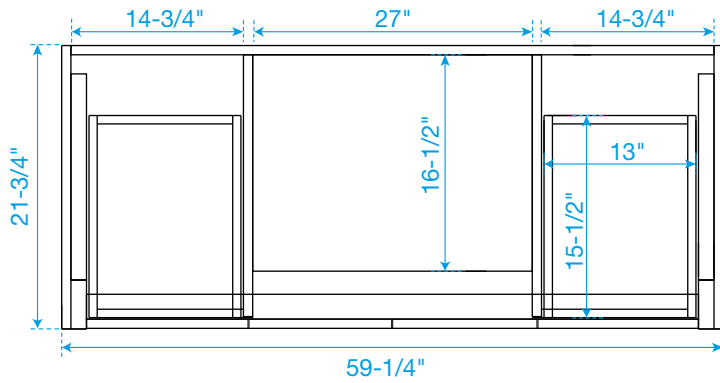

# WYNDHAM COLLECTION

TOP VIEW OF VANITY CABINET

\*Note: Due to high probability of breakage, the backsplash comes in two pieces, cut from the same piece. All measurements are  $\pm 1/4"$ .

WC-2828-60-SGL  
Quartz

# WYNDHAM COLLECTION

Note: Side splash is reversible. Due to high probability of breakage, the backsplash comes in two pieces, cut from the same piece. All measurements are  $\pm 1/4\text{'}$ .

WC-QC1-60-SGL-TOP