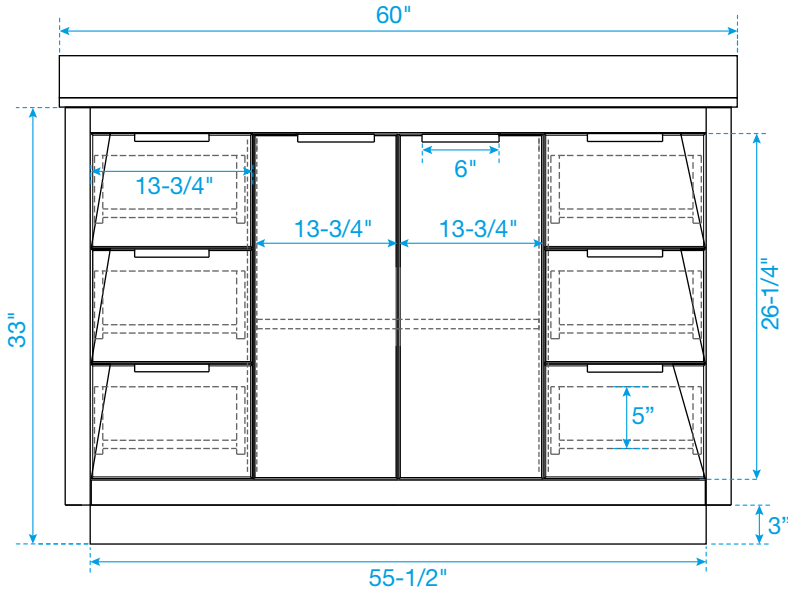

# WYNDHAM COLLECTION

TOP VIEW OF VANITY CABINET

\*Note: Due to high probability of breakage, the backsplash comes in two pieces, cut from the same piece. All measurements are  $\pm 1/4"$ .

WC-2828-60-SGL  
Quartz

# WYNDHAM COLLECTION

Note: Side splash is reversible. Due to high probability of breakage, the backsplash comes in two pieces, cut from the same piece. All measurements are  $\pm 1/4\text{'}$ .

WC-QC1-60-SGL-TOP