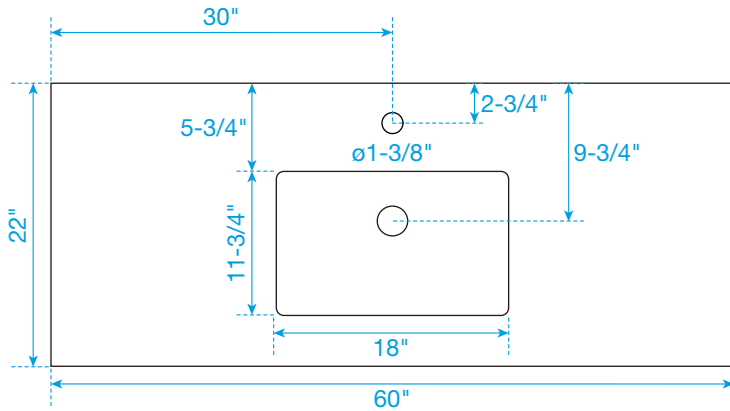

# WYNDHAM COLLECTION

TOP VIEW OF VANITY CABINET

\*Note: Due to high probability of breakage, the backsplash comes in two pieces, cut from the same piece. All measurements are  $\pm 1/4"$ .

WC-2828-60-SGL  
Quartz

# WYNDHAM COLLECTION

Note: Side splash is reversible. Due to high probability of breakage, the backsplash comes in two pieces, cut from the same piece. All measurements are  $\pm 1/4\text{'}$ .

WC-QC1-60-SGL-TOP