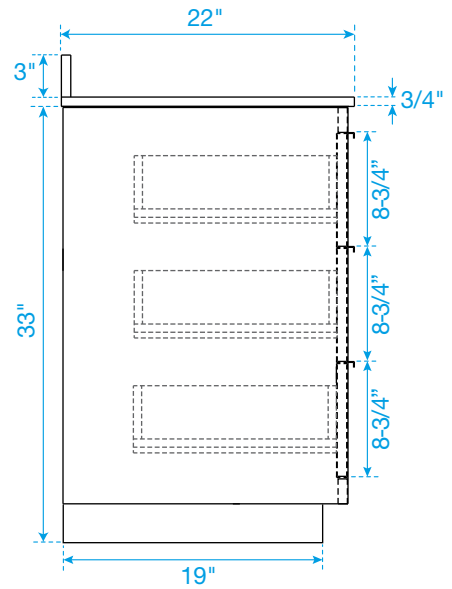

# WYNDHAM COLLECTION

TOP VIEW OF VANITY CABINET

\*Note: Due to high probability of breakage, the backsplash comes in two pieces, cut from the same piece. All measurements are  $\pm 1/4"$ .

WC-2828-60-SGL  
Quartz

# WYNDHAM COLLECTION

Note: Side splash is reversible. Due to high probability of breakage, the backsplash comes in two pieces, cut from the same piece. All measurements are  $\pm 1/4\text{'}$ .

WC-QC1-60-SGL-TOP