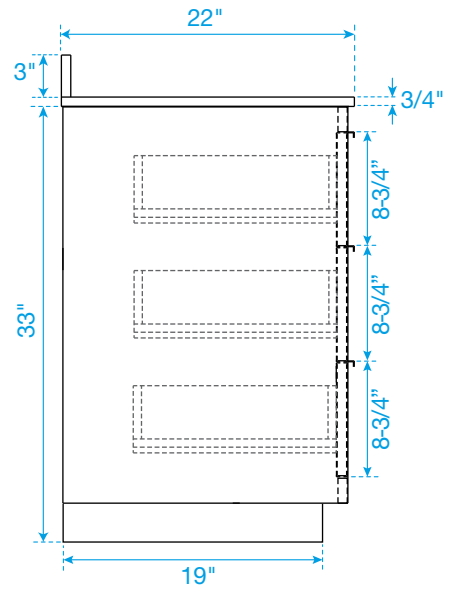

WYNDHAM COLLECTION

TOP VIEW OF VANITY CABINET

*Note: Due to high probability of breakage, the backsplash comes in two pieces, cut from the same piece. All measurements are $\pm 1/4$ ".

WC-2828-60-DBL
Quartz

WYNDHAM COLLECTION

Note: Side splash is reversible. Due to high probability of breakage, the backsplash comes in two pieces, cut from the same piece. All measurements are $\pm 1/4"$.

WC-QC3-60-DBL-TOP