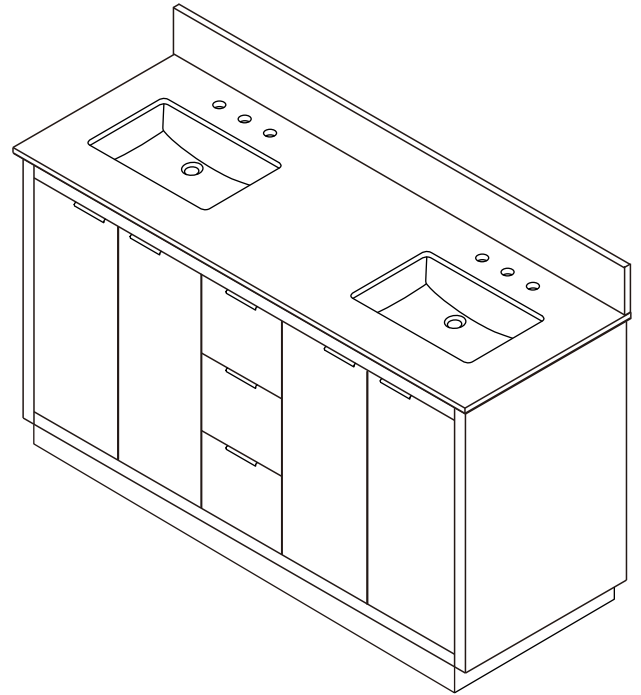

WYNDHAM COLLECTION

TOP VIEW OF VANITY CABINET

*Note: Due to high probability of breakage, the backsplash comes in two pieces, cut from the same piece. All measurements are $\pm 1/4$ ".

WC-2828-60-DBL
Quartz

WYNDHAM COLLECTION

Note: Side splash is reversible. Due to high probability of breakage, the backsplash comes in two pieces, cut from the same piece. All measurements are $\pm 1/4"$.

WC-QC3-60-DBL-TOP