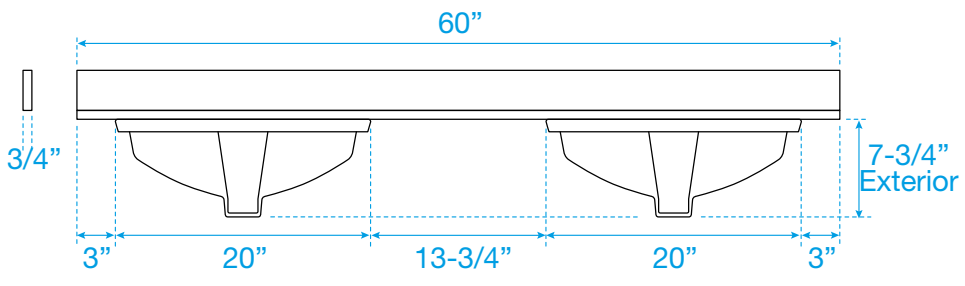

WYNDHAM COLLECTION

TOP VIEW OF VANITY CABINET

*Note: Due to high probability of breakage, the backsplash comes in two pieces, cut from the same piece. All measurements are $\pm 1/4$ ".

WC-2828-60-DBL
Quartz

WYNDHAM COLLECTION

Note: Side splash is reversible. Due to high probability of breakage, the backsplash comes in two pieces, cut from the same piece. All measurements are $\pm 1/4"$.

WC-QC3-60-DBL-TOP