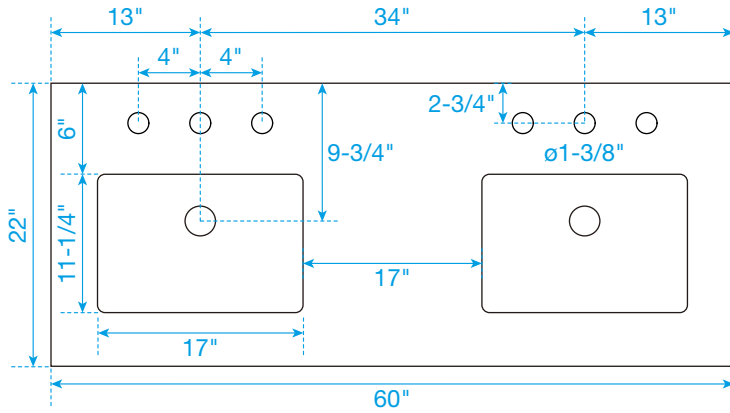

WYNDHAM COLLECTION

TOP VIEW OF VANITY CABINET

*Note: Due to high probability of breakage, the backsplash comes in two pieces, cut from the same piece. All measurements are $\pm 1/4$ ".

WC-2828-60-DBL
Quartz

WYNDHAM COLLECTION

Note: Side splash is reversible. Due to high probability of breakage, the backsplash comes in two pieces, cut from the same piece. All measurements are $\pm 1/4"$.

WC-QC3-60-DBL-TOP