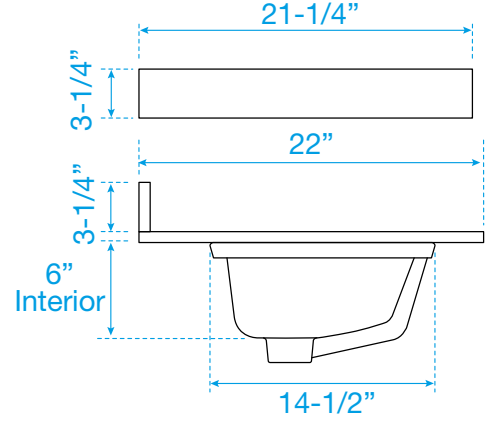

WYNDHAM COLLECTION

TOP VIEW OF VANITY CABINET

*Note: Due to high probability of breakage, the backsplash comes in two pieces, cut from the same piece. All measurements are $\pm 1/4$ ".

WC-2828-60-DBL
Quartz

WYNDHAM COLLECTION

Note: Side splash is reversible. Due to high probability of breakage, the backsplash comes in two pieces, cut from the same piece. All measurements are $\pm 1/4"$.

WC-QC3-60-DBL-TOP