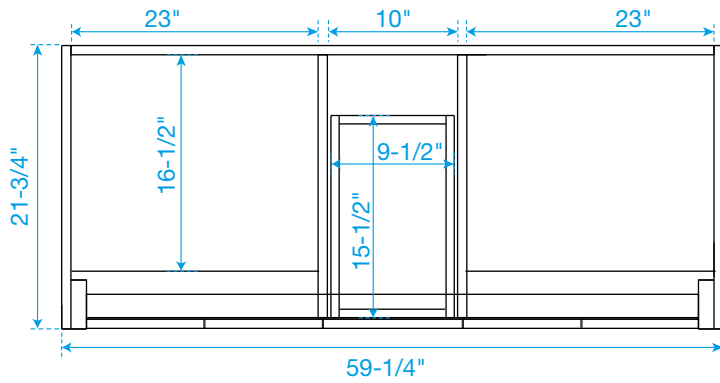

WYNDHAM COLLECTION

TOP VIEW OF VANITY CABINET

*Note: Due to high probability of breakage, the backsplash comes in two pieces, cut from the same piece. All measurements are $\pm 1/4$ ".

WC-2828-60-DBL
Quartz

WYNDHAM COLLECTION

Note: Side splash is reversible. Due to high probability of breakage, the backsplash comes in two pieces, cut from the same piece. All measurements are $\pm 1/4"$.

WC-QC3-60-DBL-TOP