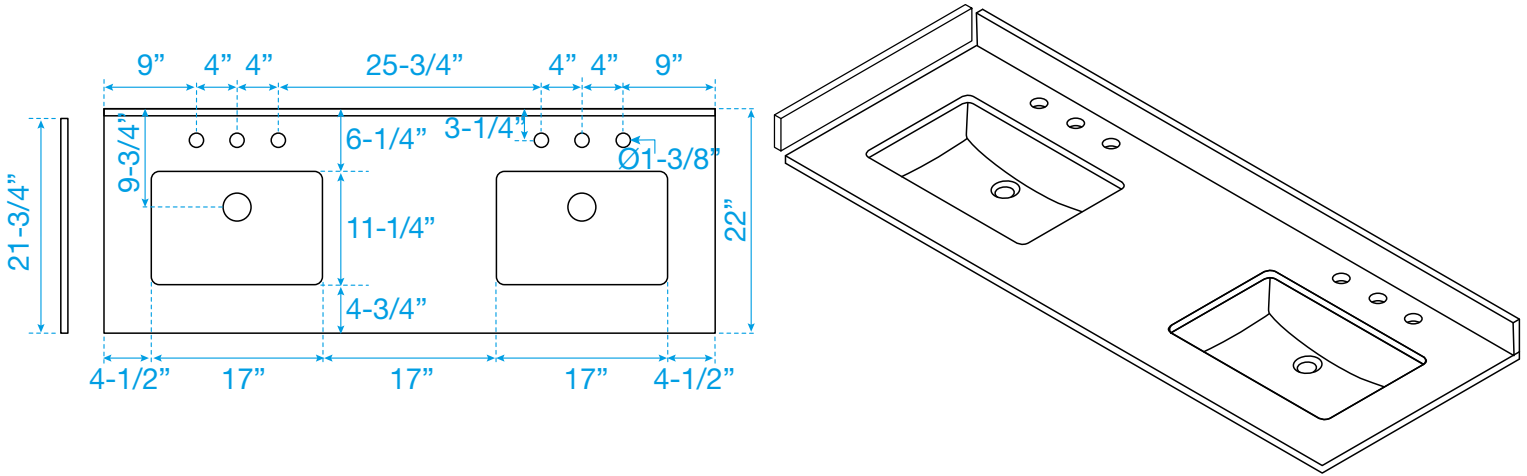

WYNDHAM COLLECTION

TOP VIEW OF VANITY CABINET

*Note: Due to high probability of breakage, the backsplash comes in two pieces, cut from the same piece. All measurements are $\pm 1/4$ ".

WC-2828-60-DBL
Quartz

WYNDHAM COLLECTION

Note: Side splash is reversible. Due to high probability of breakage, the backsplash comes in two pieces, cut from the same piece. All measurements are $\pm 1/4"$.

WC-QC3-60-DBL-TOP