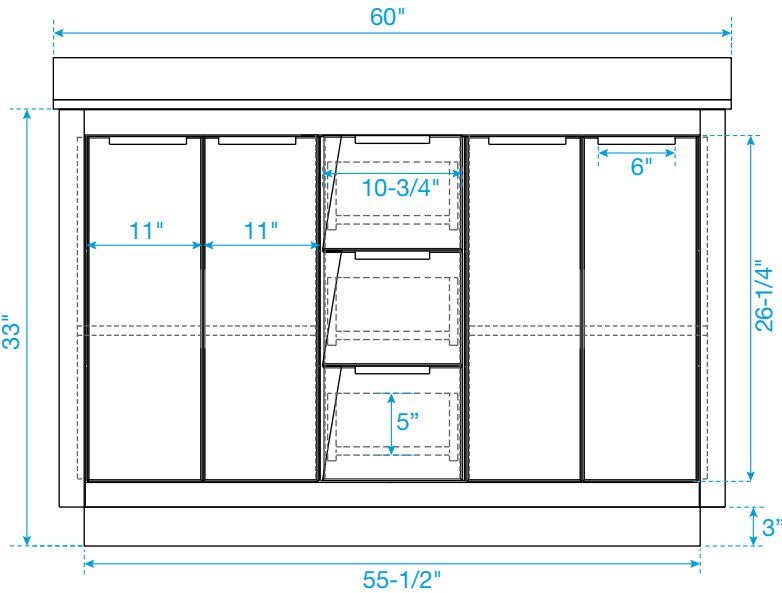

WYNDHAM COLLECTION

TOP VIEW OF VANITY CABINET

*Note: Due to high probability of breakage, the backsplash comes in two pieces, cut from the same piece. All measurements are $\pm 1/4$ ".

WC-2828-60-DBL
Quartz

WYNDHAM COLLECTION

Note: Side splash is reversible. Due to high probability of breakage, the backsplash comes in two pieces, cut from the same piece. All measurements are $\pm 1/4"$.

WC-QC3-60-DBL-TOP