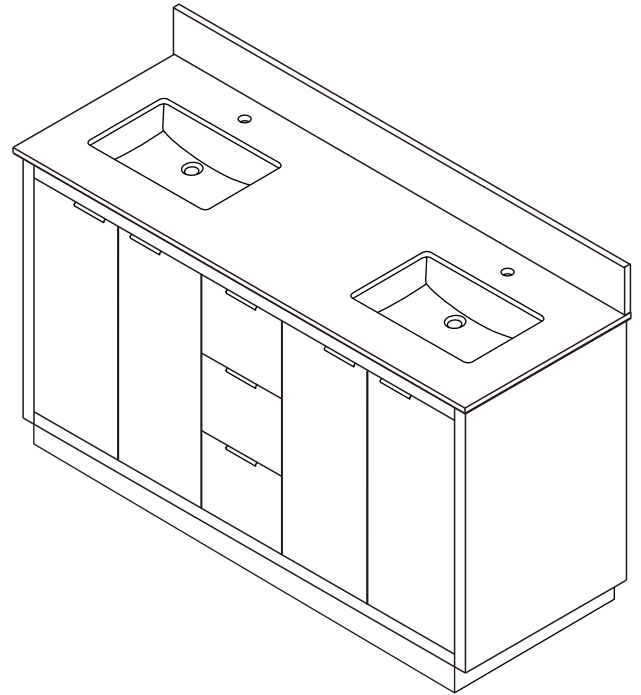

WYNDHAM COLLECTION

TOP VIEW OF VANITY CABINET

*Note: Due to high probability of breakage, the backsplash comes in two pieces, cut from the same piece. All measurements are $\pm 1/4"$.

WC-2828-60-DBL
Quartz

WYNDHAM COLLECTION

Note: Side splash is reversible. Due to high probability of breakage, the backsplash comes in two pieces, cut from the same piece. All measurements are $\pm 1/4"$.

WC-QC1-60-DBL-TOP