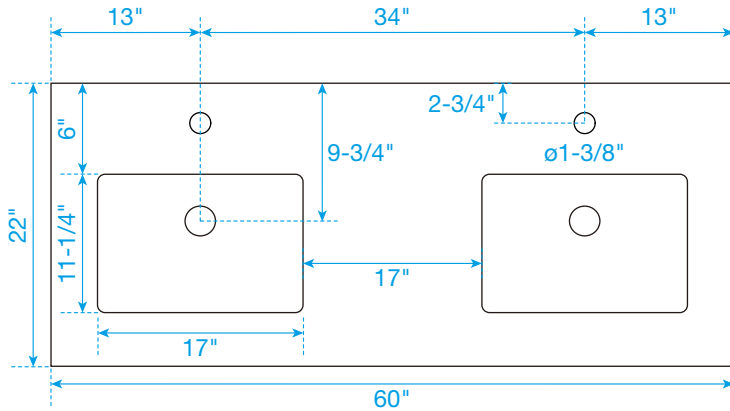

WYNDHAM COLLECTION

TOP VIEW OF VANITY CABINET

*Note: Due to high probability of breakage, the backsplash comes in two pieces, cut from the same piece. All measurements are $\pm 1/4"$.

WC-2828-60-DBL
Quartz

WYNDHAM COLLECTION

Note: Side splash is reversible. Due to high probability of breakage, the backsplash comes in two pieces, cut from the same piece. All measurements are $\pm 1/4"$.

WC-QC1-60-DBL-TOP