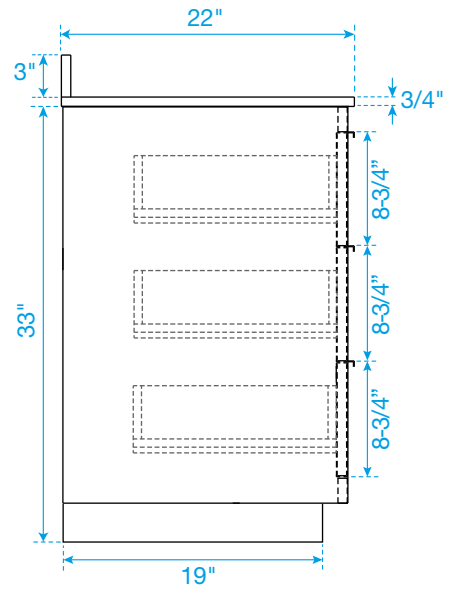

WYNDHAM COLLECTION

TOP VIEW OF VANITY CABINET

*Note: Due to high probability of breakage, the backsplash comes in two pieces, cut from the same piece. All measurements are $\pm 1/4"$.

WC-2828-60-DBL
Quartz

WYNDHAM COLLECTION

Note: Side splash is reversible. Due to high probability of breakage, the backsplash comes in two pieces, cut from the same piece. All measurements are $\pm 1/4"$.

WC-QC1-60-DBL-TOP