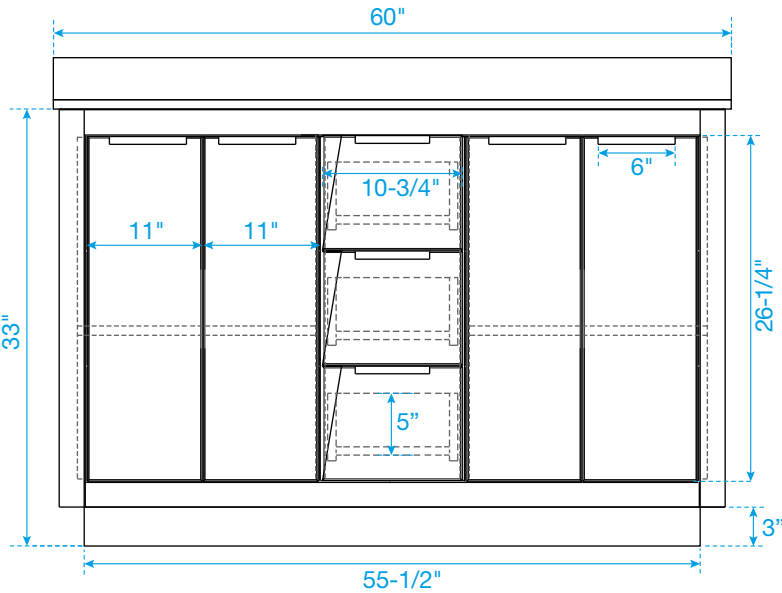

WYNDHAM COLLECTION

TOP VIEW OF VANITY CABINET

*Note: Due to high probability of breakage, the backsplash comes in two pieces, cut from the same piece. All measurements are $\pm 1/4"$.

WC-2828-60-DBL
Quartz

WYNDHAM COLLECTION

Note: Side splash is reversible. Due to high probability of breakage, the backsplash comes in two pieces, cut from the same piece. All measurements are $\pm 1/4"$.

WC-QC1-60-DBL-TOP