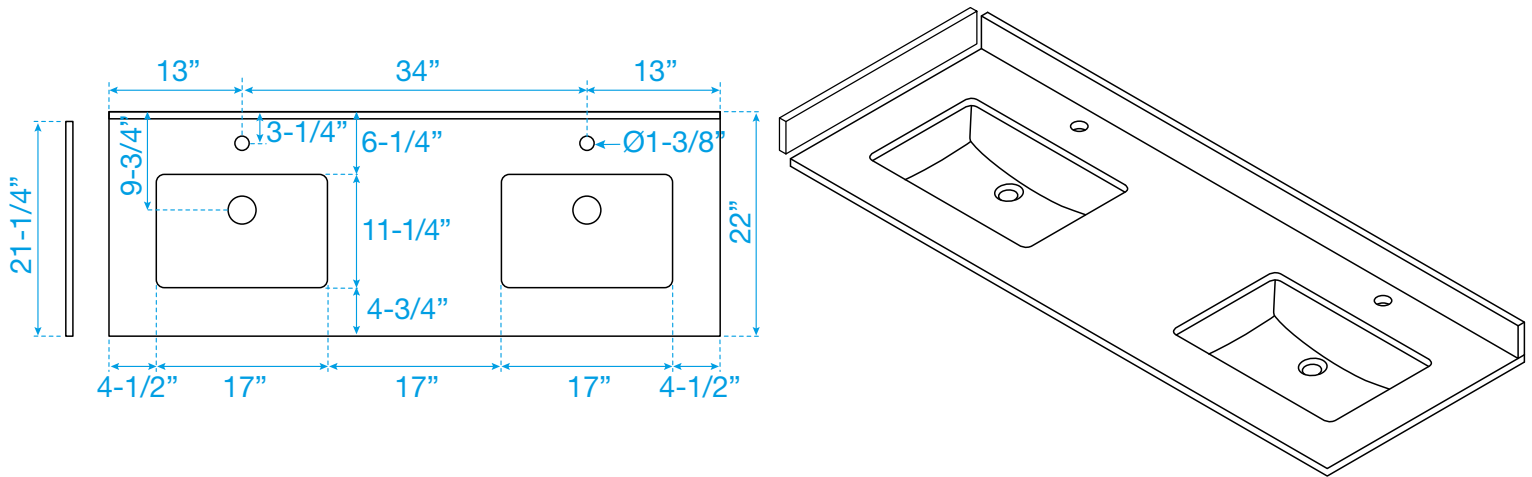

WYNDHAM COLLECTION

TOP VIEW OF VANITY CABINET

*Note: Due to high probability of breakage, the backsplash comes in two pieces, cut from the same piece. All measurements are $\pm 1/4"$.

WC-2828-60-DBL
Quartz

WYNDHAM COLLECTION

Note: Side splash is reversible. Due to high probability of breakage, the backsplash comes in two pieces, cut from the same piece. All measurements are $\pm 1/4"$.

WC-QC1-60-DBL-TOP