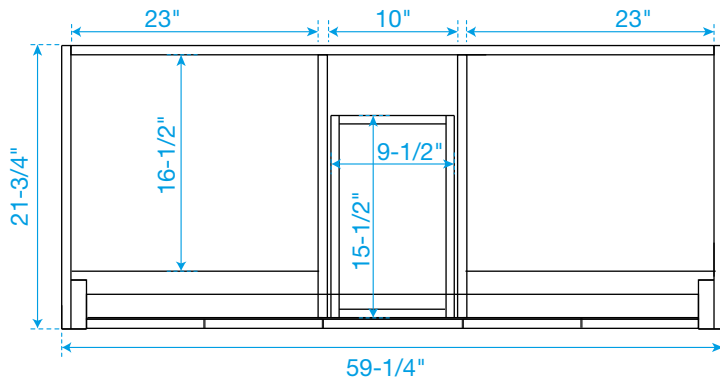

WYNDHAM COLLECTION

TOP VIEW OF VANITY CABINET

*Note: Due to high probability of breakage, the backsplash comes in two pieces, cut from the same piece. All measurements are $\pm 1/4"$.

WC-2828-60-DBL
Quartz

WYNDHAM COLLECTION

Note: Side splash is reversible. Due to high probability of breakage, the backsplash comes in two pieces, cut from the same piece. All measurements are $\pm 1/4"$.

WC-QC1-60-DBL-TOP