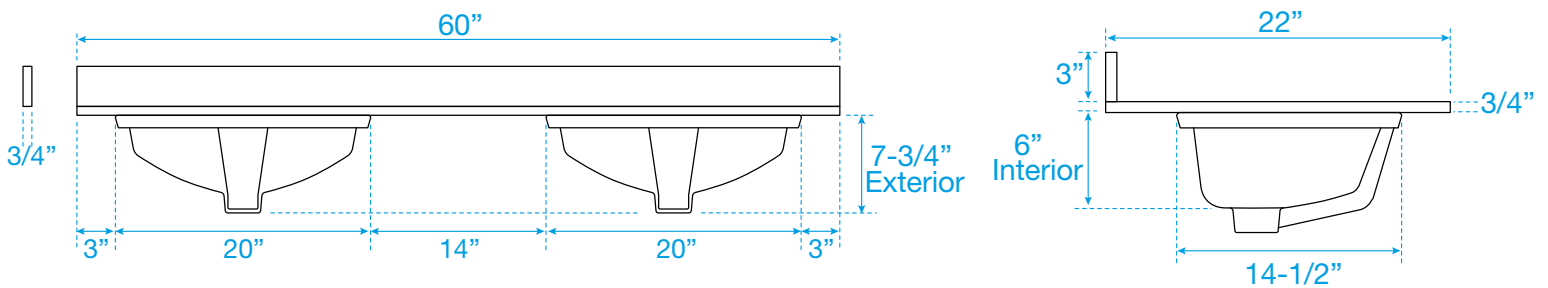

WYNDHAM COLLECTION

TOP VIEW OF VANITY CABINET

*Note: Due to high probability of breakage, the backsplash comes in two pieces, cut from the same piece. All measurements are $\pm 1/4"$.

WC-2828-60-DBL
Quartz

WYNDHAM COLLECTION

Note: Side splash is reversible. Due to high probability of breakage, the backsplash comes in two pieces, cut from the same piece. All measurements are $\pm 1/4"$.

WC-QC1-60-DBL-TOP