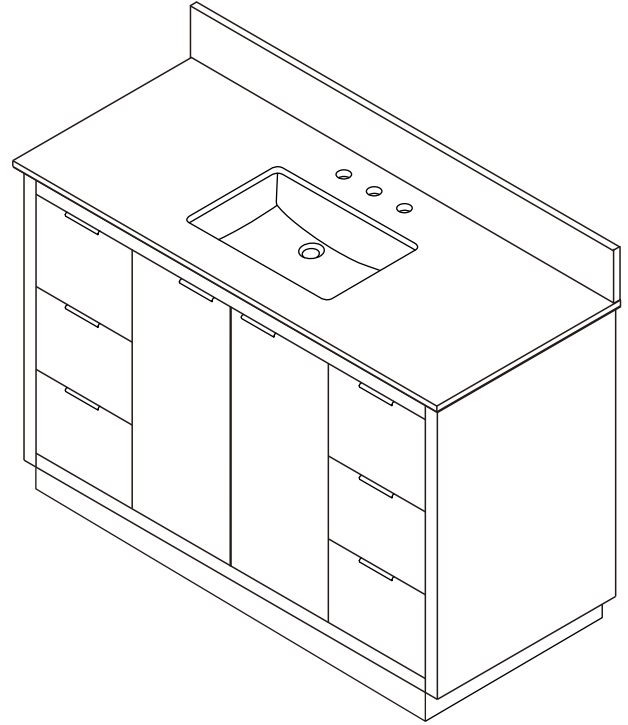

WYNDHAM COLLECTION

TOP VIEW OF VANITY CABINET

*Note: All measurements are $\pm 1/4$ ".

WC-2828-48-SGL
Quartz

WYNDHAM COLLECTION

Note: Side splash is reversible. All measurements are $\pm 1/4$ ".

WC-QC3-48-SGL-TOP