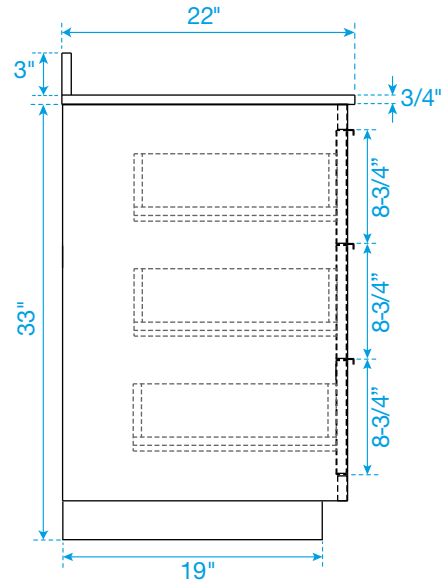

WYNDHAM COLLECTION

TOP VIEW OF VANITY CABINET

*Note: All measurements are $\pm 1/4$ ".

WC-2828-48-SGL
Quartz

WYNDHAM COLLECTION

Note: Side splash is reversible. All measurements are $\pm 1/4$ ".

WC-QC3-48-SGL-TOP