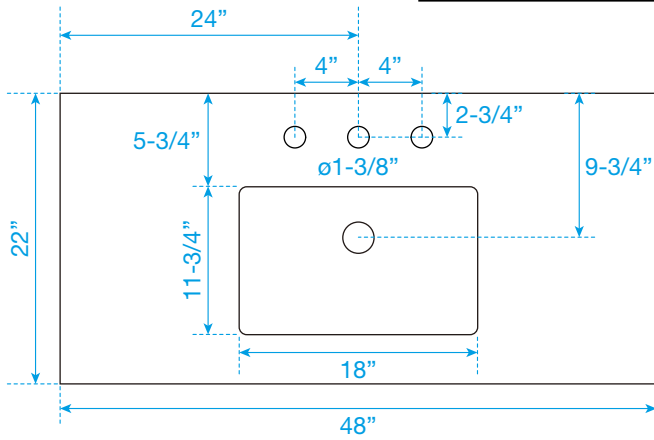

WYNDHAM COLLECTION

TOP VIEW OF VANITY CABINET

*Note: All measurements are $\pm 1/4$ ".

WC-2828-48-SGL
Quartz

WYNDHAM COLLECTION

Note: Side splash is reversible. All measurements are $\pm 1/4$ ".

WC-QC3-48-SGL-TOP