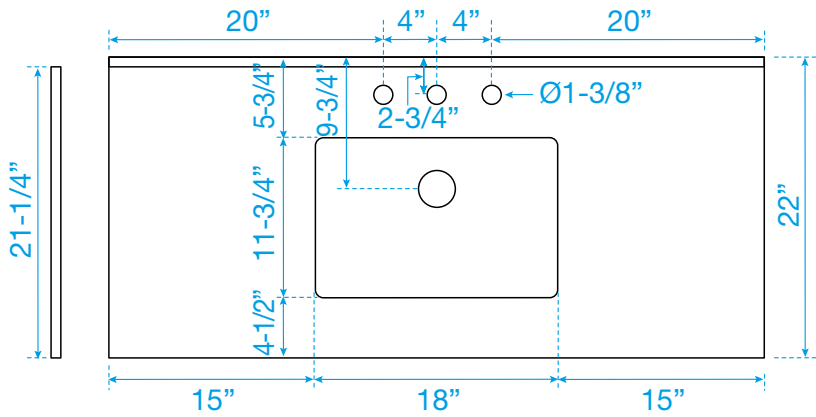

WYNDHAM COLLECTION

TOP VIEW OF VANITY CABINET

*Note: All measurements are $\pm 1/4$ ".

WC-2828-48-SGL
Quartz

WYNDHAM COLLECTION

Note: Side splash is reversible. All measurements are $\pm 1/4$ ".

WC-QC3-48-SGL-TOP