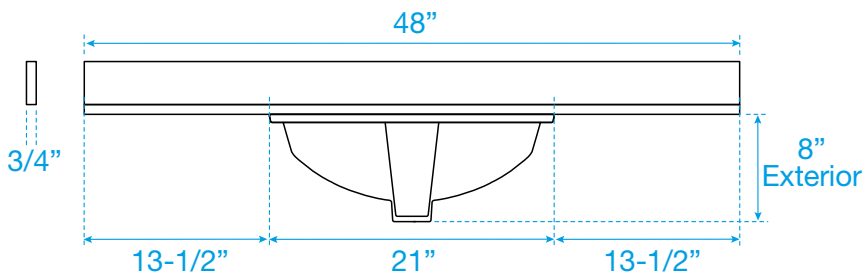

WYNDHAM COLLECTION

TOP VIEW OF VANITY CABINET

*Note: All measurements are $\pm 1/4$ ".

WC-2828-48-SGL
Quartz

WYNDHAM COLLECTION

Note: Side splash is reversible. All measurements are $\pm 1/4$ ".

WC-QC3-48-SGL-TOP