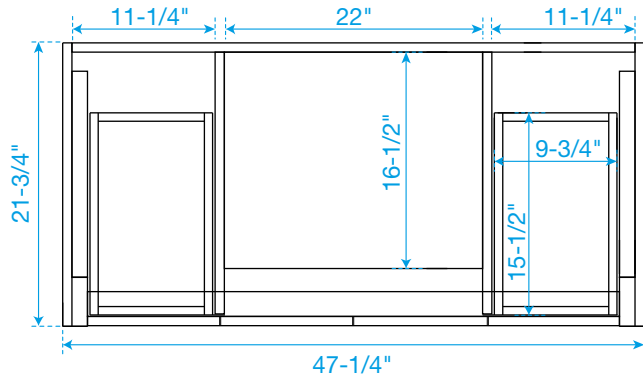

WYNDHAM COLLECTION

TOP VIEW OF VANITY CABINET

*Note: All measurements are $\pm 1/4$ ".

WC-2828-48-SGL
Quartz

WYNDHAM COLLECTION

Note: Side splash is reversible. All measurements are $\pm 1/4$ ".

WC-QC3-48-SGL-TOP