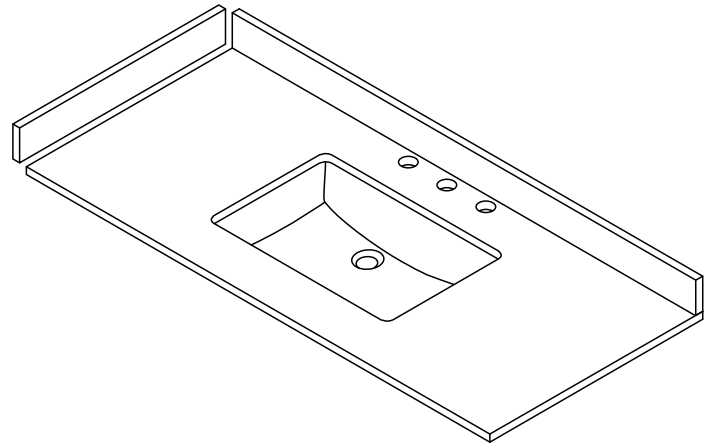

WYNDHAM COLLECTION

TOP VIEW OF VANITY CABINET

*Note: All measurements are $\pm 1/4$ ".

WC-2828-48-SGL
Quartz

WYNDHAM COLLECTION

Note: Side splash is reversible. All measurements are $\pm 1/4$ ".

WC-QC3-48-SGL-TOP