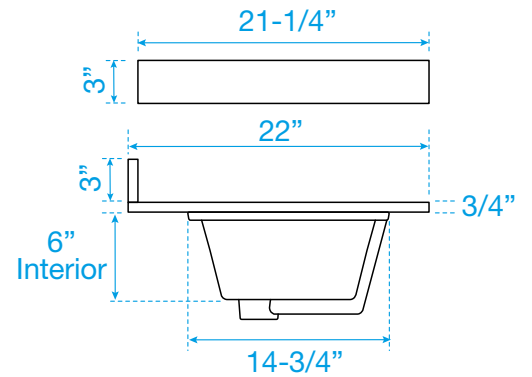

WYNDHAM COLLECTION

TOP VIEW OF VANITY CABINET

*Note: All measurements are $\pm 1/4$ ".

WC-2828-48-SGL
Quartz

WYNDHAM COLLECTION

Note: Side splash is reversible. All measurements are $\pm 1/4$ ".

WC-QC3-48-SGL-TOP