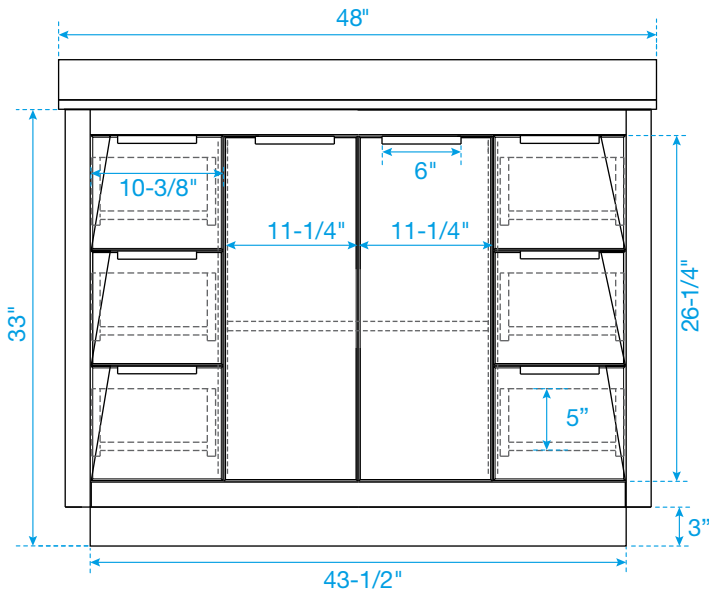

WYNDHAM COLLECTION

TOP VIEW OF VANITY CABINET

*Note: All measurements are $\pm 1/4$ ".

WC-2828-48-SGL
Quartz

WYNDHAM COLLECTION

Note: Side splash is reversible. All measurements are $\pm 1/4$ ".

WC-QC3-48-SGL-TOP