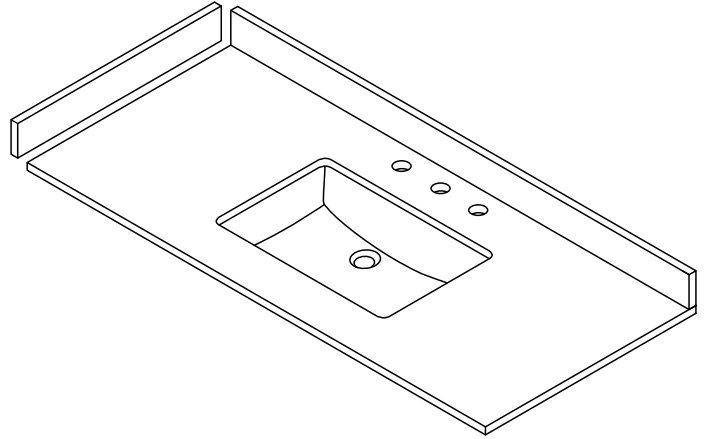

# WYNDHAM COLLECTION

TOP VIEW OF VANITY CABINET

\*Note: All measurements are  $\pm 1/4"$ .

WC-2828-42-SGL  
Quartz

# WYNDHAM COLLECTION

Note: Side splash is reversible. All measurements are  $\pm 1/4"$ .

WC-QC3-42-SGL-TOP