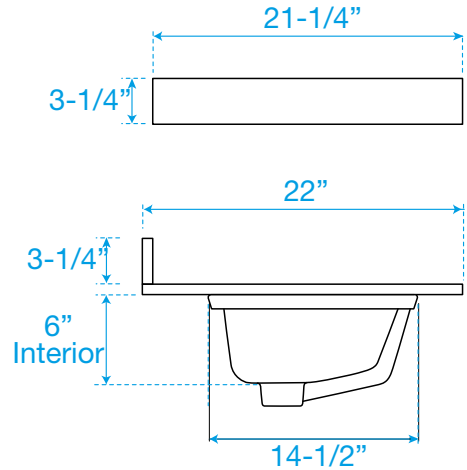

# WYNDHAM COLLECTION

TOP VIEW OF VANITY CABINET

\*Note: All measurements are  $\pm 1/4"$ .

WC-2828-42-SGL  
Quartz

# WYNDHAM COLLECTION

Note: Side splash is reversible. All measurements are  $\pm 1/4"$ .

WC-QC3-42-SGL-TOP