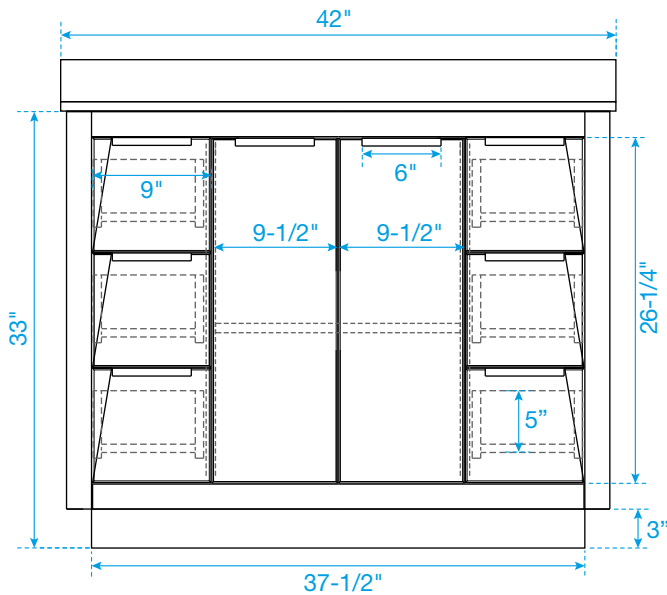

# WYNDHAM COLLECTION

TOP VIEW OF VANITY CABINET

\*Note: All measurements are  $\pm 1/4"$ .

WC-2828-42-SGL  
Quartz

# WYNDHAM COLLECTION

Note: Side splash is reversible. All measurements are  $\pm 1/4"$ .

WC-QC3-42-SGL-TOP