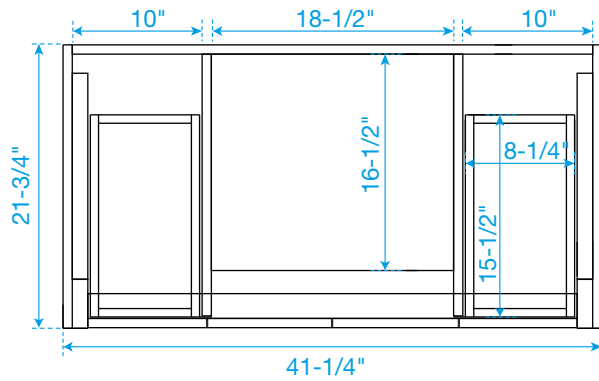

# WYNDHAM COLLECTION

TOP VIEW OF VANITY CABINET

\*Note: All measurements are  $\pm 1/4"$ .

WC-2828-42-SGL  
Quartz

# WYNDHAM COLLECTION

Note: Side splash is reversible. All measurements are  $\pm 1/4"$ .

WC-QC3-42-SGL-TOP