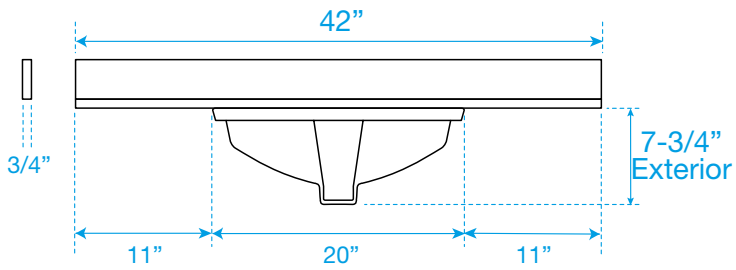

# WYNDHAM COLLECTION

TOP VIEW OF VANITY CABINET

\*Note: All measurements are  $\pm 1/4"$ .

WC-2828-42-SGL  
Quartz

# WYNDHAM COLLECTION

Note: Side splash is reversible. All measurements are  $\pm 1/4"$ .

WC-QC3-42-SGL-TOP