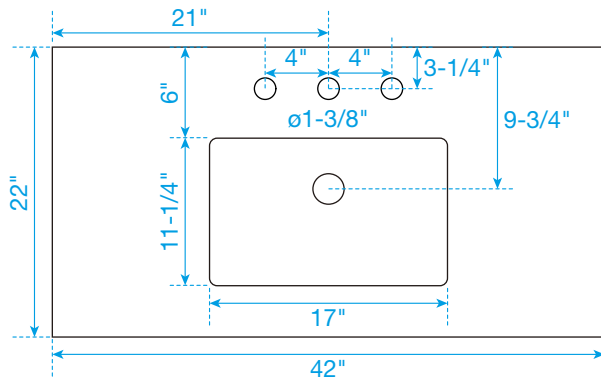

# WYNDHAM COLLECTION

TOP VIEW OF VANITY CABINET

\*Note: All measurements are  $\pm 1/4"$ .

WC-2828-42-SGL  
Quartz

# WYNDHAM COLLECTION

Note: Side splash is reversible. All measurements are  $\pm 1/4"$ .

WC-QC3-42-SGL-TOP