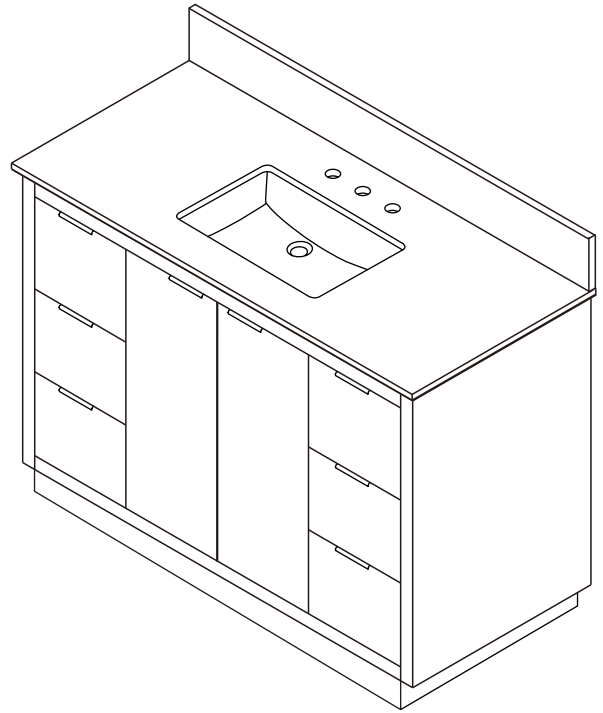

# WYNDHAM COLLECTION

TOP VIEW OF VANITY CABINET

\*Note: All measurements are  $\pm 1/4"$ .

WC-2828-42-SGL  
Quartz

# WYNDHAM COLLECTION

Note: Side splash is reversible. All measurements are  $\pm 1/4"$ .

WC-QC3-42-SGL-TOP