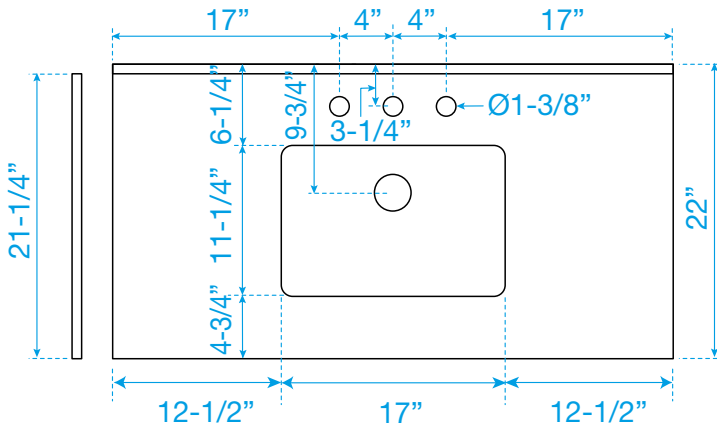

# WYNDHAM COLLECTION

TOP VIEW OF VANITY CABINET

\*Note: All measurements are  $\pm 1/4"$ .

WC-2828-42-SGL  
Quartz

# WYNDHAM COLLECTION

Note: Side splash is reversible. All measurements are  $\pm 1/4"$ .

WC-QC3-42-SGL-TOP