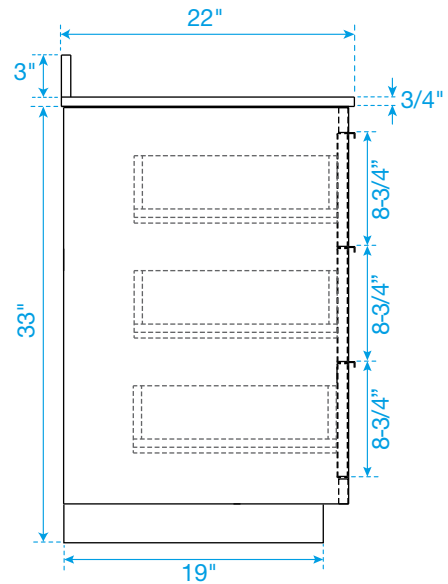

# WYNDHAM COLLECTION

TOP VIEW OF VANITY CABINET

\*Note: All measurements are  $\pm 1/4"$ .

WC-2828-42-SGL  
Quartz

# WYNDHAM COLLECTION

Note: Side splash is reversible. All measurements are  $\pm 1/4"$ .

WC-QC3-42-SGL-TOP