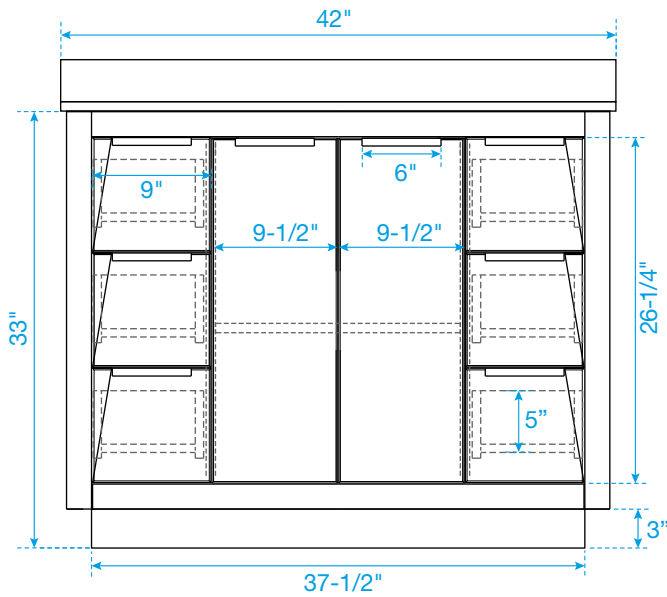

WYNDHAM COLLECTION

TOP VIEW OF VANITY CABINET

*Note: All measurements are $\pm 1/4"$.

WC-2828-42-SGL
Quartz

WYNDHAM COLLECTION

Note: Side splash is reversible. All measurements are $\pm 1/4$ ".

WC-QCI-42-SGL-TOP