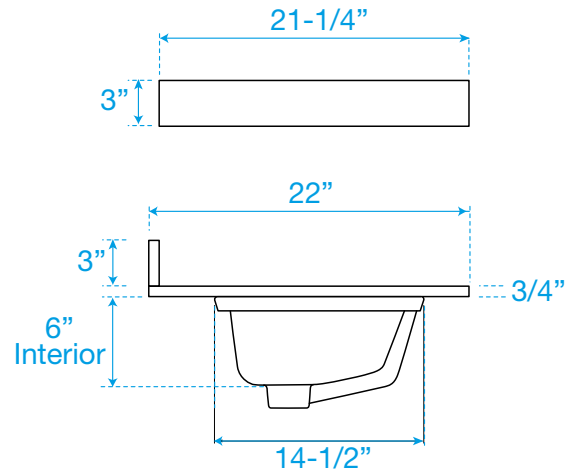

WYNDHAM COLLECTION

TOP VIEW OF VANITY CABINET

*Note: All measurements are $\pm 1/4"$.

WC-2828-42-SGL
Quartz

WYNDHAM COLLECTION

Note: Side splash is reversible. All measurements are $\pm 1/4$ ".

WC-QCI-42-SGL-TOP