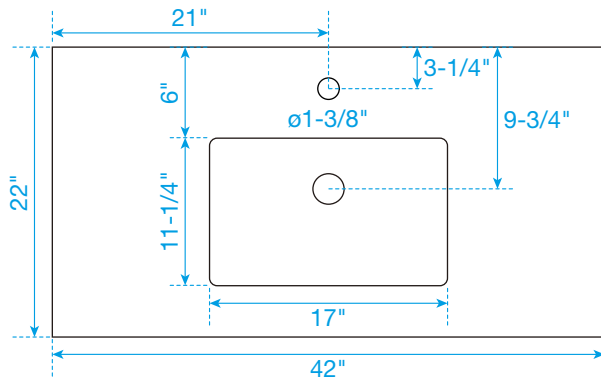

WYNDHAM COLLECTION

TOP VIEW OF VANITY CABINET

*Note: All measurements are $\pm 1/4"$.

WC-2828-42-SGL
Quartz

WYNDHAM COLLECTION

Note: Side splash is reversible. All measurements are $\pm 1/4$ ".

WC-QCI-42-SGL-TOP