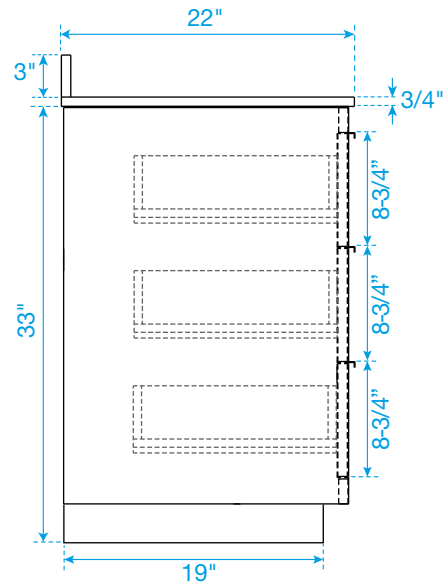

WYNDHAM COLLECTION

TOP VIEW OF VANITY CABINET

*Note: All measurements are $\pm 1/4"$.

WC-2828-42-SGL
Quartz

WYNDHAM COLLECTION

Note: Side splash is reversible. All measurements are $\pm 1/4$ ".

WC-QCI-42-SGL-TOP