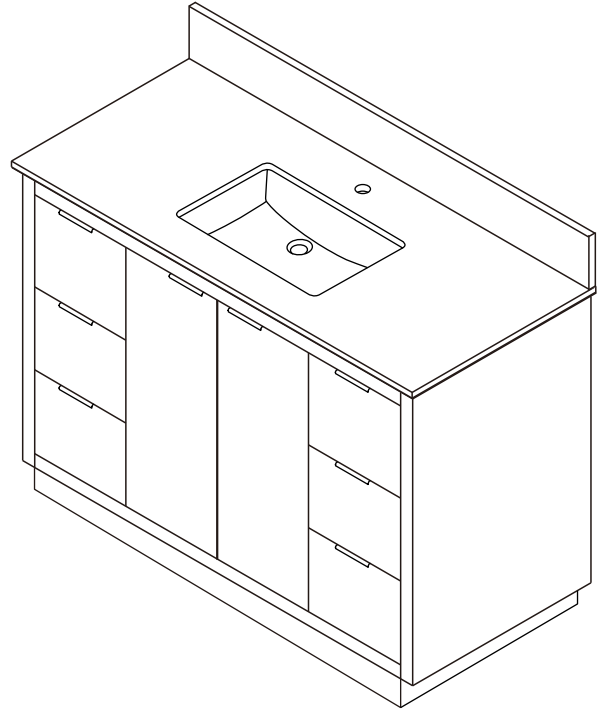

WYNDHAM COLLECTION

TOP VIEW OF VANITY CABINET

*Note: All measurements are $\pm 1/4"$.

WC-2828-42-SGL
Quartz

WYNDHAM COLLECTION

Note: Side splash is reversible. All measurements are $\pm 1/4$ ".

WC-QCI-42-SGL-TOP