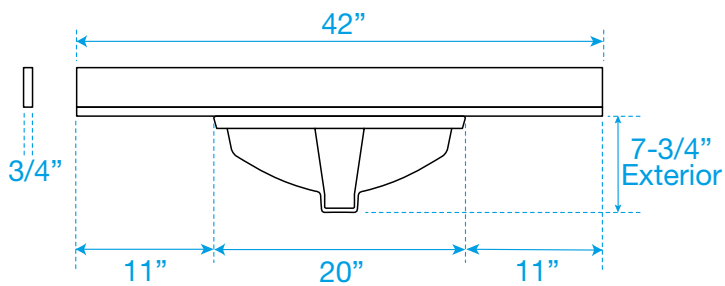

WYNDHAM COLLECTION

TOP VIEW OF VANITY CABINET

*Note: All measurements are $\pm 1/4"$.

WC-2828-42-SGL
Quartz

WYNDHAM COLLECTION

Note: Side splash is reversible. All measurements are $\pm 1/4$ ".

WC-QCI-42-SGL-TOP