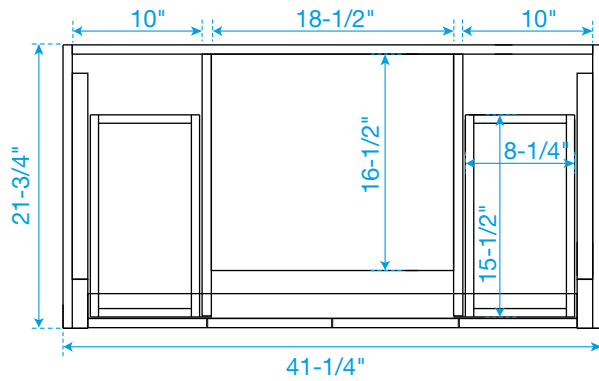

WYNDHAM COLLECTION

TOP VIEW OF VANITY CABINET

*Note: All measurements are $\pm 1/4"$.

WC-2828-42-SGL
Quartz

WYNDHAM COLLECTION

Note: Side splash is reversible. All measurements are $\pm 1/4$ ".

WC-QCI-42-SGL-TOP