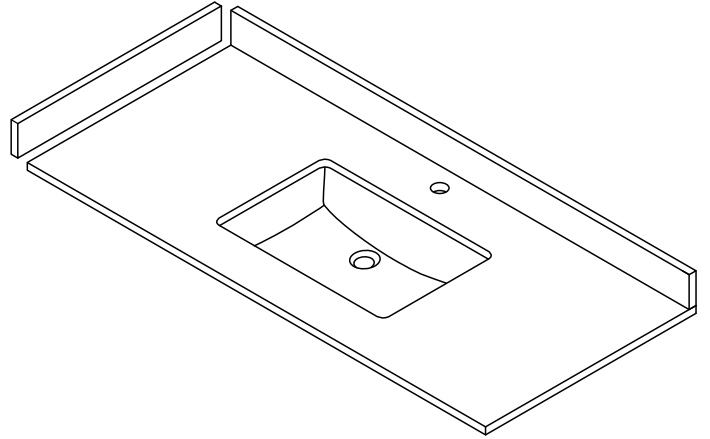

WYNDHAM COLLECTION

TOP VIEW OF VANITY CABINET

*Note: All measurements are $\pm 1/4"$.

WC-2828-42-SGL
Quartz

WYNDHAM COLLECTION

Note: Side splash is reversible. All measurements are $\pm 1/4$ ".

WC-QCI-42-SGL-TOP