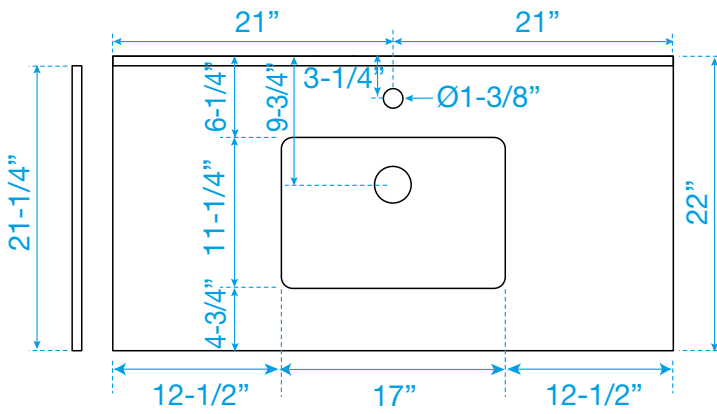

WYNDHAM COLLECTION

TOP VIEW OF VANITY CABINET

*Note: All measurements are $\pm 1/4"$.

WC-2828-42-SGL
Quartz

WYNDHAM COLLECTION

Note: Side splash is reversible. All measurements are $\pm 1/4$ ".

WC-QCI-42-SGL-TOP