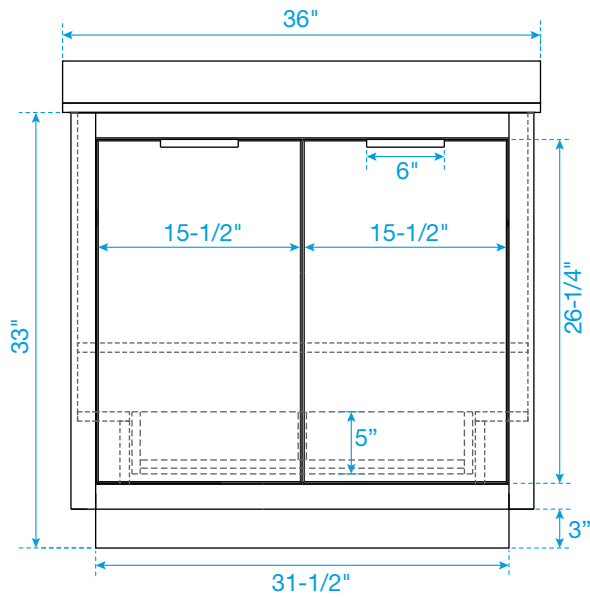

WYNDHAM COLLECTION

TOP VIEW OF VANITY CABINET

*Note: All measurements are $\pm 1/4"$.

WC-2828-36-SGL
Quartz

WYNDHAM COLLECTION

Note: Side splash is reversible. All measurements are $\pm 1/4\text{'}$.

WC-QC3-36-SGL-TOP