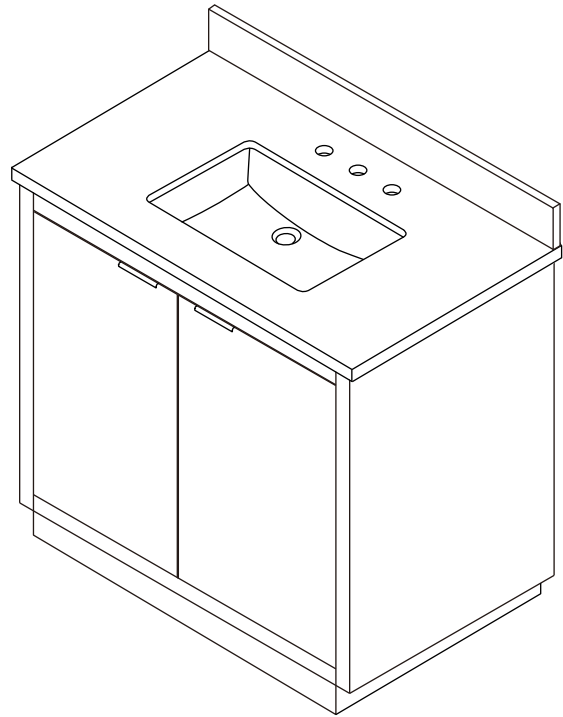

WYNDHAM COLLECTION

TOP VIEW OF VANITY CABINET

*Note: All measurements are $\pm 1/4"$.

WC-2828-36-SGL
Quartz

WYNDHAM COLLECTION

Note: Side splash is reversible. All measurements are $\pm 1/4\text{'}$.

WC-QC3-36-SGL-TOP