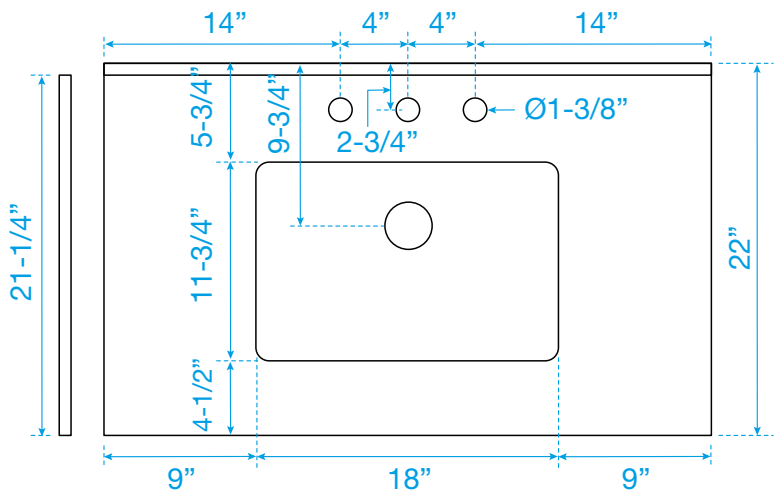

WYNDHAM COLLECTION

TOP VIEW OF VANITY CABINET

*Note: All measurements are $\pm 1/4"$.

WC-2828-36-SGL
Quartz

WYNDHAM COLLECTION

Note: Side splash is reversible. All measurements are $\pm 1/4\text{'}$.

WC-QC3-36-SGL-TOP