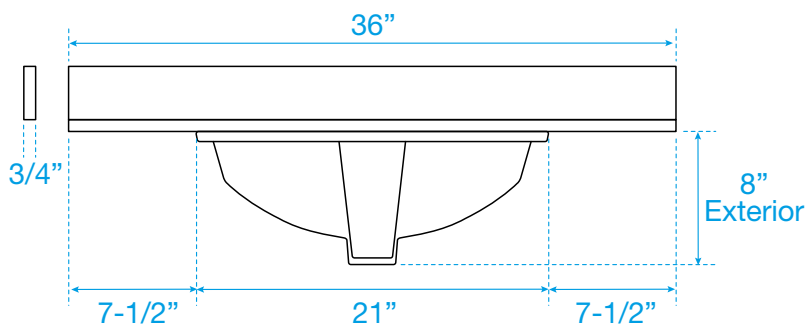

WYNDHAM COLLECTION

TOP VIEW OF VANITY CABINET

*Note: All measurements are $\pm 1/4"$.

WC-2828-36-SGL
Quartz

WYNDHAM COLLECTION

Note: Side splash is reversible. All measurements are $\pm 1/4\text{'}$.

WC-QC3-36-SGL-TOP