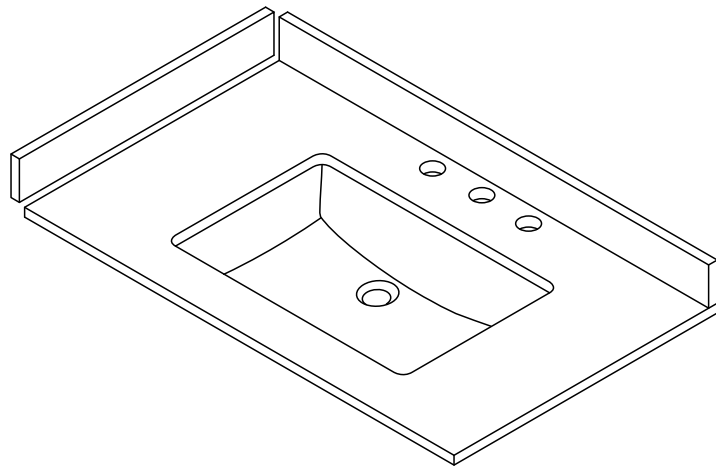

WYNDHAM COLLECTION

TOP VIEW OF VANITY CABINET

*Note: All measurements are $\pm 1/4"$.

WC-2828-36-SGL
Quartz

WYNDHAM COLLECTION

Note: Side splash is reversible. All measurements are $\pm 1/4\text{'}$.

WC-QC3-36-SGL-TOP