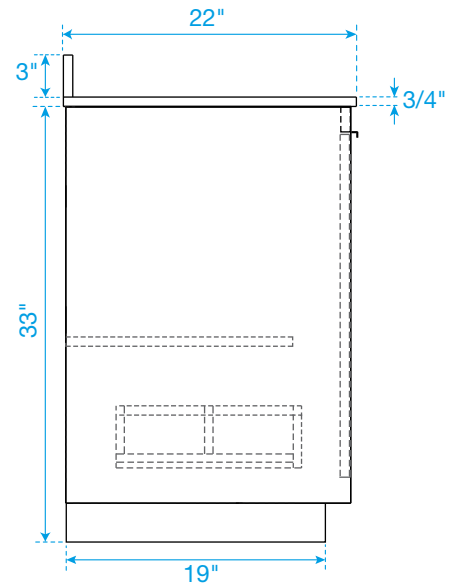

WYNDHAM COLLECTION

TOP VIEW OF VANITY CABINET

*Note: All measurements are $\pm 1/4"$.

WC-2828-36-SGL
Quartz

WYNDHAM COLLECTION

Note: Side splash is reversible. All measurements are $\pm 1/4\text{'}$.

WC-QC3-36-SGL-TOP