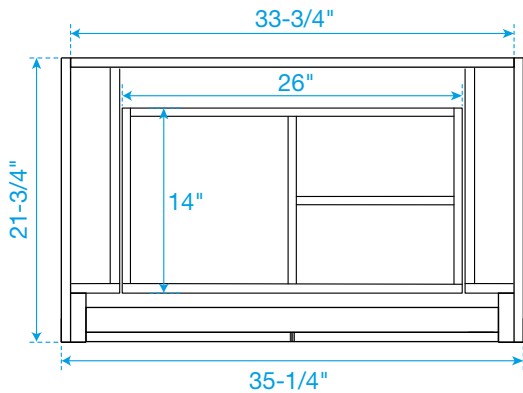

WYNDHAM COLLECTION

TOP VIEW OF VANITY CABINET

*Note: All measurements are $\pm 1/4"$.

WC-2828-36-SGL
Quartz

WYNDHAM COLLECTION

Note: Side splash is reversible. All measurements are $\pm 1/4\text{'}$.

WC-QC3-36-SGL-TOP