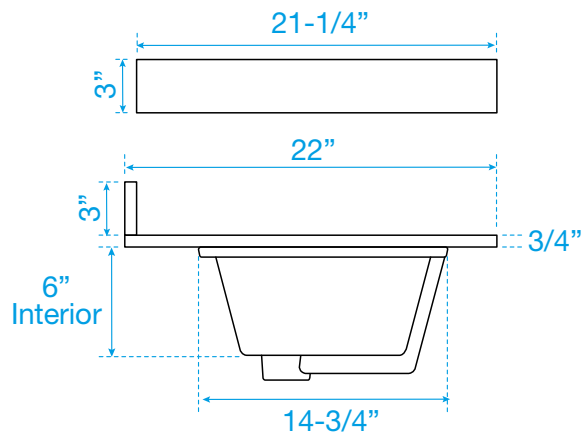

WYNDHAM COLLECTION

TOP VIEW OF VANITY CABINET

*Note: All measurements are $\pm 1/4"$.

WC-2828-36-SGL
Quartz

WYNDHAM COLLECTION

Note: Side splash is reversible. All measurements are $\pm 1/4\text{'}$.

WC-QC3-36-SGL-TOP