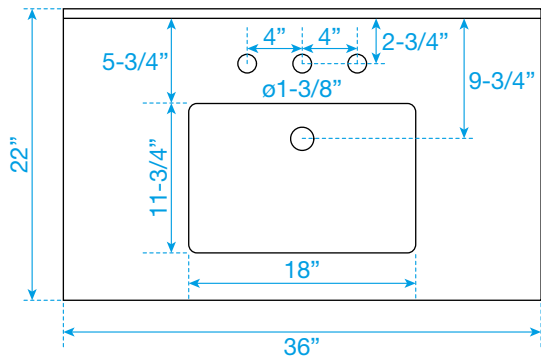

WYNDHAM COLLECTION

TOP VIEW OF VANITY CABINET

*Note: All measurements are $\pm 1/4"$.

WC-2828-36-SGL
Quartz

WYNDHAM COLLECTION

Note: Side splash is reversible. All measurements are $\pm 1/4\text{'}$.

WC-QC3-36-SGL-TOP