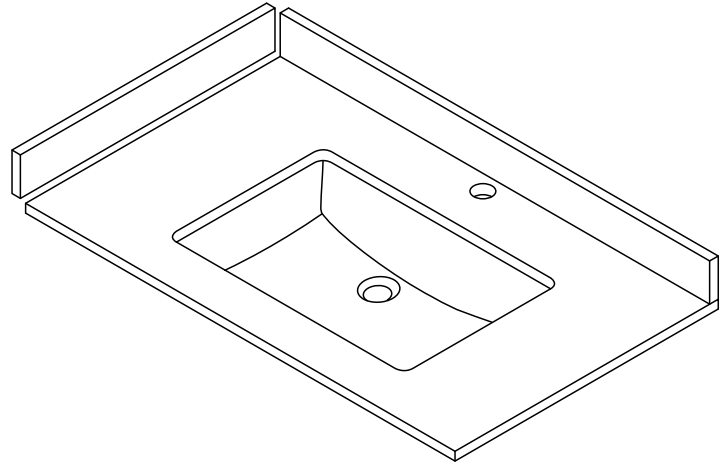

WYNDHAM COLLECTION

TOP VIEW OF VANITY CABINET

*Note: All measurements are $\pm 1/4''$.

WC-2828-36-SGL Quartz

WYNDHAM COLLECTION

Note: Side splash is reversible. All measurements are $\pm 1/4\text{'}$.

WC-QC1-36-SGL-TOP