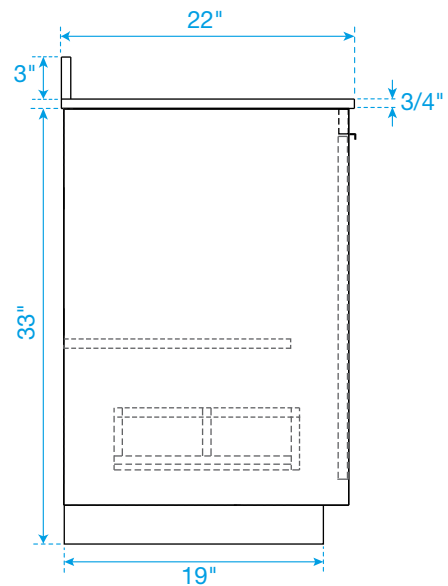

WYNDHAM COLLECTION

TOP VIEW OF VANITY CABINET

*Note: All measurements are $\pm 1/4''$.

WC-2828-36-SGL Quartz

WYNDHAM COLLECTION

Note: Side splash is reversible. All measurements are $\pm 1/4\text{'}$.

WC-QC1-36-SGL-TOP