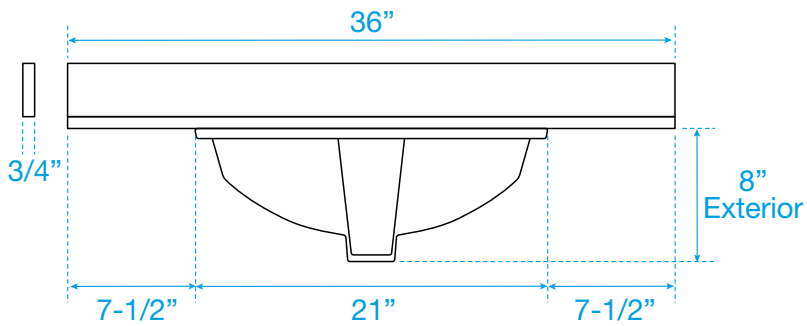

WYNDHAM COLLECTION

TOP VIEW OF VANITY CABINET

*Note: All measurements are $\pm 1/4''$.

WC-2828-36-SGL Quartz

WYNDHAM COLLECTION

Note: Side splash is reversible. All measurements are $\pm 1/4\text{'}$.

WC-QC1-36-SGL-TOP