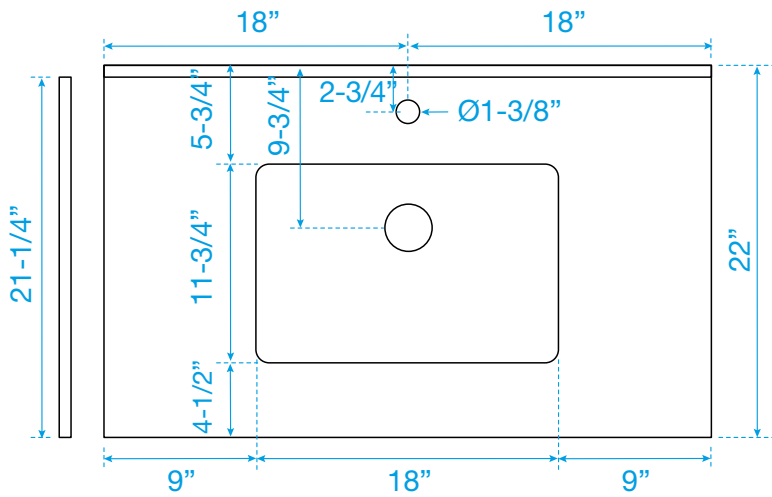

WYNDHAM COLLECTION

TOP VIEW OF VANITY CABINET

*Note: All measurements are $\pm 1/4''$.

WC-2828-36-SGL Quartz

WYNDHAM COLLECTION

Note: Side splash is reversible. All measurements are $\pm 1/4\text{'}$.

WC-QC1-36-SGL-TOP