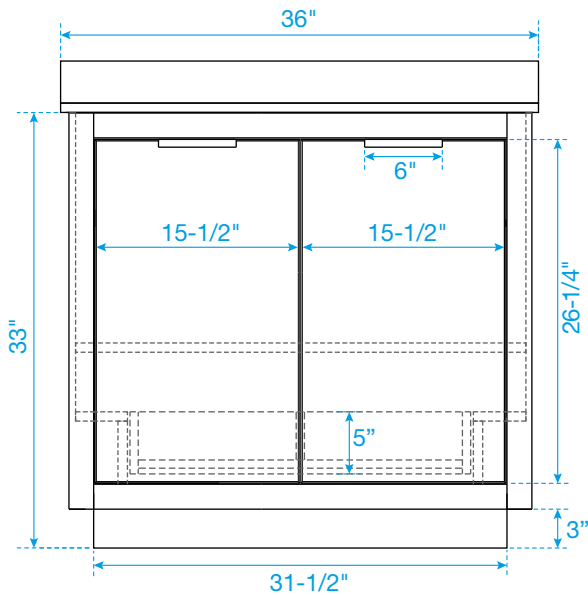

WYNDHAM COLLECTION

TOP VIEW OF VANITY CABINET

*Note: All measurements are $\pm 1/4''$.

WC-2828-36-SGL Quartz

WYNDHAM COLLECTION

Note: Side splash is reversible. All measurements are $\pm 1/4\text{'}$.

WC-QC1-36-SGL-TOP