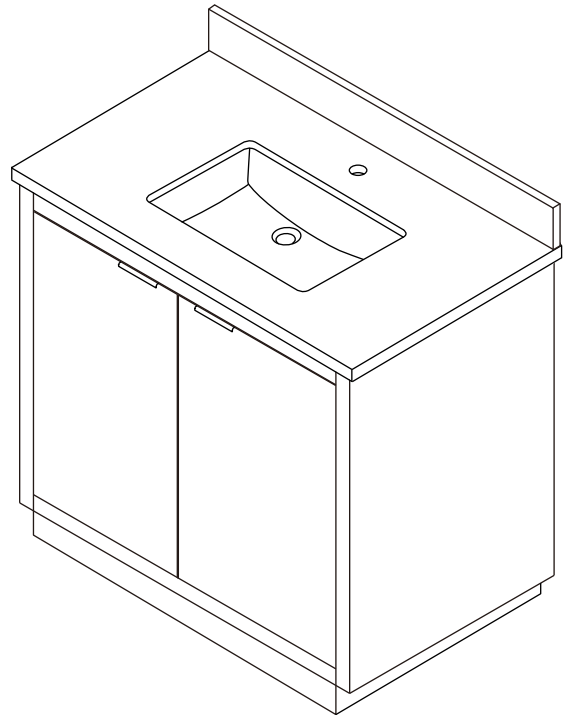

WYNDHAM COLLECTION

TOP VIEW OF VANITY CABINET

*Note: All measurements are $\pm 1/4''$.

WC-2828-36-SGL Quartz

WYNDHAM COLLECTION

Note: Side splash is reversible. All measurements are $\pm 1/4\text{'}$.

WC-QC1-36-SGL-TOP