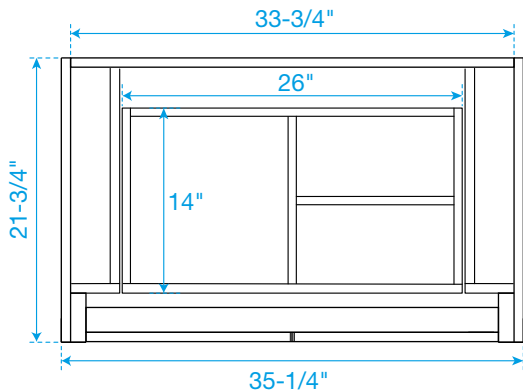

WYNDHAM COLLECTION

TOP VIEW OF VANITY CABINET

*Note: All measurements are $\pm 1/4''$.

WC-2828-36-SGL Quartz

WYNDHAM COLLECTION

Note: Side splash is reversible. All measurements are $\pm 1/4\text{'}$.

WC-QC1-36-SGL-TOP