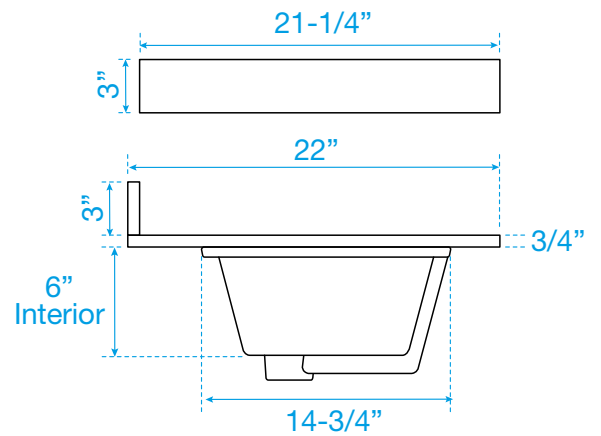

WYNDHAM COLLECTION

TOP VIEW OF VANITY CABINET

*Note: All measurements are $\pm 1/4''$.

WC-2828-36-SGL Quartz

WYNDHAM COLLECTION

Note: Side splash is reversible. All measurements are $\pm 1/4\text{'}$.

WC-QC1-36-SGL-TOP