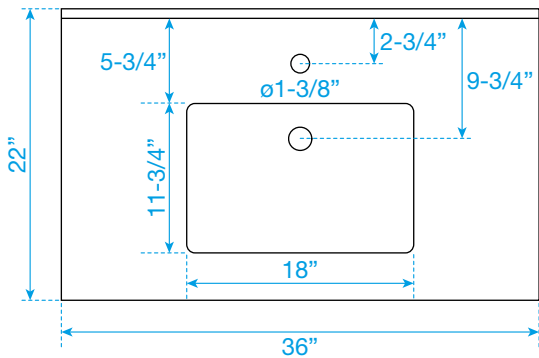

WYNDHAM COLLECTION

TOP VIEW OF VANITY CABINET

*Note: All measurements are $\pm 1/4''$.

WC-2828-36-SGL Quartz

WYNDHAM COLLECTION

Note: Side splash is reversible. All measurements are $\pm 1/4\text{'}$.

WC-QC1-36-SGL-TOP