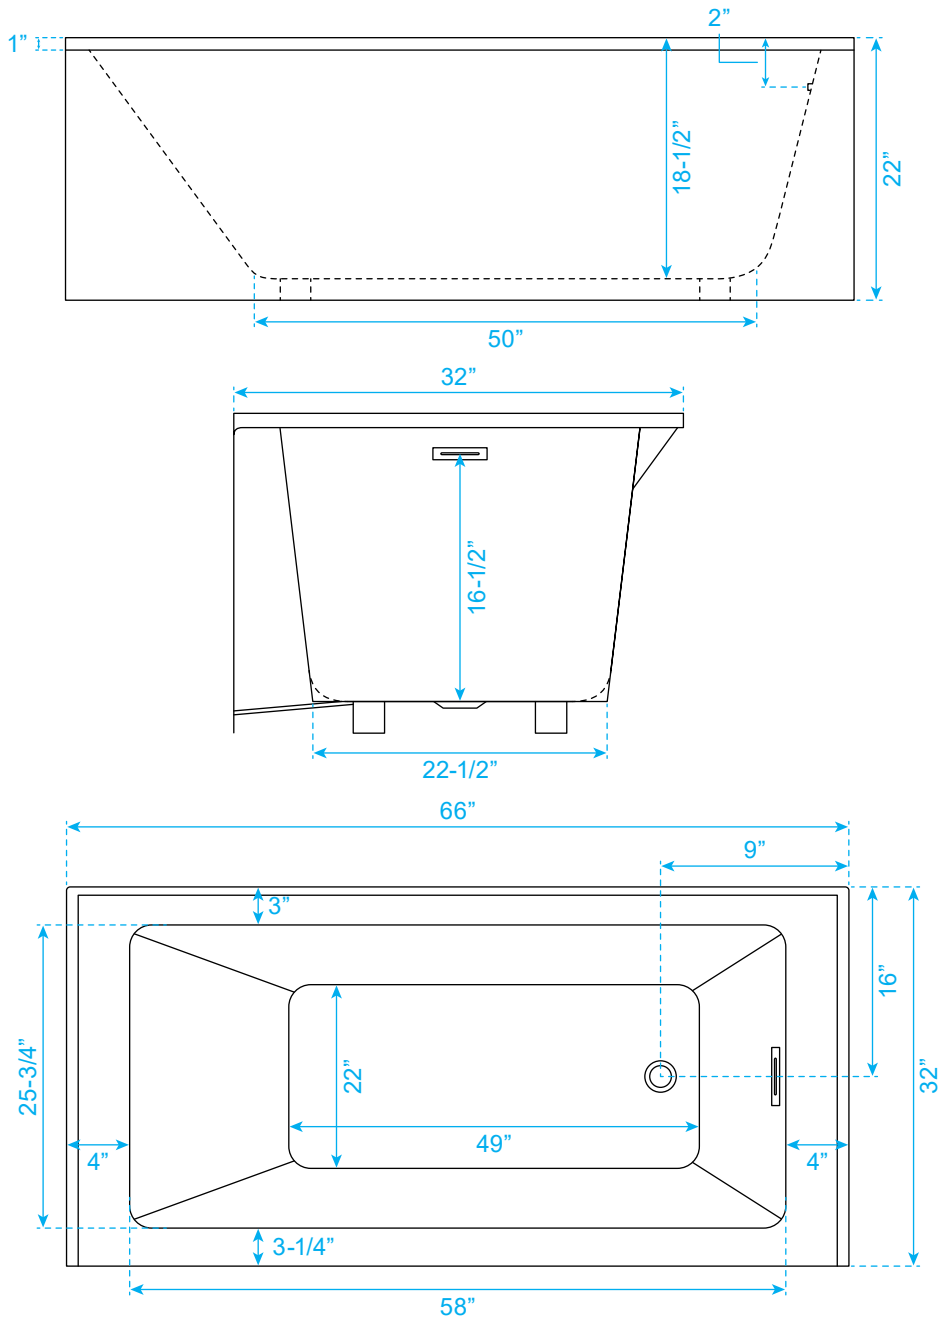

WYNDHAM COLLECTION

Installation - 3 Wall Alcove
Exterior Size - 66"L x 32"W x 22"H
Interior Size - 58"L x 25-3/4"W x 18-1/2"H
Depth at Drain - 18-1/2"
Drain To Overflow - 16-1/2"
Maximum Fill - 85 Gallons
Backrest Slope Angle - 25 Degrees
Other Side Slope Angle - 10 Degrees
Note - All Measurements are $\pm 1/2$ "

WC-BTE-6632R