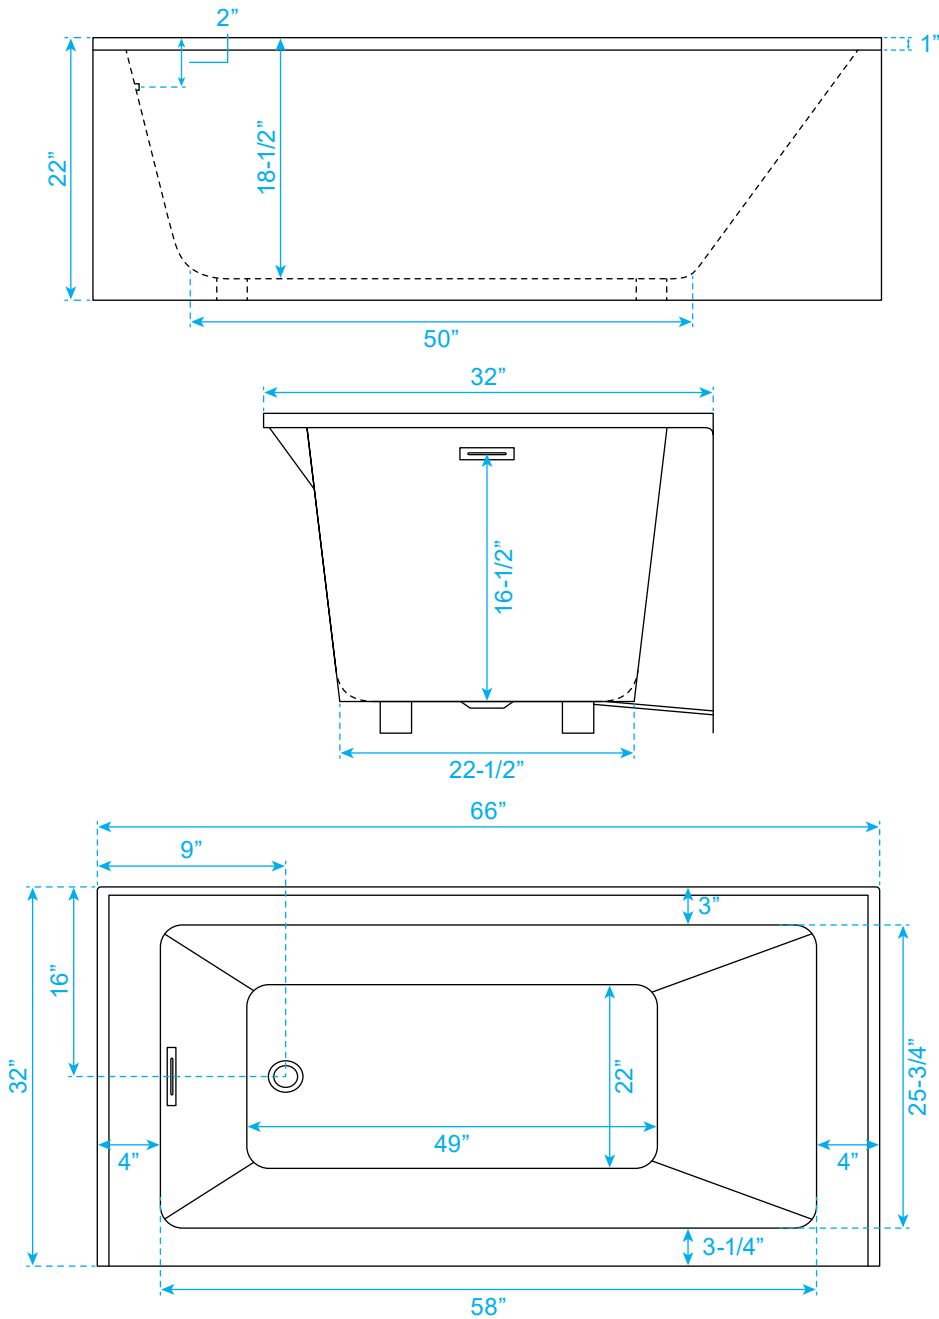

WYNDHAM COLLECTION

Installation - 3 Wall Alcove
Exterior Size - 66"L x 32"W x 22"H
Interior Size - 58"L x 25-3/4"W x 18-1/2"H
Depth at Drain - 18-1/2"
Drain To Overflow - 16-1/2"
Maximum Fill - 85 Gallons
Backrest Slope Angle - 25 Degrees
Other Side Slope Angle - 10 Degrees
Note - All Measurements are $\pm 1/2$ "

WC-BTE-6632L