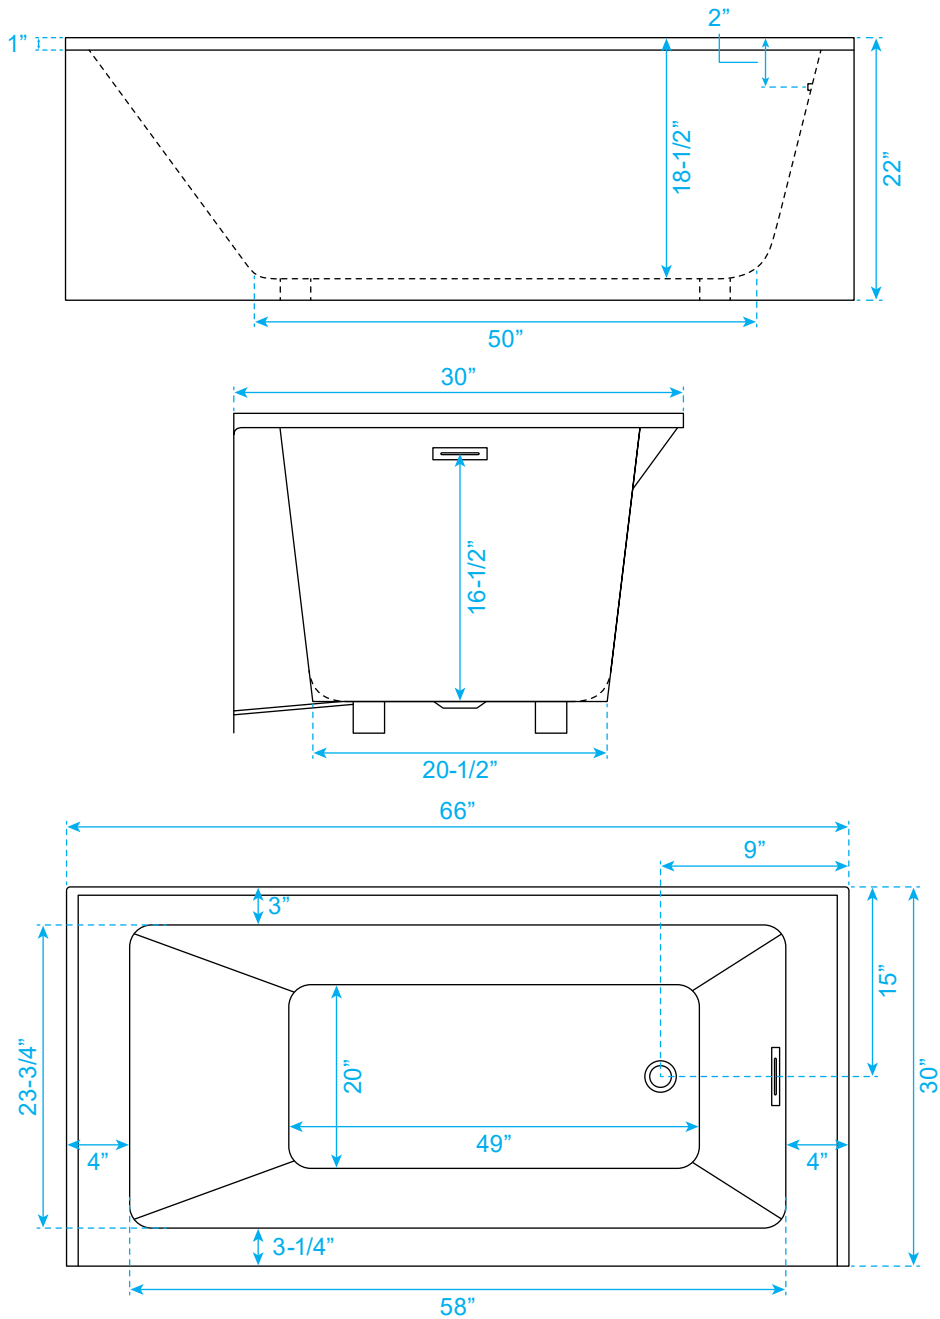

WYNDHAM COLLECTION

Installation - 3 Wall Alcove
Exterior Size - 66"L x 30"W x 22"H
Interior Size - 58"L x 23-3/4"W x 18-1/2"H
Depth at Drain - 18-1/2"
Drain To Overflow - 16-1/2"
Maximum Fill - 82 Gallons
Backrest Slope Angle - 25 Degrees
Other Side Slope Angle - 10 Degrees
Note - All Measurements are $\pm 1/2$ "

WC-BTE-6630R