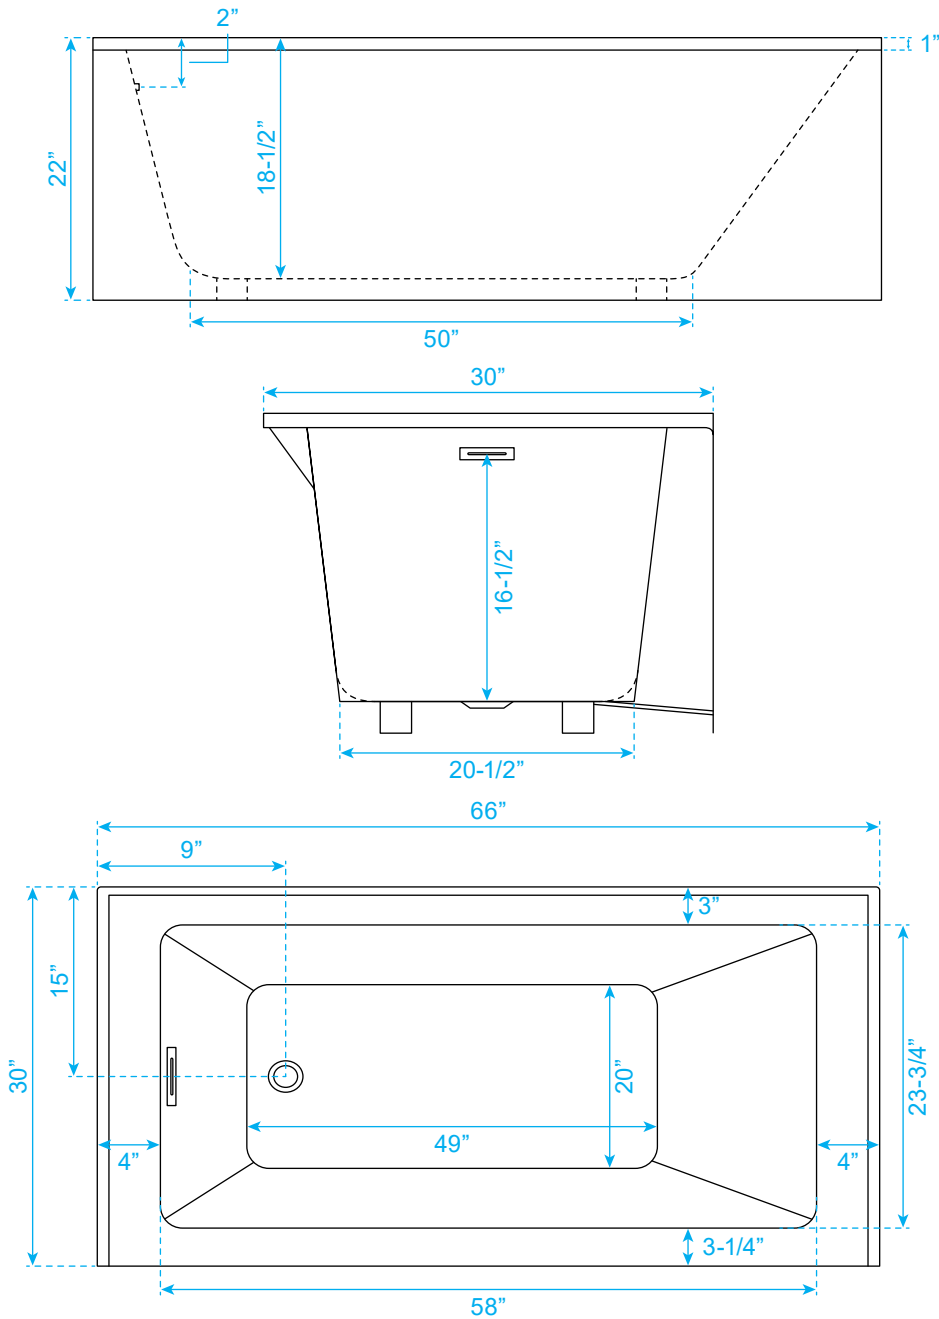

WYNDHAM COLLECTION

Installation - 3 Wall Alcove
Exterior Size - 66"L x 30"W x 22"H
Interior Size - 58"L x 23-3/4"W x 18-1/2"H
Depth at Drain - 18-1/2"
Drain To Overflow - 16-1/2"
Maximum Fill - 82 Gallons
Backrest Slope Angle - 25 Degrees
Other Side Slope Angle - 10 Degrees
Note - All Measurements are $\pm 1/2$ "

WC-BTE-6630L