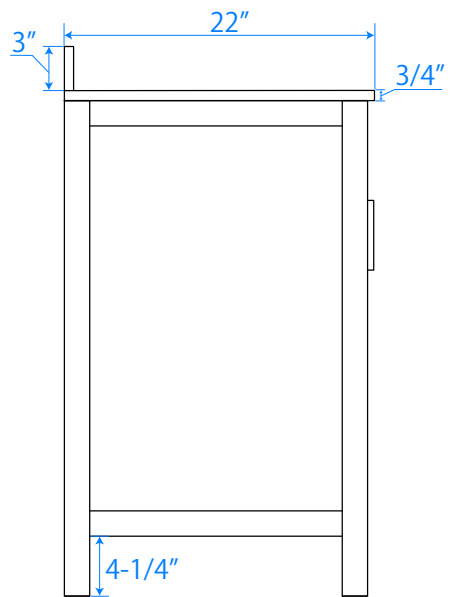

WYNDHAM COLLECTION

TOP VIEW OF VANITY CABINET

Note: All Measurements are ± 1/4"

WC-2525-36

WYNDHAM COLLECTION

Side splash is reversible.
Note: All measurements are $\pm 1/4"$.

WC-VCB-36-SGL-TOP
UMSQ