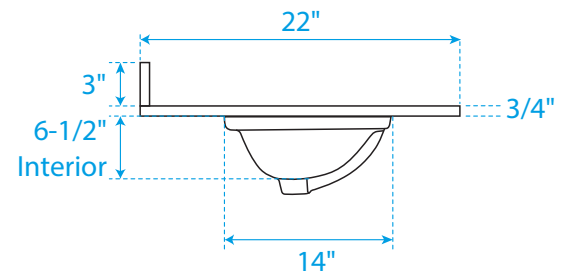

WYNDHAM COLLECTION

TOP VIEW OF VANITY CABINET

Note: All Measurements are ± 1/4"

WC-2525-36

WYNDHAM COLLECTION

Side splash is reversible.
Note: All measurements are $\pm 1/4"$.

WC-VCB-36-SGL-TOP
UMSQ