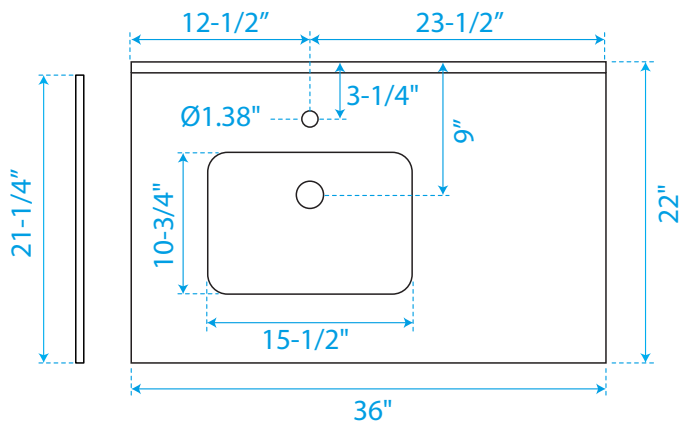

WYNDHAM COLLECTION

TOP VIEW OF VANITY CABINET

Note: All Measurements are ± 1/4"

WC-2525-36

WYNDHAM COLLECTION

Side splash is reversible.
Note: All measurements are $\pm 1/4"$.

WC-VCB-36-SGL-TOP
UMSQ