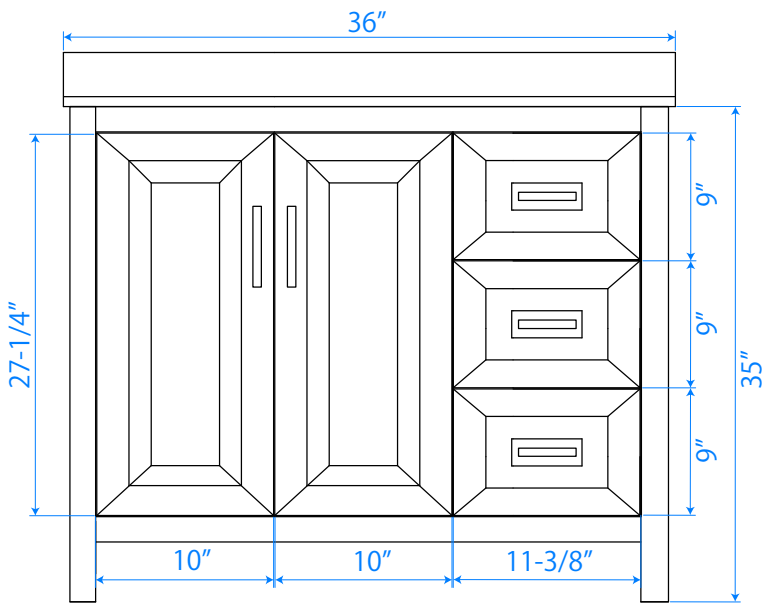

WYNDHAM COLLECTION

TOP VIEW OF VANITY CABINET

Note: All Measurements are ± 1/4"

WC-2525-36

WYNDHAM COLLECTION

Side splash is reversible.
Note: All measurements are $\pm 1/4"$.

WC-VCB-36-SGL-TOP
UMSQ