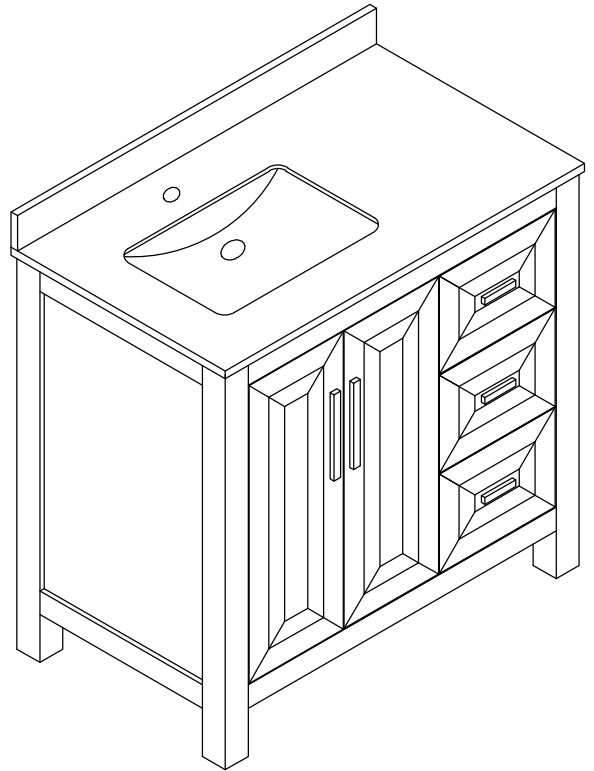

WYNDHAM COLLECTION

TOP VIEW OF VANITY CABINET

Note: All Measurements are ± 1/4"

WC-2525-36

WYNDHAM COLLECTION

Side splash is reversible.
Note: All measurements are $\pm 1/4"$.

WC-VCB-36-SGL-TOP
UMSQ