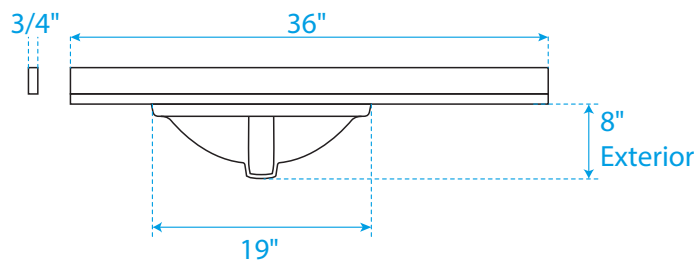

WYNDHAM COLLECTION

TOP VIEW OF VANITY CABINET

Note: All Measurements are ± 1/4"

WC-2525-36

WYNDHAM COLLECTION

Side splash is reversible.
Note: All measurements are $\pm 1/4"$.

WC-VCB-36-SGL-TOP
UMSQ