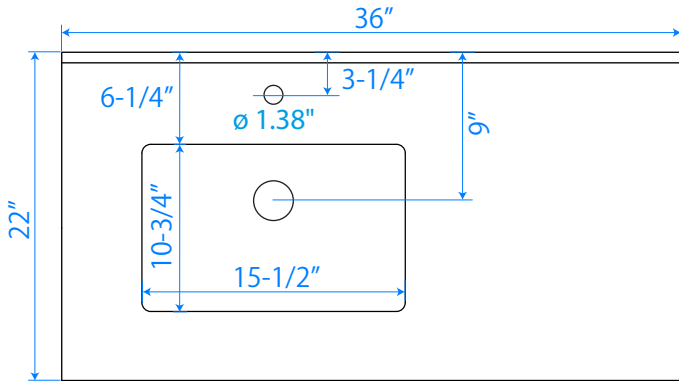

WYNDHAM COLLECTION

TOP VIEW OF VANITY CABINET

Note: All Measurements are ± 1/4"

WC-2525-36

WYNDHAM COLLECTION

Side splash is reversible.
Note: All measurements are $\pm 1/4"$.

WC-VCB-36-SGL-TOP
UMSQ