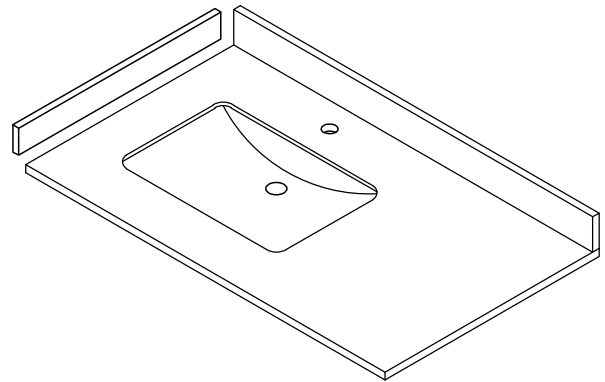

WYNDHAM COLLECTION

TOP VIEW OF VANITY CABINET

Note: All Measurements are ± 1/4"

WC-2525-36

WYNDHAM COLLECTION

Side splash is reversible.
Note: All measurements are $\pm 1/4"$.

WC-VCB-36-SGL-TOP
UMSQ