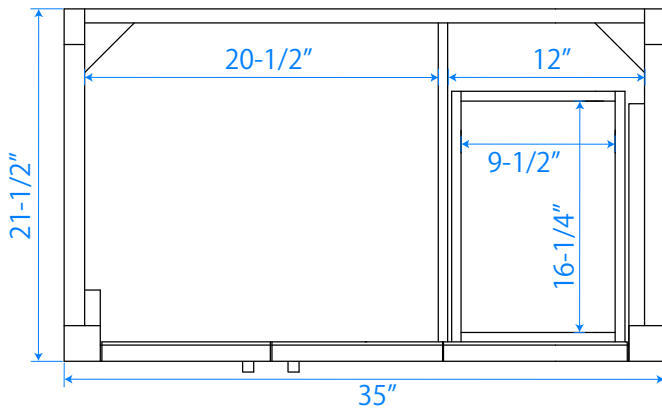

WYNDHAM COLLECTION

TOP VIEW OF VANITY CABINET

Note: All Measurements are ± 1/4"

WC-2525-36

WYNDHAM COLLECTION

Side splash is reversible.
Note: All measurements are $\pm 1/4"$.

WC-VCB-36-SGL-TOP
UMSQ