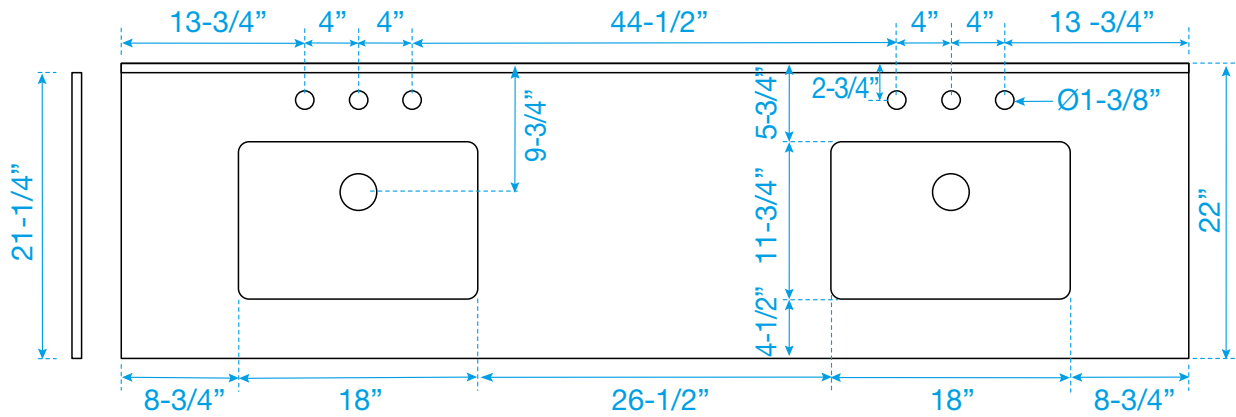

# WYNDHAM COLLECTION

TOP VIEW OF VANITY CABINET

Note: Due to high probability of breakage, the backsplash comes in two pieces, cut from the same piece. All Measurements are  $\pm 1/4"$ .

WC-2323-80-DBL  
Quartz

# WYNDHAM COLLECTION

Note: Side splash is reversible. Due to high probability of breakage, the backsplash comes in two pieces, cut from the same piece. All measurements are  $\pm 1/4$ ".

WC-QC3-80-DBL-TOP