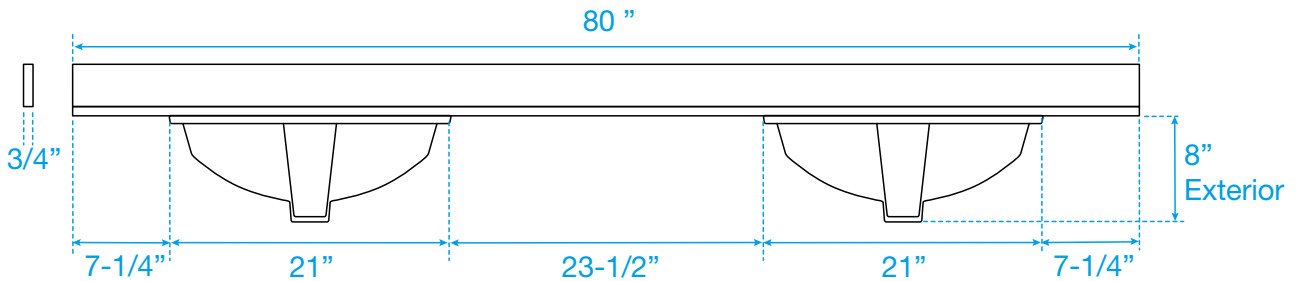

# WYNDHAM COLLECTION

TOP VIEW OF VANITY CABINET

Note: Due to high probability of breakage, the backsplash comes in two pieces, cut from the same piece. All Measurements are  $\pm 1/4"$ .

WC-2323-80-DBL  
Quartz

# WYNDHAM COLLECTION

Note: Side splash is reversible. Due to high probability of breakage, the backsplash comes in two pieces, cut from the same piece. All measurements are  $\pm 1/4$ ".

WC-QC3-80-DBL-TOP