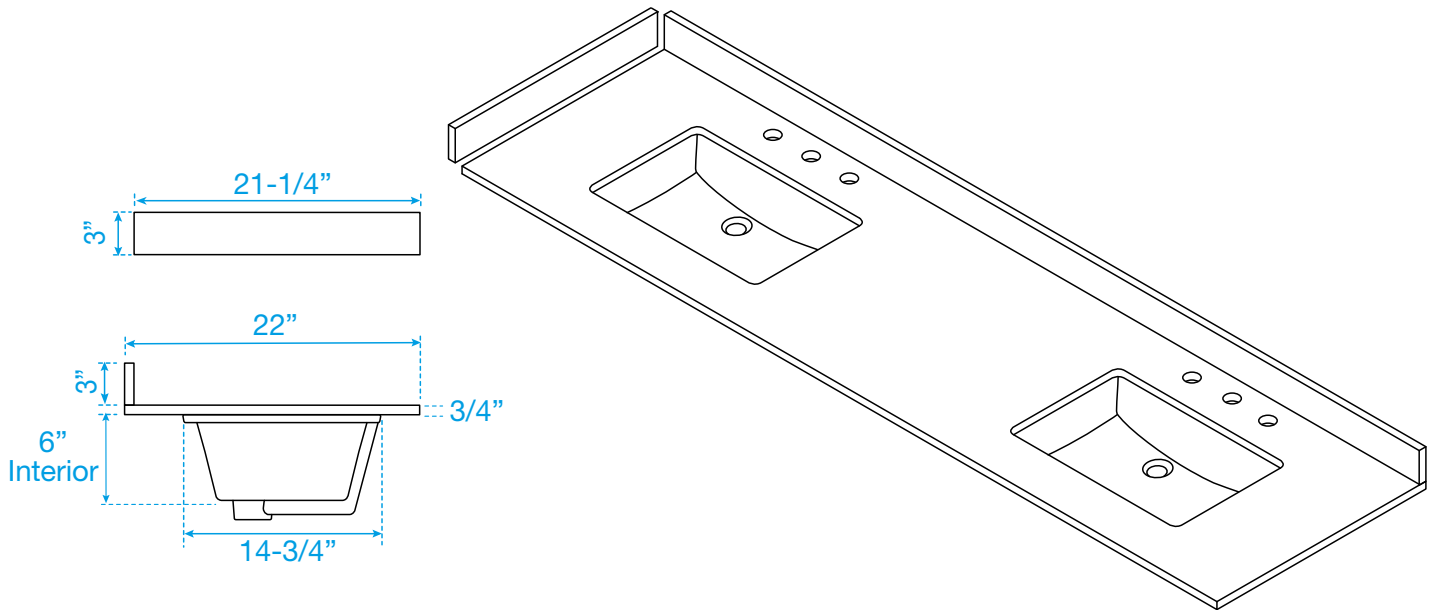

# WYNDHAM COLLECTION

TOP VIEW OF VANITY CABINET

Note: Due to high probability of breakage, the backsplash comes in two pieces, cut from the same piece. All Measurements are  $\pm 1/4"$ .

WC-2323-80-DBL  
Quartz

# WYNDHAM COLLECTION

Note: Side splash is reversible. Due to high probability of breakage, the backsplash comes in two pieces, cut from the same piece. All measurements are  $\pm 1/4$ ".

WC-QC3-80-DBL-TOP