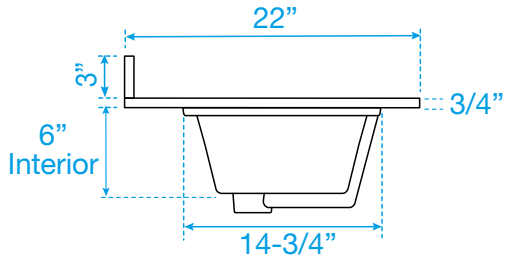

# WYNDHAM COLLECTION

TOP VIEW OF VANITY CABINET

Note: Due to high probability of breakage, the backsplash comes in two pieces, cut from the same piece. All Measurements are  $\pm 1/4"$ .

WC-2323-80-DBL  
Quartz

# WYNDHAM COLLECTION

Note: Side splash is reversible. Due to high probability of breakage, the backsplash comes in two pieces, cut from the same piece. All measurements are  $\pm 1/4$ ".

WC-QC3-80-DBL-TOP