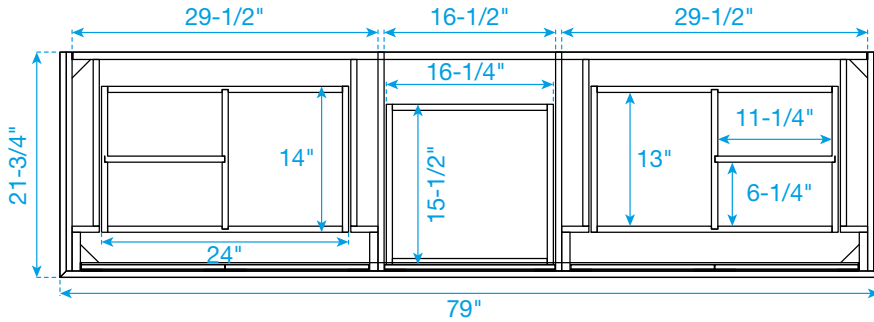

# WYNDHAM COLLECTION

TOP VIEW OF VANITY CABINET

Note: Due to high probability of breakage, the backsplash comes in two pieces, cut from the same piece. All Measurements are  $\pm 1/4"$ .

WC-2323-80-DBL  
Quartz

# WYNDHAM COLLECTION

Note: Side splash is reversible. Due to high probability of breakage, the backsplash comes in two pieces, cut from the same piece. All measurements are  $\pm 1/4$ ".

WC-QC3-80-DBL-TOP