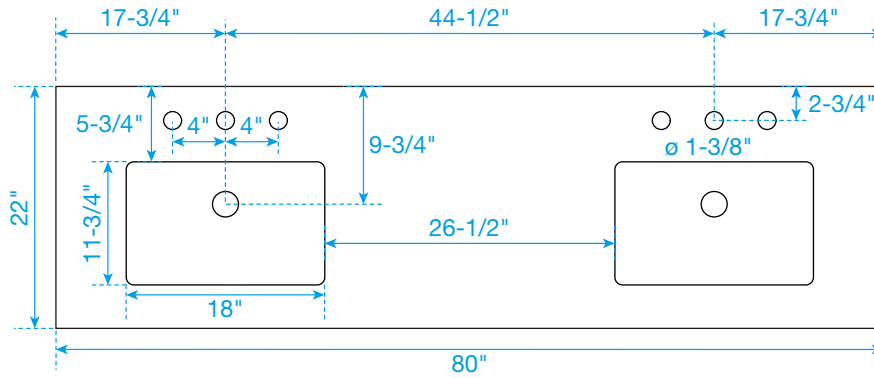

# WYNDHAM COLLECTION

TOP VIEW OF VANITY CABINET

Note: Due to high probability of breakage, the backsplash comes in two pieces, cut from the same piece. All Measurements are  $\pm 1/4"$ .

WC-2323-80-DBL  
Quartz

# WYNDHAM COLLECTION

Note: Side splash is reversible. Due to high probability of breakage, the backsplash comes in two pieces, cut from the same piece. All measurements are  $\pm 1/4$ ".

WC-QC3-80-DBL-TOP