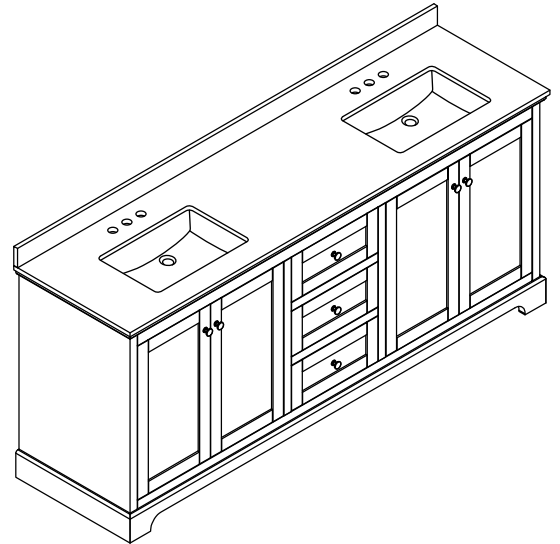

# WYNDHAM COLLECTION

TOP VIEW OF VANITY CABINET

Note: Due to high probability of breakage, the backsplash comes in two pieces, cut from the same piece. All Measurements are  $\pm 1/4"$ .

WC-2323-80-DBL  
Quartz

# WYNDHAM COLLECTION

Note: Side splash is reversible. Due to high probability of breakage, the backsplash comes in two pieces, cut from the same piece. All measurements are  $\pm 1/4$ ".

WC-QC3-80-DBL-TOP