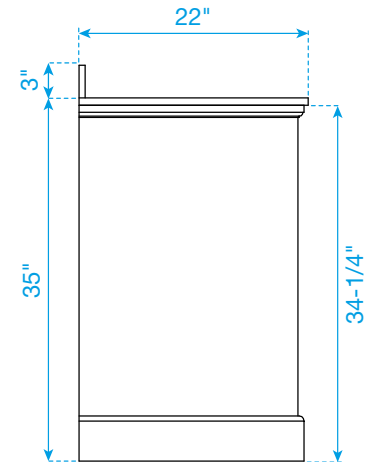

# WYNDHAM COLLECTION

TOP VIEW OF VANITY CABINET

Note: Due to high probability of breakage, the backsplash comes in two pieces, cut from the same piece. All Measurements are  $\pm 1/4"$ .

WC-2323-80-DBL  
Quartz

# WYNDHAM COLLECTION

Note: Side splash is reversible. Due to high probability of breakage, the backsplash comes in two pieces, cut from the same piece. All measurements are  $\pm 1/4$ ".

WC-QC3-80-DBL-TOP