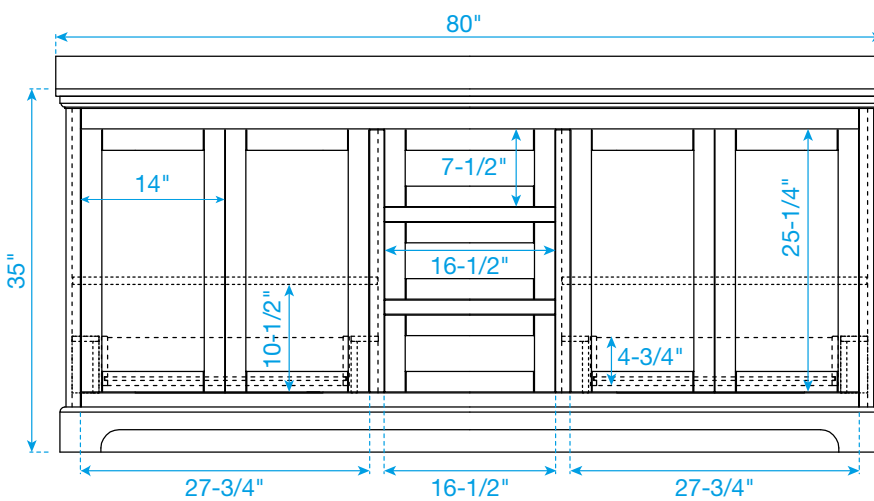

# WYNDHAM COLLECTION

TOP VIEW OF VANITY CABINET

Note: Due to high probability of breakage, the backsplash comes in two pieces, cut from the same piece. All Measurements are  $\pm 1/4"$ .

WC-2323-80-DBL  
Quartz

# WYNDHAM COLLECTION

Note: Side splash is reversible. Due to high probability of breakage, the backsplash comes in two pieces, cut from the same piece. All measurements are  $\pm 1/4$ ".

WC-QC3-80-DBL-TOP