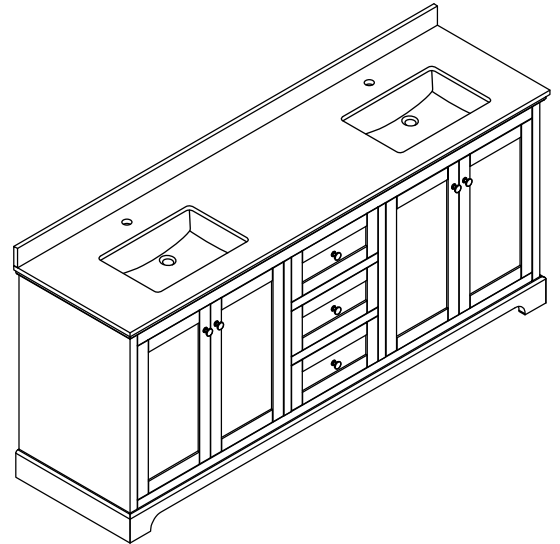

WYNDHAM COLLECTION

TOP VIEW OF VANITY CABINET

Note: Due to high probability of breakage, the backsplash comes in two pieces, cut from the same piece. All Measurements are $\pm 1/4"$.

WC-2323-80-DBL
Quartz

WYNDHAM COLLECTION

Note: Side splash is reversible. Due to high probability of breakage, the backsplash comes in two pieces, cut from the same piece. All measurements are $\pm 1/4"$.

WC-QC1-80-DBL-TOP