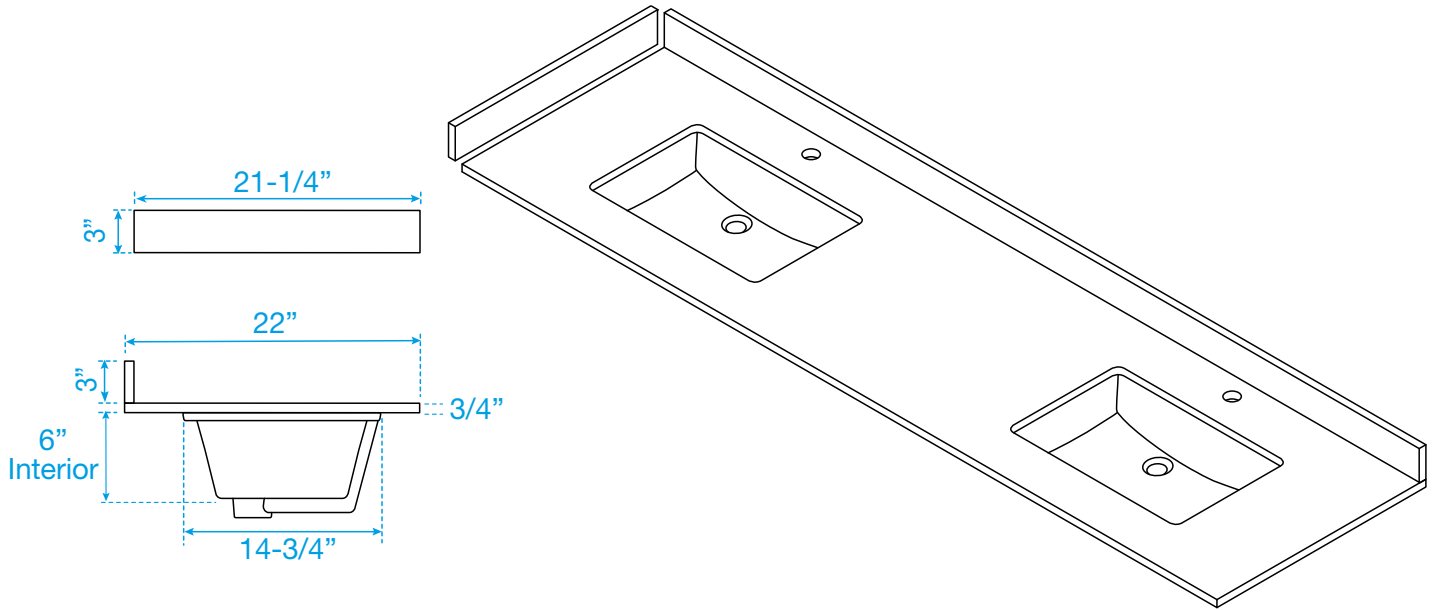

WYNDHAM COLLECTION

TOP VIEW OF VANITY CABINET

Note: Due to high probability of breakage, the backsplash comes in two pieces, cut from the same piece. All Measurements are $\pm 1/4"$.

WC-2323-80-DBL
Quartz

WYNDHAM COLLECTION

Note: Side splash is reversible. Due to high probability of breakage, the backsplash comes in two pieces, cut from the same piece. All measurements are $\pm 1/4"$.

WC-QC1-80-DBL-TOP