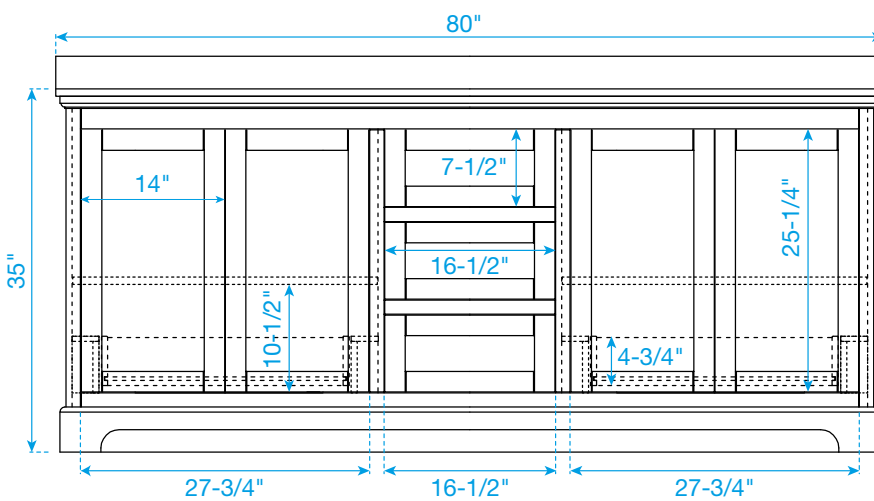

WYNDHAM COLLECTION

TOP VIEW OF VANITY CABINET

Note: Due to high probability of breakage, the backsplash comes in two pieces, cut from the same piece. All Measurements are $\pm 1/4"$.

WC-2323-80-DBL
Quartz

WYNDHAM COLLECTION

Note: Side splash is reversible. Due to high probability of breakage, the backsplash comes in two pieces, cut from the same piece. All measurements are $\pm 1/4"$.

WC-QC1-80-DBL-TOP