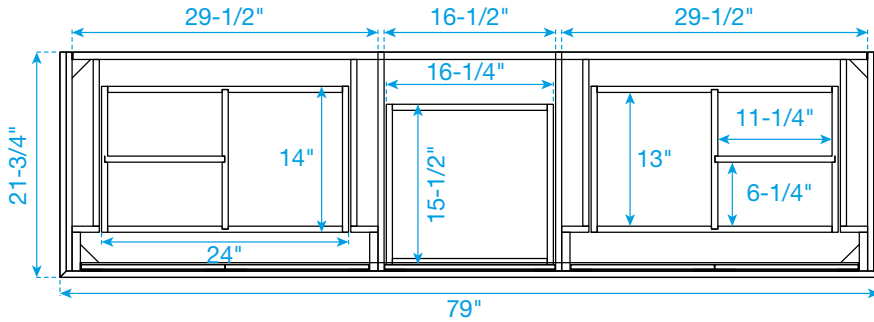

WYNDHAM COLLECTION

TOP VIEW OF VANITY CABINET

Note: Due to high probability of breakage, the backsplash comes in two pieces, cut from the same piece. All Measurements are $\pm 1/4"$.

WC-2323-80-DBL
Quartz

WYNDHAM COLLECTION

Note: Side splash is reversible. Due to high probability of breakage, the backsplash comes in two pieces, cut from the same piece. All measurements are $\pm 1/4"$.

WC-QC1-80-DBL-TOP