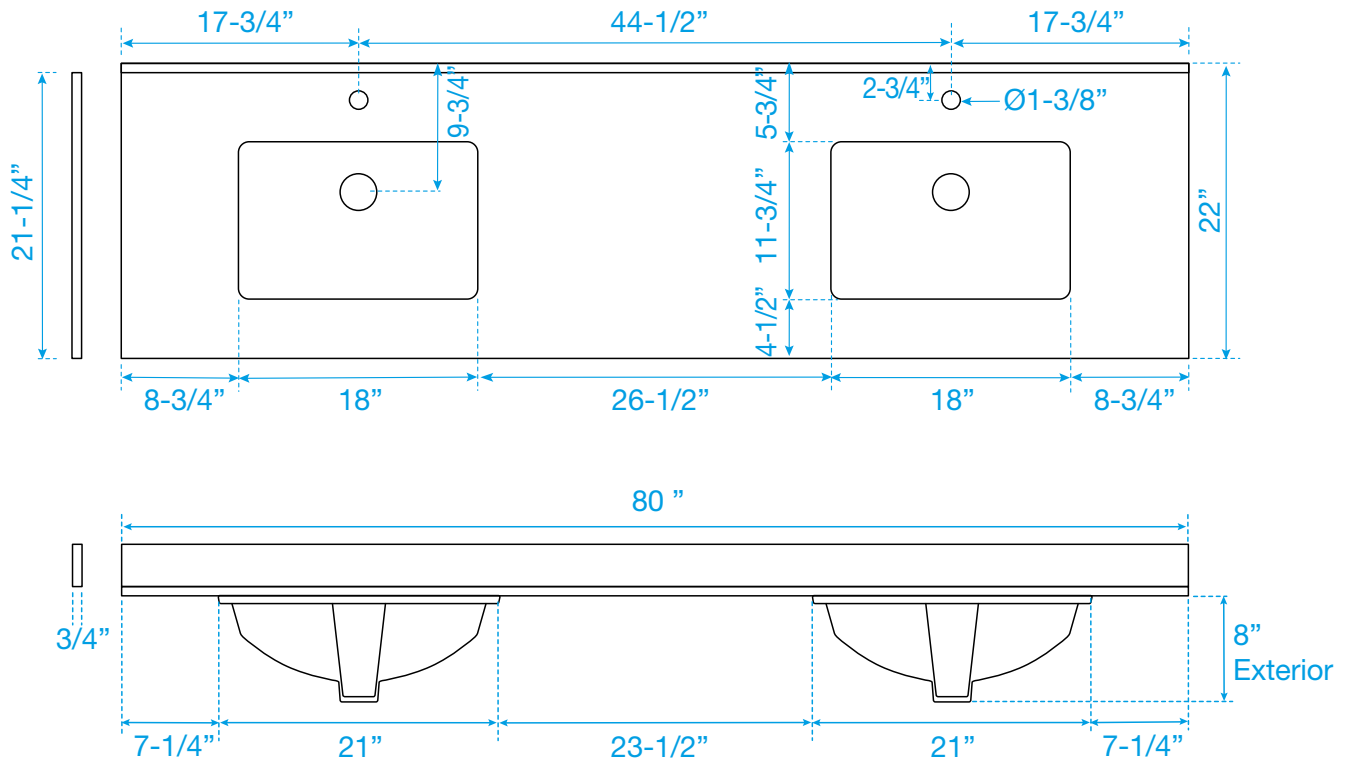

WYNDHAM COLLECTION

TOP VIEW OF VANITY CABINET

Note: Due to high probability of breakage, the backsplash comes in two pieces, cut from the same piece. All Measurements are $\pm 1/4"$.

WC-2323-80-DBL
Quartz

WYNDHAM COLLECTION

Note: Side splash is reversible. Due to high probability of breakage, the backsplash comes in two pieces, cut from the same piece. All measurements are $\pm 1/4"$.

WC-QC1-80-DBL-TOP