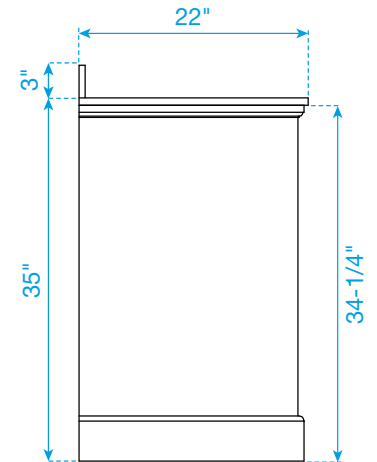

WYNDHAM COLLECTION

TOP VIEW OF VANITY CABINET

Note: Due to high probability of breakage, the backsplash comes in two pieces, cut from the same piece. All Measurements are $\pm 1/4"$.

WC-2323-80-DBL
Quartz

WYNDHAM COLLECTION

Note: Side splash is reversible. Due to high probability of breakage, the backsplash comes in two pieces, cut from the same piece. All measurements are $\pm 1/4"$.

WC-QC1-80-DBL-TOP