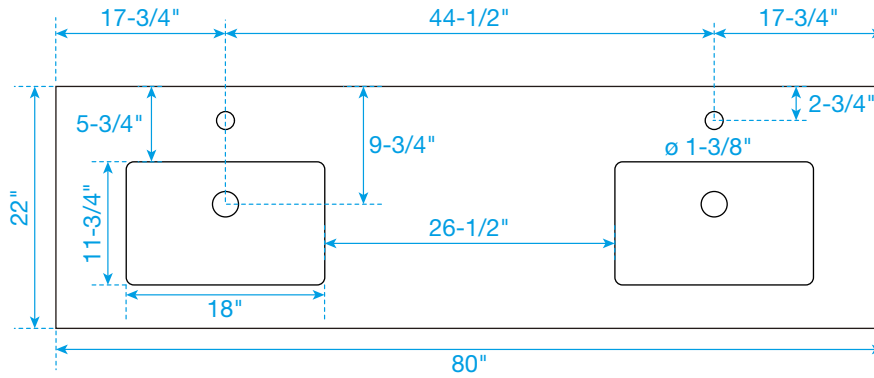

WYNDHAM COLLECTION

TOP VIEW OF VANITY CABINET

Note: Due to high probability of breakage, the backsplash comes in two pieces, cut from the same piece. All Measurements are $\pm 1/4"$.

WC-2323-80-DBL
Quartz

WYNDHAM COLLECTION

Note: Side splash is reversible. Due to high probability of breakage, the backsplash comes in two pieces, cut from the same piece. All measurements are $\pm 1/4"$.

WC-QC1-80-DBL-TOP