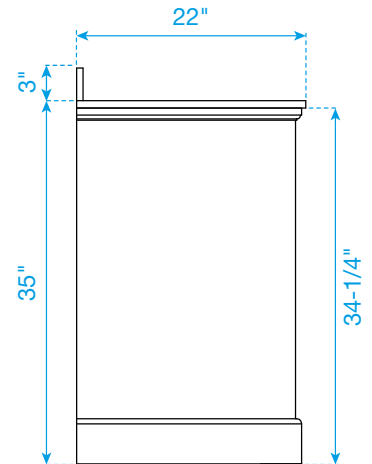

WYNDHAM COLLECTION

TOP VIEW OF VANITY CABINET

Note: Due to high probability of breakage, the backsplash comes in two pieces, cut from the same piece. All Measurements are $\pm 1/4$ ".

WC-2323-72-DBL
Quartz

WYNDHAM COLLECTION

Note: Side splash is reversible. Due to high probability of breakage, the backsplash comes in two pieces, cut from the same piece. All measurements are $\pm 1/4"$.

WC-QC3-72-DBL-TOP