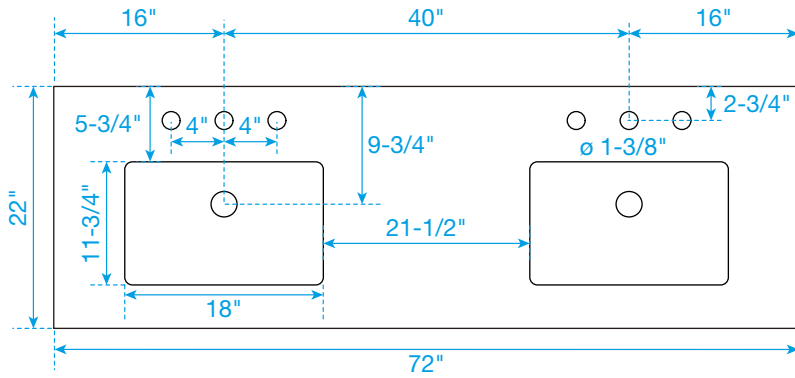

WYNDHAM COLLECTION

TOP VIEW OF VANITY CABINET

Note: Due to high probability of breakage, the backsplash comes in two pieces, cut from the same piece. All Measurements are $\pm 1/4$ ".

WC-2323-72-DBL
Quartz

WYNDHAM COLLECTION

Note: Side splash is reversible. Due to high probability of breakage, the backsplash comes in two pieces, cut from the same piece. All measurements are $\pm 1/4"$.

WC-QC3-72-DBL-TOP