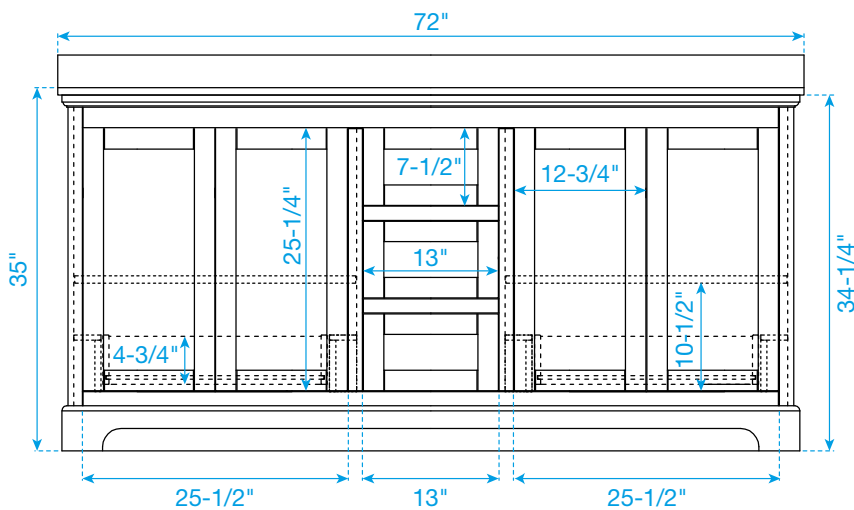

WYNDHAM COLLECTION

TOP VIEW OF VANITY CABINET

Note: Due to high probability of breakage, the backsplash comes in two pieces, cut from the same piece. All Measurements are $\pm 1/4$ ".

WC-2323-72-DBL
Quartz

WYNDHAM COLLECTION

Note: Side splash is reversible. Due to high probability of breakage, the backsplash comes in two pieces, cut from the same piece. All measurements are $\pm 1/4"$.

WC-QC3-72-DBL-TOP