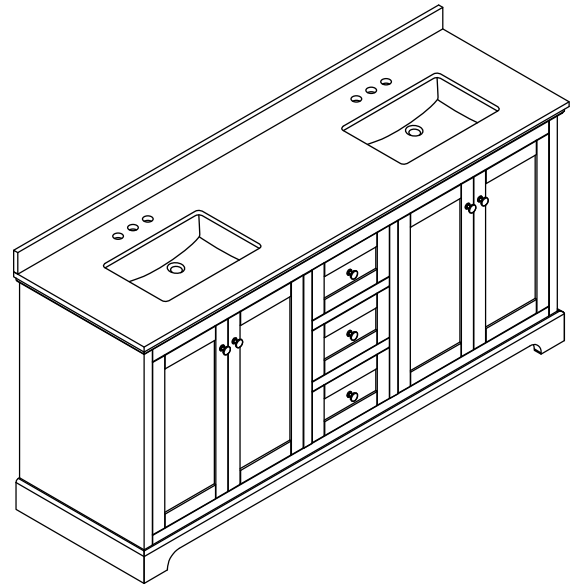

WYNDHAM COLLECTION

TOP VIEW OF VANITY CABINET

Note: Due to high probability of breakage, the backsplash comes in two pieces, cut from the same piece. All Measurements are $\pm 1/4$ ".

WC-2323-72-DBL
Quartz

WYNDHAM COLLECTION

Note: Side splash is reversible. Due to high probability of breakage, the backsplash comes in two pieces, cut from the same piece. All measurements are $\pm 1/4"$.

WC-QC3-72-DBL-TOP