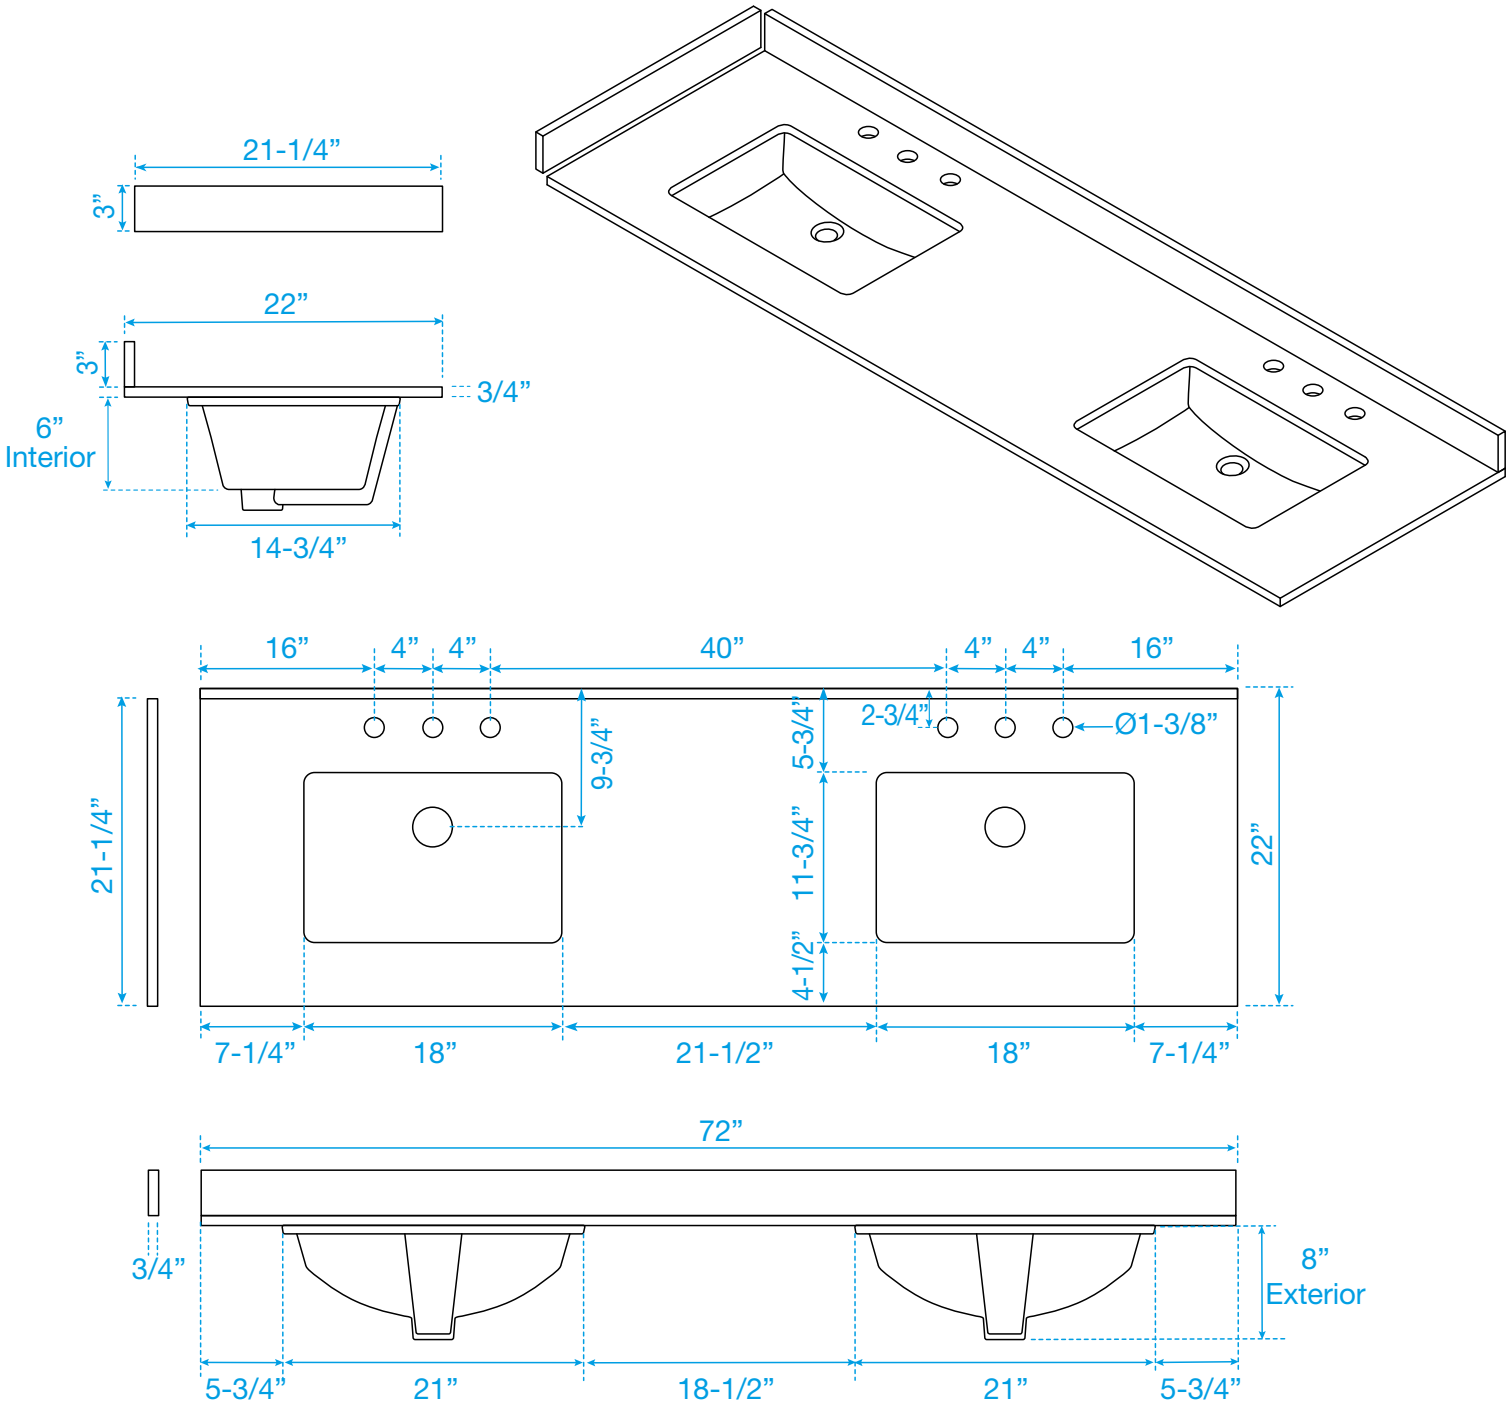

WYNDHAM COLLECTION

TOP VIEW OF VANITY CABINET

Note: Due to high probability of breakage, the backsplash comes in two pieces, cut from the same piece. All Measurements are $\pm 1/4$ ".

WC-2323-72-DBL
Quartz

WYNDHAM COLLECTION

Note: Side splash is reversible. Due to high probability of breakage, the backsplash comes in two pieces, cut from the same piece. All measurements are $\pm 1/4"$.

WC-QC3-72-DBL-TOP