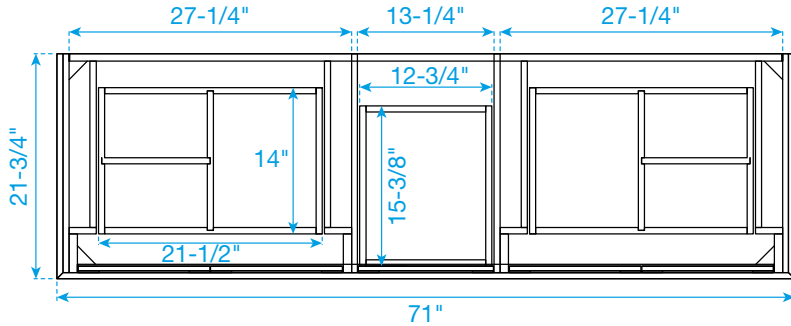

WYNDHAM COLLECTION

TOP VIEW OF VANITY CABINET

Note: Due to high probability of breakage, the backsplash comes in two pieces, cut from the same piece. All Measurements are $\pm 1/4$ ".

WC-2323-72-DBL
Quartz

WYNDHAM COLLECTION

Note: Side splash is reversible. Due to high probability of breakage, the backsplash comes in two pieces, cut from the same piece. All measurements are $\pm 1/4"$.

WC-QC3-72-DBL-TOP