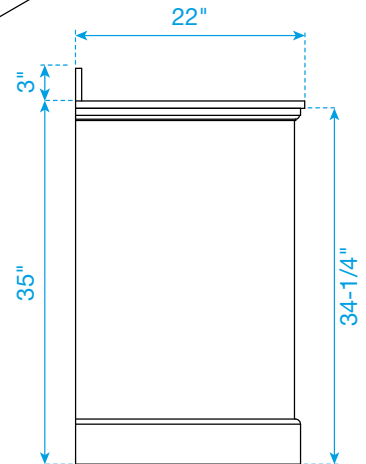

WYNDHAM COLLECTION

TOP VIEW OF VANITY CABINET

Note: Due to high probability of breakage, the backsplash comes in two pieces, cut from the same piece. All Measurements are $\pm 1/4"$.

WC-2323-60-SGL
Quartz

WYNDHAM COLLECTION

Note: Side splash is reversible. Due to high probability of breakage, the backsplash comes in two pieces, cut from the same piece. All measurements are $\pm 1/4"$.

WC-QC3-60-SGL-TOP