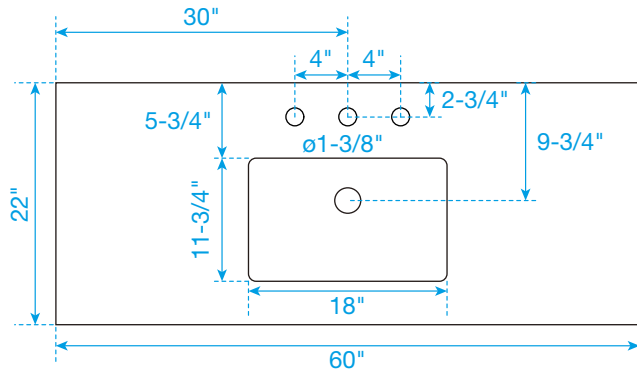

WYNDHAM COLLECTION

TOP VIEW OF VANITY CABINET

Note: Due to high probability of breakage, the backsplash comes in two pieces, cut from the same piece. All Measurements are $\pm 1/4"$.

WC-2323-60-SGL
Quartz

WYNDHAM COLLECTION

Note: Side splash is reversible. Due to high probability of breakage, the backsplash comes in two pieces, cut from the same piece. All measurements are $\pm 1/4"$.

WC-QC3-60-SGL-TOP