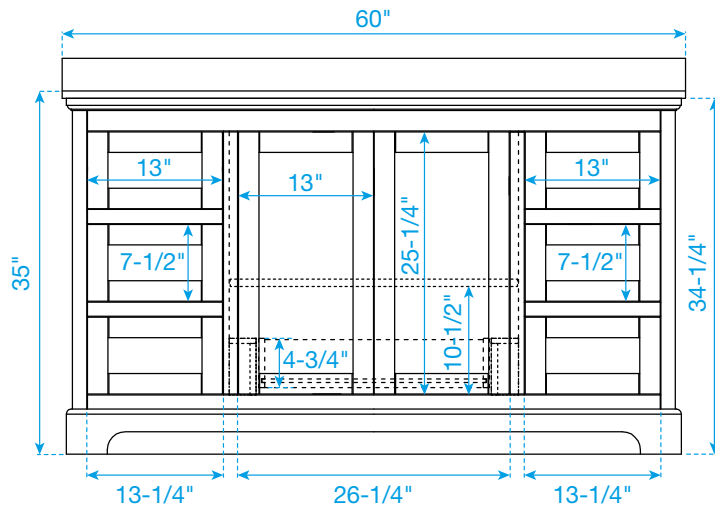

WYNDHAM COLLECTION

TOP VIEW OF VANITY CABINET

Note: Due to high probability of breakage, the backsplash comes in two pieces, cut from the same piece. All Measurements are $\pm 1/4"$.

WC-2323-60-SGL
Quartz

WYNDHAM COLLECTION

Note: Side splash is reversible. Due to high probability of breakage, the backsplash comes in two pieces, cut from the same piece. All measurements are $\pm 1/4"$.

WC-QC3-60-SGL-TOP