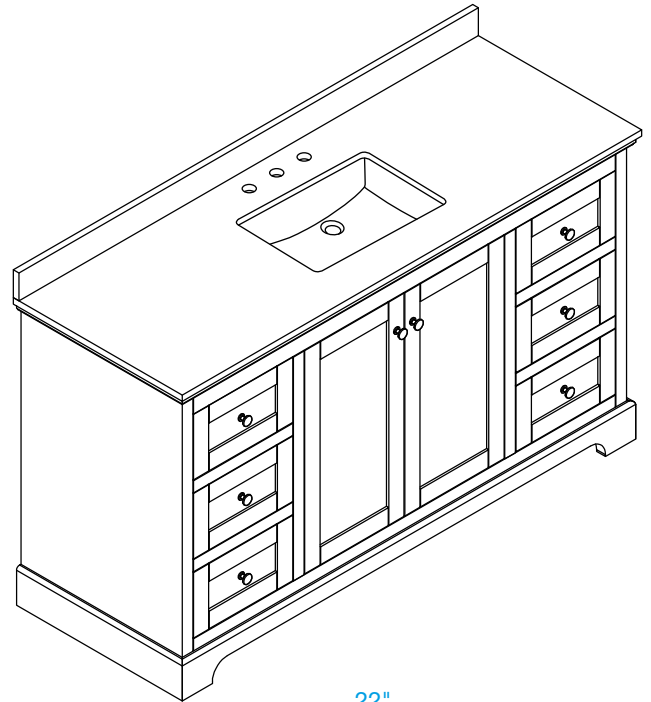

WYNDHAM COLLECTION

TOP VIEW OF VANITY CABINET

Note: Due to high probability of breakage, the backsplash comes in two pieces, cut from the same piece. All Measurements are $\pm 1/4"$.

WC-2323-60-SGL
Quartz

WYNDHAM COLLECTION

Note: Side splash is reversible. Due to high probability of breakage, the backsplash comes in two pieces, cut from the same piece. All measurements are $\pm 1/4"$.

WC-QC3-60-SGL-TOP