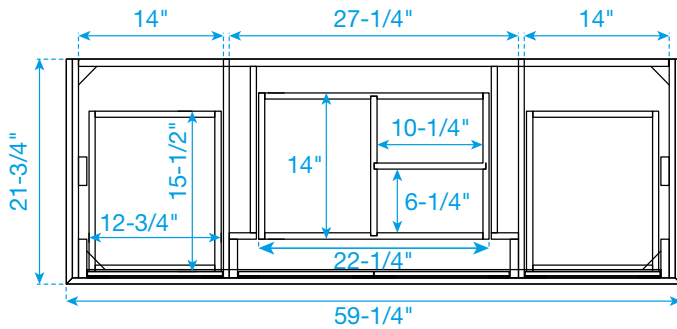

WYNDHAM COLLECTION

TOP VIEW OF VANITY CABINET

Note: Due to high probability of breakage, the backsplash comes in two pieces, cut from the same piece. All Measurements are $\pm 1/4"$.

WC-2323-60-SGL
Quartz

WYNDHAM COLLECTION

Note: Side splash is reversible. Due to high probability of breakage, the backsplash comes in two pieces, cut from the same piece. All measurements are $\pm 1/4"$.

WC-QC3-60-SGL-TOP