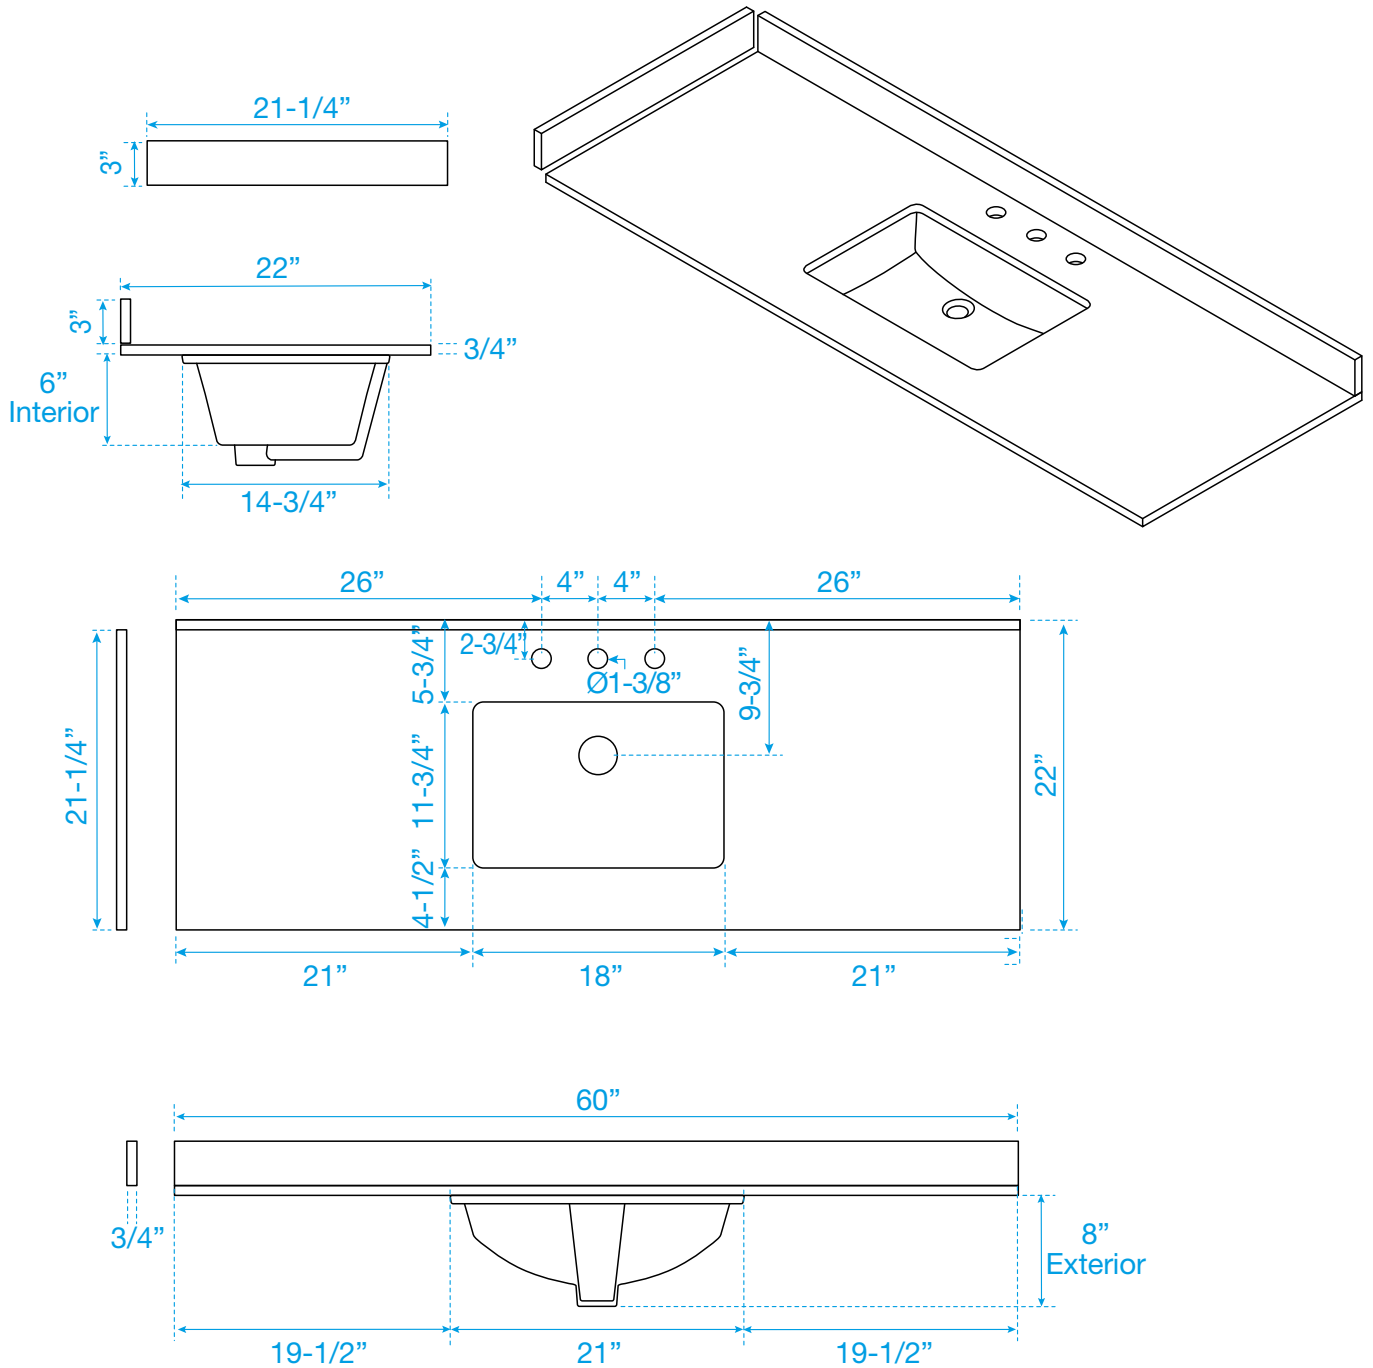

WYNDHAM COLLECTION

TOP VIEW OF VANITY CABINET

Note: Due to high probability of breakage, the backsplash comes in two pieces, cut from the same piece. All Measurements are $\pm 1/4"$.

WC-2323-60-SGL
Quartz

WYNDHAM COLLECTION

Note: Side splash is reversible. Due to high probability of breakage, the backsplash comes in two pieces, cut from the same piece. All measurements are $\pm 1/4"$.

WC-QC3-60-SGL-TOP