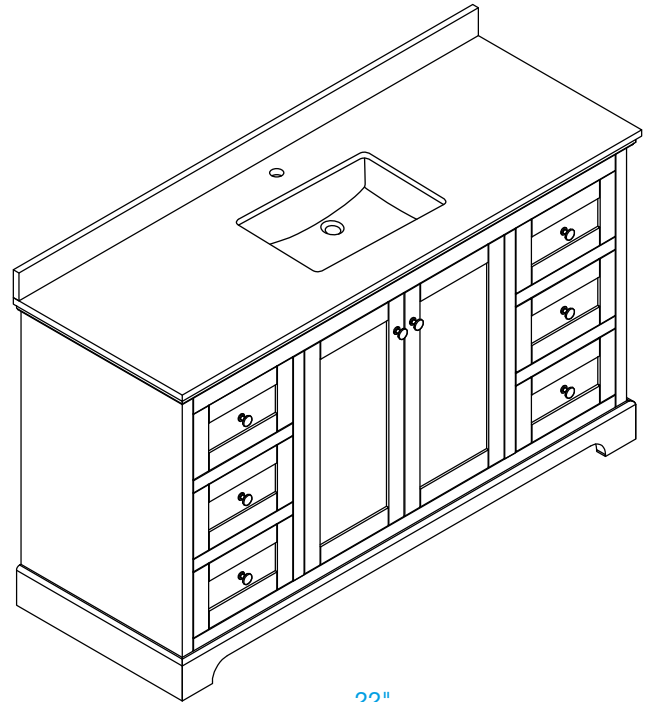

WYNDHAM COLLECTION

TOP VIEW OF VANITY CABINET

Note: Due to high probability of breakage, the backsplash comes in two pieces, cut from the same piece. All Measurements are $\pm 1/4$ ".

WC-2323-60-SGL
Quartz

WYNDHAM COLLECTION

Note: Side splash is reversible. Due to high probability of breakage, the backsplash comes in two pieces, cut from the same piece. All measurements are $\pm 1/4\text{"}$.

WC-QC1-60-SGL-TOP