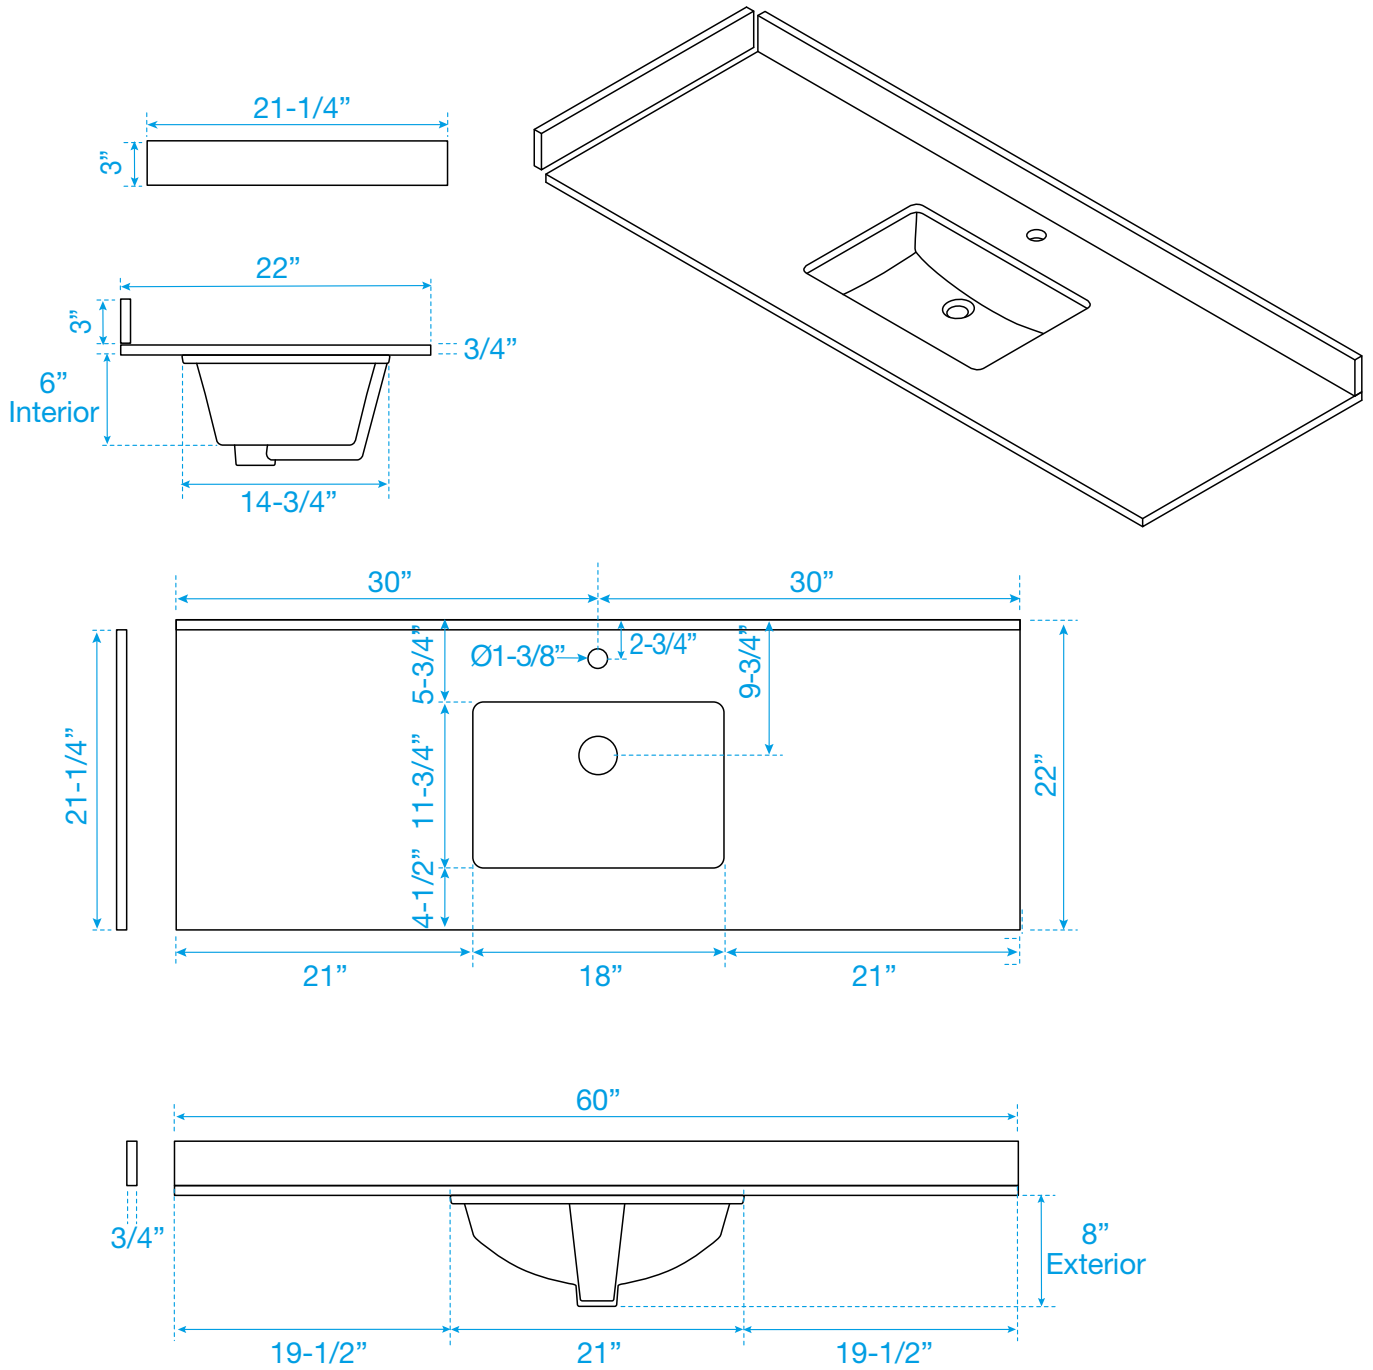

WYNDHAM COLLECTION

TOP VIEW OF VANITY CABINET

Note: Due to high probability of breakage, the backsplash comes in two pieces, cut from the same piece. All Measurements are $\pm 1/4$ ".

WC-2323-60-SGL
Quartz

WYNDHAM COLLECTION

Note: Side splash is reversible. Due to high probability of breakage, the backsplash comes in two pieces, cut from the same piece. All measurements are $\pm 1/4\text{"}$.

WC-QC1-60-SGL-TOP