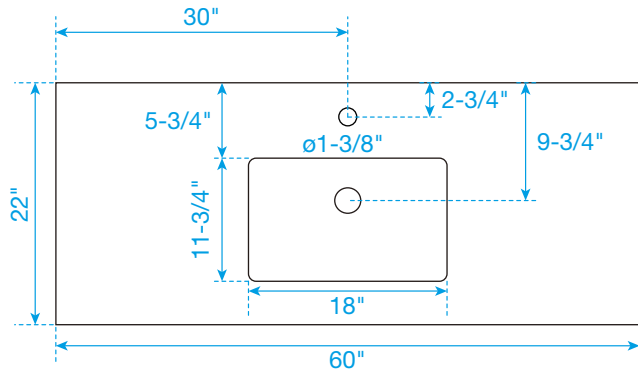

WYNDHAM COLLECTION

TOP VIEW OF VANITY CABINET

Note: Due to high probability of breakage, the backsplash comes in two pieces, cut from the same piece. All Measurements are $\pm 1/4$ ".

WC-2323-60-SGL
Quartz

WYNDHAM COLLECTION

Note: Side splash is reversible. Due to high probability of breakage, the backsplash comes in two pieces, cut from the same piece. All measurements are $\pm 1/4\text{"}$.

WC-QC1-60-SGL-TOP