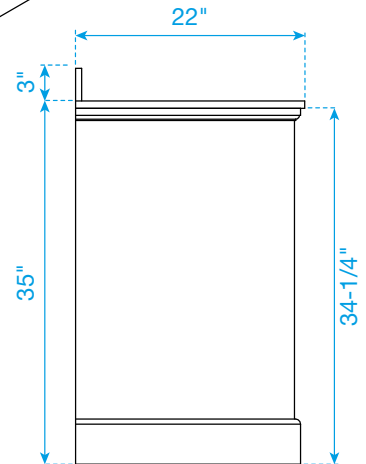

WYNDHAM COLLECTION

TOP VIEW OF VANITY CABINET

Note: Due to high probability of breakage, the backsplash comes in two pieces, cut from the same piece. All Measurements are $\pm 1/4$ ".

WC-2323-60-SGL
Quartz

WYNDHAM COLLECTION

Note: Side splash is reversible. Due to high probability of breakage, the backsplash comes in two pieces, cut from the same piece. All measurements are $\pm 1/4\text{"}$.

WC-QC1-60-SGL-TOP