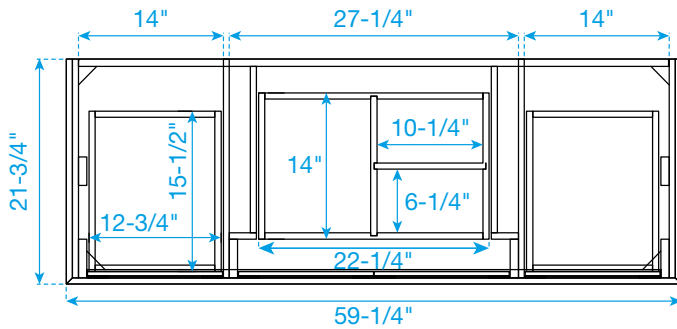

WYNDHAM COLLECTION

TOP VIEW OF VANITY CABINET

Note: Due to high probability of breakage, the backsplash comes in two pieces, cut from the same piece. All Measurements are $\pm 1/4$ ".

WC-2323-60-SGL
Quartz

WYNDHAM COLLECTION

Note: Side splash is reversible. Due to high probability of breakage, the backsplash comes in two pieces, cut from the same piece. All measurements are $\pm 1/4\text{"}$.

WC-QC1-60-SGL-TOP