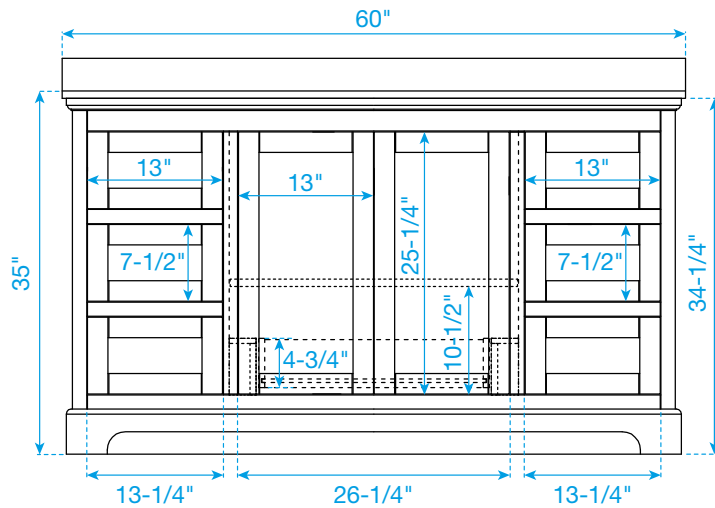

WYNDHAM COLLECTION

TOP VIEW OF VANITY CABINET

Note: Due to high probability of breakage, the backsplash comes in two pieces, cut from the same piece. All Measurements are $\pm 1/4$ ".

WC-2323-60-SGL
Quartz

WYNDHAM COLLECTION

Note: Side splash is reversible. Due to high probability of breakage, the backsplash comes in two pieces, cut from the same piece. All measurements are $\pm 1/4\text{"}$.

WC-QC1-60-SGL-TOP