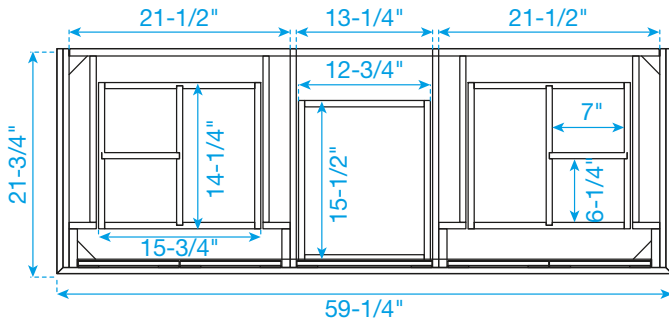

# WYNDHAM COLLECTION

TOP VIEW OF VANITY CABINET

Note: Due to high probability of breakage, the backsplash comes in two pieces, cut from the same piece. All Measurements are  $\pm 1/4"$ .

WC-2323-60-DBL  
Quartz

# WYNDHAM COLLECTION

Note: Side splash is reversible. Due to high probability of breakage, the backsplash comes in two pieces, cut from the same piece. All measurements are  $\pm 1/4"$ .

WC-QC3-60-DBL-TOP