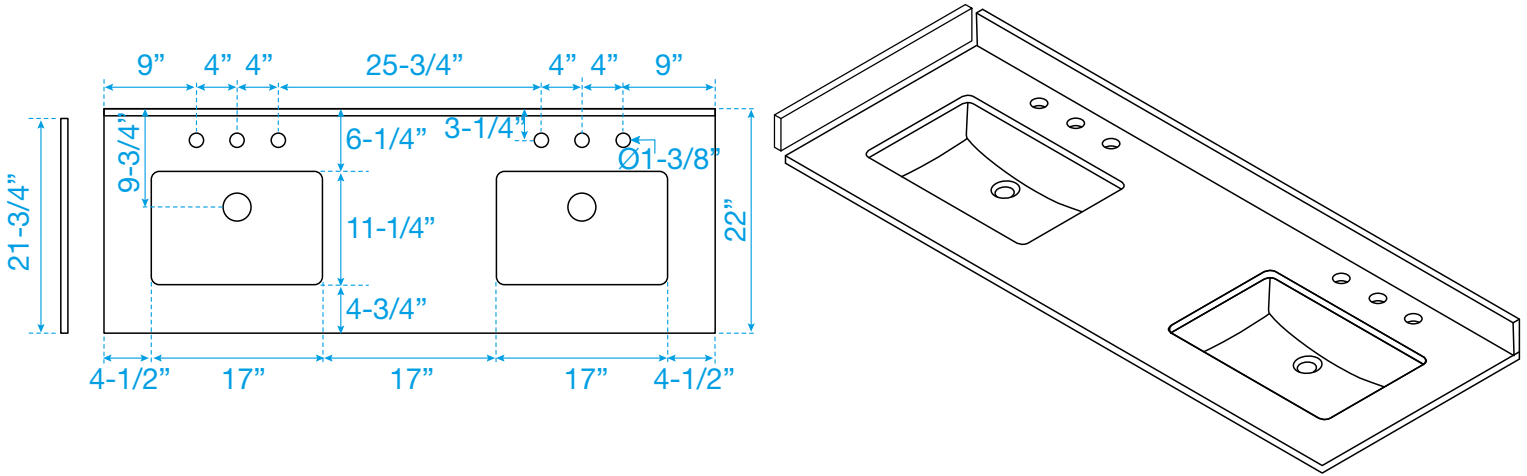

# WYNDHAM COLLECTION

TOP VIEW OF VANITY CABINET

Note: Due to high probability of breakage, the backsplash comes in two pieces, cut from the same piece. All Measurements are  $\pm 1/4"$ .

WC-2323-60-DBL  
Quartz

# WYNDHAM COLLECTION

Note: Side splash is reversible. Due to high probability of breakage, the backsplash comes in two pieces, cut from the same piece. All measurements are  $\pm 1/4"$ .

WC-QC3-60-DBL-TOP