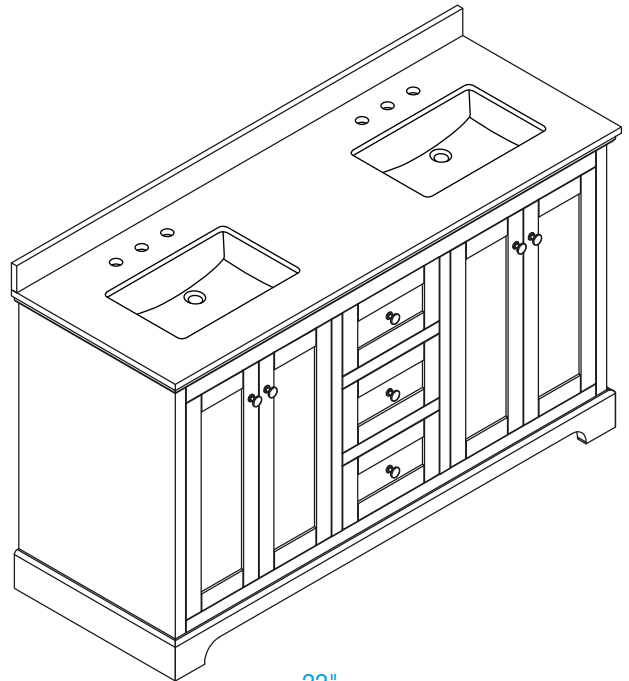

# WYNDHAM COLLECTION

TOP VIEW OF VANITY CABINET

Note: Due to high probability of breakage, the backsplash comes in two pieces, cut from the same piece. All Measurements are  $\pm 1/4"$ .

WC-2323-60-DBL  
Quartz

# WYNDHAM COLLECTION

Note: Side splash is reversible. Due to high probability of breakage, the backsplash comes in two pieces, cut from the same piece. All measurements are  $\pm 1/4"$ .

WC-QC3-60-DBL-TOP