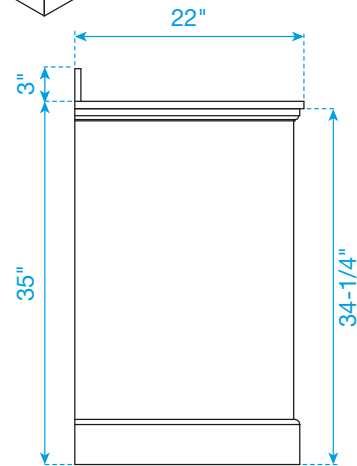

# WYNDHAM COLLECTION

TOP VIEW OF VANITY CABINET

Note: Due to high probability of breakage, the backsplash comes in two pieces, cut from the same piece. All Measurements are  $\pm 1/4"$ .

WC-2323-60-DBL  
Quartz

# WYNDHAM COLLECTION

Note: Side splash is reversible. Due to high probability of breakage, the backsplash comes in two pieces, cut from the same piece. All measurements are  $\pm 1/4"$ .

WC-QC3-60-DBL-TOP