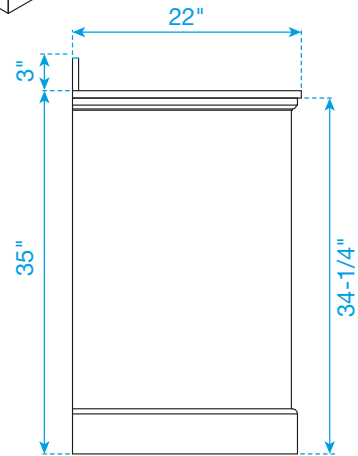

WYNDHAM COLLECTION

TOP VIEW OF VANITY CABINET

Note: All Measurements are $\pm 1/4"$.

WC-2323-48-SGL
Quartz

WYNDHAM COLLECTION

Note: Side splash is reversible. All measurements are $\pm 1/4$ ".

WC-QC3-48-SGL-TOP