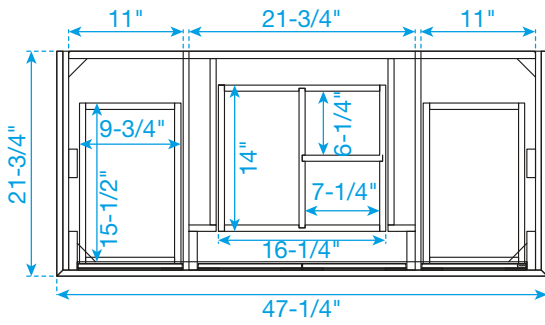

WYNDHAM COLLECTION

TOP VIEW OF VANITY CABINET

Note: All Measurements are $\pm 1/4"$.

WC-2323-48-SGL
Quartz

WYNDHAM COLLECTION

Note: Side splash is reversible. All measurements are $\pm 1/4$ ".

WC-QC3-48-SGL-TOP