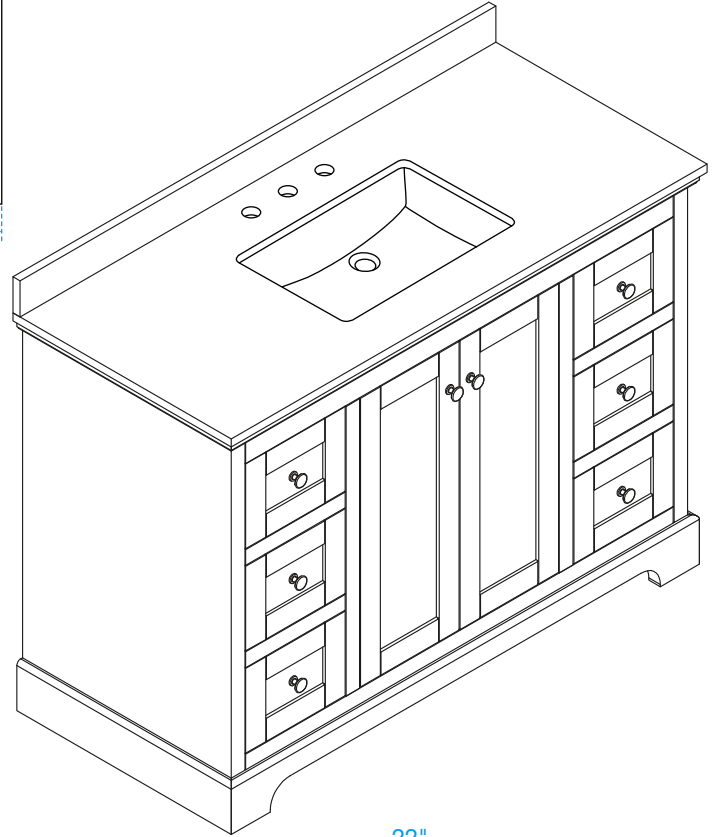

WYNDHAM COLLECTION

TOP VIEW OF VANITY CABINET

Note: All Measurements are $\pm 1/4"$.

WC-2323-48-SGL
Quartz

WYNDHAM COLLECTION

Note: Side splash is reversible. All measurements are $\pm 1/4$ ".

WC-QC3-48-SGL-TOP