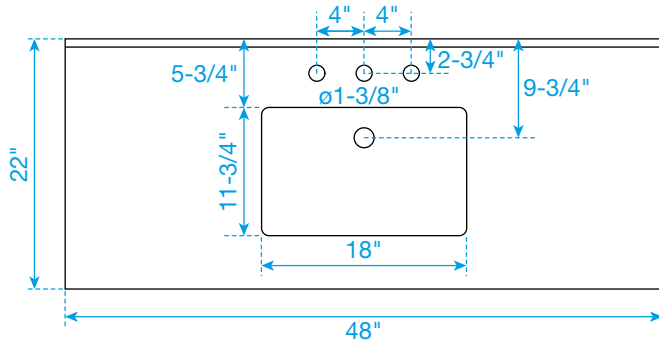

WYNDHAM COLLECTION

TOP VIEW OF VANITY CABINET

Note: All Measurements are $\pm 1/4"$.

WC-2323-48-SGL
Quartz

WYNDHAM COLLECTION

Note: Side splash is reversible. All measurements are $\pm 1/4$ ".

WC-QC3-48-SGL-TOP