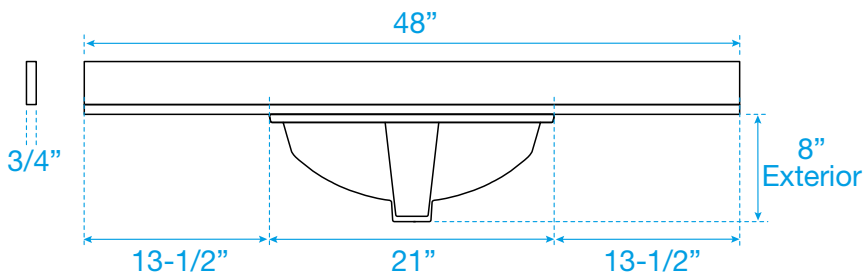

WYNDHAM COLLECTION

TOP VIEW OF VANITY CABINET

Note: All Measurements are $\pm 1/4"$.

WC-2323-48-SGL
Quartz

WYNDHAM COLLECTION

Note: Side splash is reversible. All measurements are $\pm 1/4$ ".

WC-QC3-48-SGL-TOP