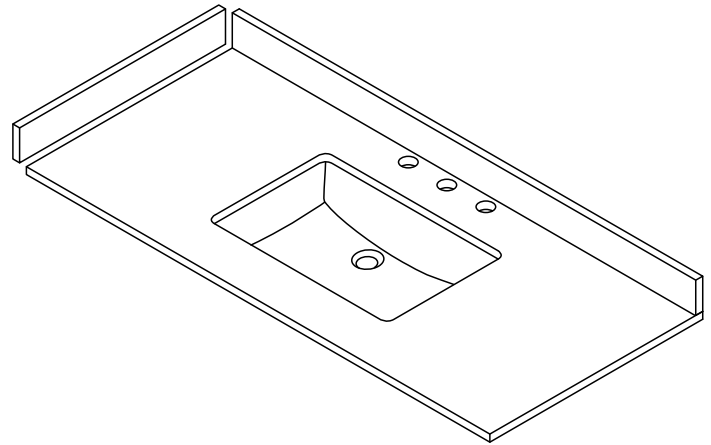

WYNDHAM COLLECTION

TOP VIEW OF VANITY CABINET

Note: All Measurements are $\pm 1/4"$.

WC-2323-48-SGL
Quartz

WYNDHAM COLLECTION

Note: Side splash is reversible. All measurements are $\pm 1/4$ ".

WC-QC3-48-SGL-TOP