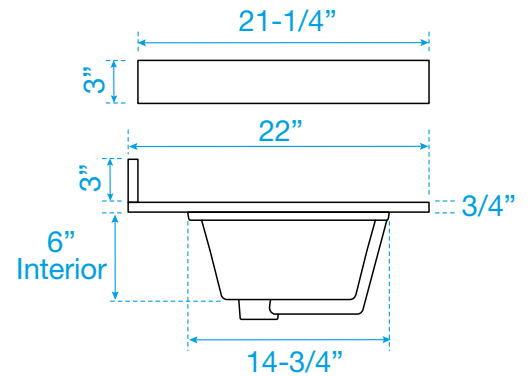

WYNDHAM COLLECTION

TOP VIEW OF VANITY CABINET

Note: All Measurements are $\pm 1/4"$.

WC-2323-48-SGL
Quartz

WYNDHAM COLLECTION

Note: Side splash is reversible. All measurements are $\pm 1/4$ ".

WC-QC3-48-SGL-TOP