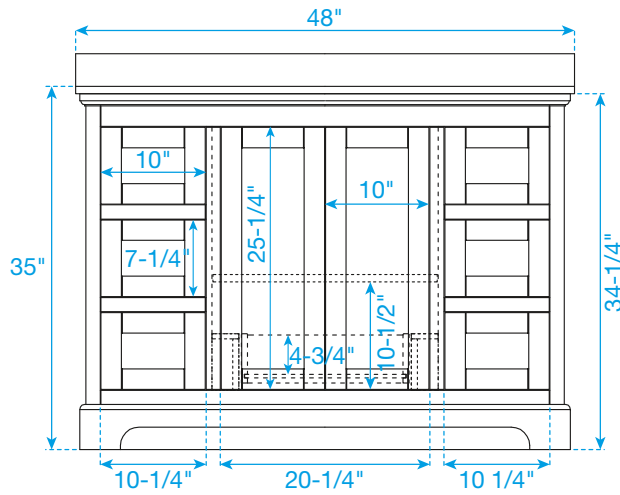

WYNDHAM COLLECTION

TOP VIEW OF VANITY CABINET

Note: All Measurements are $\pm 1/4"$.

WC-2323-48-SGL
Quartz

WYNDHAM COLLECTION

Note: Side splash is reversible. All measurements are $\pm 1/4$ ".

WC-QC3-48-SGL-TOP