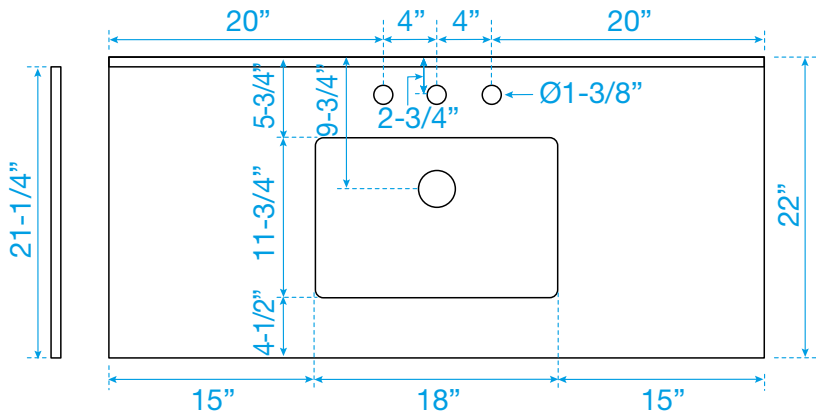

WYNDHAM COLLECTION

TOP VIEW OF VANITY CABINET

Note: All Measurements are $\pm 1/4"$.

WC-2323-48-SGL
Quartz

WYNDHAM COLLECTION

Note: Side splash is reversible. All measurements are $\pm 1/4$ ".

WC-QC3-48-SGL-TOP