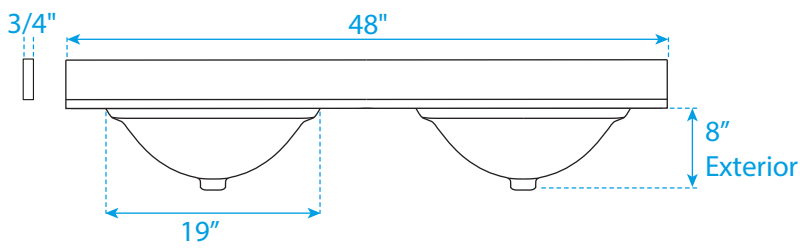

# WYNDHAM COLLECTION

TOP VIEW OF VANITY CABINET

Note: All Measurements are  $\pm 1/4"$ .

WC-2323-48-DBL  
Quartz

# WYNDHAM COLLECTION

Note: Side splash is reversible. All measurements are  $\pm 1/4\text{''}$ .

WC-QC3-48-DBL-TOP