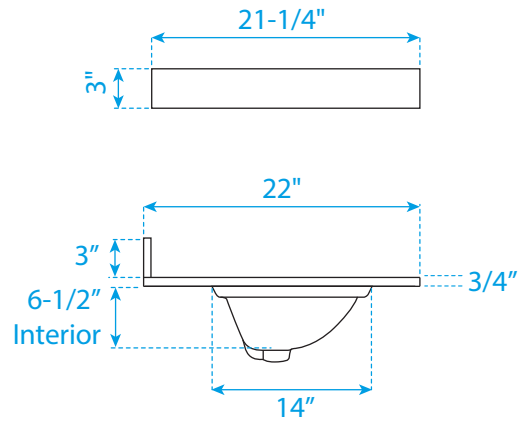

# WYNDHAM COLLECTION

TOP VIEW OF VANITY CABINET

Note: All Measurements are  $\pm 1/4"$ .

WC-2323-48-DBL  
Quartz

# WYNDHAM COLLECTION

Note: Side splash is reversible. All measurements are  $\pm 1/4\text{''}$ .

WC-QC3-48-DBL-TOP