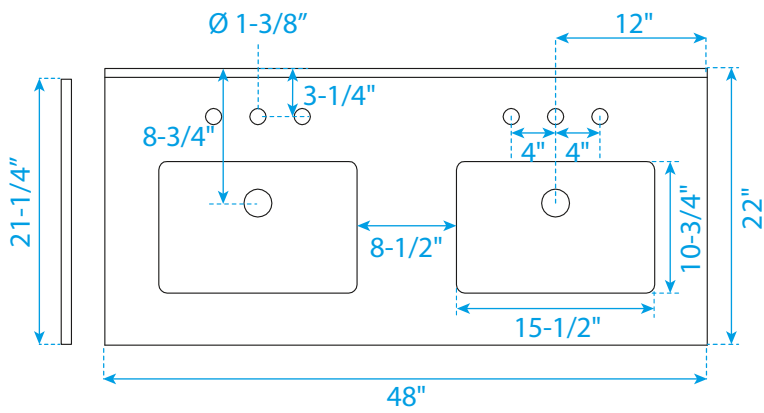

# WYNDHAM COLLECTION

TOP VIEW OF VANITY CABINET

Note: All Measurements are  $\pm 1/4"$ .

WC-2323-48-DBL  
Quartz

# WYNDHAM COLLECTION

Note: Side splash is reversible. All measurements are  $\pm 1/4\text{''}$ .

WC-QC3-48-DBL-TOP