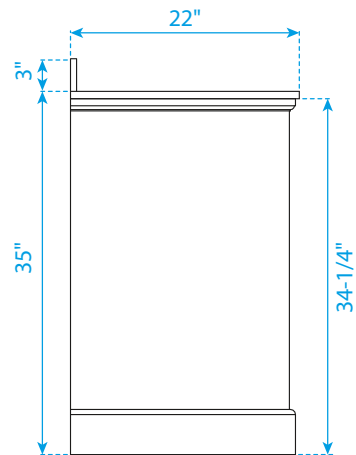

# WYNDHAM COLLECTION

TOP VIEW OF VANITY CABINET

Note: All Measurements are  $\pm 1/4"$ .

WC-2323-48-DBL  
Quartz

# WYNDHAM COLLECTION

Note: Side splash is reversible. All measurements are  $\pm 1/4\text{''}$ .

WC-QC3-48-DBL-TOP