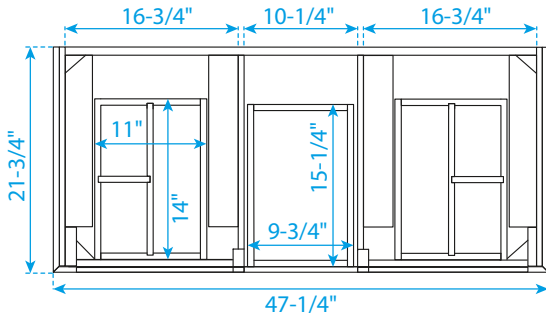

# WYNDHAM COLLECTION

TOP VIEW OF VANITY CABINET

Note: All Measurements are  $\pm 1/4"$ .

WC-2323-48-DBL  
Quartz

# WYNDHAM COLLECTION

Note: Side splash is reversible. All measurements are  $\pm 1/4\text{''}$ .

WC-QC3-48-DBL-TOP