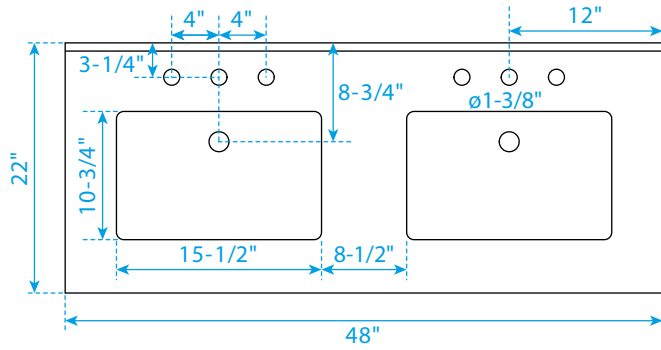

# WYNDHAM COLLECTION

TOP VIEW OF VANITY CABINET

Note: All Measurements are  $\pm 1/4"$ .

WC-2323-48-DBL  
Quartz

# WYNDHAM COLLECTION

Note: Side splash is reversible. All measurements are  $\pm 1/4\text{''}$ .

WC-QC3-48-DBL-TOP