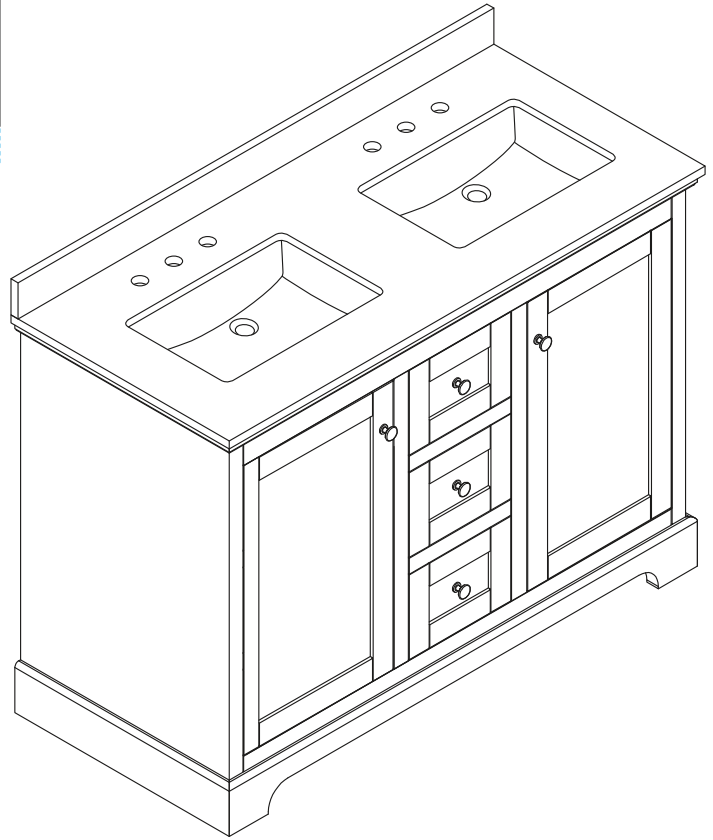

# WYNDHAM COLLECTION

TOP VIEW OF VANITY CABINET

Note: All Measurements are  $\pm 1/4"$ .

WC-2323-48-DBL  
Quartz

# WYNDHAM COLLECTION

Note: Side splash is reversible. All measurements are  $\pm 1/4\text{''}$ .

WC-QC3-48-DBL-TOP