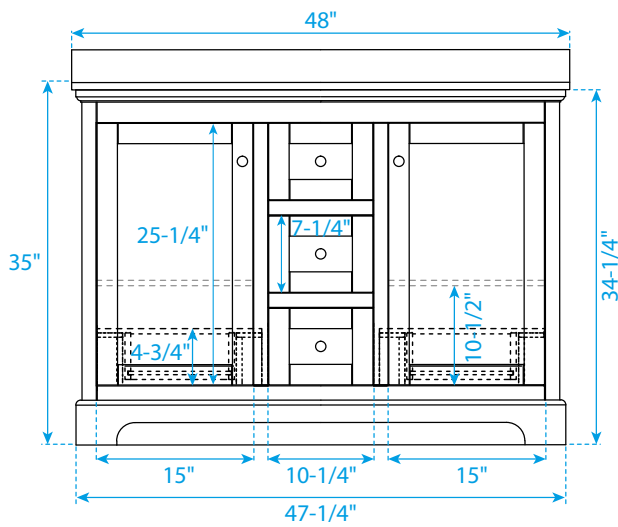

# WYNDHAM COLLECTION

TOP VIEW OF VANITY CABINET

Note: All Measurements are  $\pm 1/4"$ .

WC-2323-48-DBL  
Quartz

# WYNDHAM COLLECTION

Note: Side splash is reversible. All measurements are  $\pm 1/4\text{''}$ .

WC-QC3-48-DBL-TOP