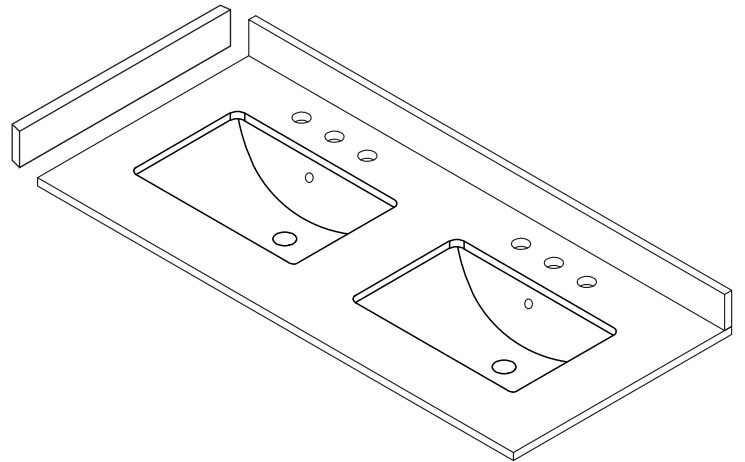

# WYNDHAM COLLECTION

TOP VIEW OF VANITY CABINET

Note: All Measurements are  $\pm 1/4"$ .

WC-2323-48-DBL  
Quartz

# WYNDHAM COLLECTION

Note: Side splash is reversible. All measurements are  $\pm 1/4\text{''}$ .

WC-QC3-48-DBL-TOP