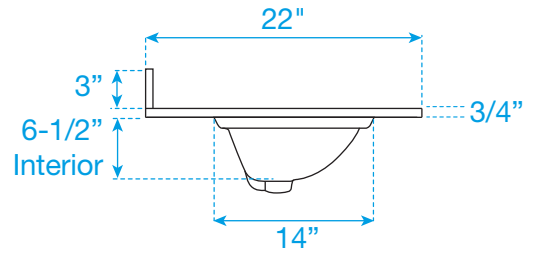

WYNDHAM COLLECTION

TOP VIEW OF VANITY CABINET

Note: All Measurements are $\pm 1/4"$.

WC-2323-48-DBL
Quartz

WYNDHAM COLLECTION

Note: Side splash is reversible. All measurements are $\pm 1/4\text{"}$.

WC-QCI-48-DBL-TOP