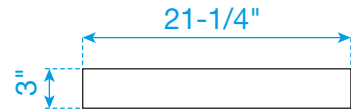

WYNDHAM COLLECTION

TOP VIEW OF VANITY CABINET

Note: All Measurements are $\pm 1/4"$.

WC-2323-48-DBL
Quartz

WYNDHAM COLLECTION

Note: Side splash is reversible. All measurements are $\pm 1/4\text{"}$.

WC-QCI-48-DBL-TOP