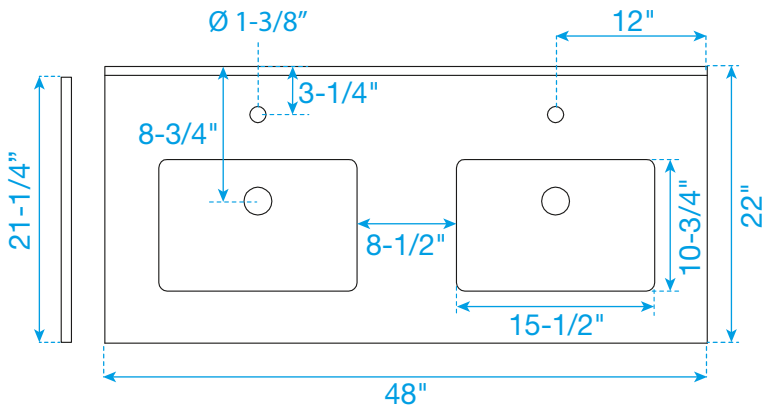

WYNDHAM COLLECTION

TOP VIEW OF VANITY CABINET

Note: All Measurements are $\pm 1/4"$.

WC-2323-48-DBL
Quartz

WYNDHAM COLLECTION

Note: Side splash is reversible. All measurements are $\pm 1/4\text{"}$.

WC-QCI-48-DBL-TOP