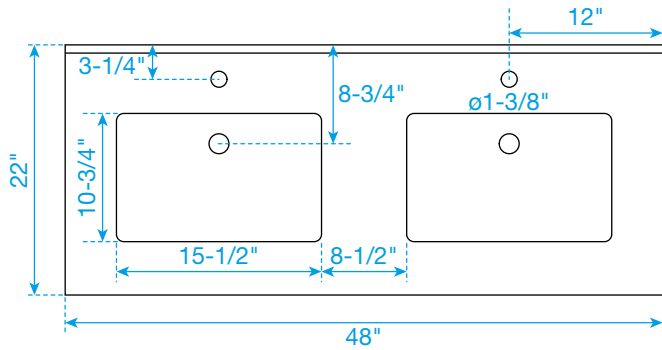

WYNDHAM COLLECTION

TOP VIEW OF VANITY CABINET

Note: All Measurements are $\pm 1/4"$.

WC-2323-48-DBL
Quartz

WYNDHAM COLLECTION

Note: Side splash is reversible. All measurements are $\pm 1/4\text{"}$.

WC-QCI-48-DBL-TOP