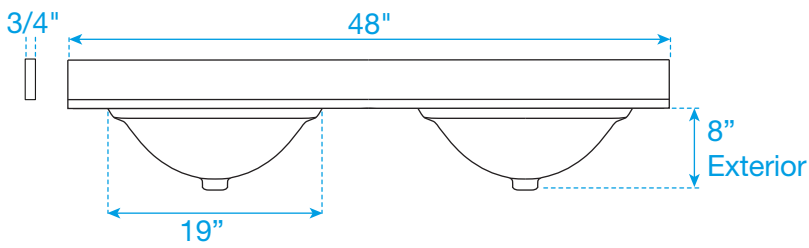

WYNDHAM COLLECTION

TOP VIEW OF VANITY CABINET

Note: All Measurements are $\pm 1/4"$.

WC-2323-48-DBL
Quartz

WYNDHAM COLLECTION

Note: Side splash is reversible. All measurements are $\pm 1/4\text{"}$.

WC-QCI-48-DBL-TOP