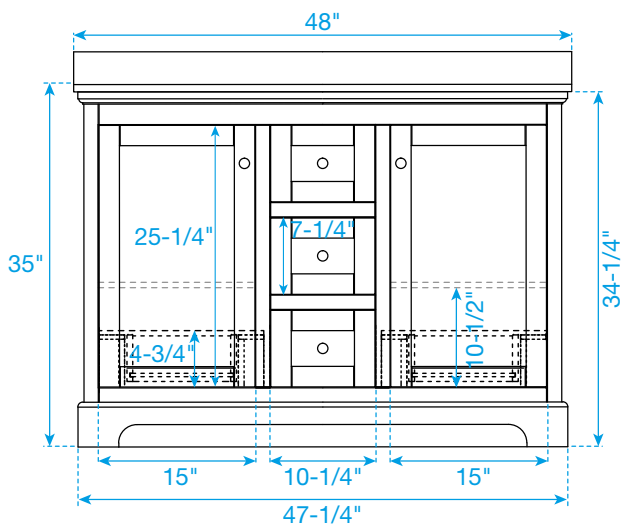

WYNDHAM COLLECTION

TOP VIEW OF VANITY CABINET

Note: All Measurements are $\pm 1/4"$.

WC-2323-48-DBL
Quartz

WYNDHAM COLLECTION

Note: Side splash is reversible. All measurements are $\pm 1/4\text{"}$.

WC-QCI-48-DBL-TOP