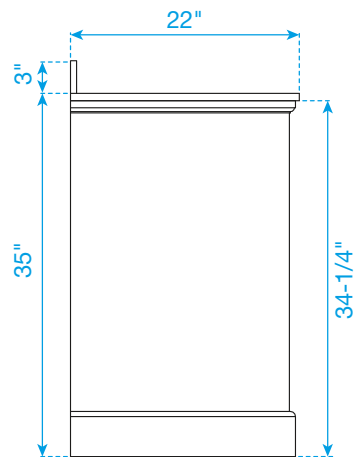

WYNDHAM COLLECTION

TOP VIEW OF VANITY CABINET

Note: All Measurements are $\pm 1/4"$.

WC-2323-48-DBL
Quartz

WYNDHAM COLLECTION

Note: Side splash is reversible. All measurements are $\pm 1/4\text{"}$.

WC-QCI-48-DBL-TOP