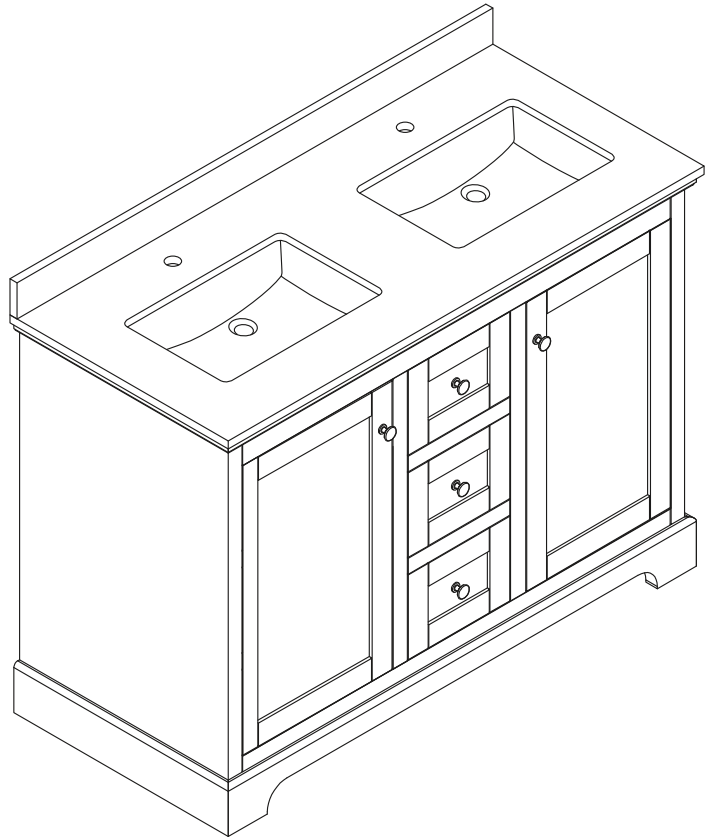

WYNDHAM COLLECTION

TOP VIEW OF VANITY CABINET

Note: All Measurements are $\pm 1/4"$.

WC-2323-48-DBL
Quartz

WYNDHAM COLLECTION

Note: Side splash is reversible. All measurements are $\pm 1/4\text{"}$.

WC-QCI-48-DBL-TOP