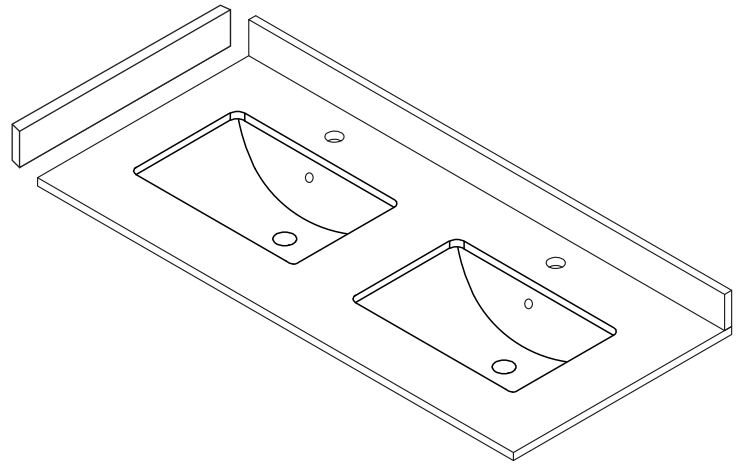

WYNDHAM COLLECTION

TOP VIEW OF VANITY CABINET

Note: All Measurements are $\pm 1/4"$.

WC-2323-48-DBL
Quartz

WYNDHAM COLLECTION

Note: Side splash is reversible. All measurements are $\pm 1/4\text{"}$.

WC-QCI-48-DBL-TOP