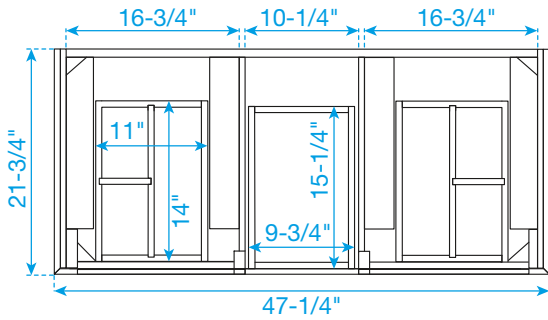

WYNDHAM COLLECTION

TOP VIEW OF VANITY CABINET

Note: All Measurements are $\pm 1/4"$.

WC-2323-48-DBL
Quartz

WYNDHAM COLLECTION

Note: Side splash is reversible. All measurements are $\pm 1/4\text{"}$.

WC-QCI-48-DBL-TOP