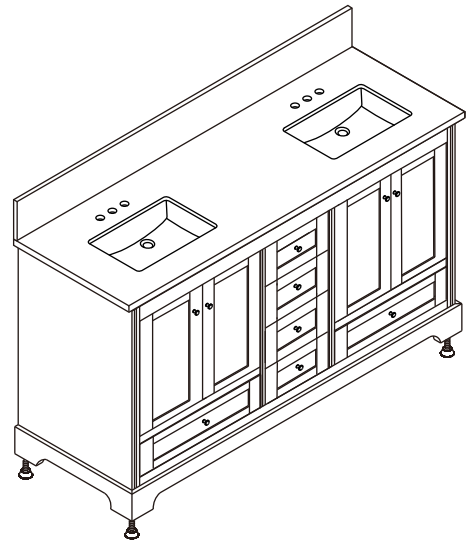

WYNDHAM COLLECTION

TOP VIEW OF VANITY CABINET

*Note: Due to high probability of breakage, the backsplash comes in two pieces, cut from same piece. All measurements are $\pm 1/4"$.

WC-2020-80-DBL
QUARTZ

WYNDHAM COLLECTION

Note: Side splash is reversible. Due to high probability of breakage, the backsplash comes in two pieces, cut from the same piece. All measurements are $\pm 1/4\text{"}$.

WC-QC3-80-DBL-TOP