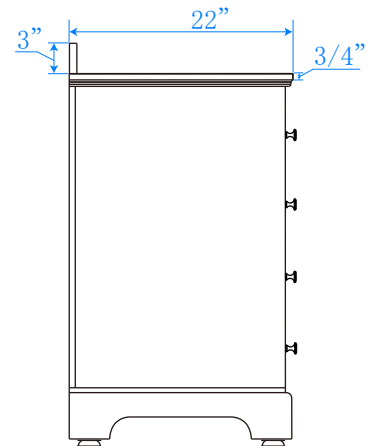

WYNDHAM COLLECTION

TOP VIEW OF VANITY CABINET

*Note: Due to high probability of breakage, the backsplash comes in two pieces, cut from same piece. All measurements are $\pm 1/4"$.

WC-2020-80-DBL
QUARTZ

WYNDHAM COLLECTION

Note: Side splash is reversible. Due to high probability of breakage, the backsplash comes in two pieces, cut from the same piece. All measurements are $\pm 1/4\text{"}$.

WC-QC3-80-DBL-TOP