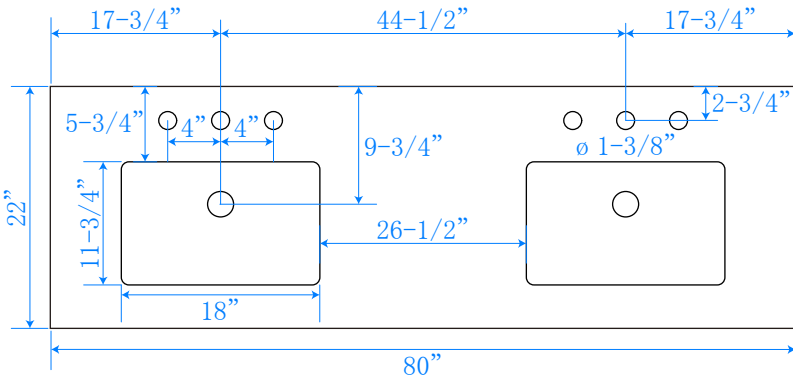

WYNDHAM COLLECTION

TOP VIEW OF VANITY CABINET

*Note: Due to high probability of breakage, the backsplash comes in two pieces, cut from same piece. All measurements are $\pm 1/4"$.

WC-2020-80-DBL
QUARTZ

WYNDHAM COLLECTION

Note: Side splash is reversible. Due to high probability of breakage, the backsplash comes in two pieces, cut from the same piece. All measurements are $\pm 1/4\text{"}$.

WC-QC3-80-DBL-TOP