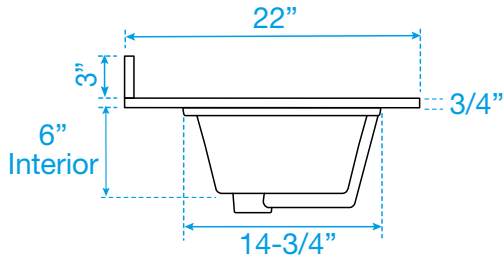

WYNDHAM COLLECTION

TOP VIEW OF VANITY CABINET

*Note: Due to high probability of breakage, the backsplash comes in two pieces, cut from same piece. All measurements are $\pm 1/4"$.

WC-2020-80-DBL
QUARTZ

WYNDHAM COLLECTION

Note: Side splash is reversible. Due to high probability of breakage, the backsplash comes in two pieces, cut from the same piece. All measurements are $\pm 1/4\text{"}$.

WC-QC3-80-DBL-TOP