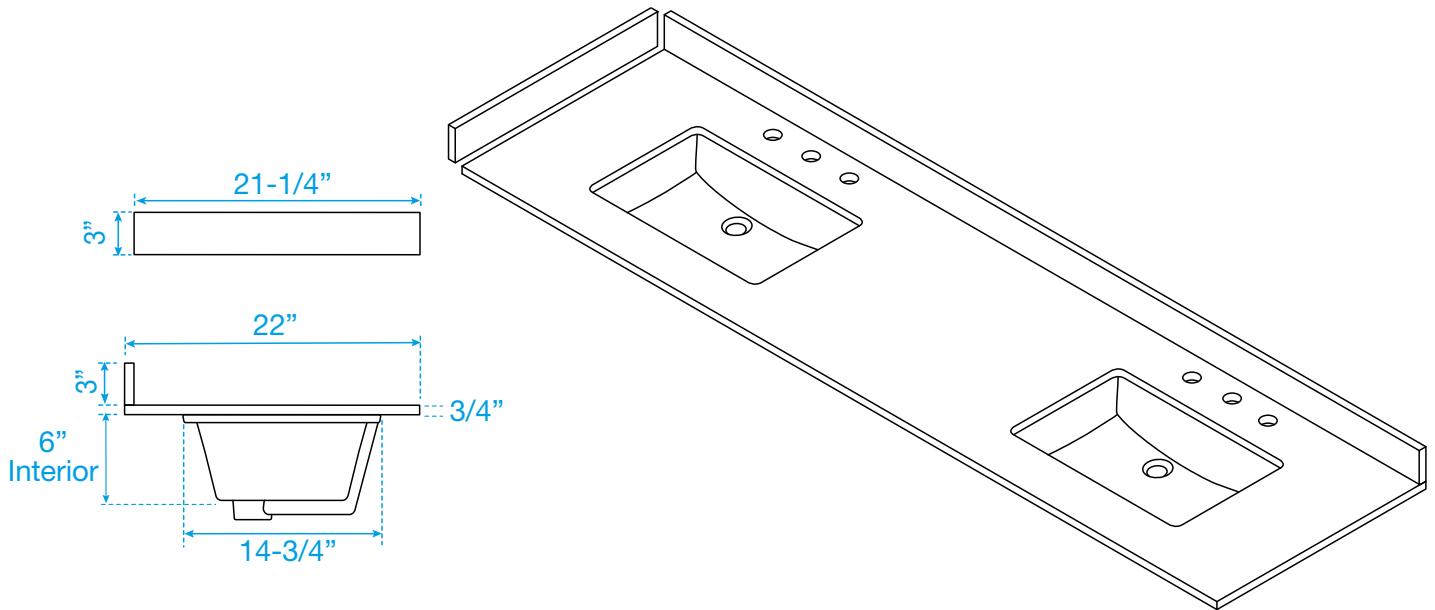

WYNDHAM COLLECTION

TOP VIEW OF VANITY CABINET

*Note: Due to high probability of breakage, the backsplash comes in two pieces, cut from same piece. All measurements are $\pm 1/4"$.

WC-2020-80-DBL
QUARTZ

WYNDHAM COLLECTION

Note: Side splash is reversible. Due to high probability of breakage, the backsplash comes in two pieces, cut from the same piece. All measurements are $\pm 1/4\text{"}$.

WC-QC3-80-DBL-TOP