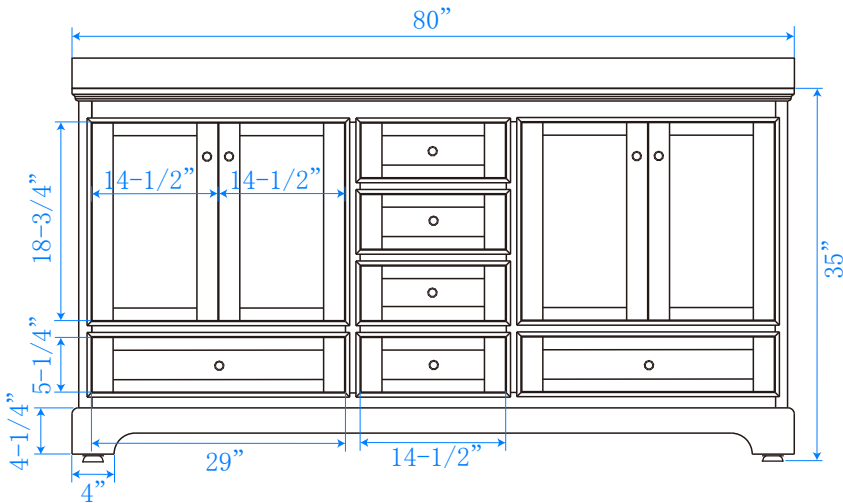

WYNDHAM COLLECTION

TOP VIEW OF VANITY CABINET

*Note: Due to high probability of breakage, the backsplash comes in two pieces, cut from same piece. All measurements are $\pm 1/4"$.

WC-2020-80-DBL
QUARTZ

WYNDHAM COLLECTION

Note: Side splash is reversible. Due to high probability of breakage, the backsplash comes in two pieces, cut from the same piece. All measurements are $\pm 1/4\text{"}$.

WC-QC3-80-DBL-TOP