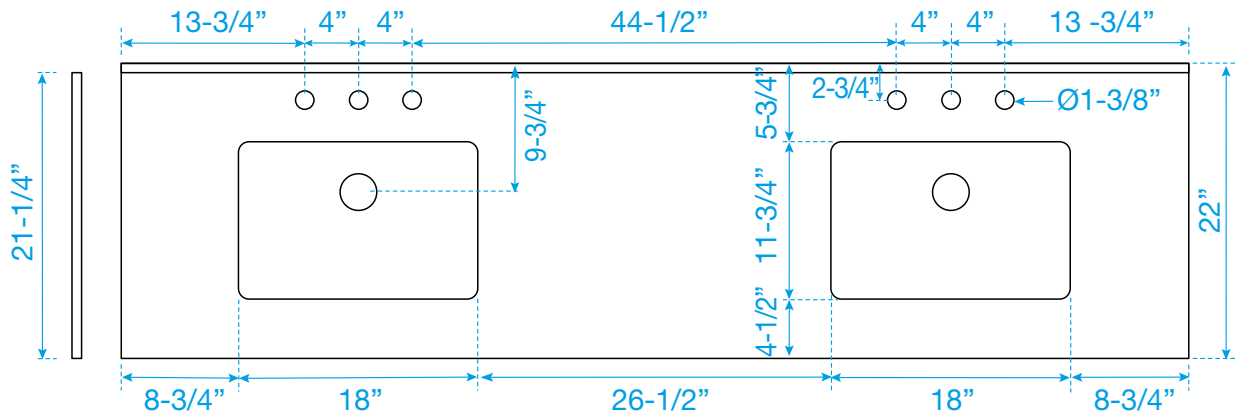

WYNDHAM COLLECTION

TOP VIEW OF VANITY CABINET

*Note: Due to high probability of breakage, the backsplash comes in two pieces, cut from same piece. All measurements are $\pm 1/4"$.

WC-2020-80-DBL
QUARTZ

WYNDHAM COLLECTION

Note: Side splash is reversible. Due to high probability of breakage, the backsplash comes in two pieces, cut from the same piece. All measurements are $\pm 1/4\text{"}$.

WC-QC3-80-DBL-TOP