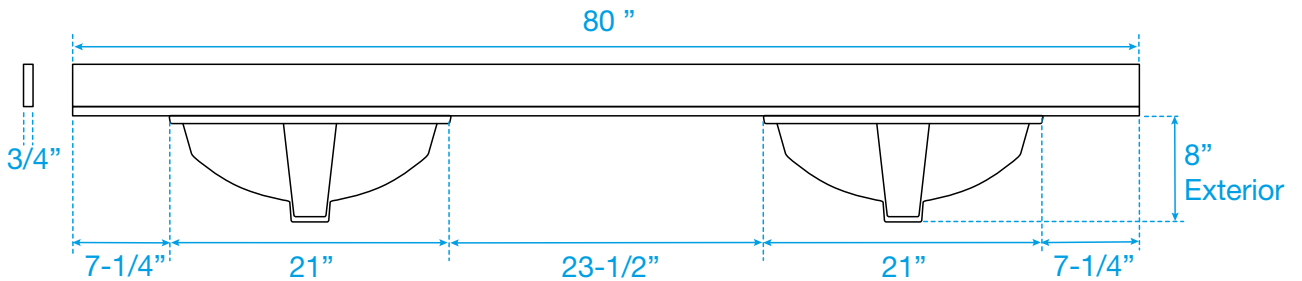

WYNDHAM COLLECTION

TOP VIEW OF VANITY CABINET

*Note: Due to high probability of breakage, the backsplash comes in two pieces, cut from same piece. All measurements are $\pm 1/4"$.

WC-2020-80-DBL
QUARTZ

WYNDHAM COLLECTION

Note: Side splash is reversible. Due to high probability of breakage, the backsplash comes in two pieces, cut from the same piece. All measurements are $\pm 1/4\text{"}$.

WC-QC3-80-DBL-TOP