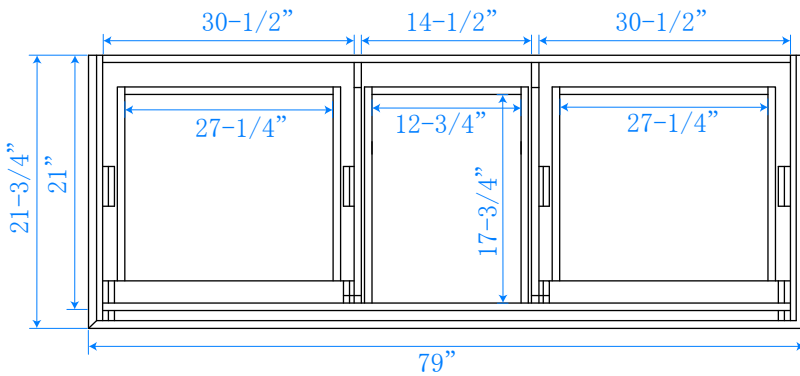

WYNDHAM COLLECTION

TOP VIEW OF VANITY CABINET

*Note: Due to high probability of breakage, the backsplash comes in two pieces, cut from same piece. All measurements are $\pm 1/4"$.

WC-2020-80-DBL
QUARTZ

WYNDHAM COLLECTION

Note: Side splash is reversible. Due to high probability of breakage, the backsplash comes in two pieces, cut from the same piece. All measurements are $\pm 1/4\text{"}$.

WC-QC3-80-DBL-TOP