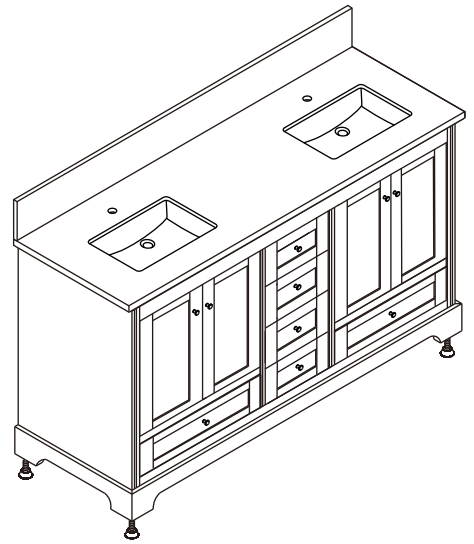

WYNDHAM COLLECTION

TOP VIEW OF VANITY CABINET

*Note: Due to high probability of breakage, the backsplash comes in two pieces, cut from same piece. All measurements are $\pm 1/4"$.

WC-2020-80-DBL
QUARTZ

WYNDHAM COLLECTION

Note: Side splash is reversible. Due to high probability of breakage, the backsplash comes in two pieces, cut from the same piece. All measurements are $\pm 1/4"$.

WC-QC1-80-DBL-TOP