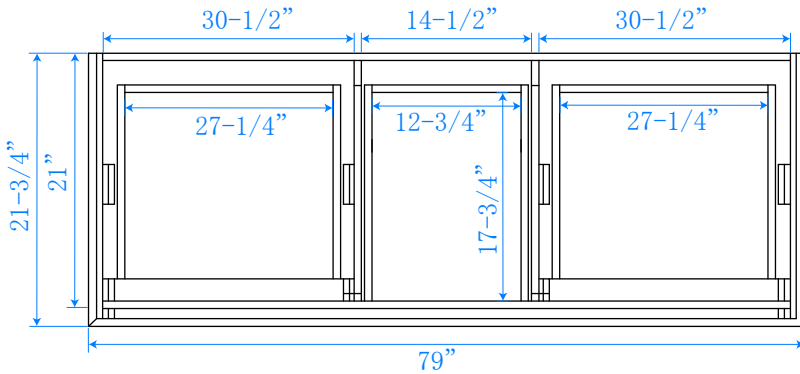

WYNDHAM COLLECTION

TOP VIEW OF VANITY CABINET

*Note: Due to high probability of breakage, the backsplash comes in two pieces, cut from same piece. All measurements are $\pm 1/4"$.

WC-2020-80-DBL
QUARTZ

WYNDHAM COLLECTION

Note: Side splash is reversible. Due to high probability of breakage, the backsplash comes in two pieces, cut from the same piece. All measurements are $\pm 1/4"$.

WC-QC1-80-DBL-TOP