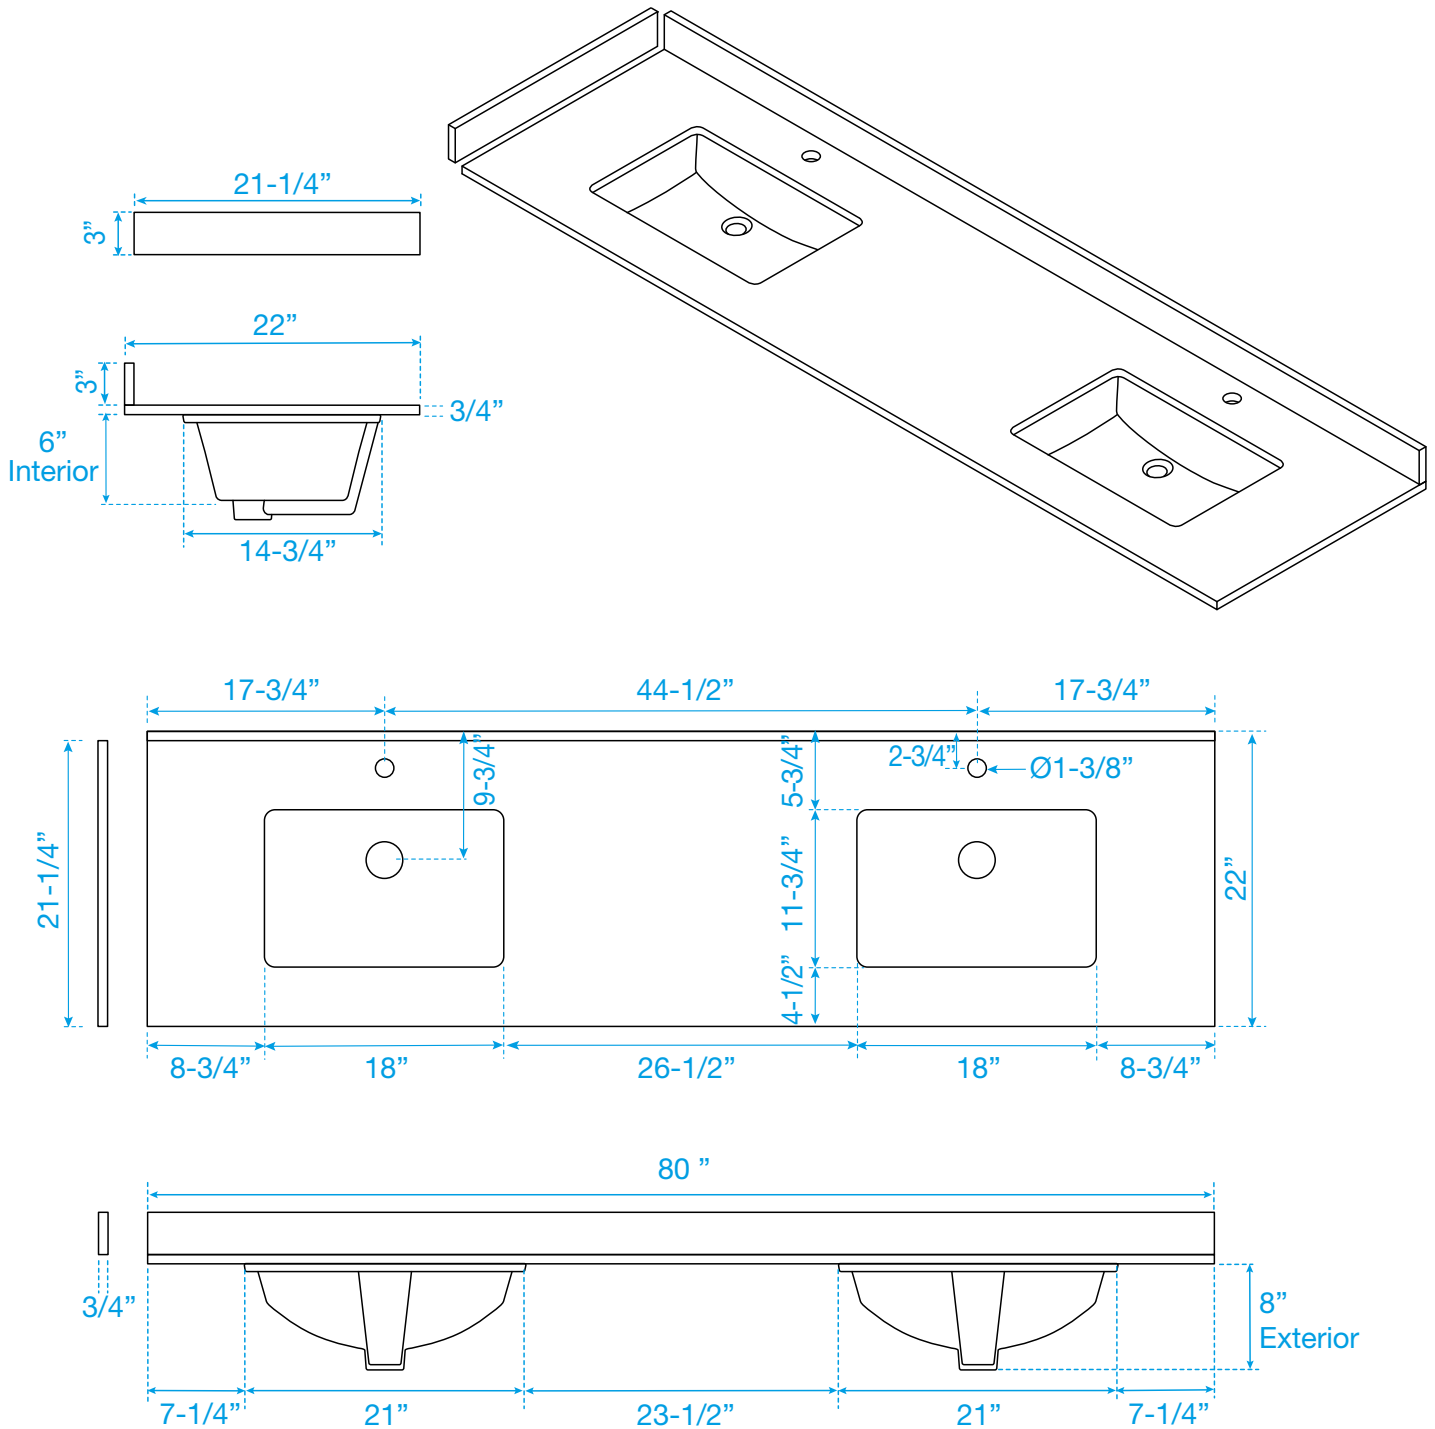

WYNDHAM COLLECTION

TOP VIEW OF VANITY CABINET

*Note: Due to high probability of breakage, the backsplash comes in two pieces, cut from same piece. All measurements are $\pm 1/4"$.

WC-2020-80-DBL
QUARTZ

WYNDHAM COLLECTION

Note: Side splash is reversible. Due to high probability of breakage, the backsplash comes in two pieces, cut from the same piece. All measurements are $\pm 1/4"$.

WC-QC1-80-DBL-TOP