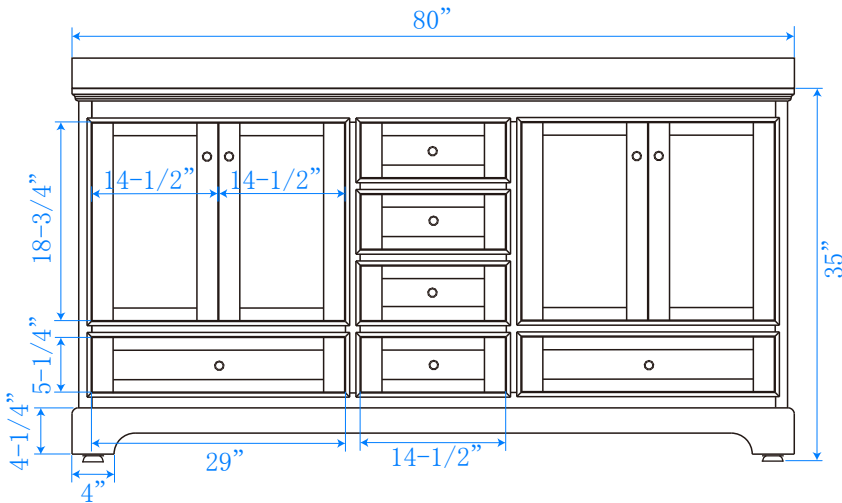

WYNDHAM COLLECTION

TOP VIEW OF VANITY CABINET

*Note: Due to high probability of breakage, the backsplash comes in two pieces, cut from same piece. All measurements are $\pm 1/4"$.

WC-2020-80-DBL
QUARTZ

WYNDHAM COLLECTION

Note: Side splash is reversible. Due to high probability of breakage, the backsplash comes in two pieces, cut from the same piece. All measurements are $\pm 1/4"$.

WC-QC1-80-DBL-TOP