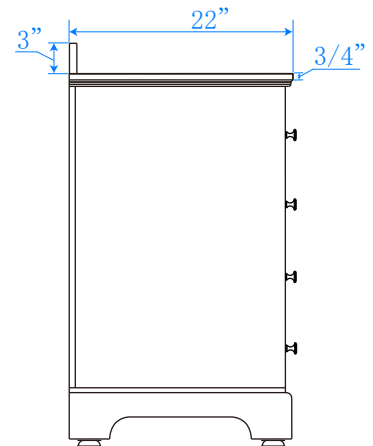

WYNDHAM COLLECTION

TOP VIEW OF VANITY CABINET

*Note: Due to high probability of breakage, the backsplash comes in two pieces, cut from same piece. All measurements are $\pm 1/4"$.

WC-2020-80-DBL
QUARTZ

WYNDHAM COLLECTION

Note: Side splash is reversible. Due to high probability of breakage, the backsplash comes in two pieces, cut from the same piece. All measurements are $\pm 1/4"$.

WC-QC1-80-DBL-TOP