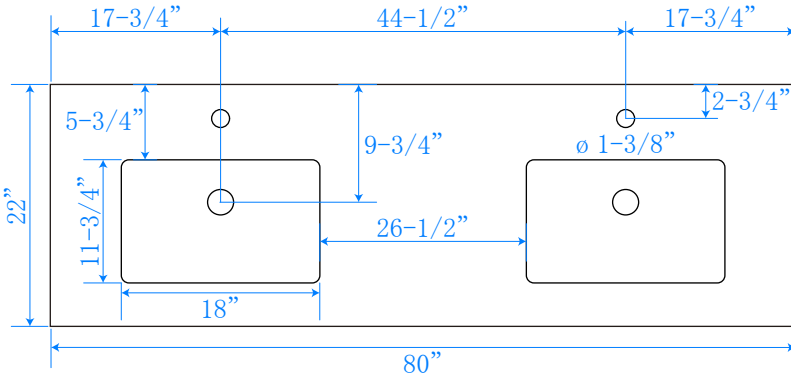

WYNDHAM COLLECTION

TOP VIEW OF VANITY CABINET

*Note: Due to high probability of breakage, the backsplash comes in two pieces, cut from same piece. All measurements are $\pm 1/4"$.

WC-2020-80-DBL
QUARTZ

WYNDHAM COLLECTION

Note: Side splash is reversible. Due to high probability of breakage, the backsplash comes in two pieces, cut from the same piece. All measurements are $\pm 1/4"$.

WC-QC1-80-DBL-TOP