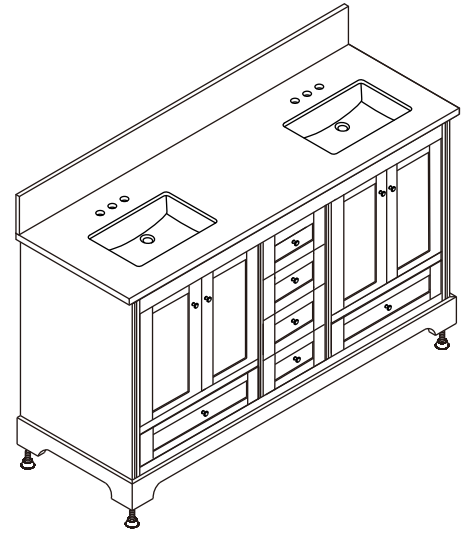

# WYNDHAM COLLECTION

TOP VIEW OF VANITY CABINET

\*Note: Due to high probability of breakage, the backsplash comes in two pieces, cut from same piece. All measurements are  $\pm 1/4"$ .

WC-2020-72-DBL  
Quartz

# WYNDHAM COLLECTION

Note: Side splash is reversible. Due to high probability of breakage, the backsplash comes in two pieces, cut from the same piece. All measurements are  $\pm 1/4"$ .

WC-QC3-72-DBL-TOP