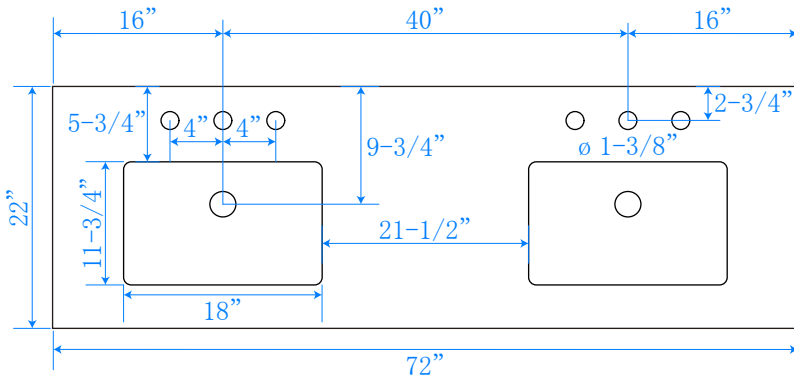

# WYNDHAM COLLECTION

TOP VIEW OF VANITY CABINET

\*Note: Due to high probability of breakage, the backsplash comes in two pieces, cut from same piece. All measurements are  $\pm 1/4"$ .

WC-2020-72-DBL  
Quartz

# WYNDHAM COLLECTION

Note: Side splash is reversible. Due to high probability of breakage, the backsplash comes in two pieces, cut from the same piece. All measurements are  $\pm 1/4"$ .

WC-QC3-72-DBL-TOP