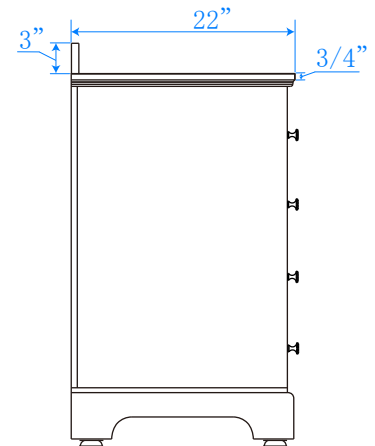

# WYNDHAM COLLECTION

TOP VIEW OF VANITY CABINET

\*Note: Due to high probability of breakage, the backsplash comes in two pieces, cut from same piece. All measurements are  $\pm 1/4"$ .

WC-2020-72-DBL  
Quartz

# WYNDHAM COLLECTION

Note: Side splash is reversible. Due to high probability of breakage, the backsplash comes in two pieces, cut from the same piece. All measurements are  $\pm 1/4"$ .

WC-QC3-72-DBL-TOP