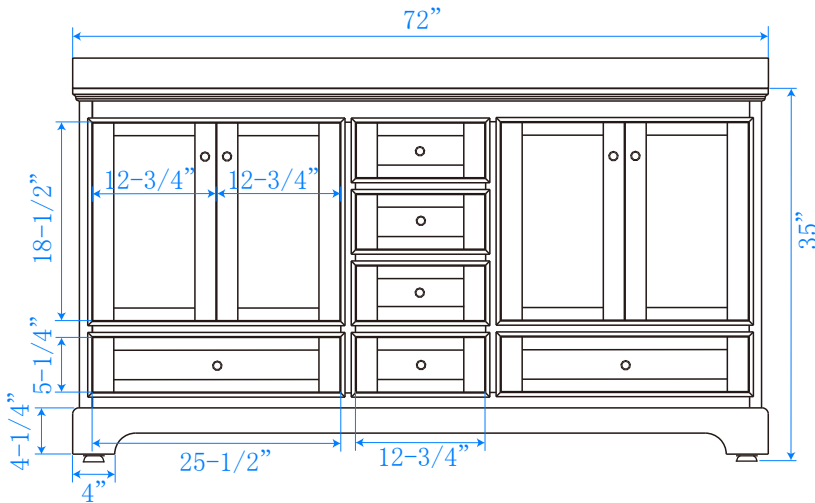

# WYNDHAM COLLECTION

TOP VIEW OF VANITY CABINET

\*Note: Due to high probability of breakage, the backsplash comes in two pieces, cut from same piece. All measurements are  $\pm 1/4"$ .

WC-2020-72-DBL  
Quartz

# WYNDHAM COLLECTION

Note: Side splash is reversible. Due to high probability of breakage, the backsplash comes in two pieces, cut from the same piece. All measurements are  $\pm 1/4"$ .

WC-QC3-72-DBL-TOP