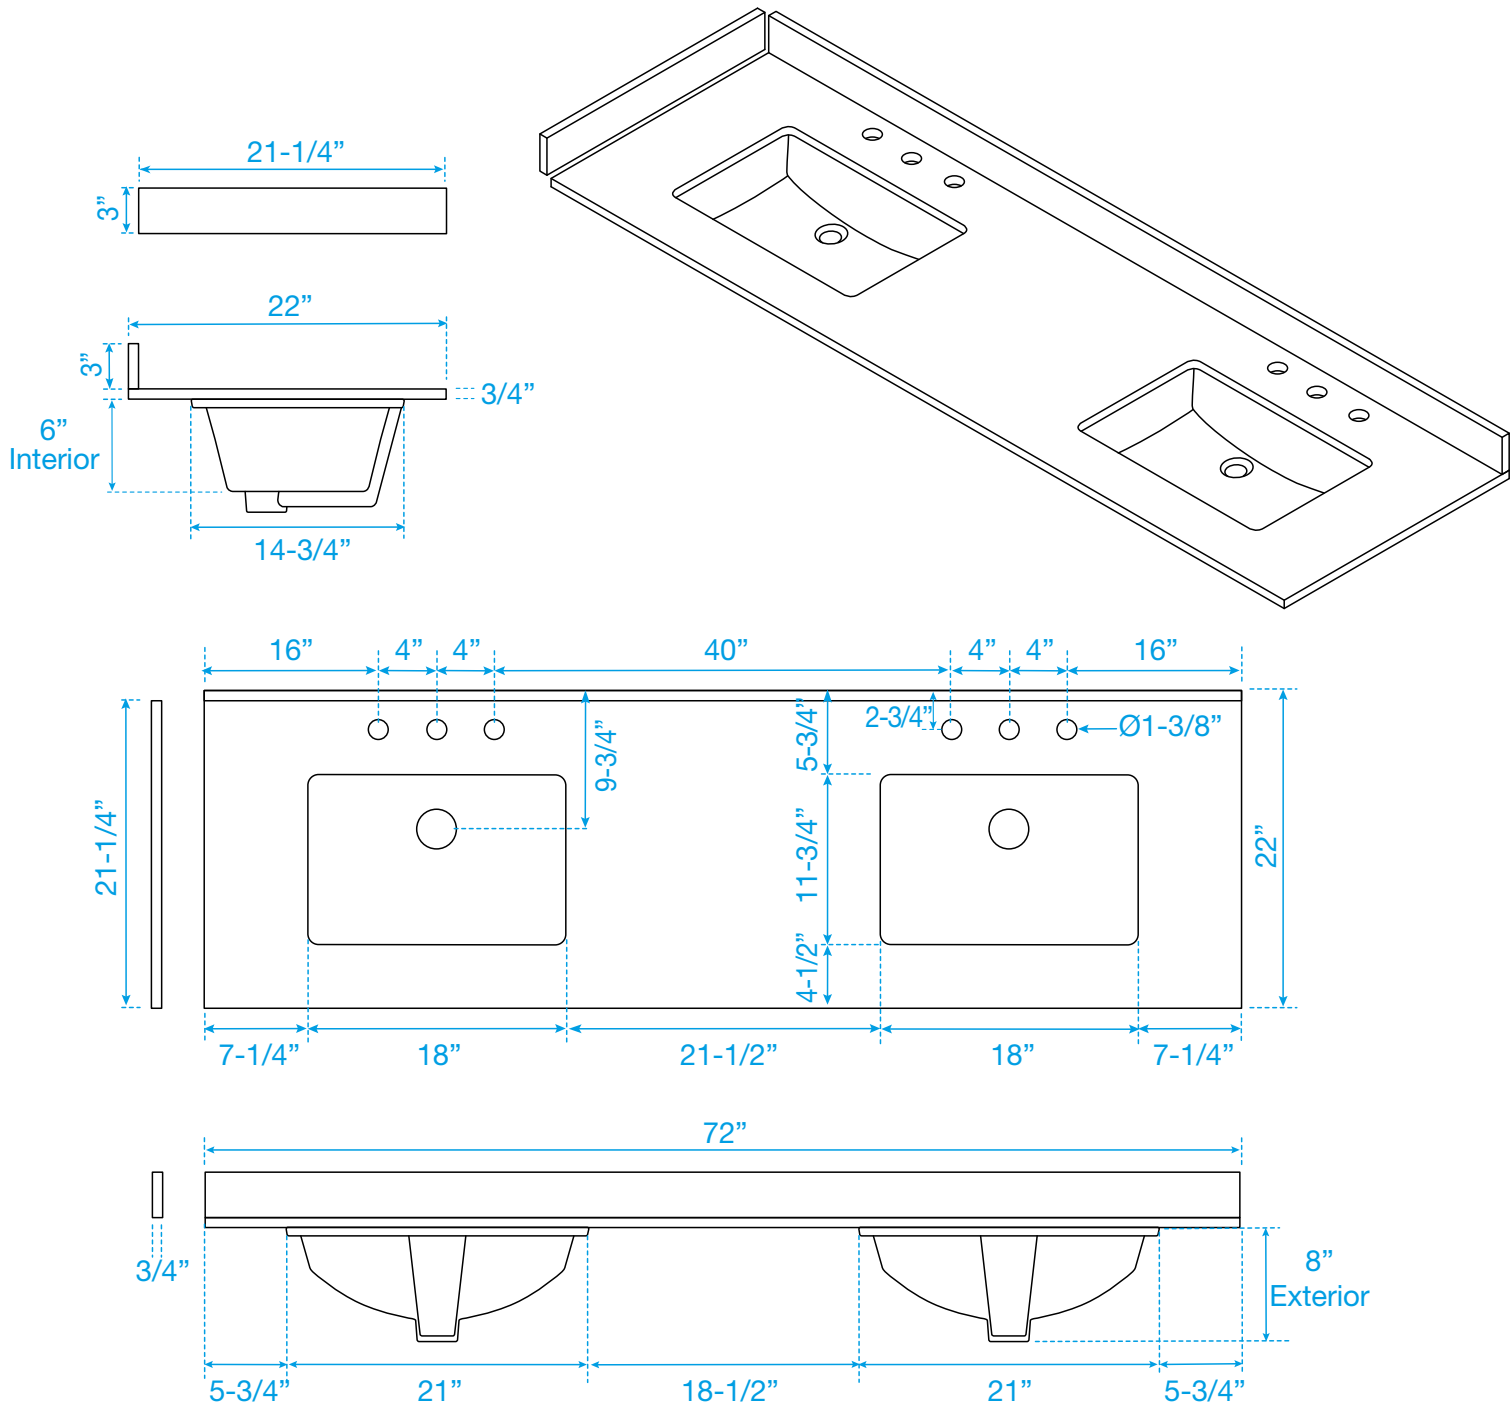

# WYNDHAM COLLECTION

TOP VIEW OF VANITY CABINET

\*Note: Due to high probability of breakage, the backsplash comes in two pieces, cut from same piece. All measurements are  $\pm 1/4"$ .

WC-2020-72-DBL  
Quartz

# WYNDHAM COLLECTION

Note: Side splash is reversible. Due to high probability of breakage, the backsplash comes in two pieces, cut from the same piece. All measurements are  $\pm 1/4"$ .

WC-QC3-72-DBL-TOP