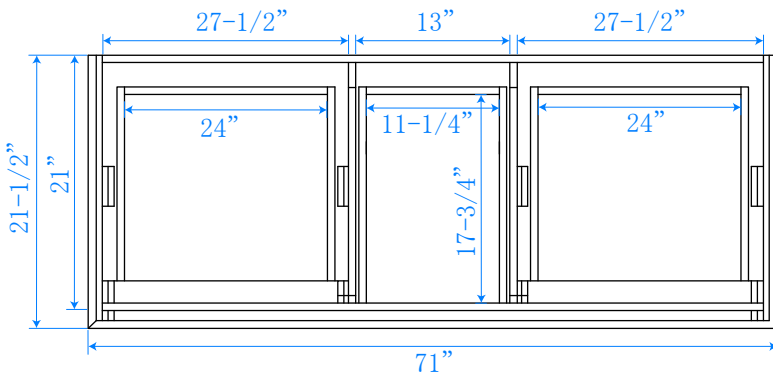

# WYNDHAM COLLECTION

TOP VIEW OF VANITY CABINET

\*Note: Due to high probability of breakage, the backsplash comes in two pieces, cut from same piece. All measurements are  $\pm 1/4"$ .

WC-2020-72-DBL  
Quartz

# WYNDHAM COLLECTION

Note: Side splash is reversible. Due to high probability of breakage, the backsplash comes in two pieces, cut from the same piece. All measurements are  $\pm 1/4"$ .

WC-QC3-72-DBL-TOP