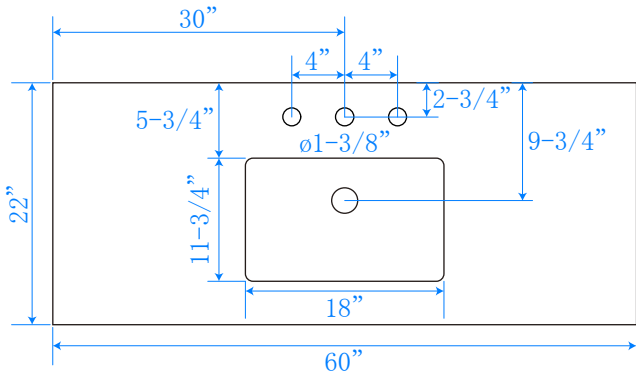

# WYNDHAM COLLECTION

TOP VIEW OF VANITY CABINET

\*Note: Due to high probability of breakage, the backsplash comes in two pieces, cut from same piece. All measurements are  $\pm 1/4"$ .

WC-2020-60-SGL  
Quartz

# WYNDHAM COLLECTION

Note: Side splash is reversible. Due to high probability of breakage, the backsplash comes in two pieces, cut from the same piece. All measurements are  $\pm 1/4"$ .

WC-QC3-60-SGL-TOP