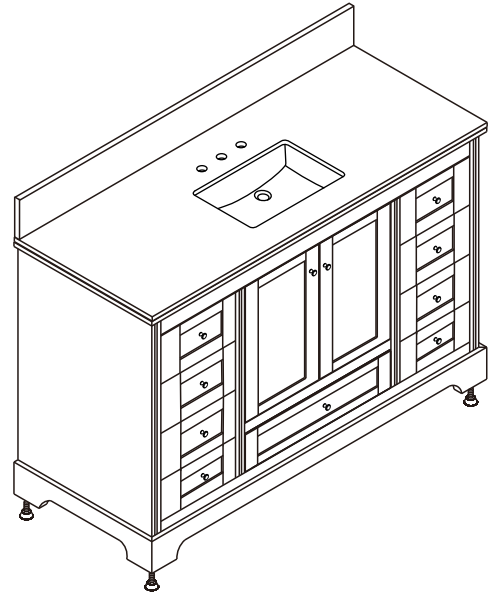

# WYNDHAM COLLECTION

TOP VIEW OF VANITY CABINET

\*Note: Due to high probability of breakage, the backsplash comes in two pieces, cut from same piece. All measurements are  $\pm 1/4"$ .

WC-2020-60-SGL  
Quartz

# WYNDHAM COLLECTION

Note: Side splash is reversible. Due to high probability of breakage, the backsplash comes in two pieces, cut from the same piece. All measurements are  $\pm 1/4"$ .

WC-QC3-60-SGL-TOP