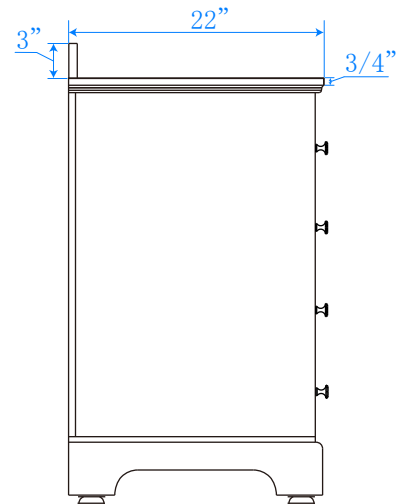

# WYNDHAM COLLECTION

TOP VIEW OF VANITY CABINET

\*Note: Due to high probability of breakage, the backsplash comes in two pieces, cut from same piece. All measurements are  $\pm 1/4"$ .

WC-2020-60-SGL  
Quartz

# WYNDHAM COLLECTION

Note: Side splash is reversible. Due to high probability of breakage, the backsplash comes in two pieces, cut from the same piece. All measurements are  $\pm 1/4"$ .

WC-QC3-60-SGL-TOP