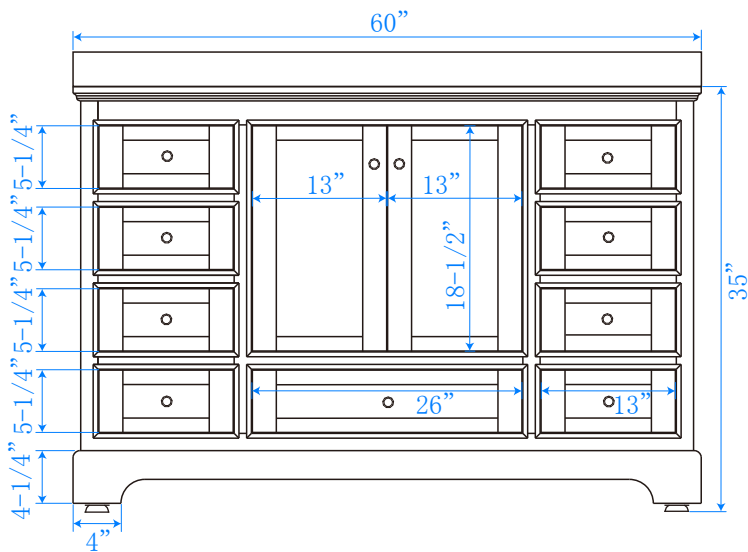

# WYNDHAM COLLECTION

TOP VIEW OF VANITY CABINET

\*Note: Due to high probability of breakage, the backsplash comes in two pieces, cut from same piece. All measurements are  $\pm 1/4"$ .

WC-2020-60-SGL  
Quartz

# WYNDHAM COLLECTION

Note: Side splash is reversible. Due to high probability of breakage, the backsplash comes in two pieces, cut from the same piece. All measurements are  $\pm 1/4"$ .

WC-QC3-60-SGL-TOP