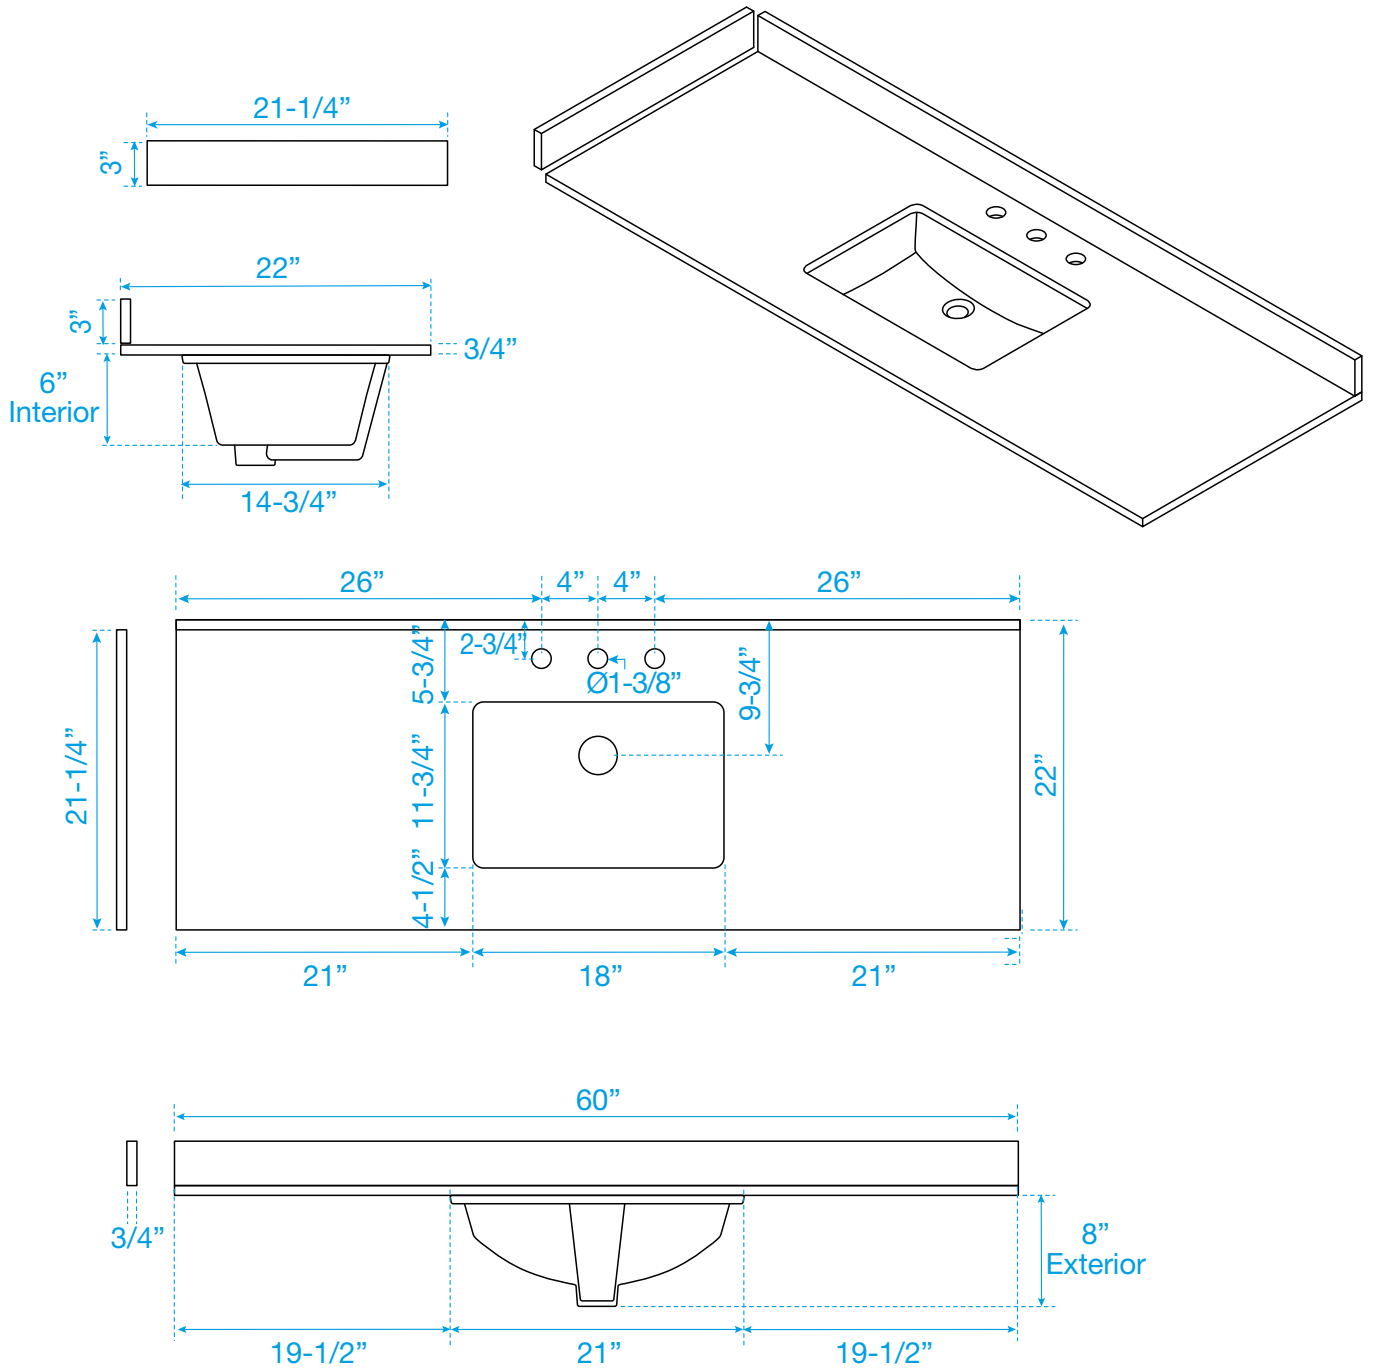

# WYNDHAM COLLECTION

TOP VIEW OF VANITY CABINET

\*Note: Due to high probability of breakage, the backsplash comes in two pieces, cut from same piece. All measurements are  $\pm 1/4"$ .

WC-2020-60-SGL  
Quartz

# WYNDHAM COLLECTION

Note: Side splash is reversible. Due to high probability of breakage, the backsplash comes in two pieces, cut from the same piece. All measurements are  $\pm 1/4"$ .

WC-QC3-60-SGL-TOP