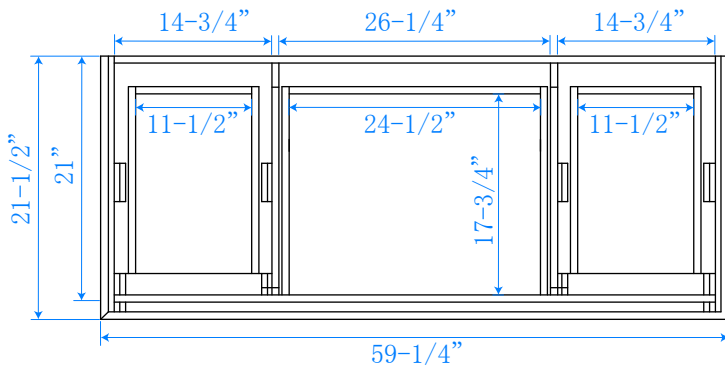

# WYNDHAM COLLECTION

TOP VIEW OF VANITY CABINET

\*Note: Due to high probability of breakage, the backsplash comes in two pieces, cut from same piece. All measurements are  $\pm 1/4"$ .

WC-2020-60-SGL  
Quartz

# WYNDHAM COLLECTION

Note: Side splash is reversible. Due to high probability of breakage, the backsplash comes in two pieces, cut from the same piece. All measurements are  $\pm 1/4"$ .

WC-QC3-60-SGL-TOP