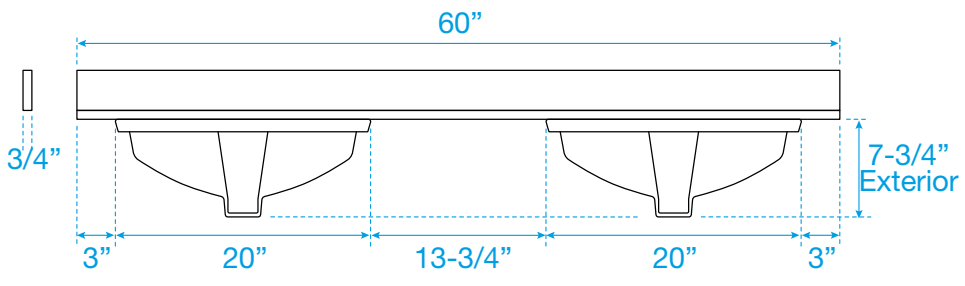

WYNDHAM COLLECTION

TOP VIEW OF VANITY CABINET

*Note: Due to high probability of breakage, the backsplash comes in two pieces, cut from same piece. All measurements are $\pm 1/4"$.

WC-2020-60-DBL
Quartz

WYNDHAM COLLECTION

Note: Side splash is reversible. Due to high probability of breakage, the backsplash comes in two pieces, cut from the same piece. All measurements are $\pm 1/4"$.

WC-QC3-60-DBL-TOP