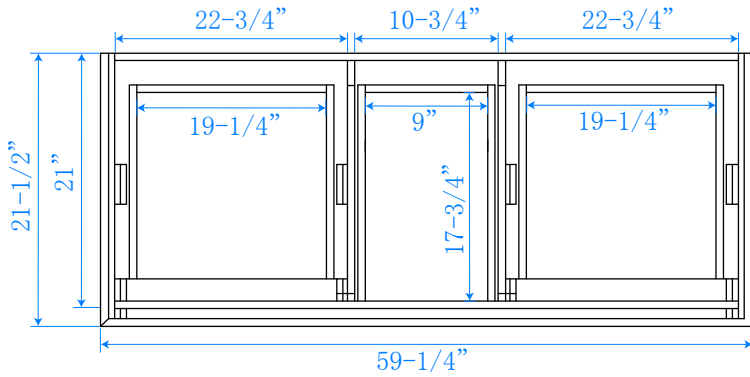

WYNDHAM COLLECTION

TOP VIEW OF VANITY CABINET

*Note: Due to high probability of breakage, the backsplash comes in two pieces, cut from same piece. All measurements are $\pm 1/4"$.

WC-2020-60-DBL
Quartz

WYNDHAM COLLECTION

Note: Side splash is reversible. Due to high probability of breakage, the backsplash comes in two pieces, cut from the same piece. All measurements are $\pm 1/4"$.

WC-QC3-60-DBL-TOP