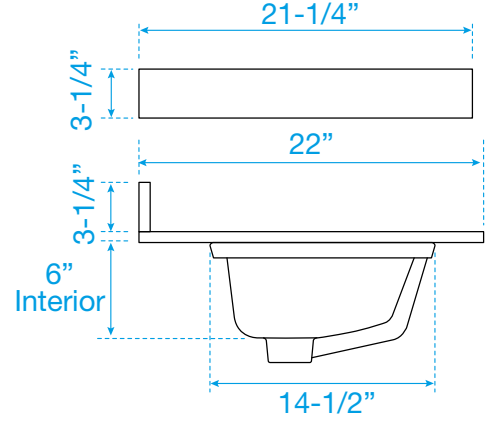

WYNDHAM COLLECTION

TOP VIEW OF VANITY CABINET

*Note: Due to high probability of breakage, the backsplash comes in two pieces, cut from same piece. All measurements are $\pm 1/4"$.

WC-2020-60-DBL
Quartz

WYNDHAM COLLECTION

Note: Side splash is reversible. Due to high probability of breakage, the backsplash comes in two pieces, cut from the same piece. All measurements are $\pm 1/4"$.

WC-QC3-60-DBL-TOP