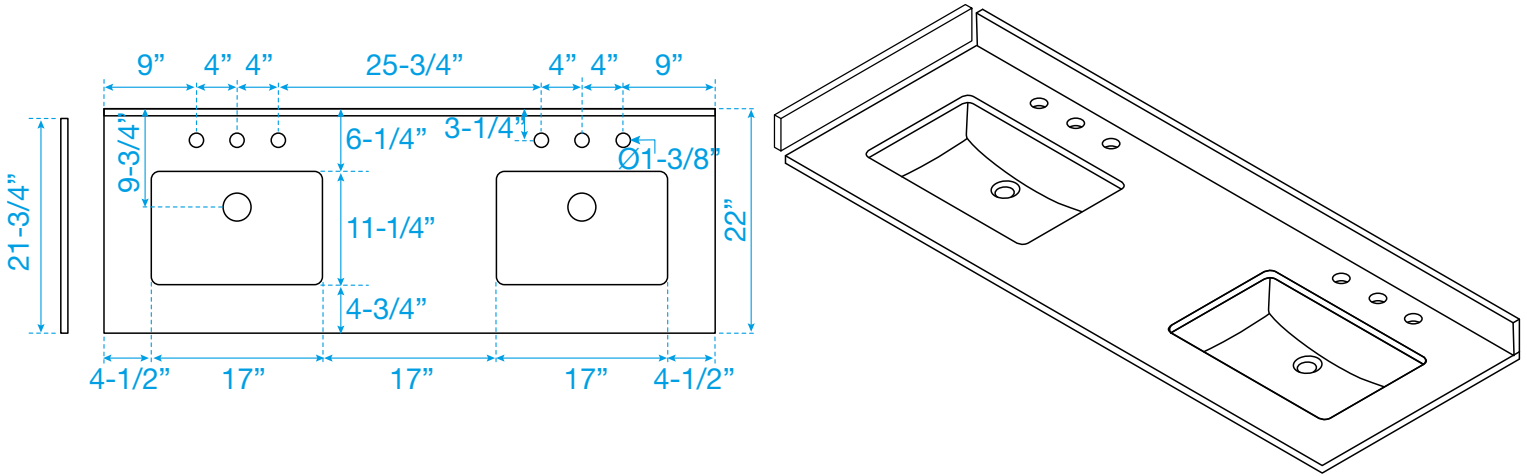

WYNDHAM COLLECTION

TOP VIEW OF VANITY CABINET

*Note: Due to high probability of breakage, the backsplash comes in two pieces, cut from same piece. All measurements are $\pm 1/4"$.

WC-2020-60-DBL
Quartz

WYNDHAM COLLECTION

Note: Side splash is reversible. Due to high probability of breakage, the backsplash comes in two pieces, cut from the same piece. All measurements are $\pm 1/4"$.

WC-QC3-60-DBL-TOP