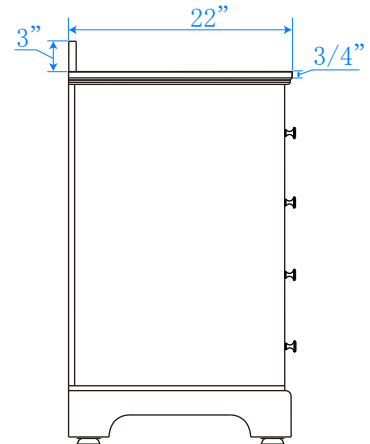

WYNDHAM COLLECTION

TOP VIEW OF VANITY CABINET

*Note: Due to high probability of breakage, the backsplash comes in two pieces, cut from same piece. All measurements are $\pm 1/4"$.

WC-2020-60-DBL
Quartz

WYNDHAM COLLECTION

Note: Side splash is reversible. Due to high probability of breakage, the backsplash comes in two pieces, cut from the same piece. All measurements are $\pm 1/4"$.

WC-QC3-60-DBL-TOP