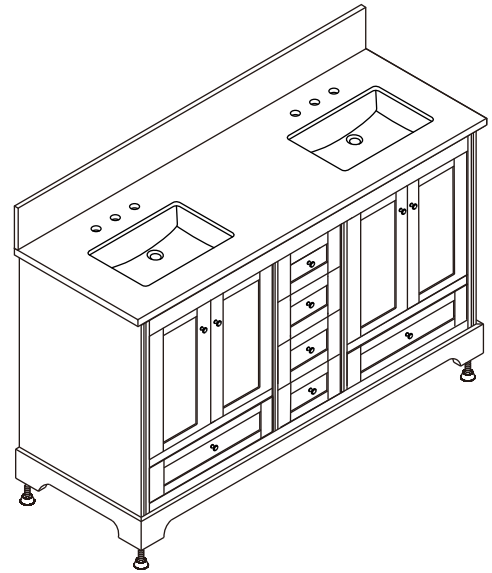

WYNDHAM COLLECTION

TOP VIEW OF VANITY CABINET

*Note: Due to high probability of breakage, the backsplash comes in two pieces, cut from same piece. All measurements are $\pm 1/4"$.

WC-2020-60-DBL
Quartz

WYNDHAM COLLECTION

Note: Side splash is reversible. Due to high probability of breakage, the backsplash comes in two pieces, cut from the same piece. All measurements are $\pm 1/4"$.

WC-QC3-60-DBL-TOP