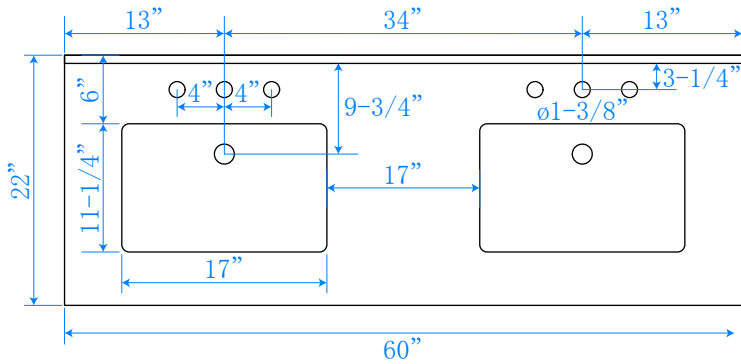

WYNDHAM COLLECTION

TOP VIEW OF VANITY CABINET

*Note: Due to high probability of breakage, the backsplash comes in two pieces, cut from same piece. All measurements are $\pm 1/4"$.

WC-2020-60-DBL
Quartz

WYNDHAM COLLECTION

Note: Side splash is reversible. Due to high probability of breakage, the backsplash comes in two pieces, cut from the same piece. All measurements are $\pm 1/4"$.

WC-QC3-60-DBL-TOP