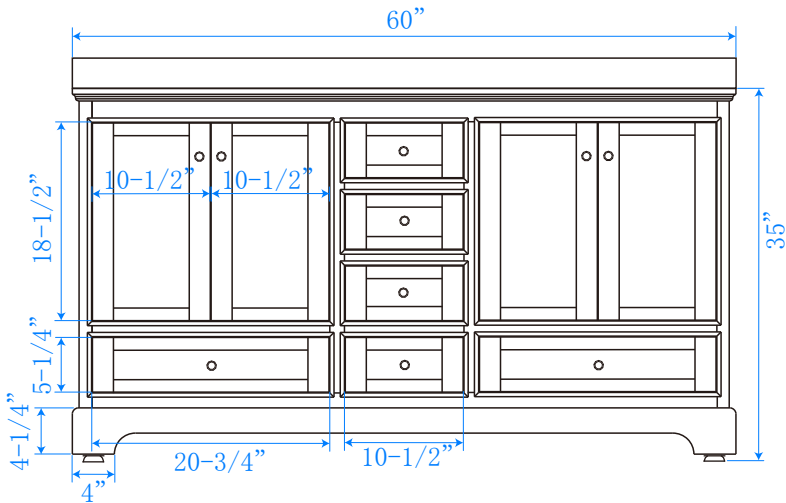

WYNDHAM COLLECTION

TOP VIEW OF VANITY CABINET

*Note: Due to high probability of breakage, the backsplash comes in two pieces, cut from same piece. All measurements are $\pm 1/4"$.

WC-2020-60-DBL
Quartz

WYNDHAM COLLECTION

Note: Side splash is reversible. Due to high probability of breakage, the backsplash comes in two pieces, cut from the same piece. All measurements are $\pm 1/4"$.

WC-QC3-60-DBL-TOP