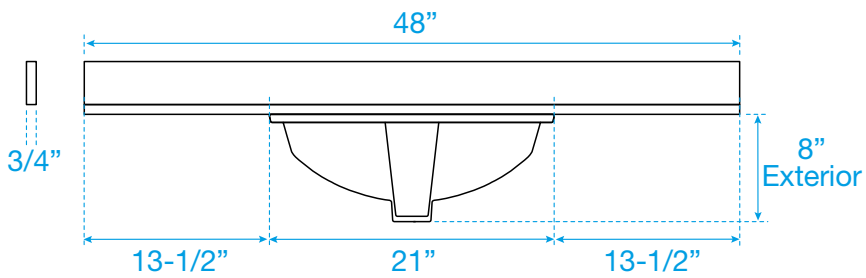

WYNDHAM COLLECTION

TOP VIEW OF VANITY CABINET

*Note: All Measurements are $\pm 1/4$ "

WC-2020-48-SGL
Quartz

WYNDHAM COLLECTION

Note: Side splash is reversible. All measurements are $\pm 1/4$ ".

WC-QC3-48-SGL-TOP