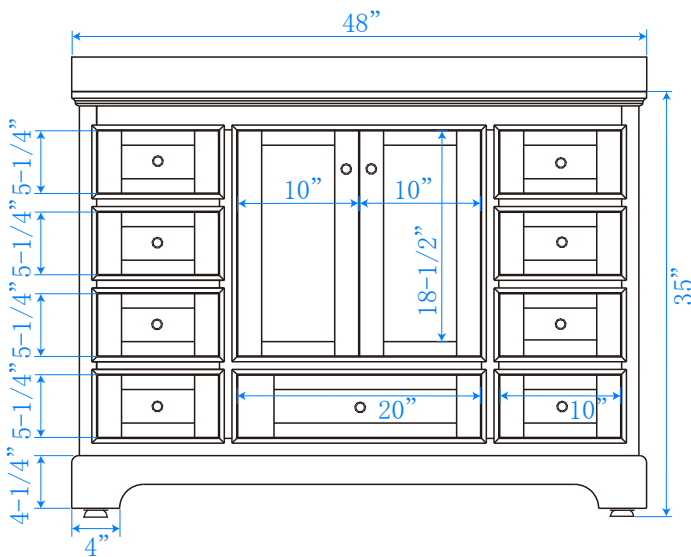

WYNDHAM COLLECTION

TOP VIEW OF VANITY CABINET

*Note: All Measurements are $\pm 1/4$ "

WC-2020-48-SGL
Quartz

WYNDHAM COLLECTION

Note: Side splash is reversible. All measurements are $\pm 1/4$ ".

WC-QC3-48-SGL-TOP