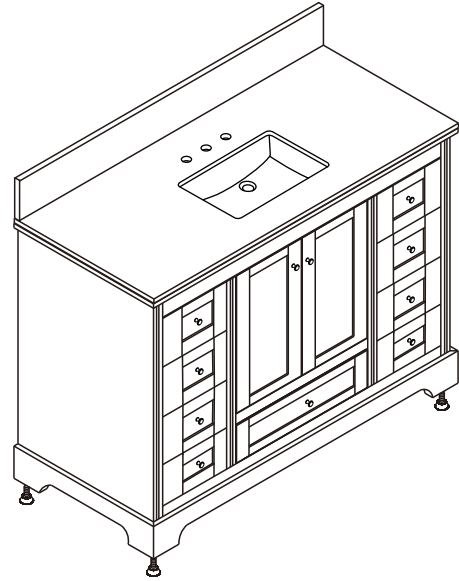

WYNDHAM COLLECTION

TOP VIEW OF VANITY CABINET

*Note: All Measurements are $\pm 1/4$ "

WC-2020-48-SGL
Quartz

WYNDHAM COLLECTION

Note: Side splash is reversible. All measurements are $\pm 1/4$ ".

WC-QC3-48-SGL-TOP