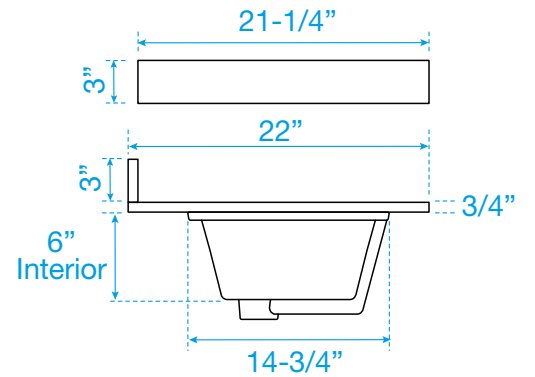

WYNDHAM COLLECTION

TOP VIEW OF VANITY CABINET

*Note: All Measurements are $\pm 1/4$ "

WC-2020-48-SGL
Quartz

WYNDHAM COLLECTION

Note: Side splash is reversible. All measurements are $\pm 1/4$ ".

WC-QC3-48-SGL-TOP