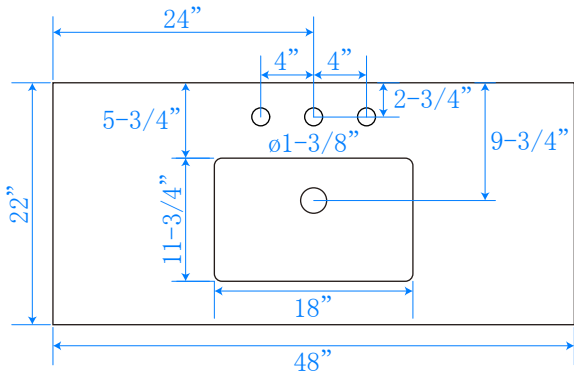

WYNDHAM COLLECTION

TOP VIEW OF VANITY CABINET

*Note: All Measurements are $\pm 1/4$ "

WC-2020-48-SGL
Quartz

WYNDHAM COLLECTION

Note: Side splash is reversible. All measurements are $\pm 1/4$ ".

WC-QC3-48-SGL-TOP