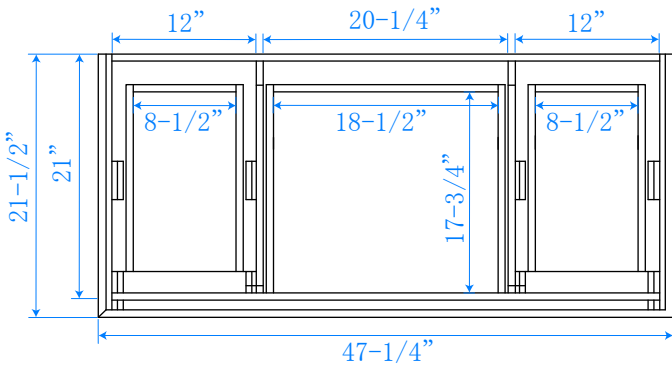

WYNDHAM COLLECTION

TOP VIEW OF VANITY CABINET

*Note: All Measurements are $\pm 1/4$ "

WC-2020-48-SGL
Quartz

WYNDHAM COLLECTION

Note: Side splash is reversible. All measurements are $\pm 1/4$ ".

WC-QC3-48-SGL-TOP