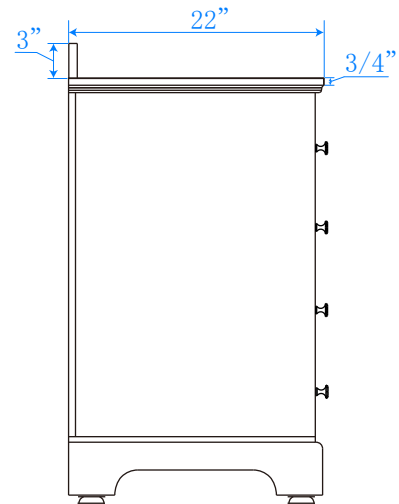

WYNDHAM COLLECTION

TOP VIEW OF VANITY CABINET

*Note: All Measurements are $\pm 1/4$ "

WC-2020-48-SGL
Quartz

WYNDHAM COLLECTION

Note: Side splash is reversible. All measurements are $\pm 1/4$ ".

WC-QC3-48-SGL-TOP