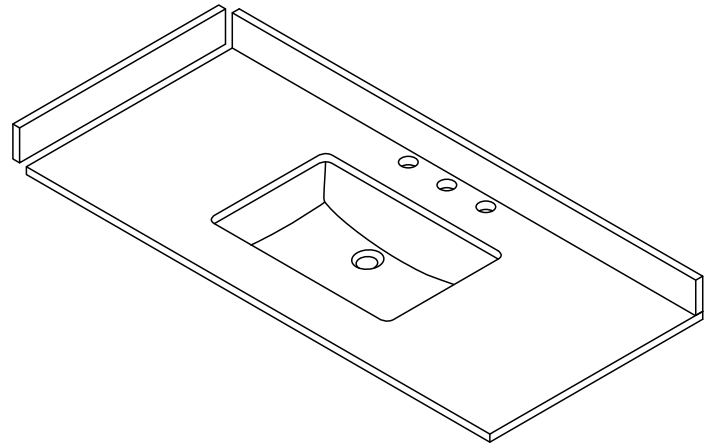

WYNDHAM COLLECTION

TOP VIEW OF VANITY CABINET

*Note: All Measurements are $\pm 1/4$ "

WC-2020-48-SGL
Quartz

WYNDHAM COLLECTION

Note: Side splash is reversible. All measurements are $\pm 1/4$ ".

WC-QC3-48-SGL-TOP