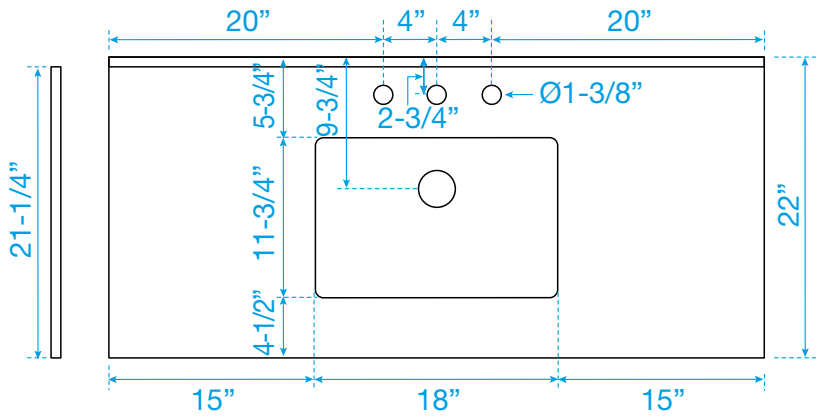

WYNDHAM COLLECTION

TOP VIEW OF VANITY CABINET

*Note: All Measurements are $\pm 1/4$ "

WC-2020-48-SGL
Quartz

WYNDHAM COLLECTION

Note: Side splash is reversible. All measurements are $\pm 1/4$ ".

WC-QC3-48-SGL-TOP