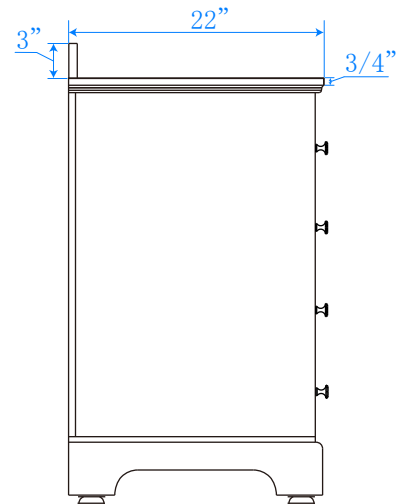

WYNDHAM COLLECTION

TOP VIEW OF VANITY CABINET

*Note: All Measurements are $\pm 1/4"$

WC-2020-48-SGL
Quartz

WYNDHAM COLLECTION

Note: Side splash is reversible. All measurements are $\pm 1/4$ ".

WC-QCI-48-SGL-TOP