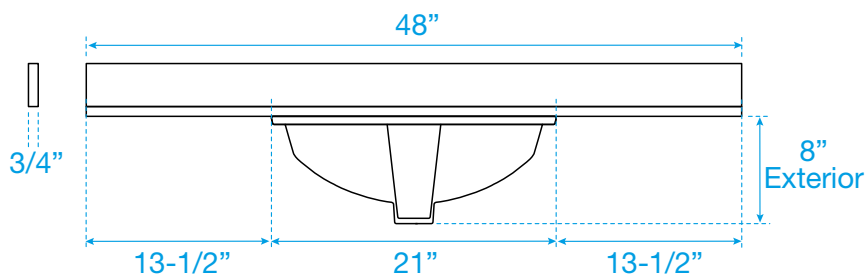

WYNDHAM COLLECTION

TOP VIEW OF VANITY CABINET

*Note: All Measurements are $\pm 1/4"$

WC-2020-48-SGL
Quartz

WYNDHAM COLLECTION

Note: Side splash is reversible. All measurements are $\pm 1/4$ ".

WC-QCI-48-SGL-TOP