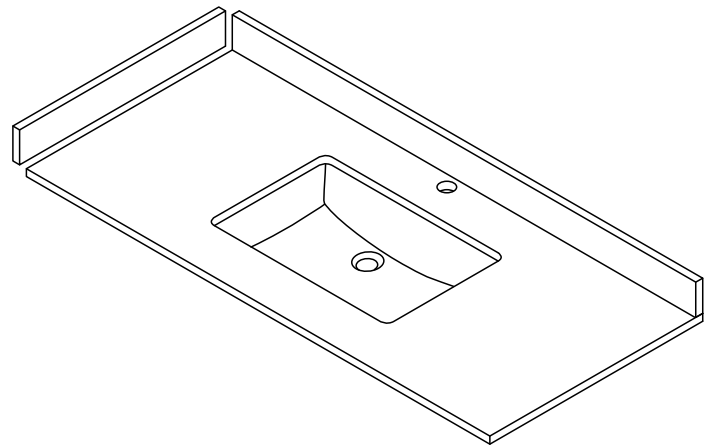

WYNDHAM COLLECTION

TOP VIEW OF VANITY CABINET

*Note: All Measurements are $\pm 1/4"$

WC-2020-48-SGL
Quartz

WYNDHAM COLLECTION

Note: Side splash is reversible. All measurements are $\pm 1/4$ ".

WC-QCI-48-SGL-TOP