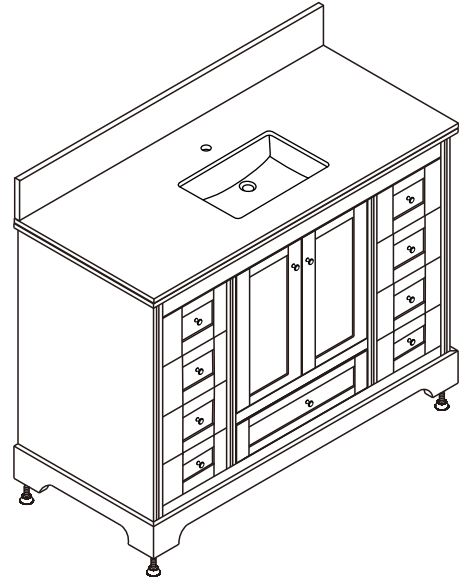

WYNDHAM COLLECTION

TOP VIEW OF VANITY CABINET

*Note: All Measurements are $\pm 1/4"$

WC-2020-48-SGL
Quartz

WYNDHAM COLLECTION

Note: Side splash is reversible. All measurements are $\pm 1/4$ ".

WC-QCI-48-SGL-TOP