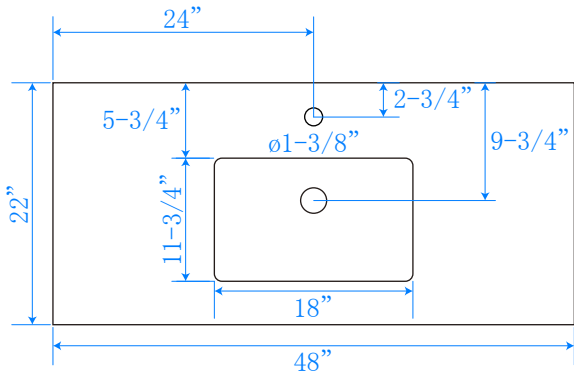

WYNDHAM COLLECTION

TOP VIEW OF VANITY CABINET

*Note: All Measurements are $\pm 1/4"$

WC-2020-48-SGL
Quartz

WYNDHAM COLLECTION

Note: Side splash is reversible. All measurements are $\pm 1/4$ ".

WC-QCI-48-SGL-TOP