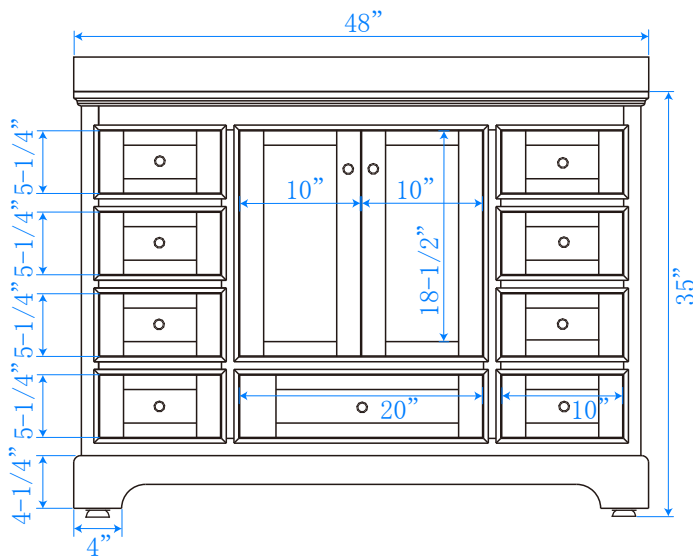

WYNDHAM COLLECTION

TOP VIEW OF VANITY CABINET

*Note: All Measurements are $\pm 1/4"$

WC-2020-48-SGL
Quartz

WYNDHAM COLLECTION

Note: Side splash is reversible. All measurements are $\pm 1/4$ ".

WC-QCI-48-SGL-TOP