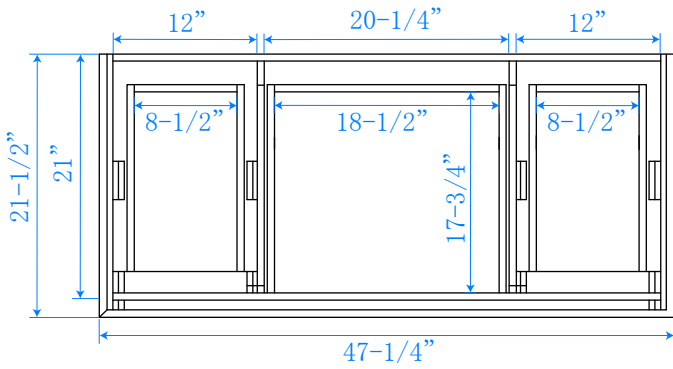

WYNDHAM COLLECTION

TOP VIEW OF VANITY CABINET

*Note: All Measurements are $\pm 1/4"$

WC-2020-48-SGL
Quartz

WYNDHAM COLLECTION

Note: Side splash is reversible. All measurements are $\pm 1/4$ ".

WC-QCI-48-SGL-TOP