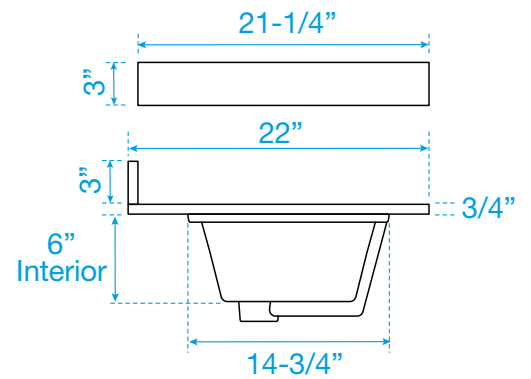

WYNDHAM COLLECTION

TOP VIEW OF VANITY CABINET

*Note: All Measurements are $\pm 1/4"$

WC-2020-48-SGL
Quartz

WYNDHAM COLLECTION

Note: Side splash is reversible. All measurements are $\pm 1/4$ ".

WC-QCI-48-SGL-TOP