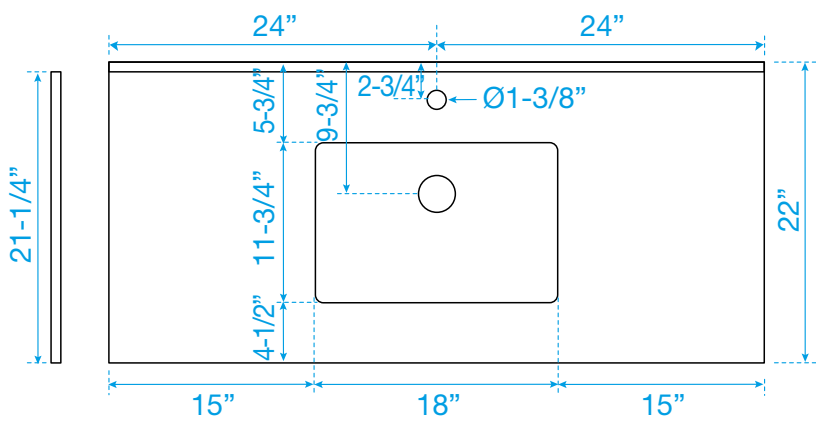

WYNDHAM COLLECTION

TOP VIEW OF VANITY CABINET

*Note: All Measurements are $\pm 1/4"$

WC-2020-48-SGL
Quartz

WYNDHAM COLLECTION

Note: Side splash is reversible. All measurements are $\pm 1/4$ ".

WC-QCI-48-SGL-TOP